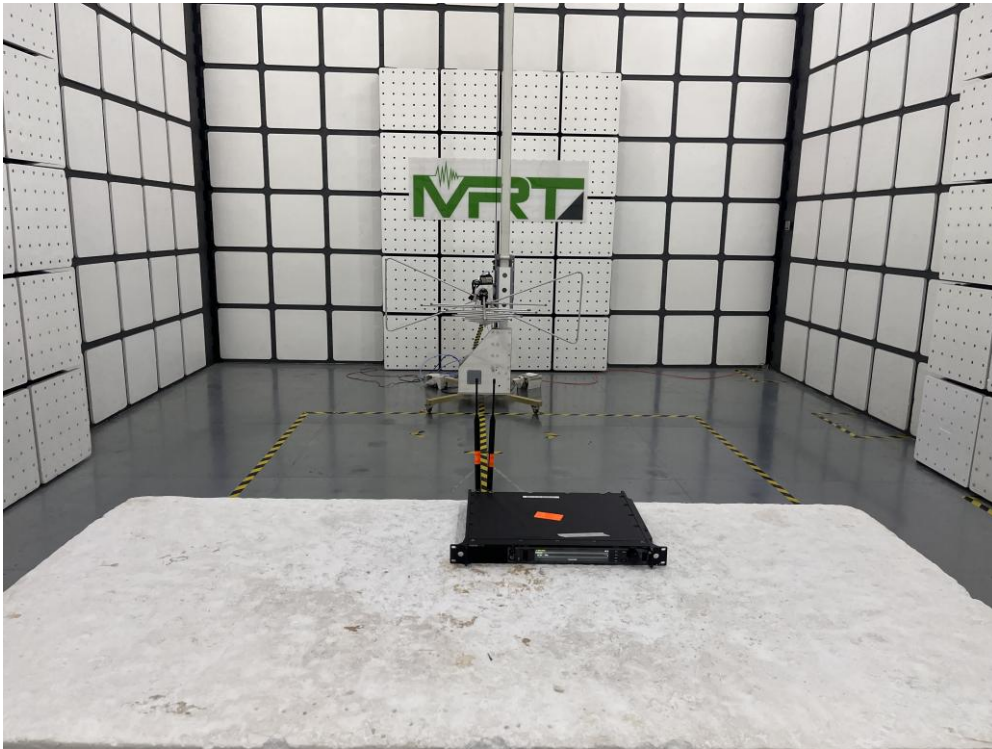

RF Test Setup Photograph

Description: Radiated Spurious Emissions Test Setup for below 1GHz

Description: Radiated Spurious Emissions Test Setup for above 1GHz

Description: Conducted Test Setup