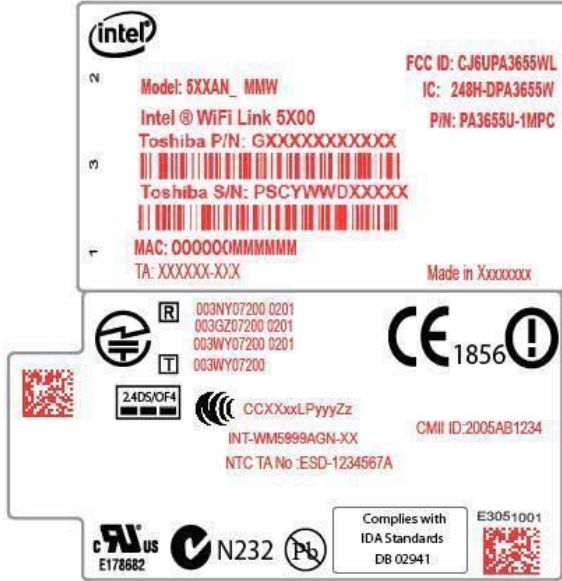

W-LAN Module label format

W-LAN photo Front

W-LAN photo back