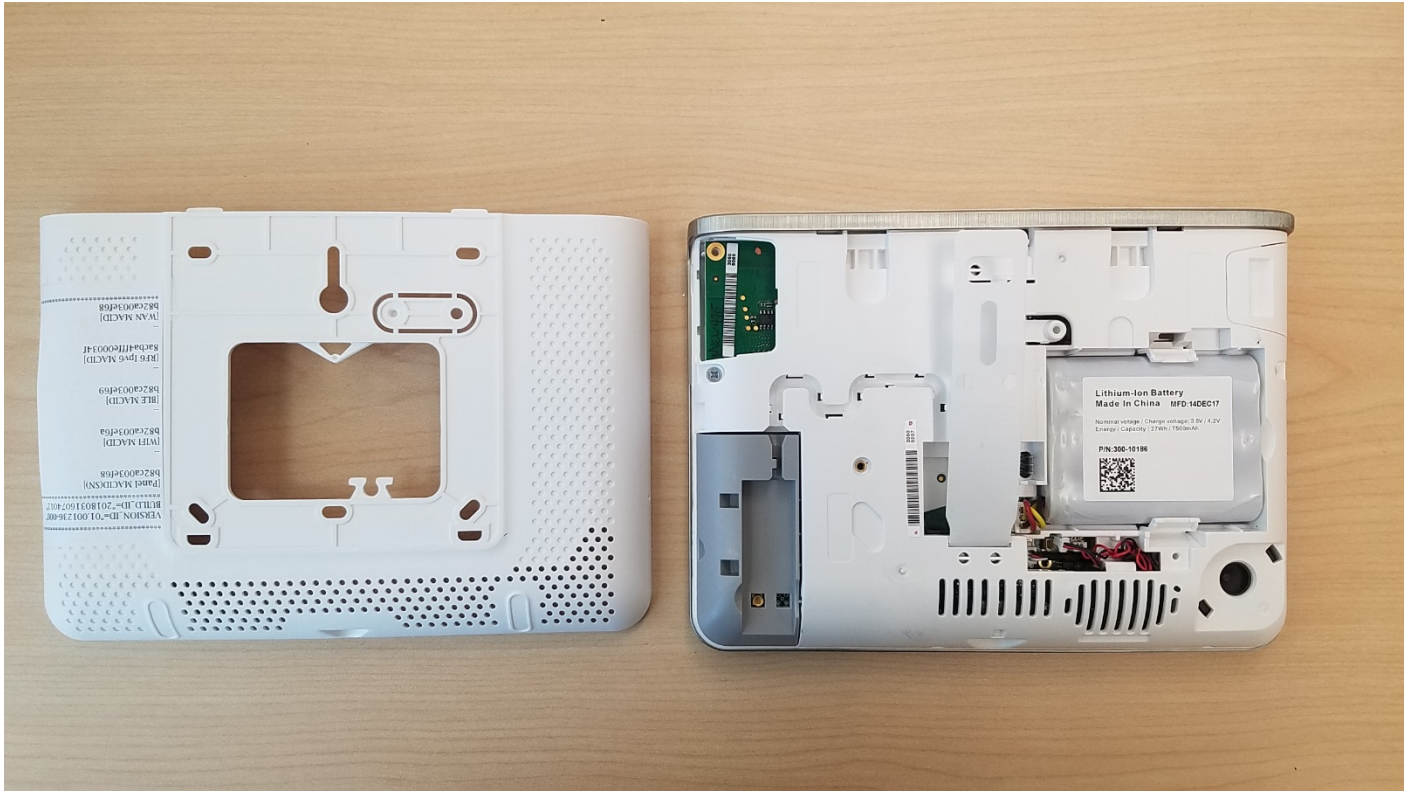

7" All-In-One (AIO) EXTERNAL PHOTOS

EXTERIOR

FRONT

REAR WITH MOUNTING PLATE

REAR WITHOUT MOUNTING PLATE

INTERIOR MOUNTING PLATE

REAR PANEL WITHOUT MOUNTING PLATE – CLOSE-UP

REAR PANEL WITHOUT MOUNTING PLATE, MODULES & BATTERY REMOVED

BATTERY

TOP

BOTTOM

POWER ADAPTER

TOP

BOTTOM