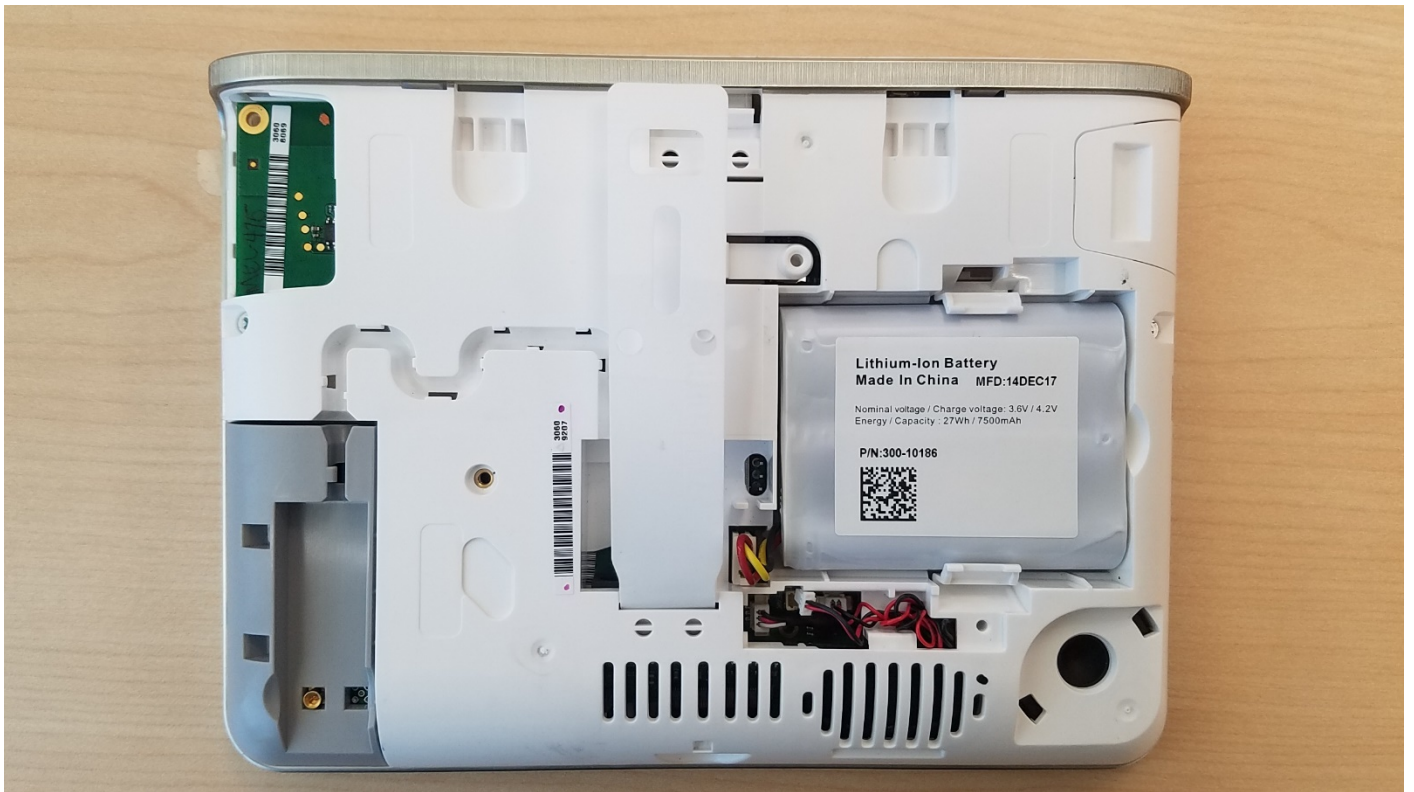

7" All-In-One (AIO) EXTERNAL PHOTOS

EXTERIOR

FRONT

REAR WITH MOUNTING PLATE

REAR WITHOUT MOUNTING PLATE

INTERIOR MOUNTING PLATE

REAR PANEL WITHOUT MOUNTING PLATE – CLOSE-UP

REAR PANEL WITHOUT MOUNTING PLATE, MODULES & BATTERY REMOVED

BATTERY

TOP

BOTTOM

POWER ADAPTER

TOP

BOTTOM