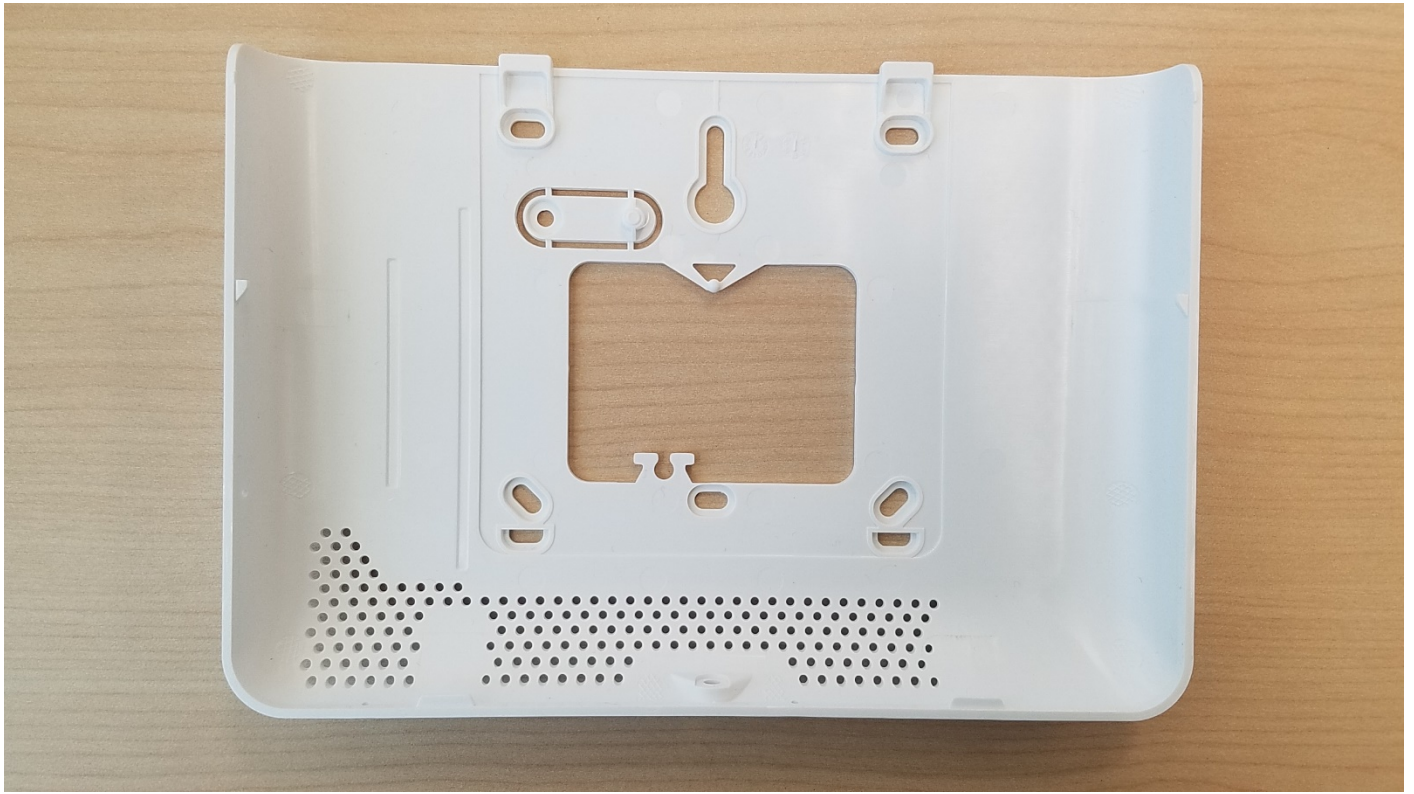

7" All-In-One (AIO) EXTERNAL PHOTOS

EXTERIOR

FRONT

REAR WITH MOUNTING PLATE

REAR WITHOUT MOUNTING PLATE

INTERIOR MOUNTING PLATE

REAR PANEL WITHOUT MOUNTING PLATE – CLOSE-UP

REAR PANEL WITHOUT MOUNTING PLATE, MODULES & BATTERY REMOVED

BATTERY

TOP

BOTTOM

POWER ADAPTER

TOP

BOTTOM