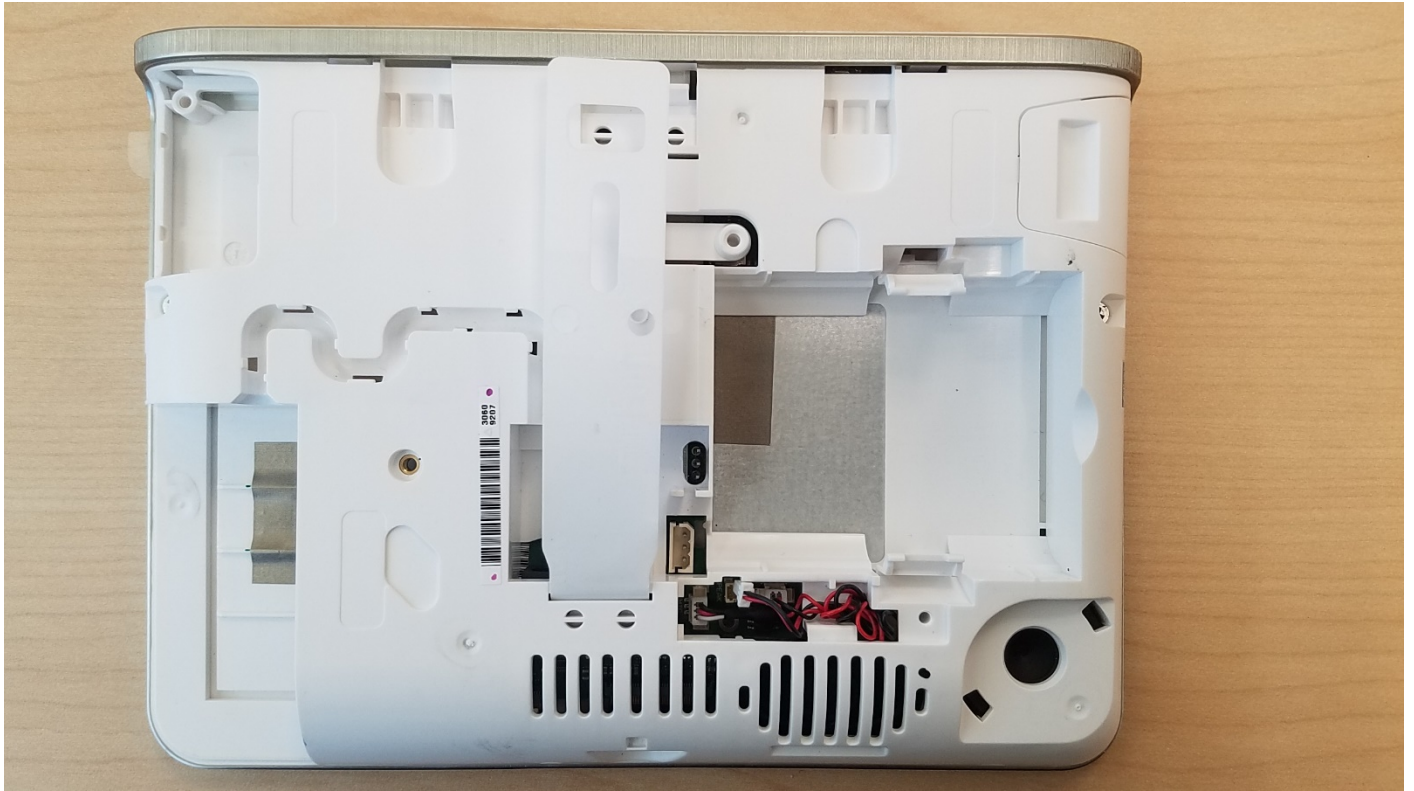

7" All-In-One (AIO) EXTERNAL PHOTOS

EXTERIOR

FRONT

REAR WITH MOUNTING PLATE

REAR WITHOUT MOUNTING PLATE

INTERIOR MOUNTING PLATE

REAR PANEL WITHOUT MOUNTING PLATE – CLOSE-UP

REAR PANEL WITHOUT MOUNTING PLATE, MODULES & BATTERY REMOVED

BATTERY

TOP

BOTTOM

POWER ADAPTER

TOP

BOTTOM