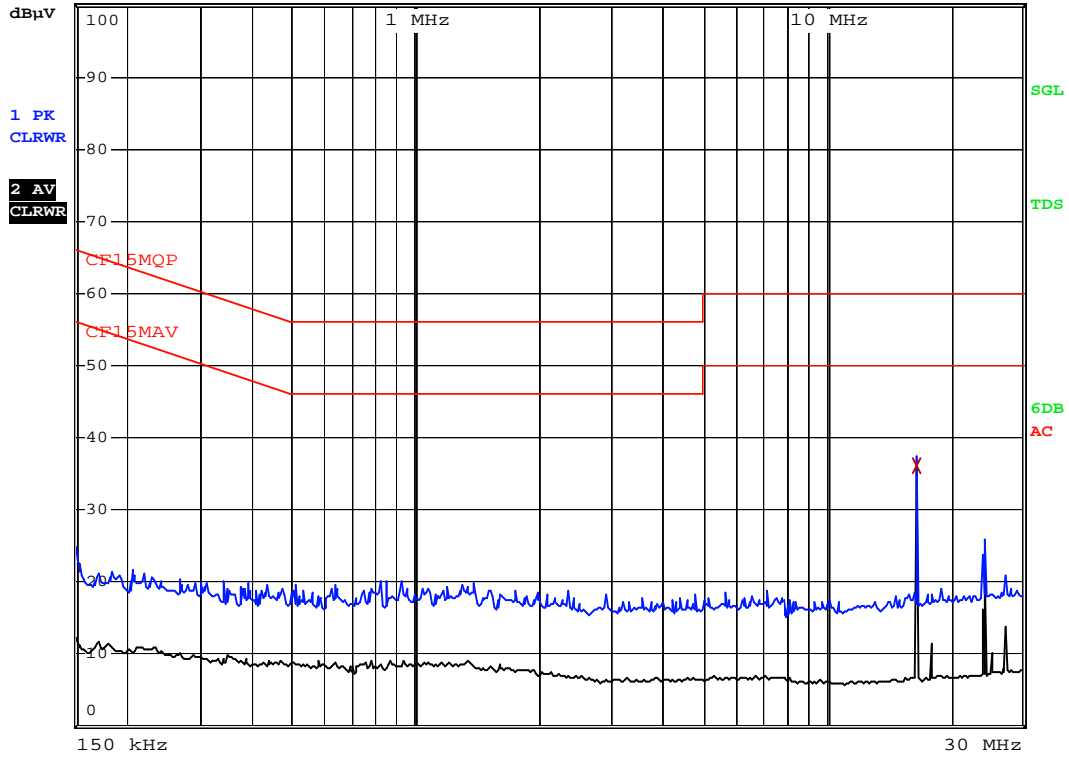

RBW 9 kHz  
MT 1 s

Att 10 dB AUTO PREAMP OFF

Date: 22.APR.2010 19:38:52

Report no.: HK10040668-1  
Tx Mode with Light OFF  
AC Mains

EDIT PEAK LIST (Final Measurement Results)				
TRACE	FREQUENCY	LEVEL dB $\mu$ V	DELTA LIMIT dB	
Trace1:	CF15MQP			
Trace2:	CF15MAV			
Trace3:	---			
2	CISPR Average 16.611 MHz	35.99	L1 gnd	-14.00