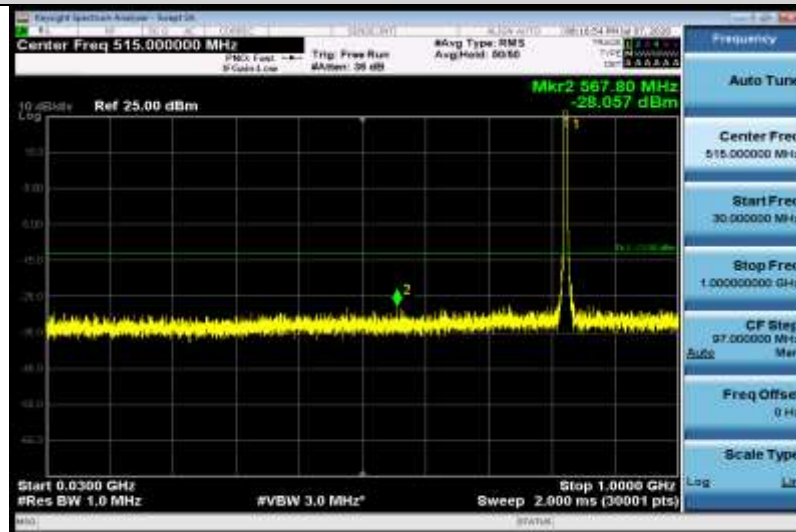

Band2-9538-3000~10000MHz-3040.6

Band2-9538-0.009~0.15MHz-0.13

Band2-9538-0.15~30MHz-0.3

Band2-9538-30~1000MHz-852.04

Band2-9538-1000~3000MHz-2660.6

Band5-4132-0.15~30MHz-0.28

Band5-4132-30~1000MHz-567.8

Band5-4132-1000~3000MHz-2654