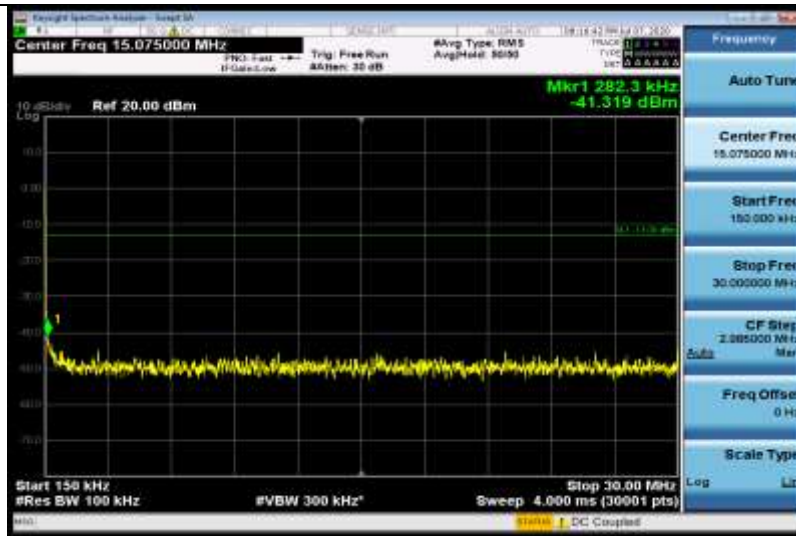

Band2-9538-3000~10000MHz-3040.6

Band2-9538-0.009~0.15MHz-0.13

Band2-9538-0.15~30MHz-0.3

Band2-9538-30~1000MHz-852.04

Band2-9538-1000~3000MHz-2660.6

Band5-4132-0.15~30MHz-0.28

Band5-4132-30~1000MHz-567.8

Band5-4132-1000~3000MHz-2654