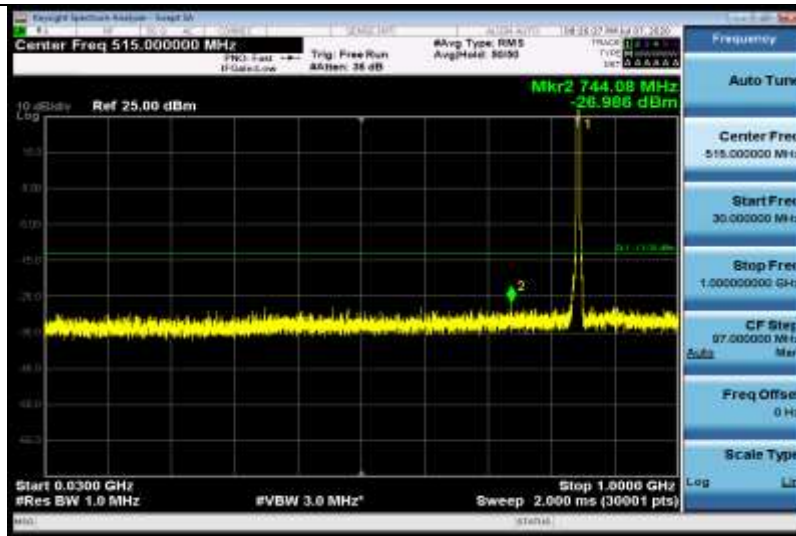

Band5-4182-0.009~0.15MHz-0.09

Band5-4182-3000~10000MHz-3143.97

Band5-4233-10000~18000MHz-17904.53

Band5-4233-0.009~0.15MHz-0.15

Band5-4233-0.15~30MHz-0.33

Band5-4233-30~1000MHz-744.08

Band5-4233-1000~3000MHz-2657.87