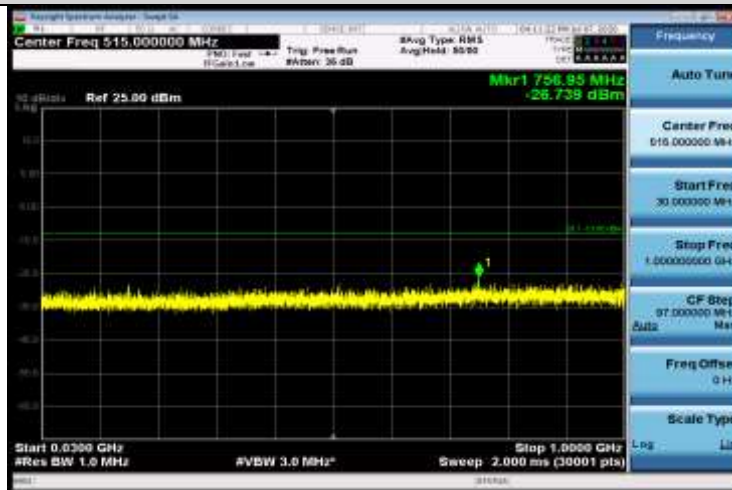

Band2-9262-30~1000MHz-756.95