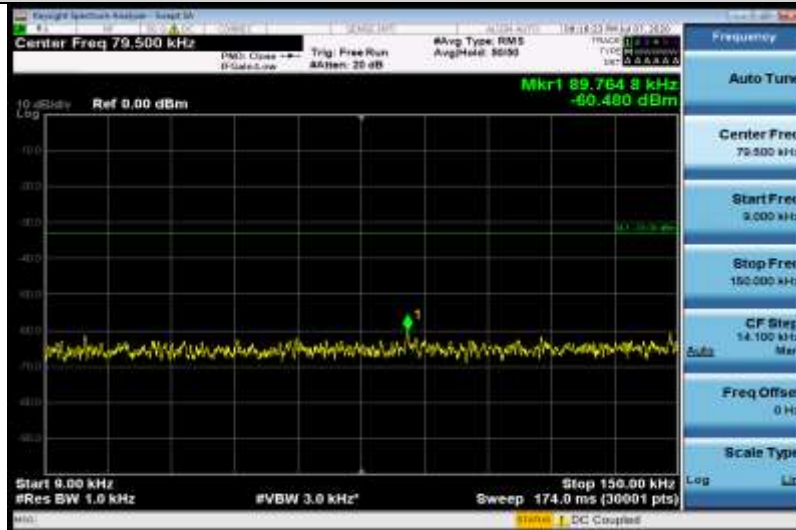

Band5-4182-3000~10000MHz-3143.97