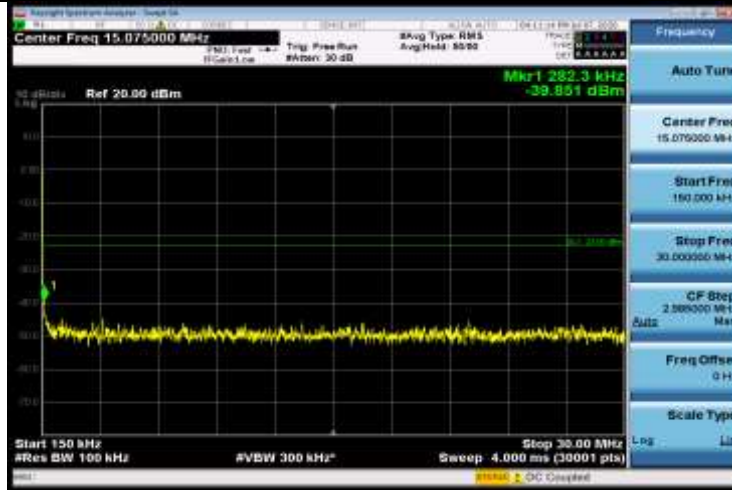

Test Graphs

WCDMA Band

Band2-9262-0.15~30MHz-0.28