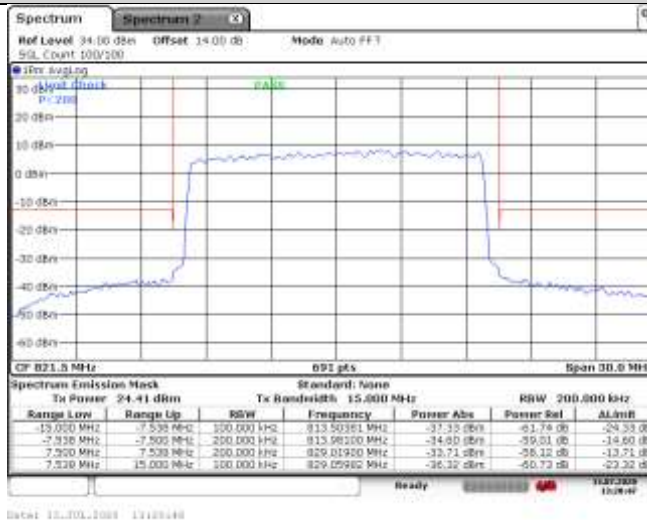

Band26-15MHz-QPSK-26765-75RB#0

Band26-15MHz-16QAM-26765-1RB#74

Band26-15MHz-16QAM-26765-1RB#0

Band26-15MHz-16QAM-26765-75RB#0

Band41-5MHz-QPSK-39675-1RB#0

Band41-5MHz-QPSK-39675-1RB#24

Band41-5MHz-QPSK-39675-25RB#0