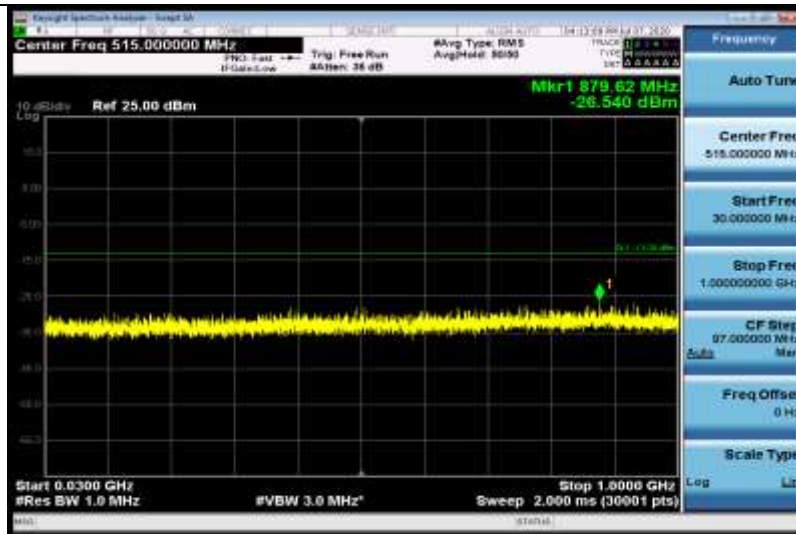

Band2-9400-10000~20000MHz-18344.33