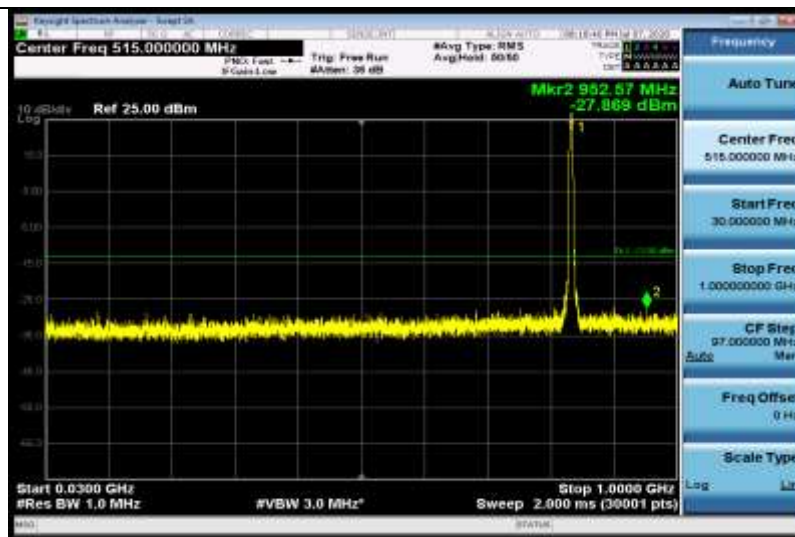

Band5-4132-3000~10000MHz-3158.2

Band5-4132-10000~18000MHz-17855.47

Band5-4132-0.009~0.15MHz-0.14

Band5-4182-30~1000MHz-952.57

Band5-4182-10000~18000MHz-17948.8

Band5-4182-1000~3000MHz-2655.4

Band5-4182-0.15~30MHz-0.33