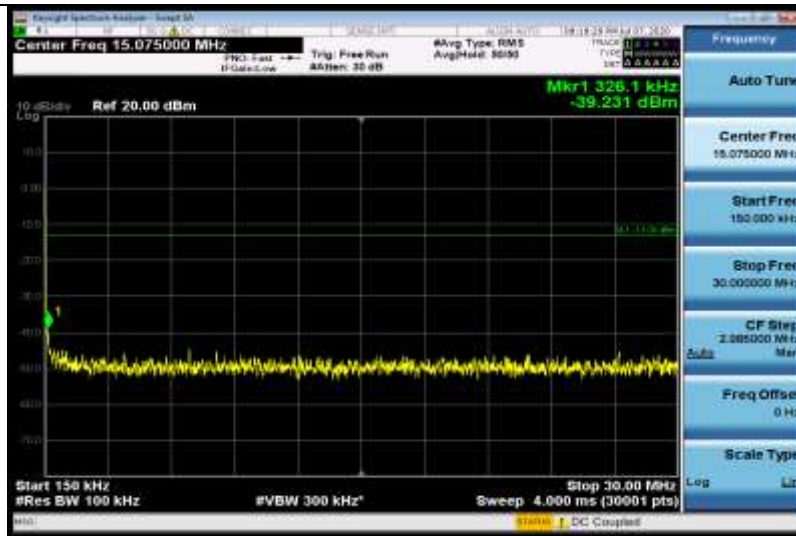

Band5-4132-3000~10000MHz-3158.2

Band5-4132-10000~18000MHz-17855.47

Band5-4132-0.009~0.15MHz-0.14

Band5-4182-30~1000MHz-952.57

Band5-4182-10000~18000MHz-17948.8

Band5-4182-1000~3000MHz-2655.4

Band5-4182-0.15~30MHz-0.33