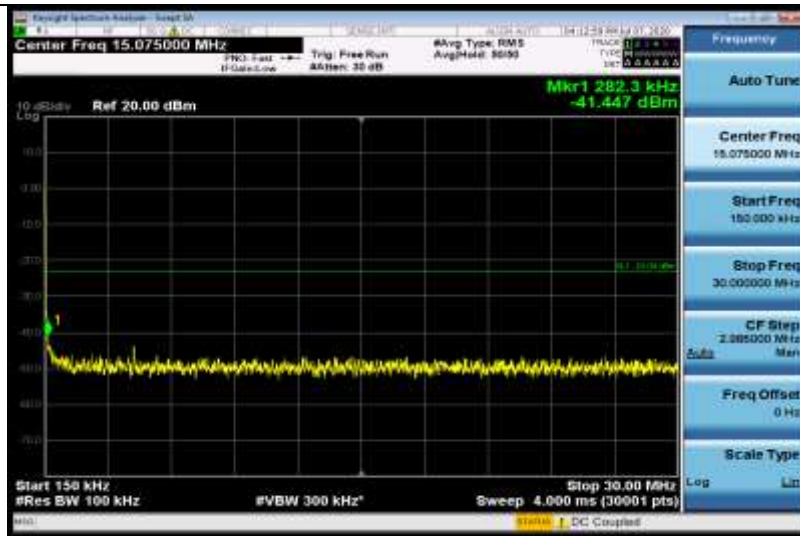

Band2-9400-30~1000MHz-879.62

Band2-9400-10000~20000MHz-18344.33

Band2-9400-1000~3000MHz-2653.93

Band2-9400-0.15~30MHz-0.28

Band2-9400-0.009~0.15MHz-0.12

Band2-9400-3000~10000MHz-3033.6

Band2-9538-10000~20000MHz-18266