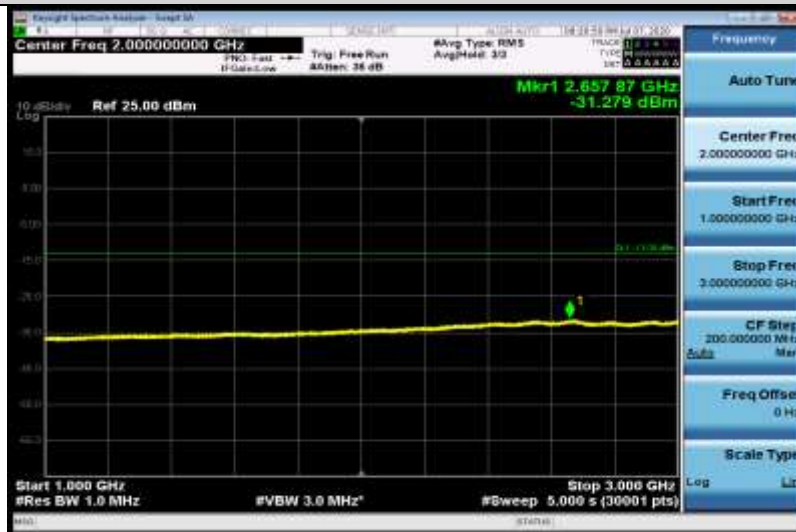

Band5-4182-0.009~0.15MHz-0.09

Band5-4182-3000~10000MHz-3143.97

Band5-4233-10000~18000MHz-17904.53

Band5-4233-0.009~0.15MHz-0.15

Band5-4233-0.15~30MHz-0.33

Band5-4233-30~1000MHz-744.08

Band5-4233-1000~3000MHz-2657.87