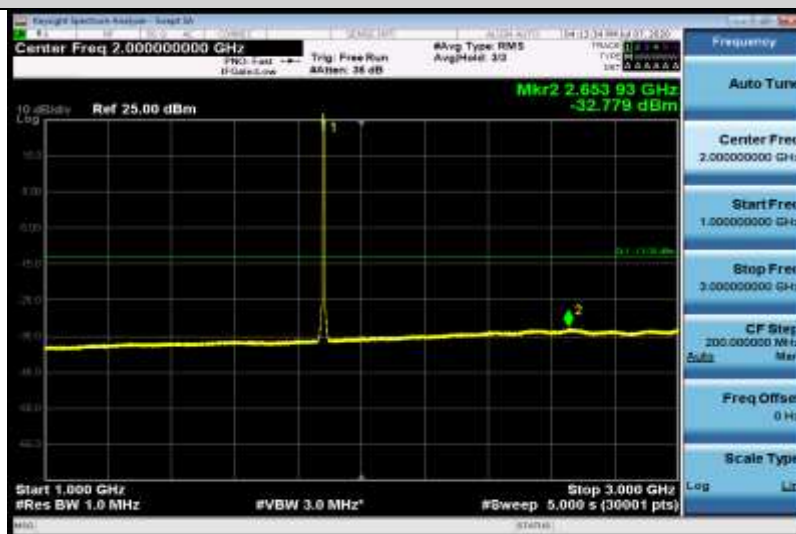

Band2-9400-0.15~30MHz-0.28