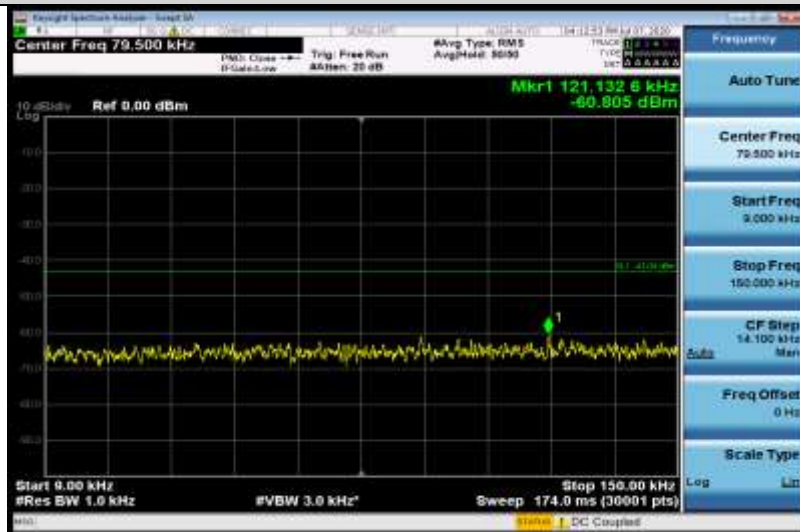

Band2-9400-30~1000MHz-879.62

Band2-9400-10000~20000MHz-18344.33

Band2-9400-1000~3000MHz-2653.93

Band2-9400-0.15~30MHz-0.28

Band2-9400-0.009~0.15MHz-0.12

Band2-9400-3000~10000MHz-3033.6

Band2-9538-10000~20000MHz-18266