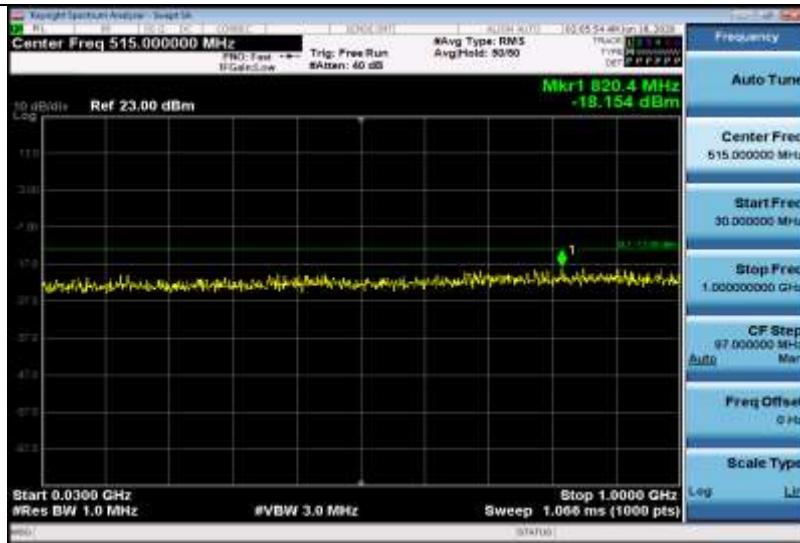

Band2-1.4MHz-QPSK-18607-1RB#0-Range1:30~1000MHz

Band2-1.4MHz-QPSK-18607-1RB#0-Range2:1000~2000MHz