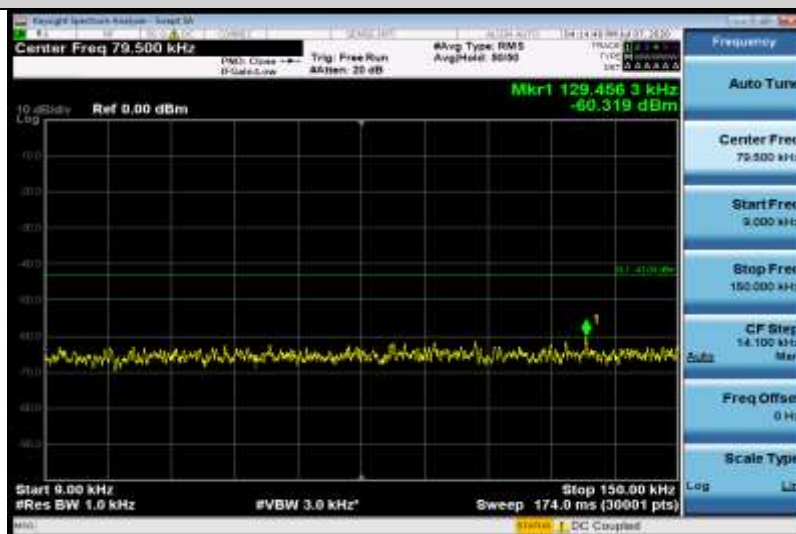

Band2-9538-0.15~30MHz-0.3