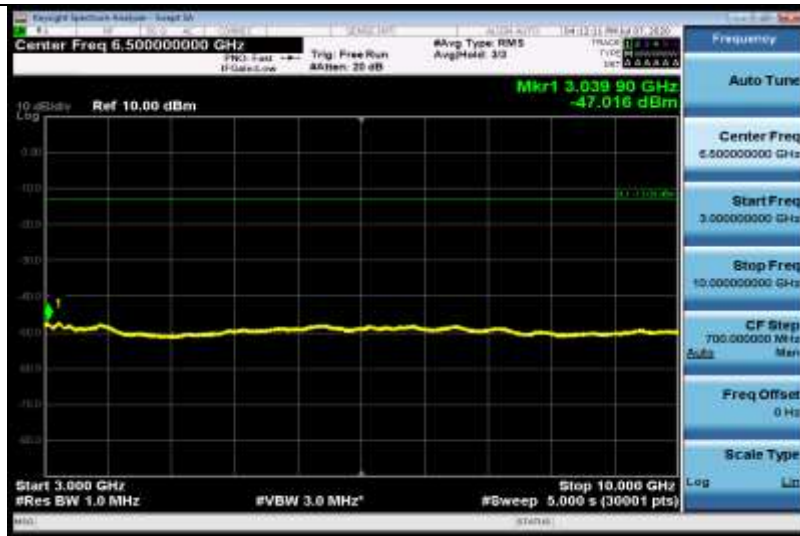

Test Graphs

WCDMA Band

Band2-9262-0.15~30MHz-0.28

Band2-9262-30~1000MHz-756.95

Band2-9262-1000~3000MHz-2680

Band2-9262-3000~10000MHz-3039.9

Band2-9262-10000~20000MHz-17764

Band2-9262-0.009~0.15MHz-0.15