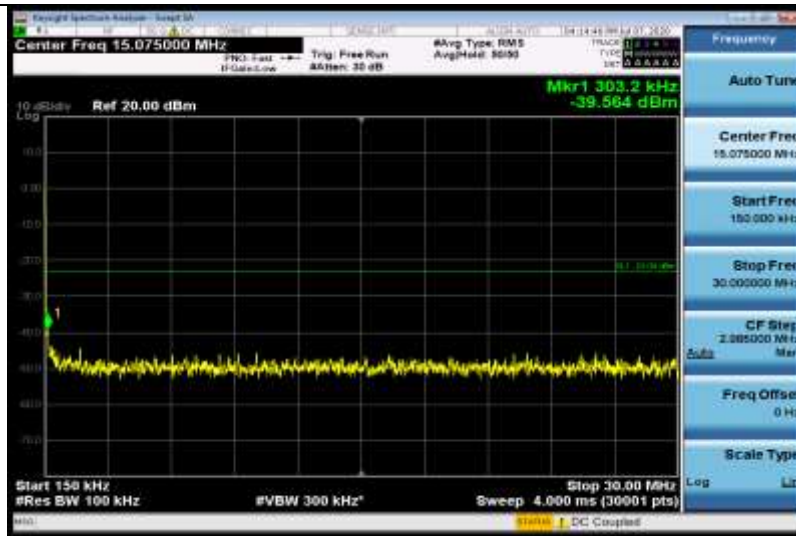

Band2-9538-30~1000MHz-852.04