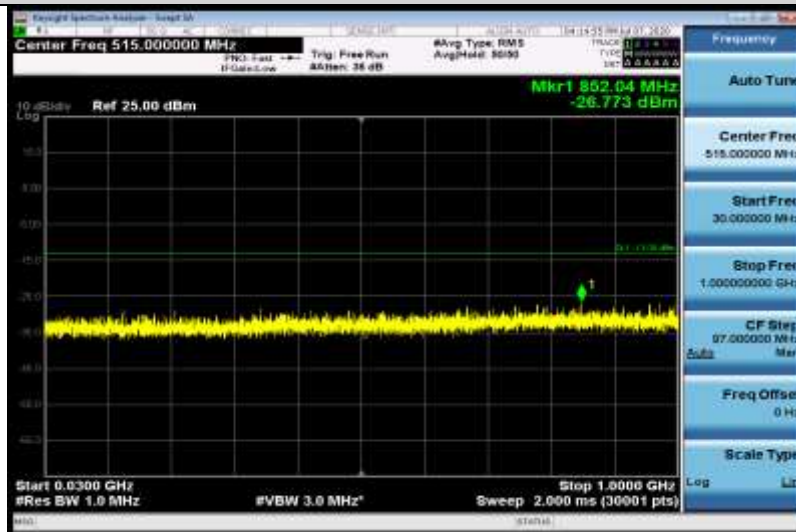

Band2-9538-3000~10000MHz-3040.6

Band2-9538-0.009~0.15MHz-0.13

Band2-9538-0.15~30MHz-0.3

Band2-9538-30~1000MHz-852.04

Band2-9538-1000~3000MHz-2660.6

Band5-4132-0.15~30MHz-0.28

Band5-4132-30~1000MHz-567.8

Band5-4132-1000~3000MHz-2654