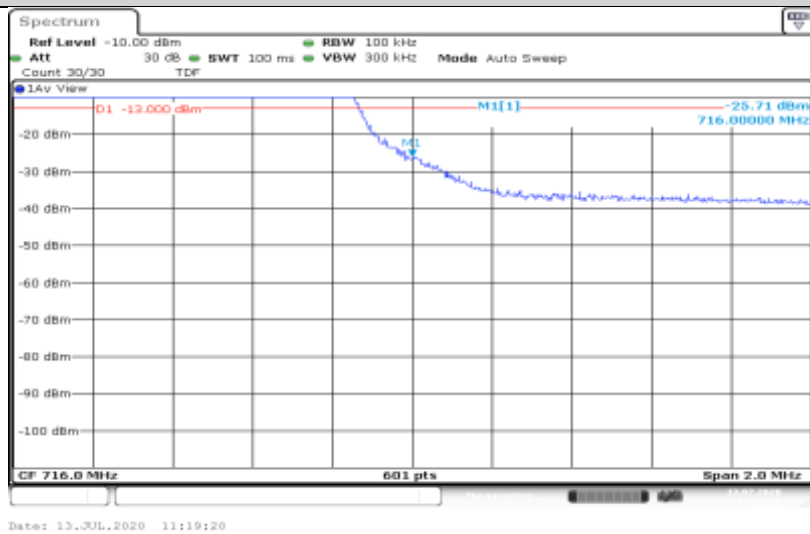

Band12-5MHz-16QAM-23035-1RB#24

Band12-5MHz-16QAM-23035-25RB#0

Band12-5MHz-16QAM-23155-1RB#0

Band12-5MHz-16QAM-23155-1RB#24

Band12-5MHz-16QAM-23155-25RB#0

Band12-10MHz-QPSK-23060-1RB#0

Band12-10MHz-QPSK-23060-1RB#49