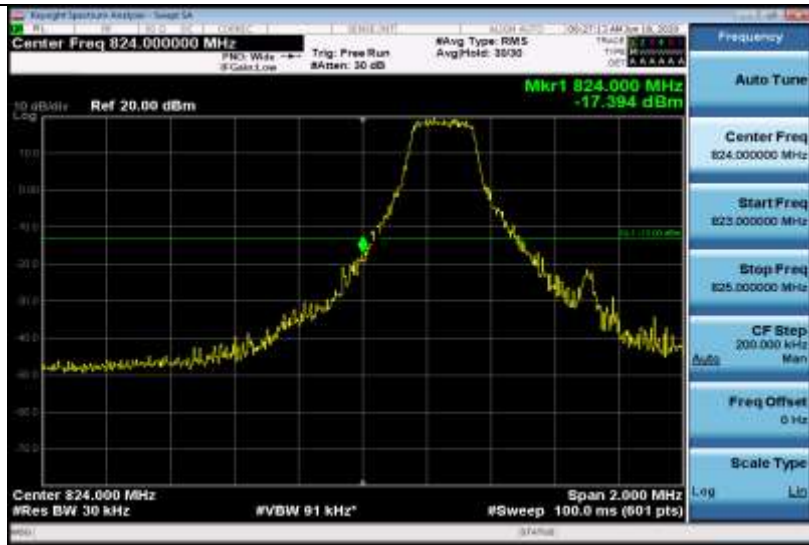

Band5-1.4MHz-16QAM-20407-1RB#0

Band5-1.4MHz-16QAM-20407-1RB#5