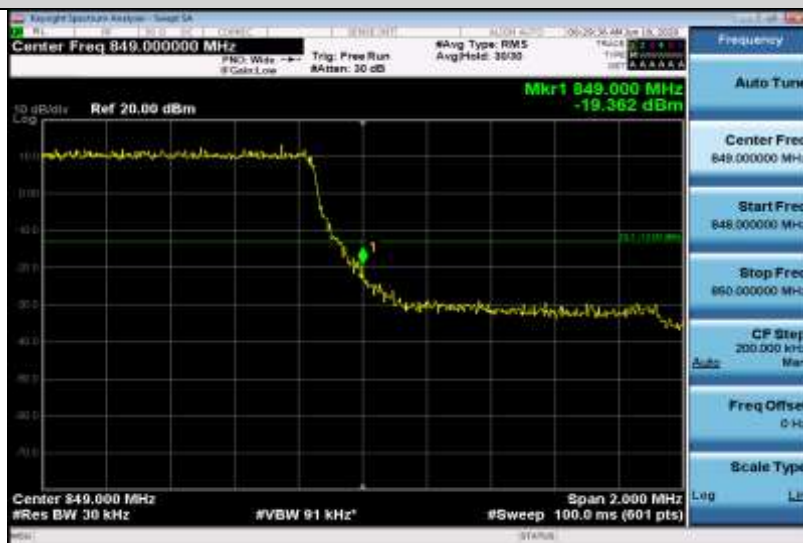

Band5-1.4MHz-QPSK-20643-6RB#0

Band5-1.4MHz-16QAM-20407-1RB#0