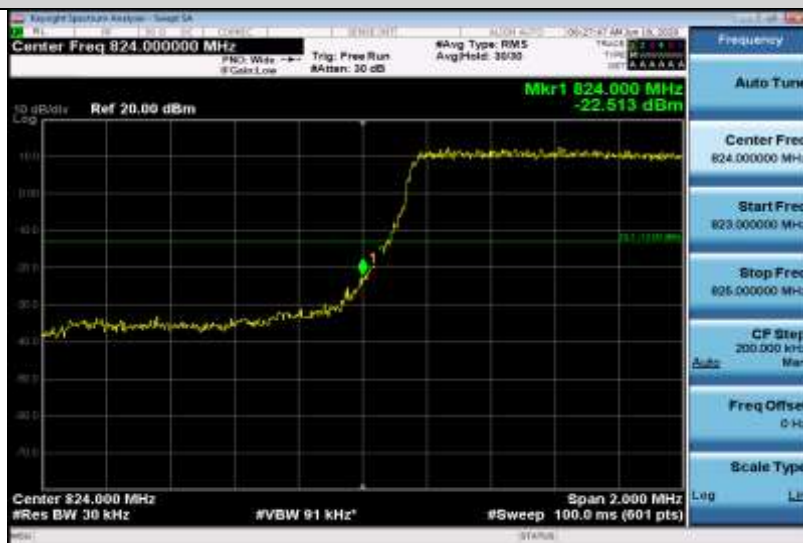

Band4-20MHz-16QAM-20300-1RB#0

Band4-20MHz-16QAM-20300-1RB#99

Band4-20MHz-16QAM-20300-100RB#0

Band5-1.4MHz-QPSK-20407-1RB#5

Band5-1.4MHz-QPSK-20407-1RB#0

Band5-1.4MHz-QPSK-20407-6RB#0

Band5-1.4MHz-QPSK-20643-1RB#5