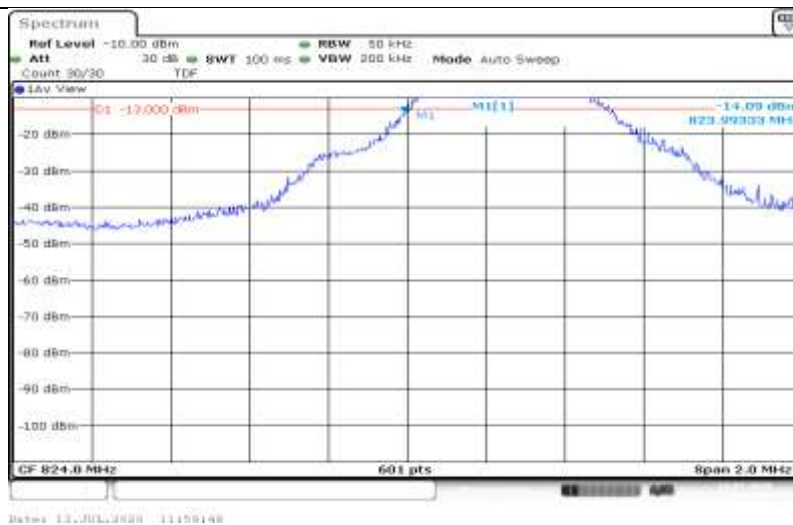

Band5-3MHz-QPSK-20415-1RB#0