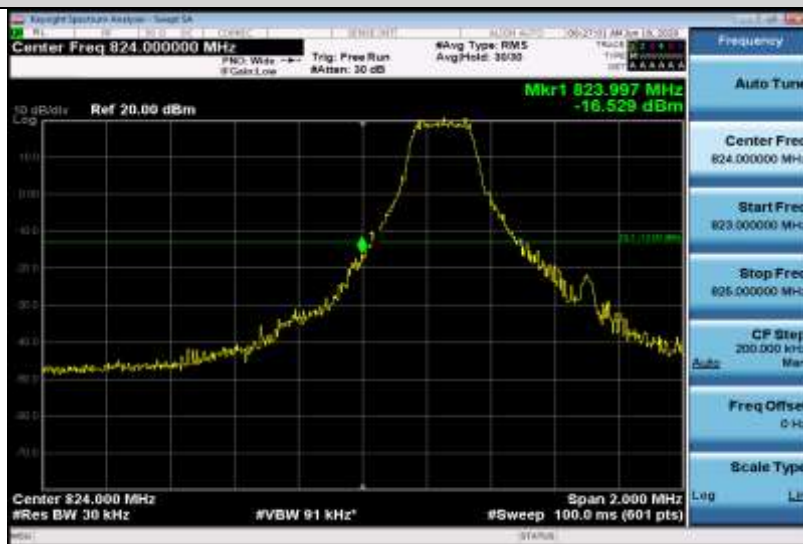

Band4-20MHz-16QAM-20300-1RB#0

Band4-20MHz-16QAM-20300-1RB#99

Band4-20MHz-16QAM-20300-100RB#0

Band5-1.4MHz-QPSK-20407-1RB#5

Band5-1.4MHz-QPSK-20407-1RB#0

Band5-1.4MHz-QPSK-20407-6RB#0

Band5-1.4MHz-QPSK-20643-1RB#5