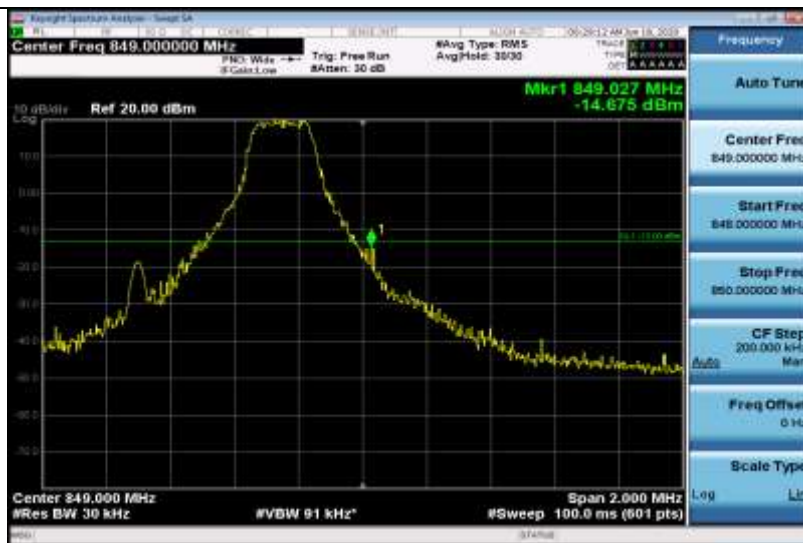

Band4-20MHz-16QAM-20300-1RB#0

Band4-20MHz-16QAM-20300-1RB#99

Band4-20MHz-16QAM-20300-100RB#0

Band5-1.4MHz-QPSK-20407-1RB#5

Band5-1.4MHz-QPSK-20407-1RB#0

Band5-1.4MHz-QPSK-20407-6RB#0

Band5-1.4MHz-QPSK-20643-1RB#5