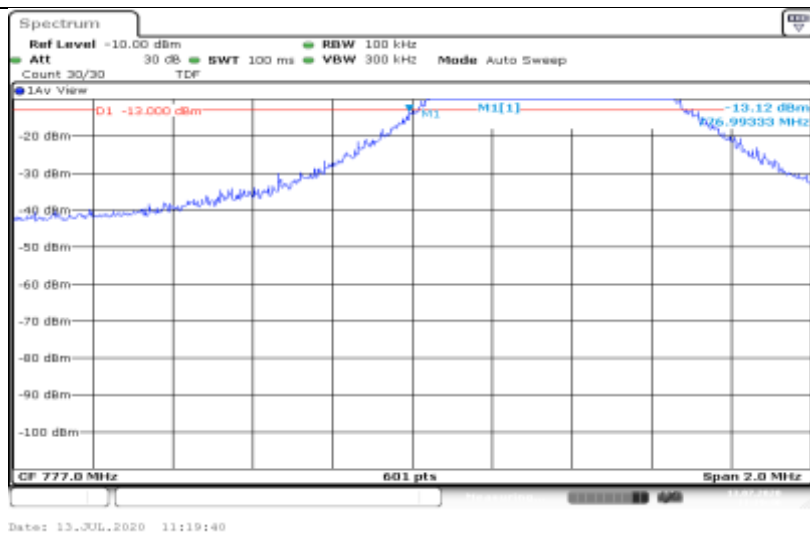

Band13-5MHz-QPSK-23205-1RB#0

Band13-5MHz-QPSK-23205-1RB#24