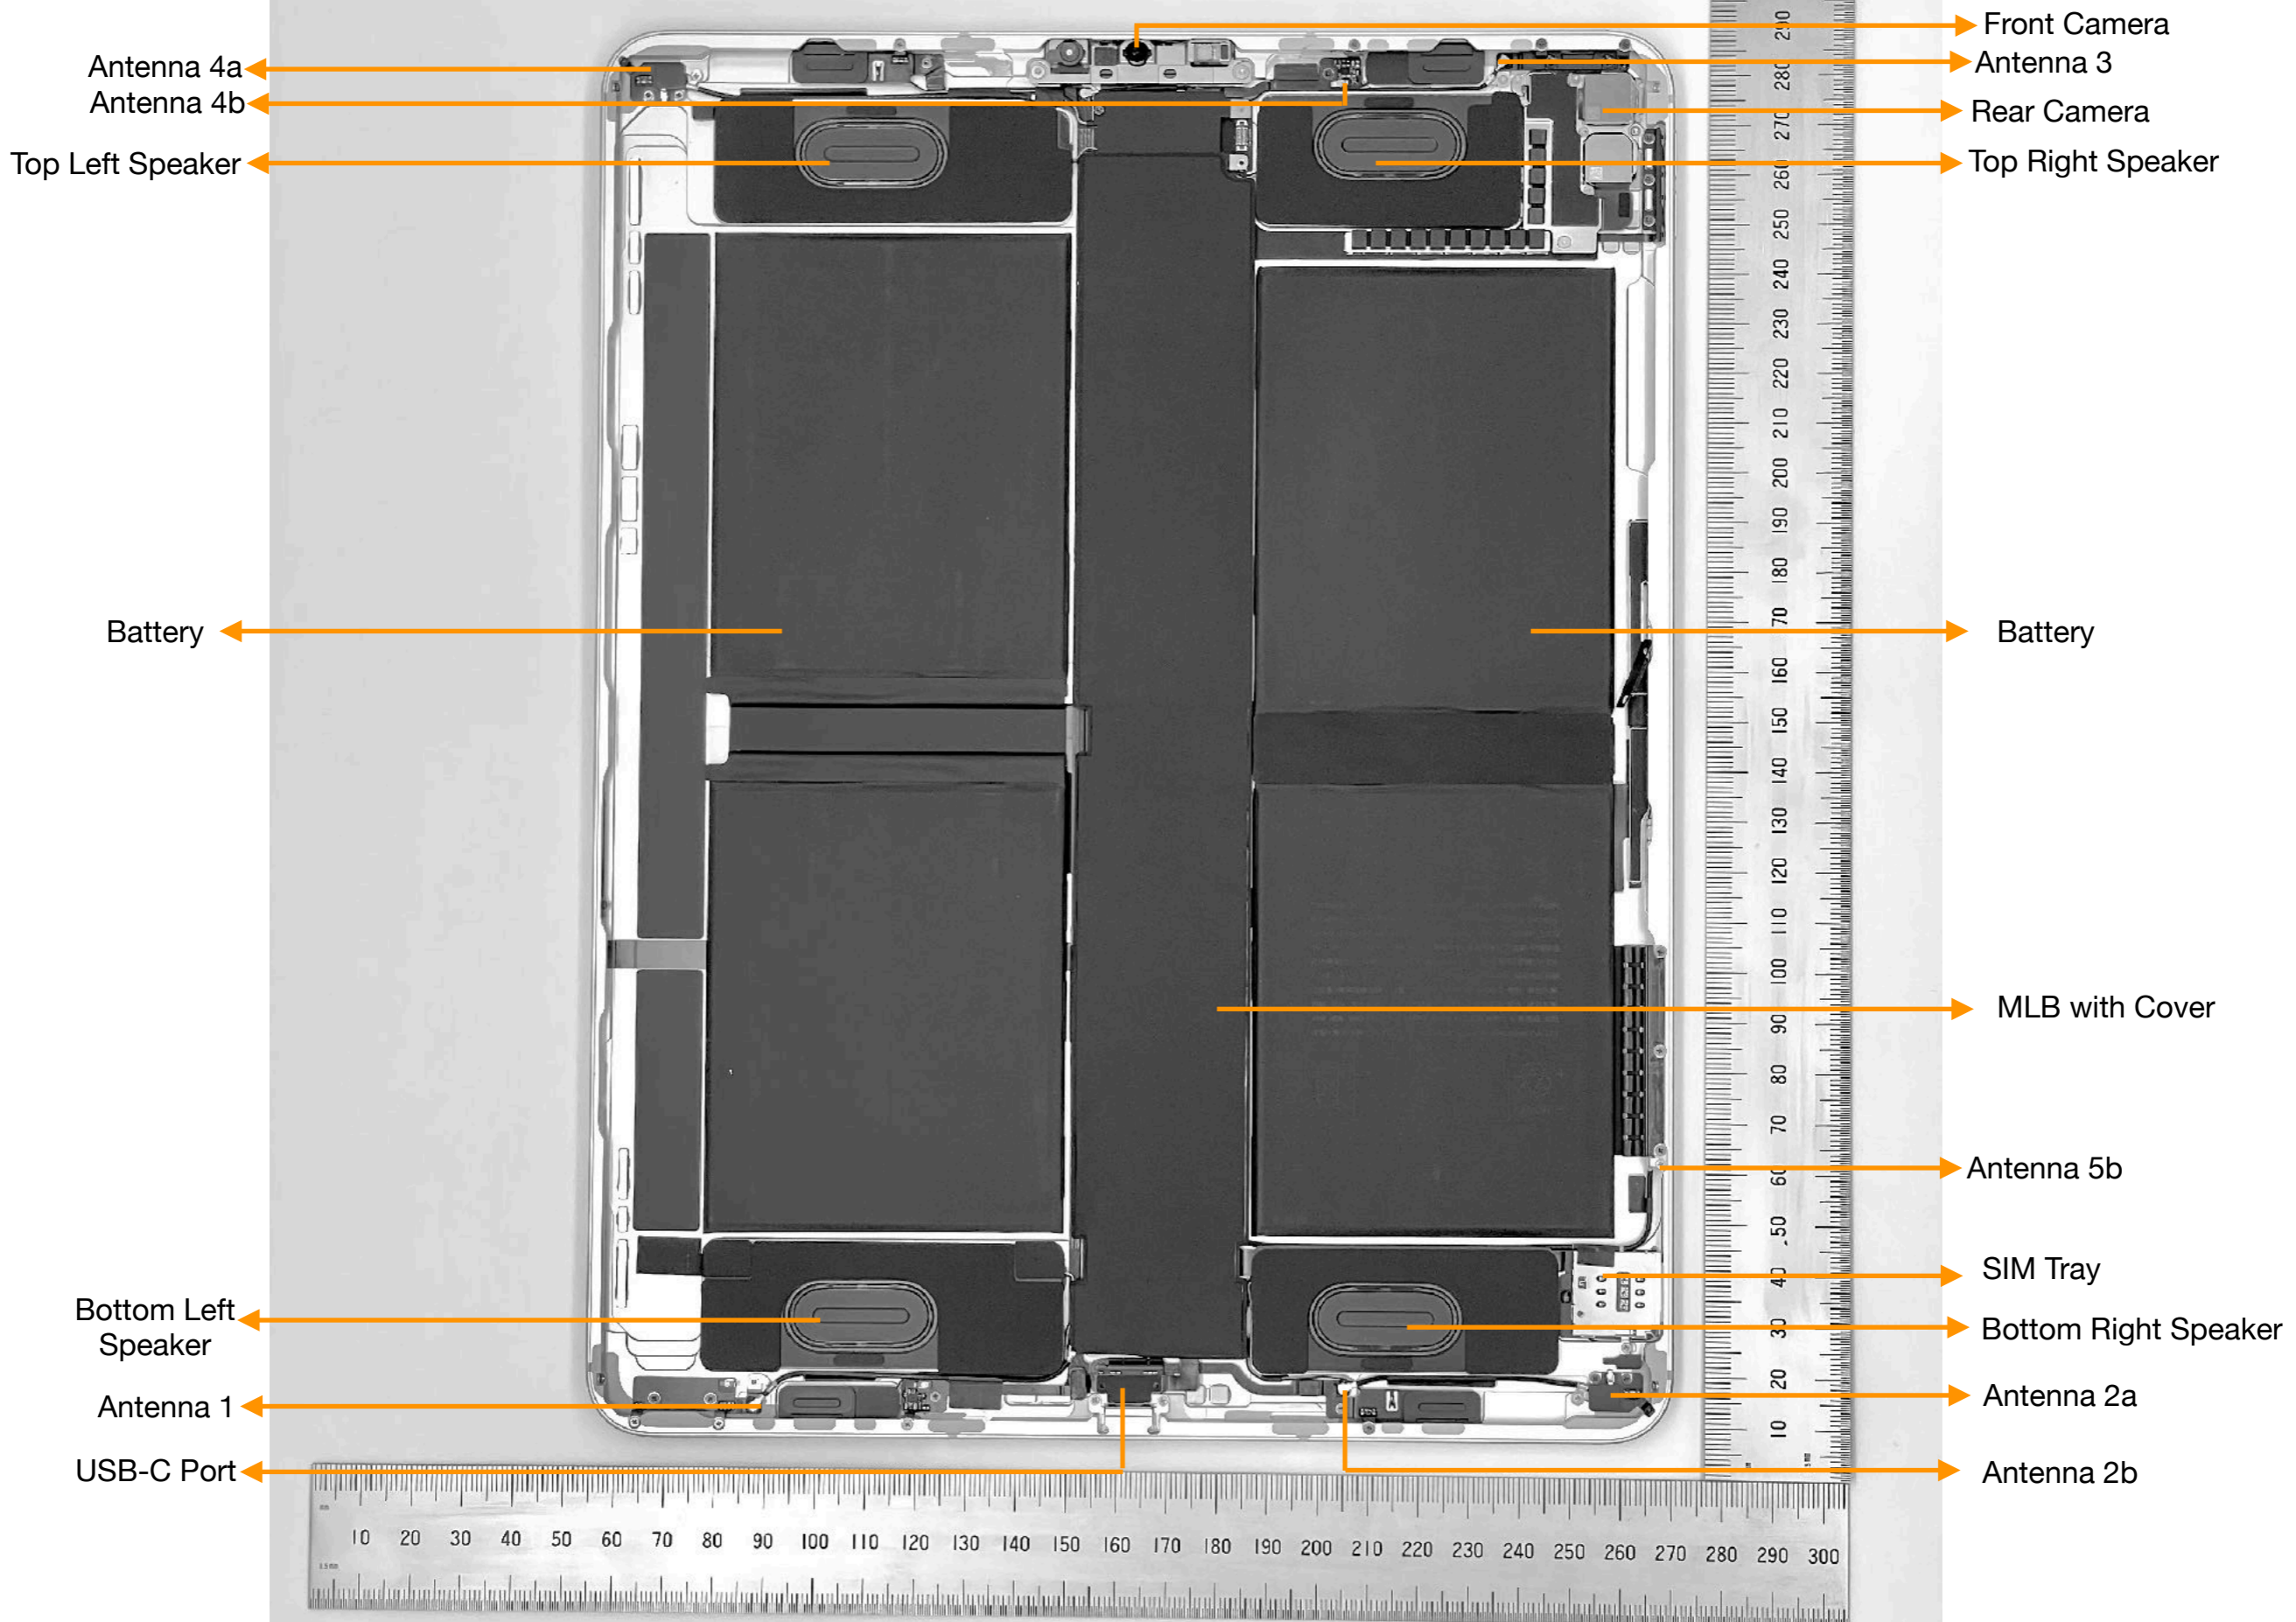

A2461, A2462
Multi-Touch Display Panel Removed

Antenna 4a
Antenna 4b
Top Left Speaker

Front Camera
Antenna 3
Rear Camera
Top Right Speaker

Battery

Battery

MLB with Cover

Bottom Left Speaker

Antenna 5b

Antenna 1

SIM Tray

USB-C Port

Bottom Right Speaker

Antenna 2a

Antenna 2b

A2461, A2462
Display Panel - Back

A2461, A2462
Antenna 5B- Front