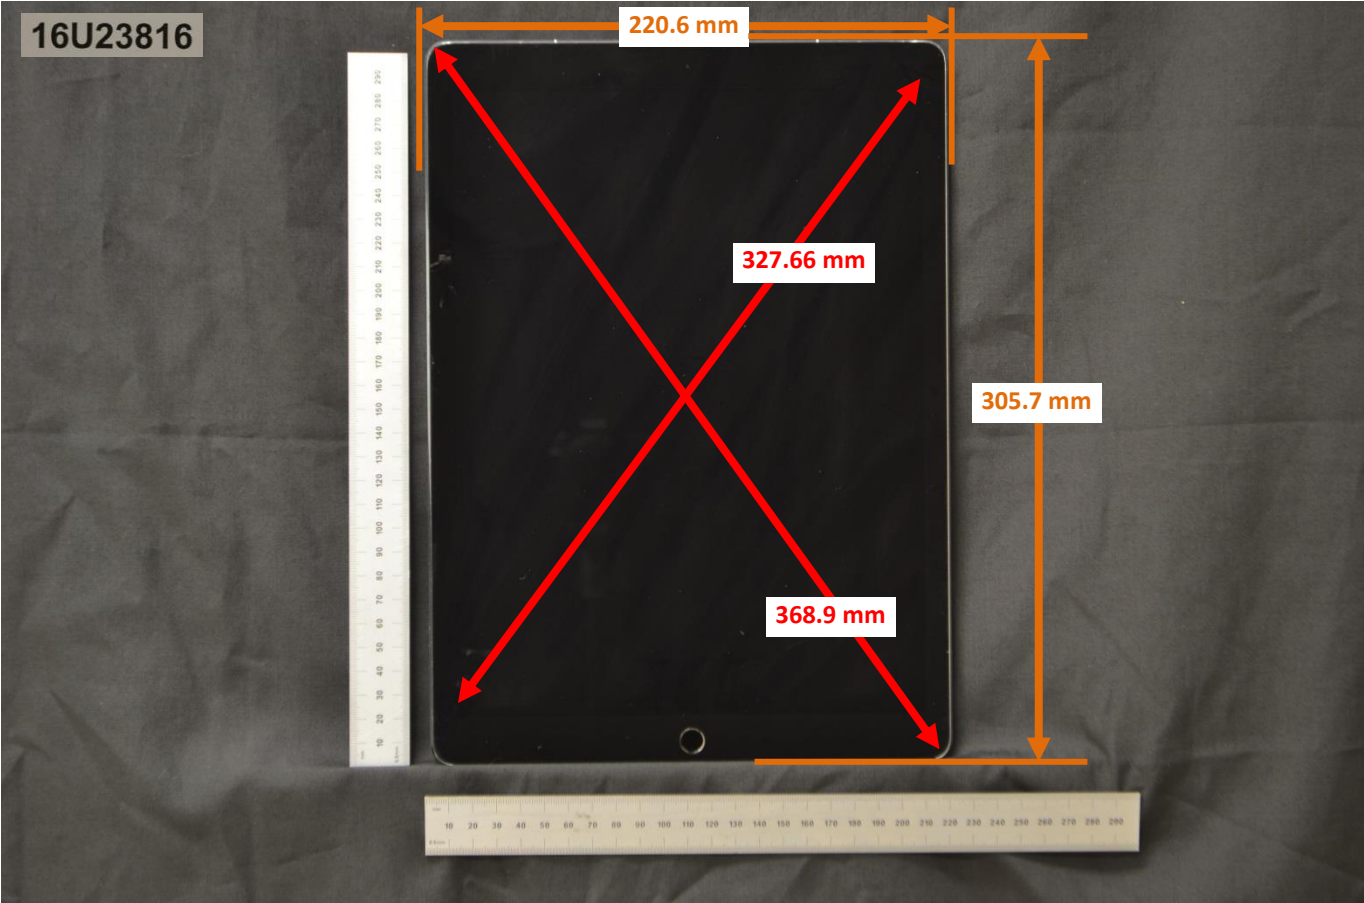

DUT and SAR Set-up Photos

Overall Dimensions

Front View of the DUT

Rear View of the DUT

Standalone Exposure Conditions

Rear

Edge 1

Edge 2

Edge 3

Edge 4

16U23816