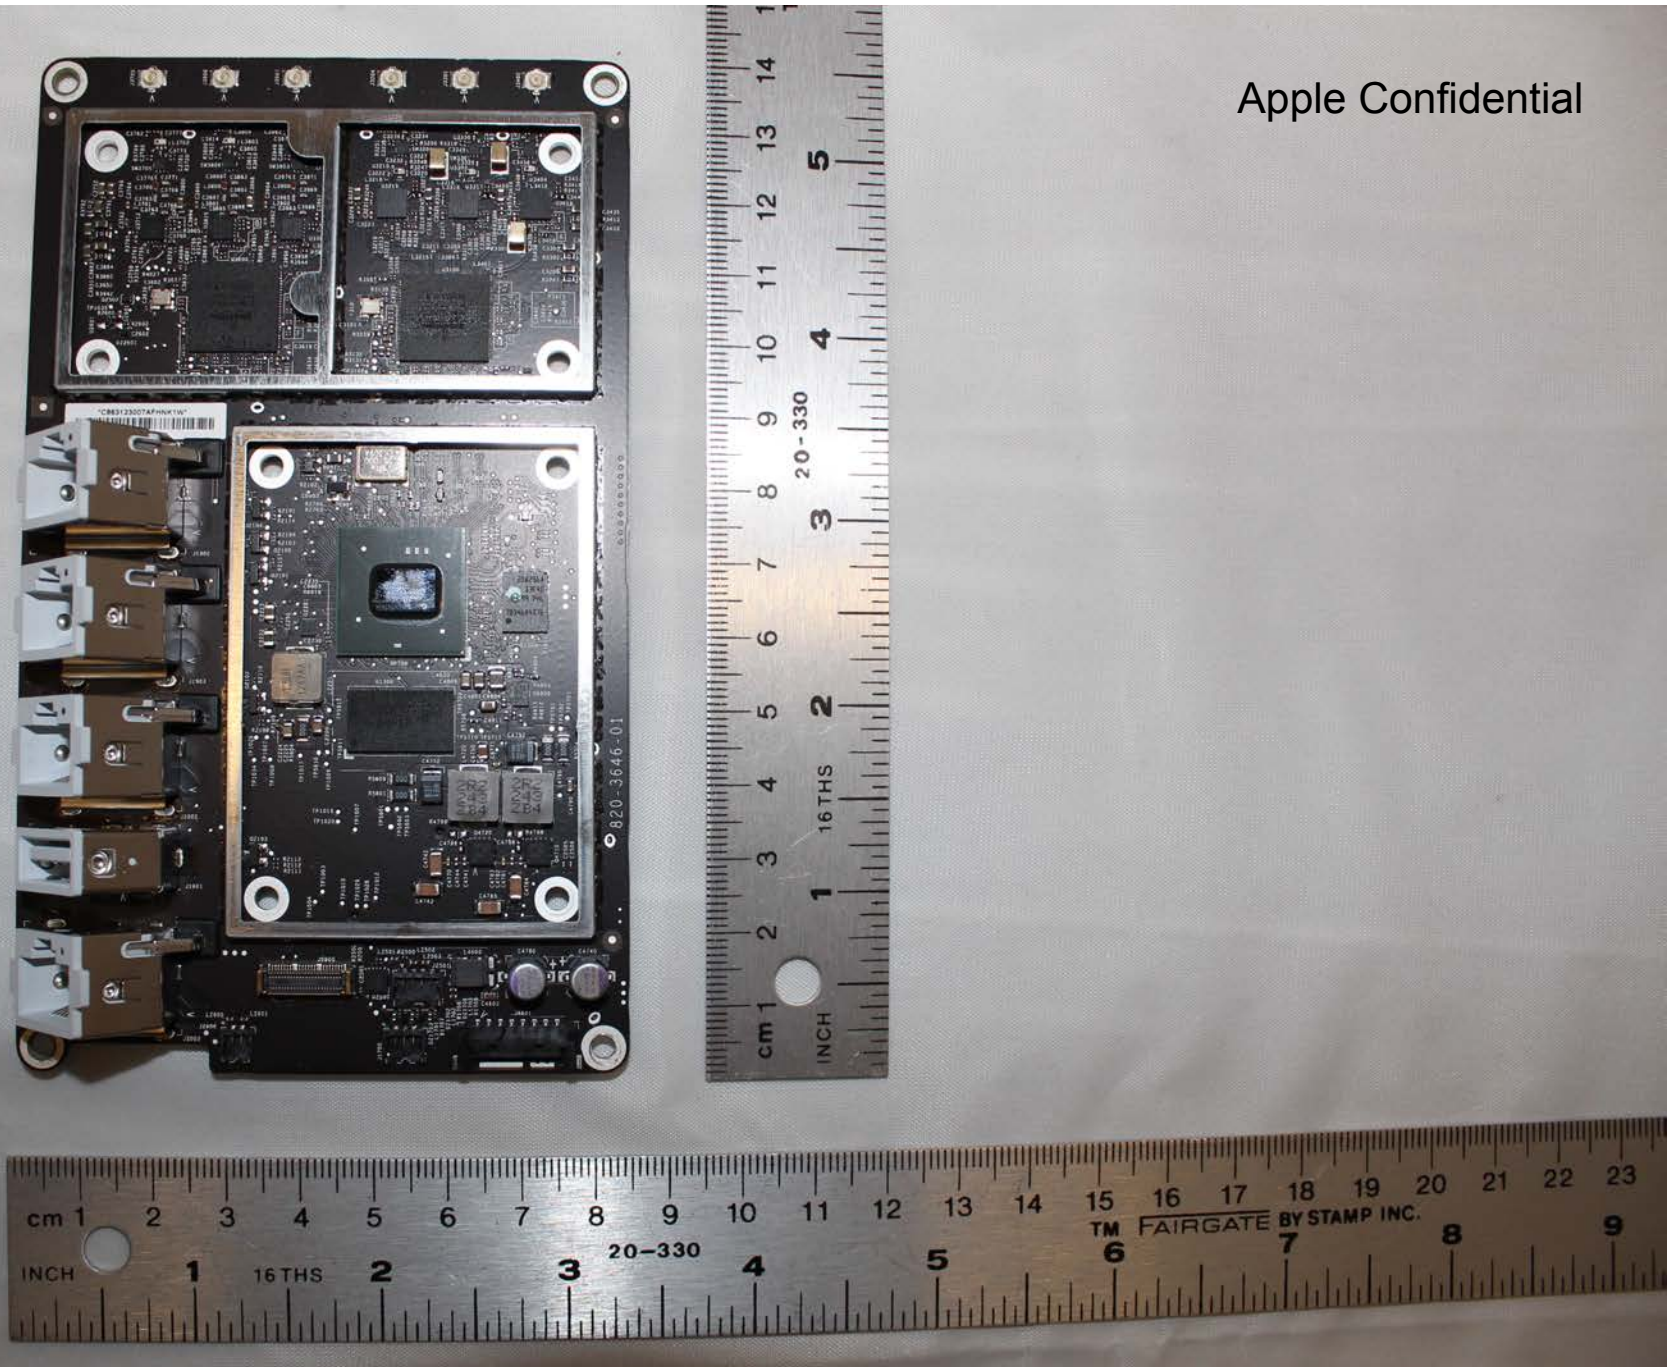

A1521

Bottom - Cover removed

Apple Confidential

A1521

Internal Assembly

Apple Confidential

A1521

Internal Assembly - Power Supply and Fan

Antenna Structures

Apple Confidential

A1521

Main PCB - Front,
with heat sinks

Apple Confidential

A1521

Main PCB - Front,
without heat sinks

Apple Confidential