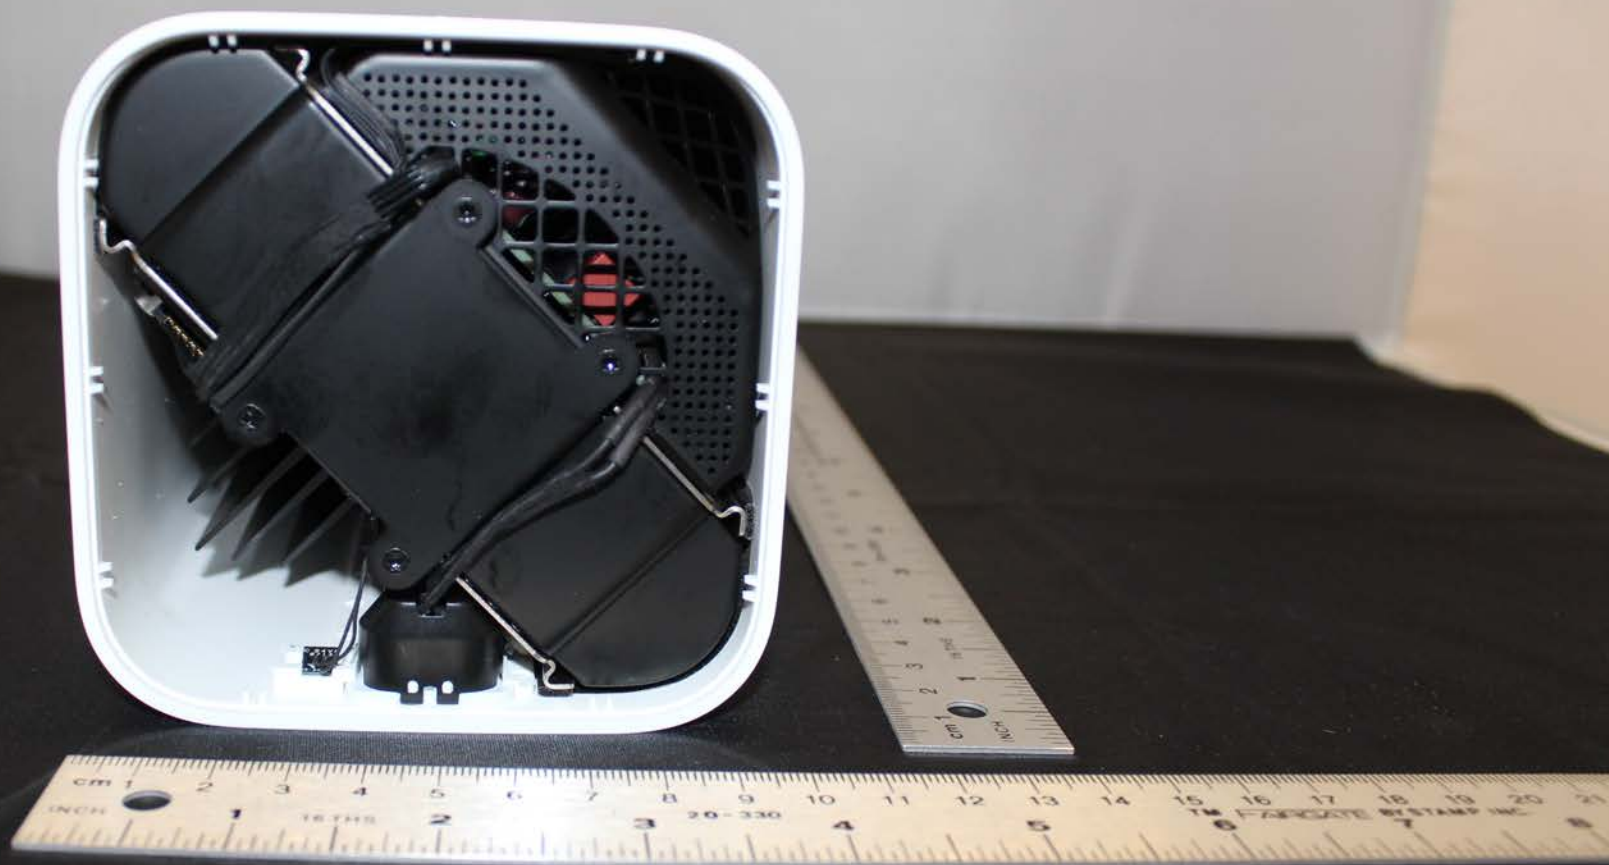

A1521

Bottom - Cover removed

Apple Confidential

A1521

Internal Assembly

Apple Confidential

A1521

Internal Assembly - Power Supply and Fan