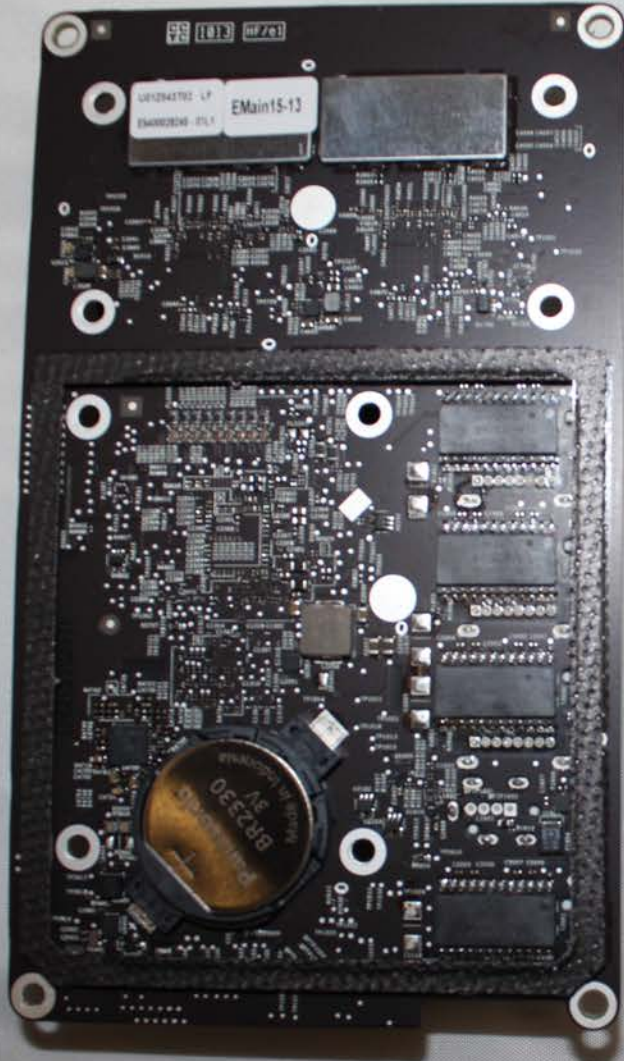

A1521

Bottom - Cover removed

Apple Confidential

A1521

Internal Assembly

Apple Confidential

A1521

Internal Assembly - Power Supply and Fan

Apple Confidential

A1521

Internal Assembly

Apple Confidential

A1521

Internal Assembly - Main PCB with heat sinks

Apple Confidential

A1521

Antenna Structures

Apple Confidential

A1521

Main PCB - Front,
with heat sinks

Apple Confidential

A1521

Main PCB - Front,
without heat sinks

Apple Confidential

A1521
Main PCB - Back

Apple Confidential

A1521

Power Supply assembly and fan

Apple Confidential

A1521

Power Supply PCB - Front

Apple Confidential