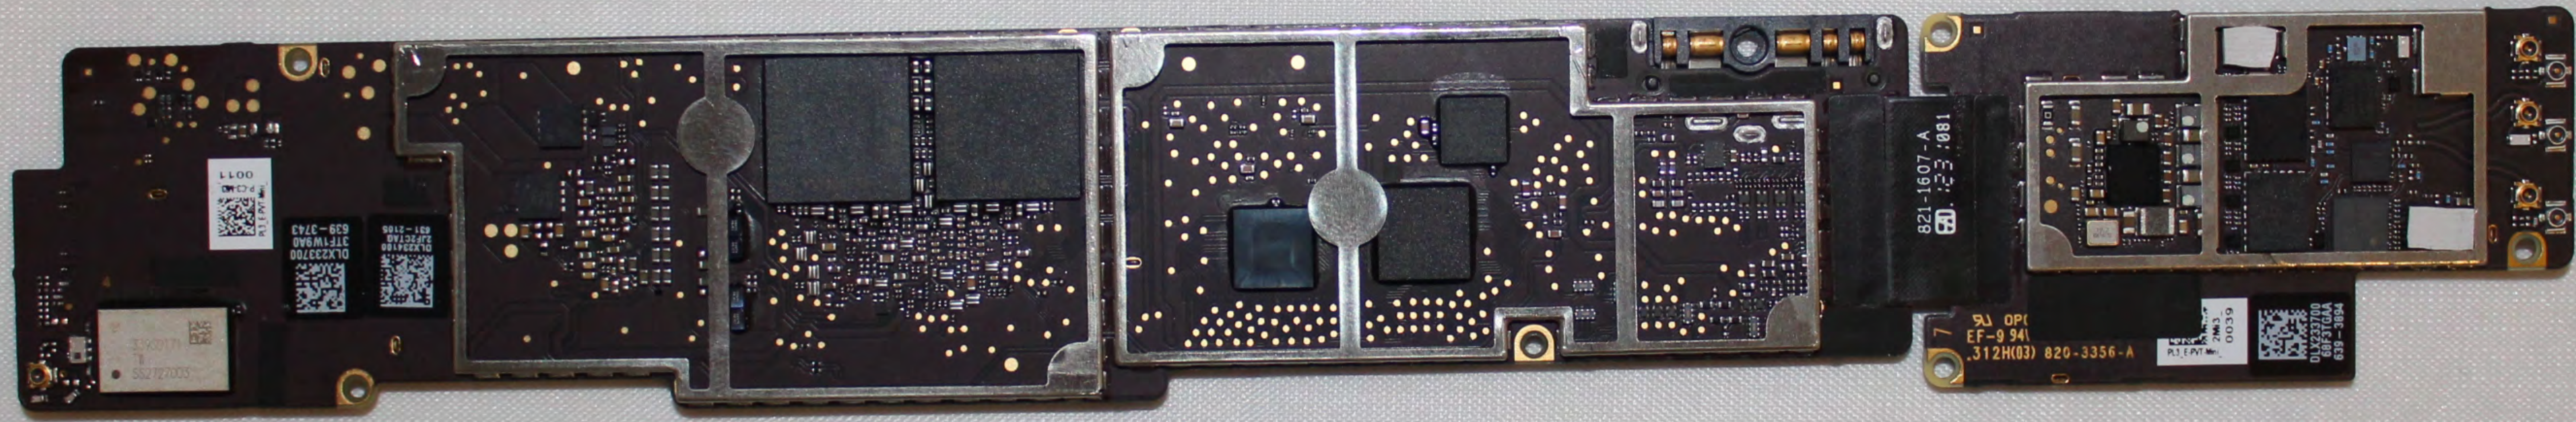

A1459

Main MLB, Cellular Radio MLB with shields - Back

Wi-Fi/BT Radio Module

Main MLB

Cellular Radio MLB

A1459

Main MLB, Cellular Radio MLB without shields - Front

A1459

Main MLB, Cellular Radio MLB without shields - Back

A1459

Battery

Apple Confidential