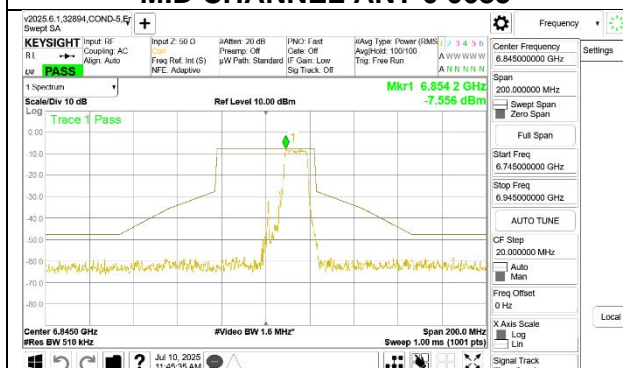

2TX SDM MODE (FCC + IC) – MRU106+26, RU Index 85