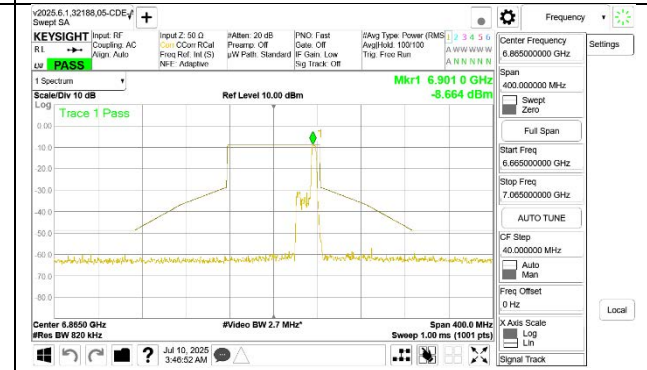

STRADDLE CHANNEL ANT 5 6865