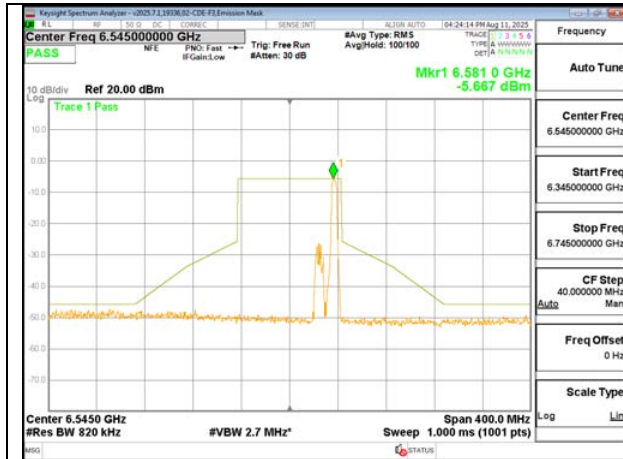

MID CHANNEL ANT 5 6705

STRADDLE CHANNEL ANT 6 6865

STRADDLE CHANNEL ANT 5 6865

2TX SDM MODE (FCC + IC) – 52-Tones, RU Index 45

2TX SDM MODE (FCC + IC) – 52-Tones, RU Index 52

STRADDLE CHANNEL ANT 6 6545

STRADDLE CHANNEL ANT 5 6545