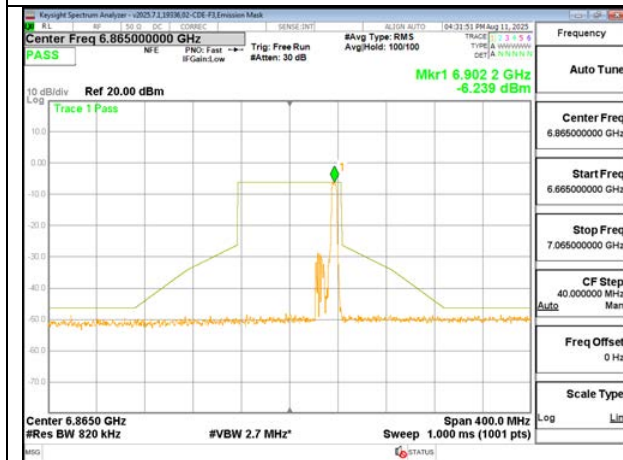

STRADDLE CHANNEL ANT 6 6865