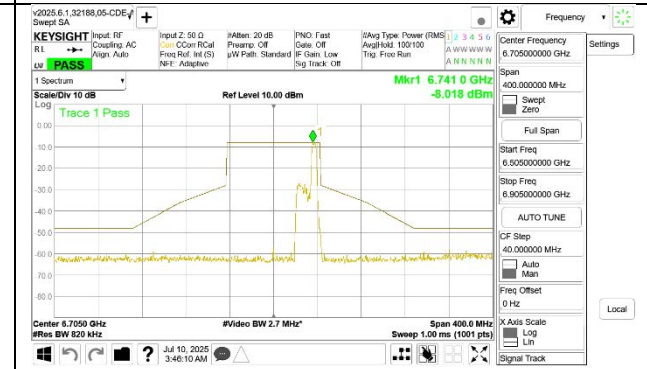

STRADDLE CHANNEL ANT 5 6865

2TX CDD MODE (FCC + IC) – 52-Tones, RU Index 45

2TX CDD MODE (FCC + IC) – 52-Tones, RU Index 52

STRADDLE CHANNEL ANT 6 6545

STRADDLE CHANNEL ANT 5 6545

MID CHANNEL ANT 6 6705

MID CHANNEL ANT 5 6705