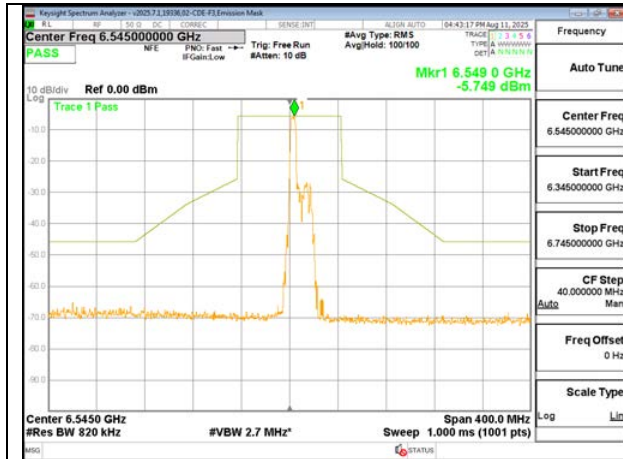

STRADDLE CHANNEL ANT 6 6865

STRADDLE CHANNEL ANT 5 6865

2TX CDD MODE (FCC + IC) – SU Mode

2TX SDM MODE (FCC + IC) – 52-Tones, RU Index 37

STRADDLE CHANNEL ANT 6 6545

STRADDLE CHANNEL ANT 5 6545

MID CHANNEL ANT 6 6705

MID CHANNEL ANT 5 6705

STRADDLE CHANNEL ANT 6 6865

STRADDLE CHANNEL ANT 5 6865

2TX SDM MODE (FCC + IC) – 52-Tones, RU Index 45

2TX SDM MODE (FCC + IC) – 52-Tones, RU Index 52

STRADDLE CHANNEL ANT 6 6545

STRADDLE CHANNEL ANT 5 6545