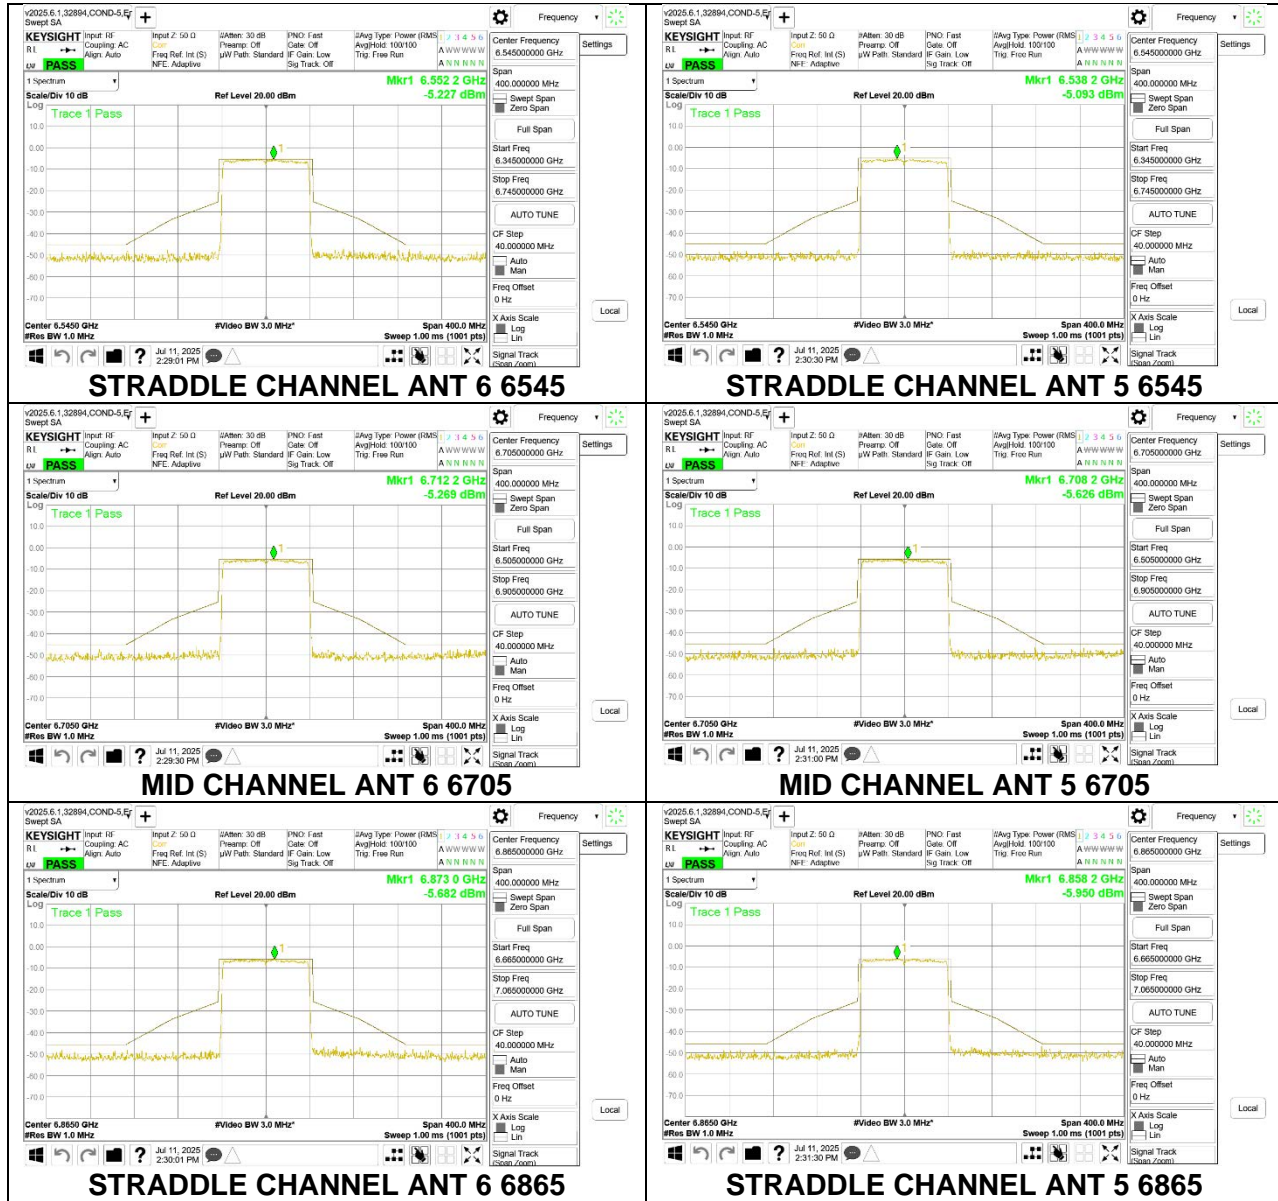

MID CHANNEL ANT 5 6705

STRADDLE CHANNEL ANT 6 6865

STRADDLE CHANNEL ANT 5 6865

2TX SDM MODE (FCC + IC) – 52-Tones, RU Index 45

2TX SDM MODE (FCC + IC) – 52-Tones, RU Index 52

STRADDLE CHANNEL ANT 6 6545

STRADDLE CHANNEL ANT 5 6545

MID CHANNEL ANT 6 6705

MID CHANNEL ANT 5 6705

STRADDLE CHANNEL ANT 6 6865

STRADDLE CHANNEL ANT 5 6865

2TX SDM MODE (FCC + IC) – SU Mode

9.8.12 802.11be EHT160 MODE IN THE UNII-7 BAND

1TX Antenna 6 MODE (FCC+IC) MOBILE – 106-Tones, RU Index 53

1TX Antenna 6 MODE (FCC+IC) MOBILE – 106-Tones, RU Index S60

1TX Antenna 6 MODE (FCC+IC) MOBILE – SU MODE

1TX Antenna 5 MODE (FCC+IC) MOBILE – 106-Tones, RU Index 53

1TX Antenna 5 MODE (FCC+IC) MOBILE – 106-Tones, RU Index S60