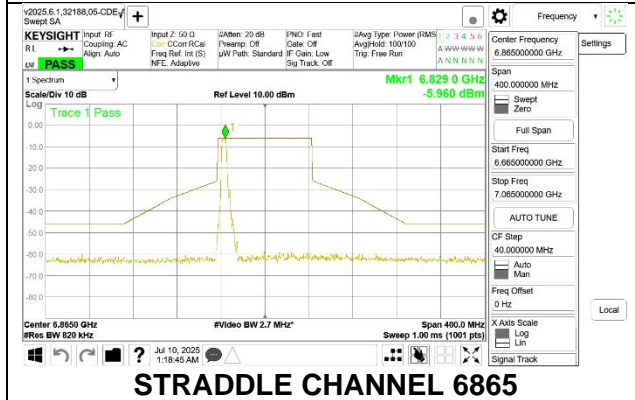

2TX SDM MODE (FCC + IC) – MRU106+26, RU Index 85

2TX SDM MODE (FCC + IC) – SU Mode

LOW CHANNEL ANT 6 6565

LOW CHANNEL ANT 5 6565

MID CHANNEL ANT 6 6685

MID CHANNEL ANT 5 6685

HIGH CHANNEL ANT 6 6845

HIGH CHANNEL ANT 5 6845

9.8.11 802.11be EHT80 MODE IN THE UNII-7 BAND

1TX Antenna 6 MODE (FCC-IC) MOBILE – 52-Tones, RU Index 37

1TX Antenna 6 MODE (FCC-IC) MOBILE – 52-Tones, RU Index 45

1TX Antenna 6 MODE (FCC-IC) MOBILE – 52-Tones, RU Index 52