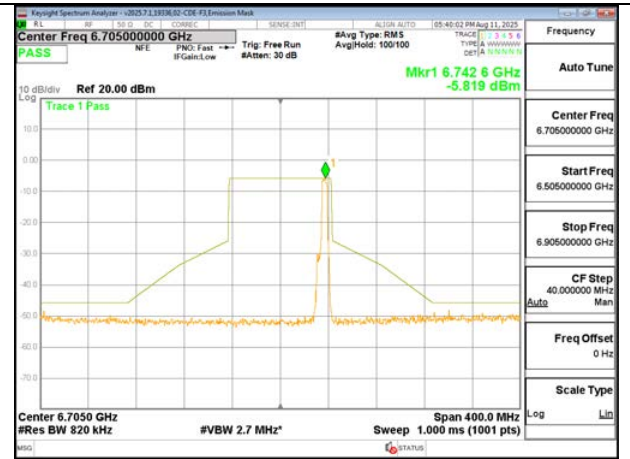

MID CHANNEL ANT 5 6705