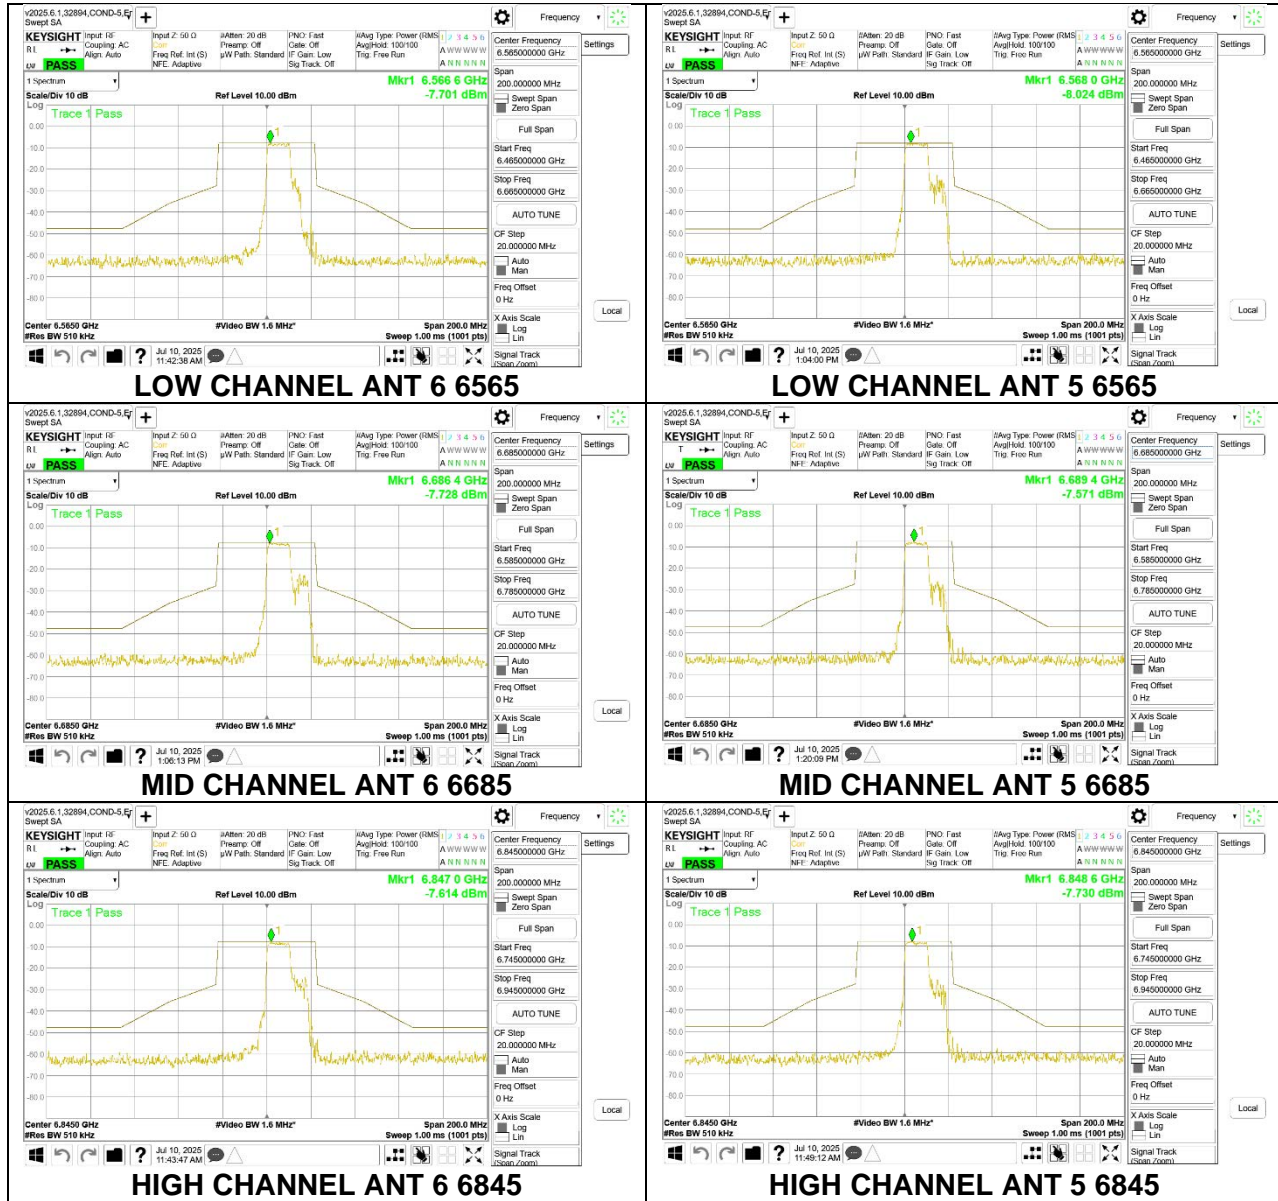

2TX SDM MODE (FCC + IC) – MRU106+26, RU Index 82

LOW CHANNEL ANT 6 6565

LOW CHANNEL ANT 5 6565

MID CHANNEL ANT 6 6685

MID CHANNEL ANT 5 6685

HIGH CHANNEL ANT 6 6845

HIGH CHANNEL ANT 5 6845

2TX SDM MODE (FCC + IC) – MRU106+26, RU Index 84

2TX SDM MODE (FCC + IC) – MRU106+26, RU Index 85

2TX SDM MODE (FCC + IC) – SU Mode

LOW CHANNEL ANT 6 6565

LOW CHANNEL ANT 5 6565

MID CHANNEL ANT 6 6685

MID CHANNEL ANT 5 6685

HIGH CHANNEL ANT 6 6845

HIGH CHANNEL ANT 5 6845

9.8.11 802.11be EHT80 MODE IN THE UNII-7 BAND

1TX Antenna 6 MODE (FCC-IC) MOBILE – 52-Tones, RU Index 37

1TX Antenna 6 MODE (FCC-IC) MOBILE – 52-Tones, RU Index 45

1TX Antenna 6 MODE (FCC-IC) MOBILE – 52-Tones, RU Index 52

1TX Antenna 6 MODE (FCC+IC) MOBILE – SU MODE

1TX Antenna 5 MODE (FCC+IC) MOBILE – 52-Tones, RU Index 37

1TX Antenna 5 MODE (FCC+IC) MOBILE – 52-Tones, RU Index 45

1TX Antenna 5 MODE (FCC+IC) MOBILE – 52-Tones, RU Index 52