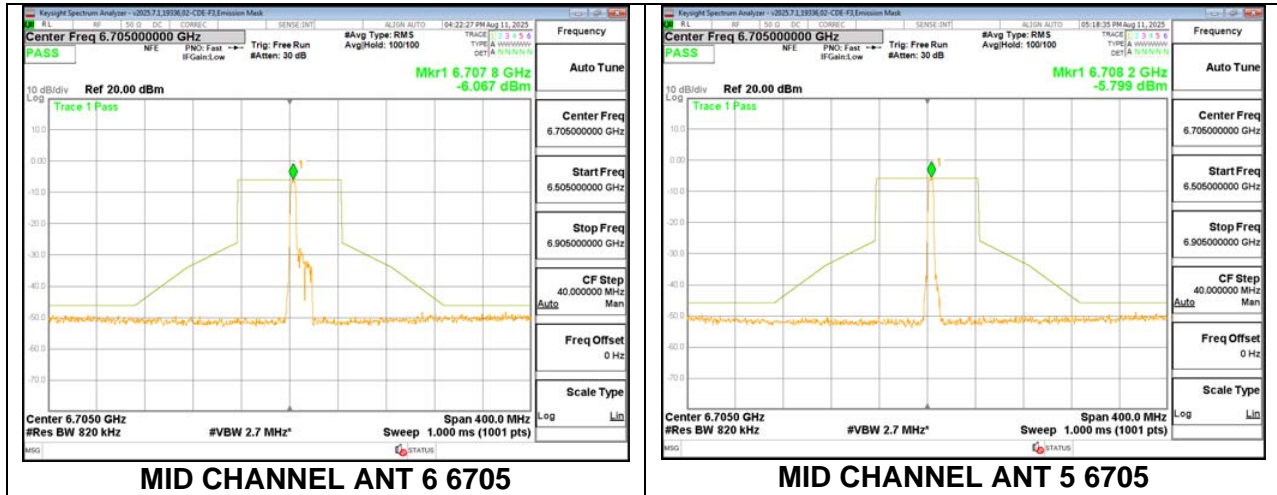

MID CHANNEL ANT 5 6705

STRADDLE CHANNEL ANT 6 6865

STRADDLE CHANNEL ANT 5 6865

2TX SDM MODE (FCC + IC) – 52-Tones, RU Index 45

2TX SDM MODE (FCC + IC) – 52-Tones, RU Index 52

STRADDLE CHANNEL ANT 6 6545

STRADDLE CHANNEL ANT 5 6545