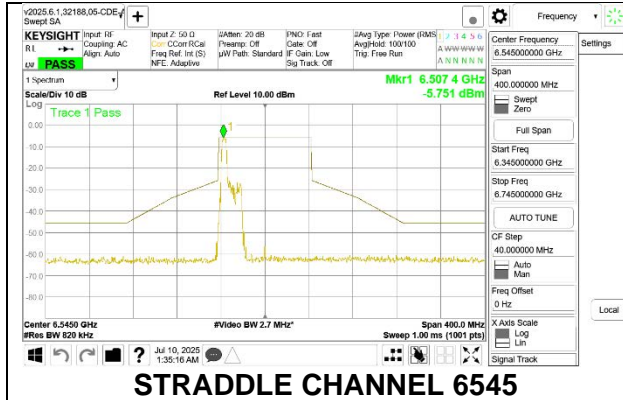

2TX SDM MODE (FCC + IC) – MRU106+26, RU Index 85

2TX SDM MODE (FCC + IC) – SU Mode

LOW CHANNEL ANT 6 6565

LOW CHANNEL ANT 5 6565

MID CHANNEL ANT 6 6685

MID CHANNEL ANT 5 6685

HIGH CHANNEL ANT 6 6845

HIGH CHANNEL ANT 5 6845

9.8.11 802.11be EHT80 MODE IN THE UNII-7 BAND

1TX Antenna 6 MODE (FCC-IC) MOBILE – 52-Tones, RU Index 37

1TX Antenna 6 MODE (FCC-IC) MOBILE – 52-Tones, RU Index 45

1TX Antenna 6 MODE (FCC-IC) MOBILE – 52-Tones, RU Index 52