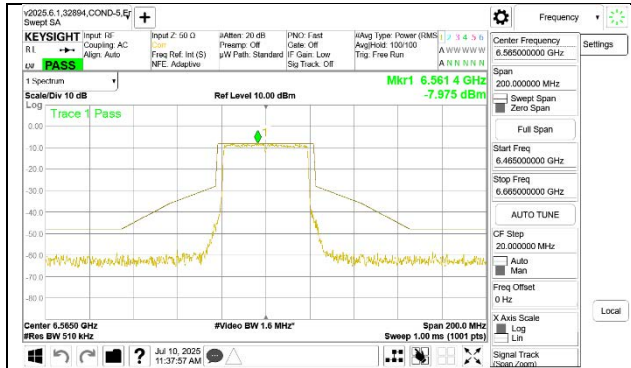

2TX SDM MODE (FCC + IC) – SU Mode

LOW CHANNEL ANT 6 6565