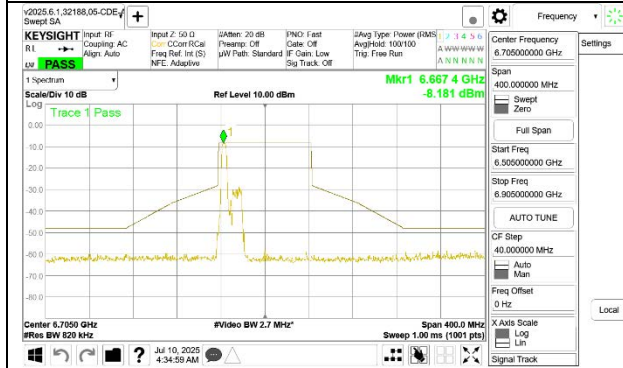

1TX Antenna 5 MODE (FCC+IC) MOBILE – SU MODE

2TX CDD MODE (FCC + IC) – 52-Tones, RU Index 37

STRADDLE CHANNEL ANT 6 6545

STRADDLE CHANNEL ANT 5 6545

MID CHANNEL ANT 6 6705

MID CHANNEL ANT 5 6705

STRADDLE CHANNEL ANT 6 6865

STRADDLE CHANNEL ANT 5 6865

2TX CDD MODE (FCC + IC) – 52-Tones, RU Index 45

2TX CDD MODE (FCC + IC) – 52-Tones, RU Index 52

STRADDLE CHANNEL ANT 6 6545

STRADDLE CHANNEL ANT 5 6545

MID CHANNEL ANT 6 6705

MID CHANNEL ANT 5 6705