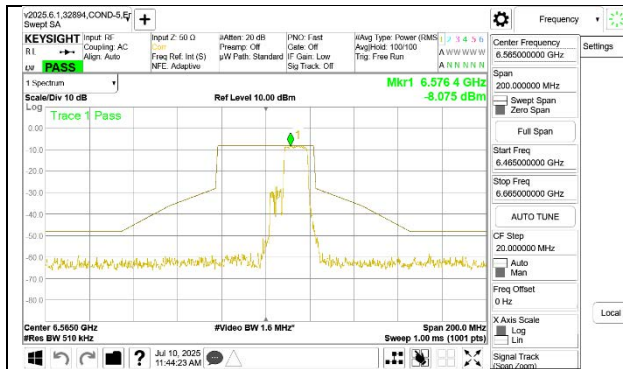

2TX SDM MODE (FCC + IC) – MRU106+26, RU Index 82

LOW CHANNEL ANT 6 6565

LOW CHANNEL ANT 5 6565

MID CHANNEL ANT 6 6685

MID CHANNEL ANT 5 6685

HIGH CHANNEL ANT 6 6845

HIGH CHANNEL ANT 5 6845

2TX SDM MODE (FCC + IC) – MRU106+26, RU Index 84

2TX SDM MODE (FCC + IC) – MRU106+26, RU Index 85

2TX SDM MODE (FCC + IC) – SU Mode

LOW CHANNEL ANT 6 6565

LOW CHANNEL ANT 5 6565

MID CHANNEL ANT 6 6685

MID CHANNEL ANT 5 6685

HIGH CHANNEL ANT 6 6845

HIGH CHANNEL ANT 5 6845