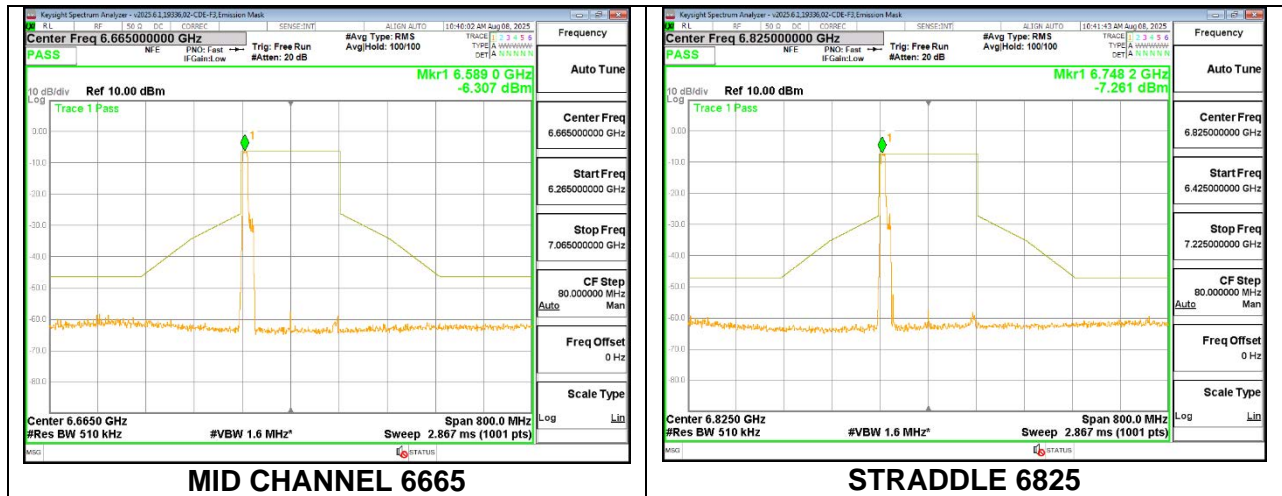

MID CHANNEL ANT 6 6705

MID CHANNEL ANT 5 6705

STRADDLE CHANNEL ANT 6 6865

STRADDLE CHANNEL ANT 5 6865

2TX SDM MODE (FCC + IC) – SU Mode

9.8.12 802.11be EHT160 MODE IN THE UNII-7 BAND

1TX Antenna 6 MODE (FCC+IC) MOBILE – 106-Tones, RU Index 53