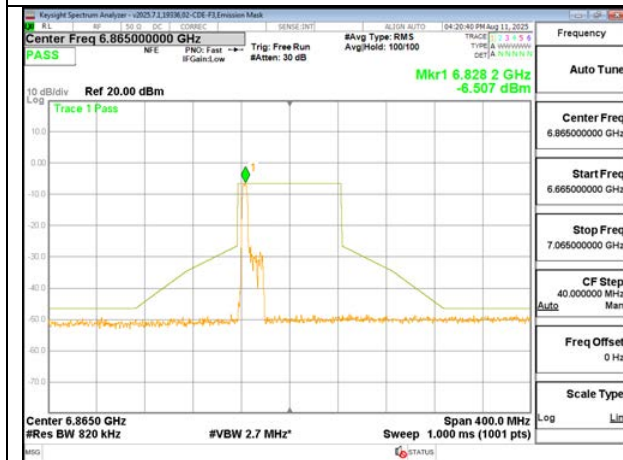

STRADDLE CHANNEL ANT 6 6865