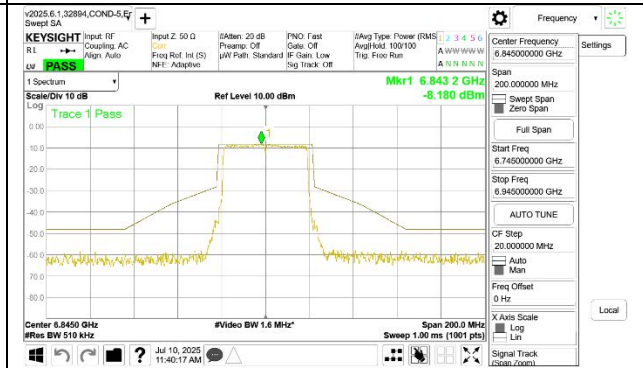

2TX SDM MODE (FCC + IC) – MRU106+26, RU Index 85

2TX SDM MODE (FCC + IC) – SU Mode

LOW CHANNEL ANT 6 6565

LOW CHANNEL ANT 5 6565

MID CHANNEL ANT 6 6685

MID CHANNEL ANT 5 6685

HIGH CHANNEL ANT 6 6845

HIGH CHANNEL ANT 5 6845