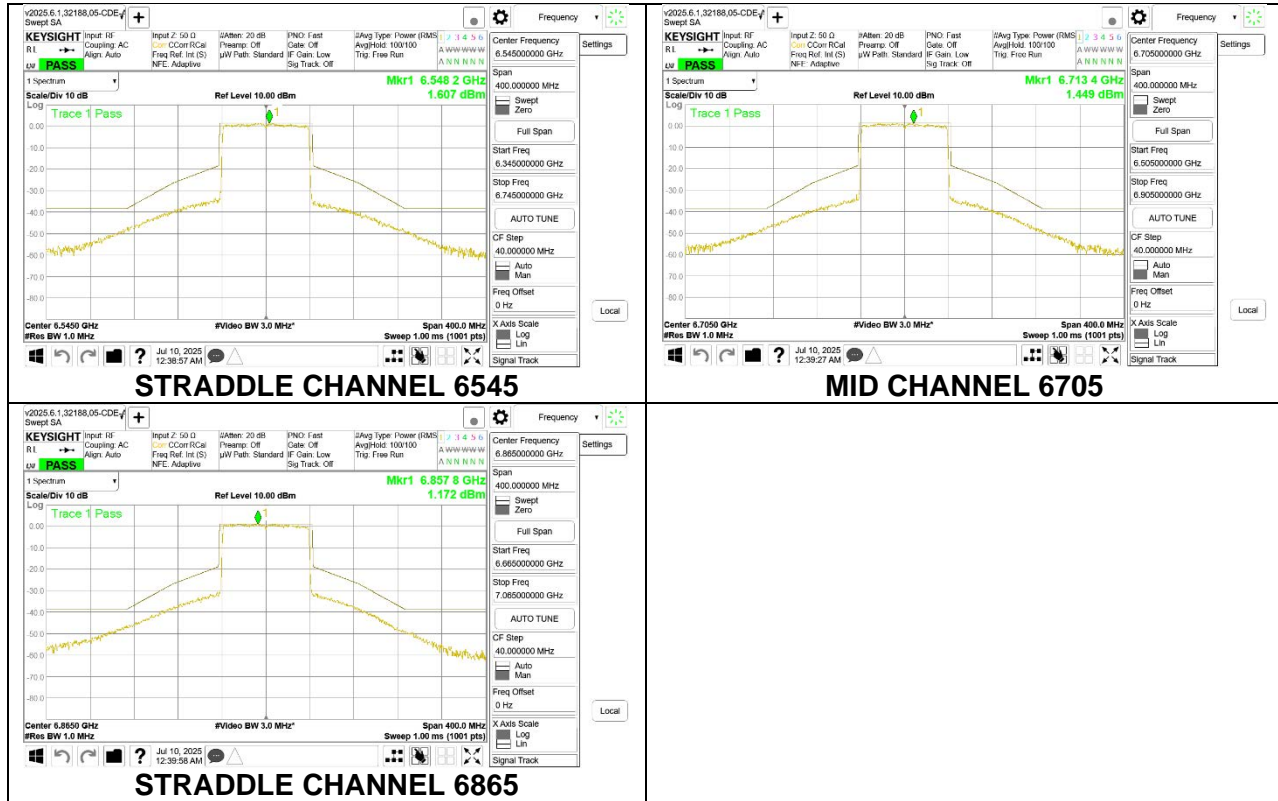

1TX Antenna 6 MODE (FCC+IC) MOBILE – SU MODE

1TX Antenna 5 MODE (FCC+IC) MOBILE – 52-Tones, RU Index 37

1TX Antenna 5 MODE (FCC+IC) MOBILE – 52-Tones, RU Index 45

1TX Antenna 5 MODE (FCC+IC) MOBILE – 52-Tones, RU Index 52

1TX Antenna 5 MODE (FCC+IC) MOBILE – SU MODE

2TX CDD MODE (FCC + IC) – 52-Tones, RU Index 37

STRADDLE CHANNEL ANT 6 6545

STRADDLE CHANNEL ANT 5 6545

MID CHANNEL ANT 6 6705

MID CHANNEL ANT 5 6705

STRADDLE CHANNEL ANT 6 6865

STRADDLE CHANNEL ANT 5 6865

2TX CDD MODE (FCC + IC) – 52-Tones, RU Index 45

2TX CDD MODE (FCC + IC) – 52-Tones, RU Index 52

STRADDLE CHANNEL ANT 6 6545

STRADDLE CHANNEL ANT 5 6545

MID CHANNEL ANT 6 6705

MID CHANNEL ANT 5 6705