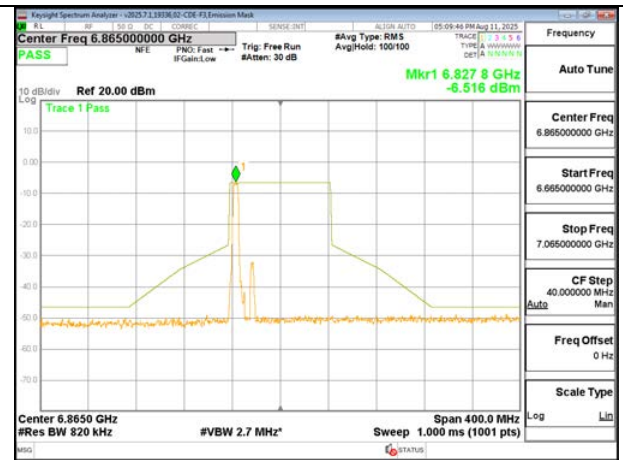

STRADDLE CHANNEL ANT 5 6865