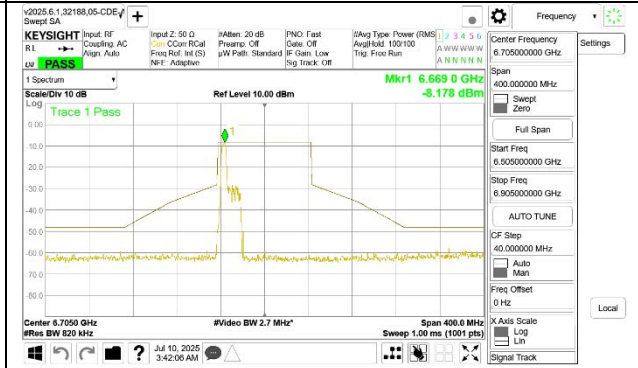

1TX Antenna 5 MODE (FCC+IC) MOBILE – SU MODE

2TX CDD MODE (FCC + IC) – 52-Tones, RU Index 37

STRADDLE CHANNEL ANT 6 6545

STRADDLE CHANNEL ANT 5 6545

MID CHANNEL ANT 6 6705

MID CHANNEL ANT 5 6705

STRADDLE CHANNEL ANT 6 6865

STRADDLE CHANNEL ANT 5 6865

2TX CDD MODE (FCC + IC) – 52-Tones, RU Index 45

2TX CDD MODE (FCC + IC) – 52-Tones, RU Index 52

STRADDLE CHANNEL ANT 6 6545

STRADDLE CHANNEL ANT 5 6545

MID CHANNEL ANT 6 6705

MID CHANNEL ANT 5 6705