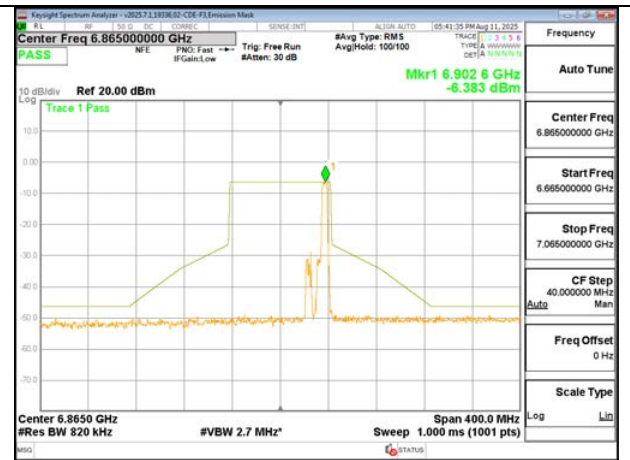

STRADDLE CHANNEL ANT 5 6865