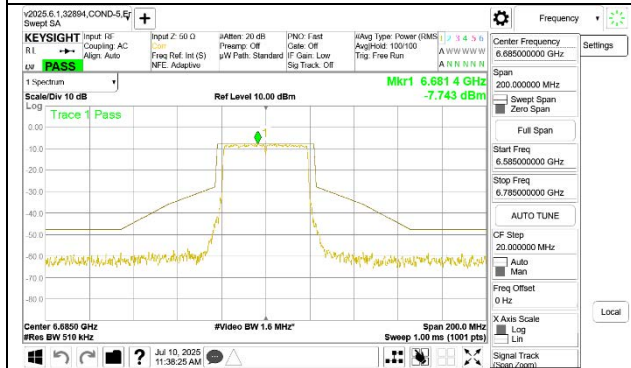

2TX SDM MODE (FCC + IC) – MRU106+26, RU Index 85

2TX SDM MODE (FCC + IC) – SU Mode

LOW CHANNEL ANT 6 6565

LOW CHANNEL ANT 5 6565

MID CHANNEL ANT 6 6685

MID CHANNEL ANT 5 6685

HIGH CHANNEL ANT 6 6845

HIGH CHANNEL ANT 5 6845