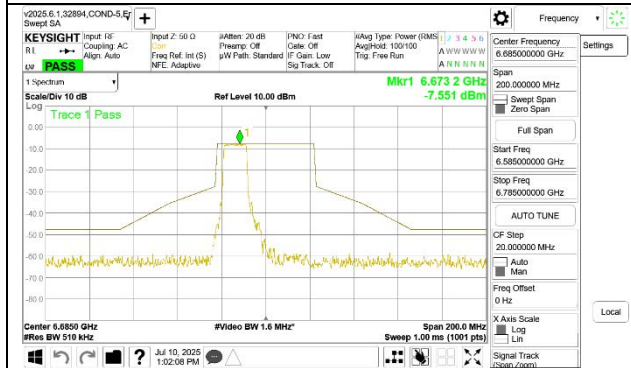

2TX SDM MODE (FCC + IC) – MRU106+26, RU Index 82

LOW CHANNEL ANT 6 6565

LOW CHANNEL ANT 5 6565

MID CHANNEL ANT 6 6685

MID CHANNEL ANT 5 6685

HIGH CHANNEL ANT 6 6845

HIGH CHANNEL ANT 5 6845

2TX SDM MODE (FCC + IC) – MRU106+26, RU Index 84