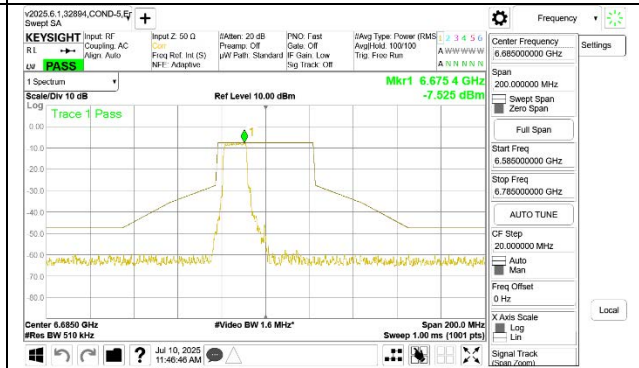

2TX SDM MODE (FCC + IC) – MRU106+26, RU Index 82

LOW CHANNEL ANT 6 6565

LOW CHANNEL ANT 5 6565

MID CHANNEL ANT 6 6685

MID CHANNEL ANT 5 6685

HIGH CHANNEL ANT 6 6845

HIGH CHANNEL ANT 5 6845

2TX SDM MODE (FCC + IC) – MRU106+26, RU Index 84