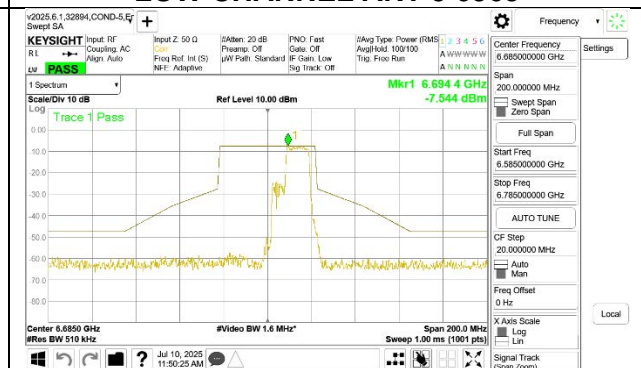

2TX SDM MODE (FCC + IC) – MRU106+26, RU Index 85