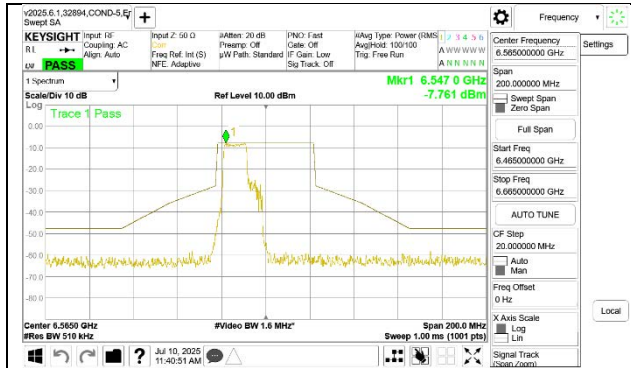

2TX SDM MODE (FCC + IC) – MRU106+26, RU Index 82

LOW CHANNEL ANT 6 6565

LOW CHANNEL ANT 5 6565

MID CHANNEL ANT 6 6685

MID CHANNEL ANT 5 6685

HIGH CHANNEL ANT 6 6845

HIGH CHANNEL ANT 5 6845

2TX SDM MODE (FCC + IC) – MRU106+26, RU Index 84