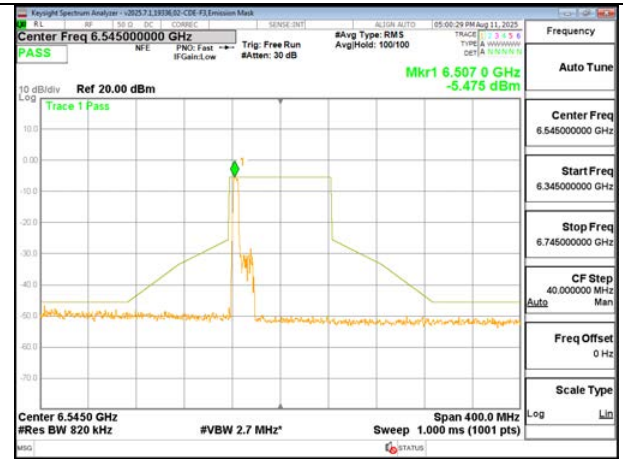

STRADDLE CHANNEL ANT 6 6865

STRADDLE CHANNEL ANT 5 6865

2TX CDD MODE (FCC + IC) – SU Mode

2TX SDM MODE (FCC + IC) – 52-Tones, RU Index 37

STRADDLE CHANNEL ANT 6 6545

STRADDLE CHANNEL ANT 5 6545

MID CHANNEL ANT 6 6705