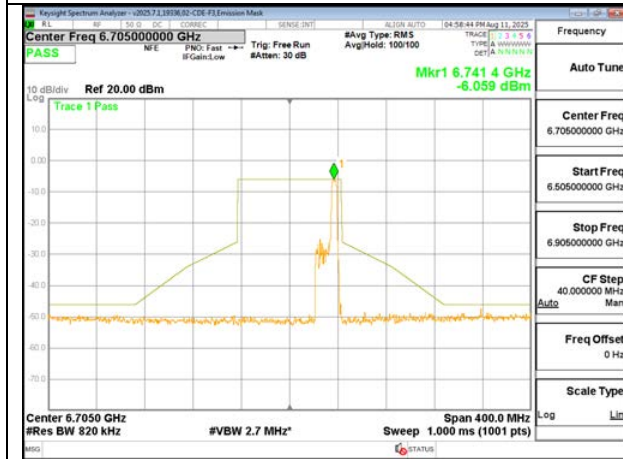

MID CHANNEL ANT 5 6705

STRADDLE CHANNEL ANT 6 6865

STRADDLE CHANNEL ANT 5 6865

2TX SDM MODE (FCC + IC) – 52-Tones, RU Index 45

2TX SDM MODE (FCC + IC) – 52-Tones, RU Index 52

STRADDLE CHANNEL ANT 6 6545

STRADDLE CHANNEL ANT 5 6545