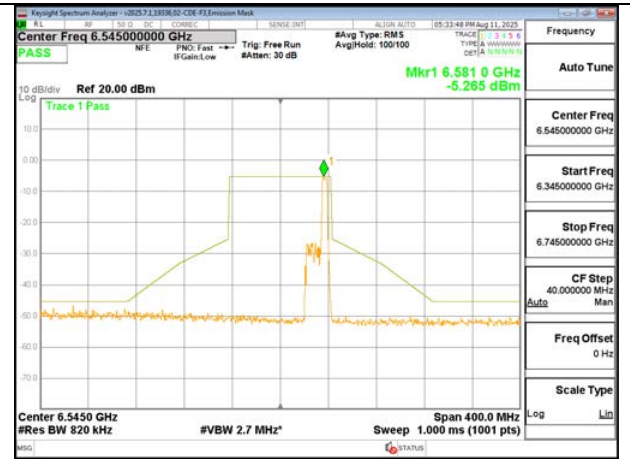

MID CHANNEL ANT 5 6705

STRADDLE CHANNEL ANT 6 6865

STRADDLE CHANNEL ANT 5 6865

2TX SDM MODE (FCC + IC) – 52-Tones, RU Index 45

2TX SDM MODE (FCC + IC) – 52-Tones, RU Index 52

STRADDLE CHANNEL ANT 6 6545

STRADDLE CHANNEL ANT 5 6545