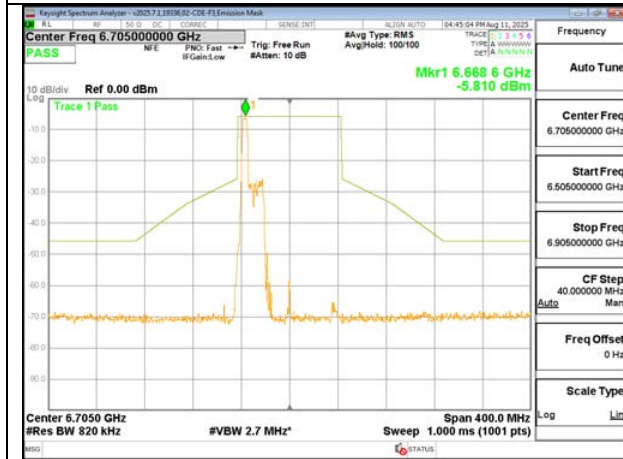

STRADDLE CHANNEL ANT 6 6865

STRADDLE CHANNEL ANT 5 6865

2TX CDD MODE (FCC + IC) – SU Mode

2TX SDM MODE (FCC + IC) – 52-Tones, RU Index 37

STRADDLE CHANNEL ANT 6 6545

STRADDLE CHANNEL ANT 5 6545

MID CHANNEL ANT 6 6705