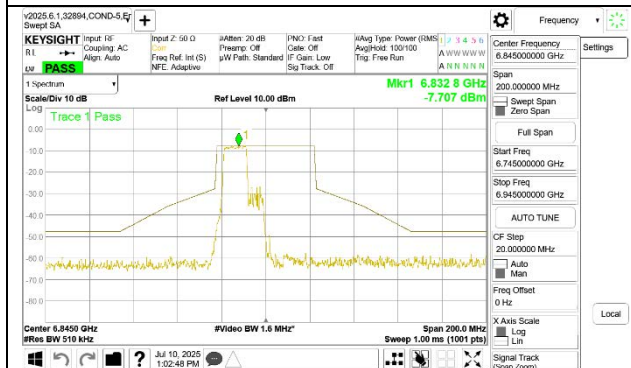

2TX SDM MODE (FCC + IC) – MRU106+26, RU Index 82

LOW CHANNEL ANT 6 6565

LOW CHANNEL ANT 5 6565

MID CHANNEL ANT 6 6685

MID CHANNEL ANT 5 6685

HIGH CHANNEL ANT 6 6845

HIGH CHANNEL ANT 5 6845

2TX SDM MODE (FCC + IC) – MRU106+26, RU Index 84

2TX SDM MODE (FCC + IC) – MRU106+26, RU Index 85

2TX SDM MODE (FCC + IC) – SU Mode

LOW CHANNEL ANT 6 6565

LOW CHANNEL ANT 5 6565

MID CHANNEL ANT 6 6685

MID CHANNEL ANT 5 6685

HIGH CHANNEL ANT 6 6845

HIGH CHANNEL ANT 5 6845