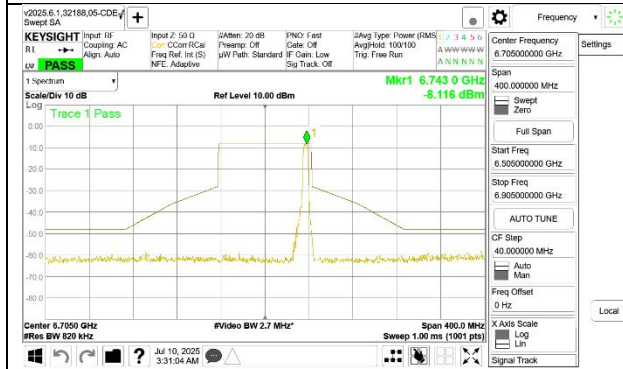

STRADDLE CHANNEL ANT 5 6865

2TX CDD MODE (FCC + IC) – 52-Tones, RU Index 45

2TX CDD MODE (FCC + IC) – 52-Tones, RU Index 52

STRADDLE CHANNEL ANT 6 6545

STRADDLE CHANNEL ANT 5 6545

MID CHANNEL ANT 6 6705

MID CHANNEL ANT 5 6705