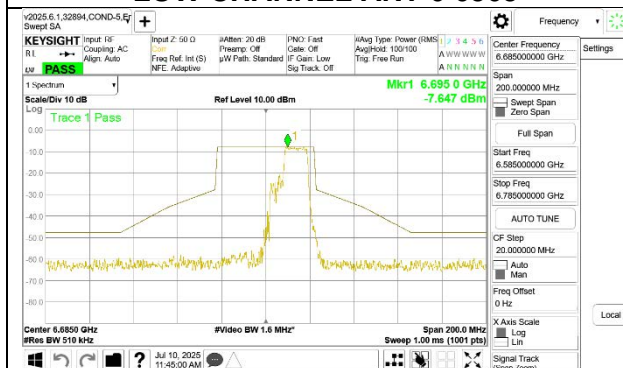

2TX SDM MODE (FCC + IC) – MRU106+26, RU Index 82

LOW CHANNEL ANT 6 6565

LOW CHANNEL ANT 5 6565

MID CHANNEL ANT 6 6685

MID CHANNEL ANT 5 6685

HIGH CHANNEL ANT 6 6845

HIGH CHANNEL ANT 5 6845

2TX SDM MODE (FCC + IC) – MRU106+26, RU Index 84

2TX SDM MODE (FCC + IC) – MRU106+26, RU Index 85

2TX SDM MODE (FCC + IC) – SU Mode

LOW CHANNEL ANT 6 6565

LOW CHANNEL ANT 5 6565

MID CHANNEL ANT 6 6685

MID CHANNEL ANT 5 6685

HIGH CHANNEL ANT 6 6845

HIGH CHANNEL ANT 5 6845