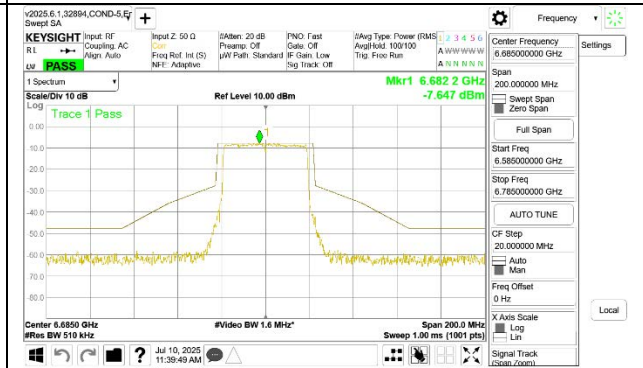

2TX SDM MODE (FCC + IC) – MRU106+26, RU Index 85

2TX SDM MODE (FCC + IC) – SU Mode

LOW CHANNEL ANT 6 6565

LOW CHANNEL ANT 5 6565

MID CHANNEL ANT 6 6685

MID CHANNEL ANT 5 6685

HIGH CHANNEL ANT 6 6845

HIGH CHANNEL ANT 5 6845