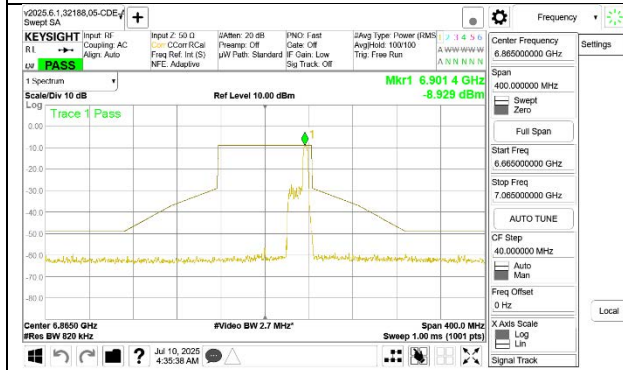

STRADDLE CHANNEL ANT 5 6865

2TX CDD MODE (FCC + IC) – 52-Tones, RU Index 45

2TX CDD MODE (FCC + IC) – 52-Tones, RU Index 52

STRADDLE CHANNEL ANT 6 6545

STRADDLE CHANNEL ANT 5 6545

MID CHANNEL ANT 6 6705

MID CHANNEL ANT 5 6705

STRADDLE CHANNEL ANT 6 6865

STRADDLE CHANNEL ANT 5 6865

2TX CDD MODE (FCC + IC) – SU Mode

2TX SDM MODE (FCC + IC) – 52-Tones, RU Index 37

STRADDLE CHANNEL ANT 6 6545

STRADDLE CHANNEL ANT 5 6545

MID CHANNEL ANT 6 6705