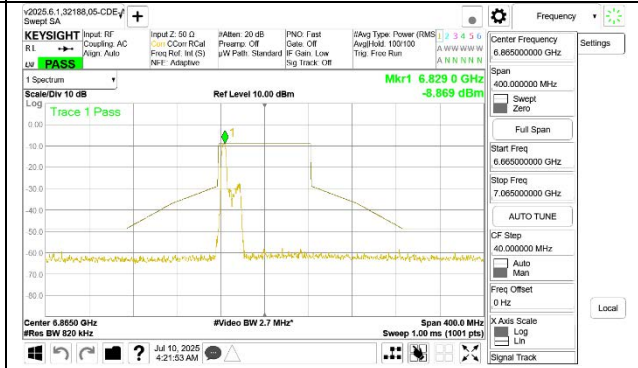

1TX Antenna 5 MODE (FCC+IC) MOBILE – SU MODE

2TX CDD MODE (FCC + IC) – 52-Tones, RU Index 37

STRADDLE CHANNEL ANT 6 6545

STRADDLE CHANNEL ANT 5 6545

MID CHANNEL ANT 6 6705

MID CHANNEL ANT 5 6705

STRADDLE CHANNEL ANT 6 6865

STRADDLE CHANNEL ANT 5 6865

2TX CDD MODE (FCC + IC) – 52-Tones, RU Index 45

2TX CDD MODE (FCC + IC) – 52-Tones, RU Index 52

STRADDLE CHANNEL ANT 6 6545

STRADDLE CHANNEL ANT 5 6545

MID CHANNEL ANT 6 6705

MID CHANNEL ANT 5 6705