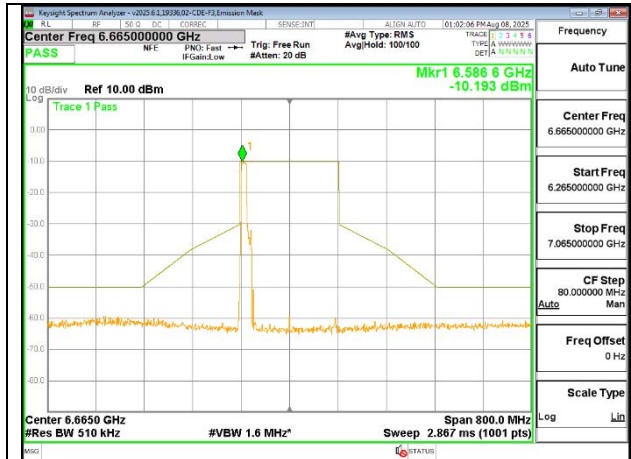

2TX CDD MODE (FCC + IC) – 106-Tones, RU Index 53

MID CHANNEL ANT 6 6665