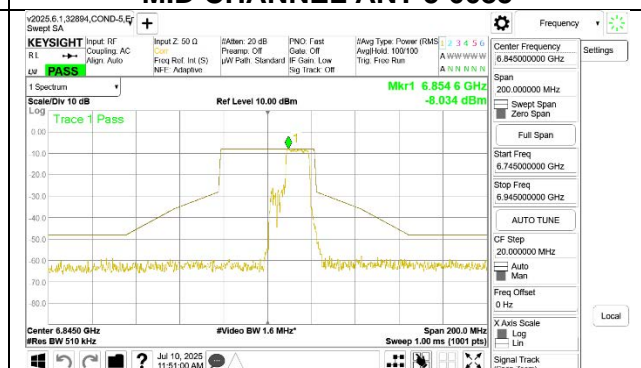

2TX SDM MODE (FCC + IC) – MRU106+26, RU Index 85