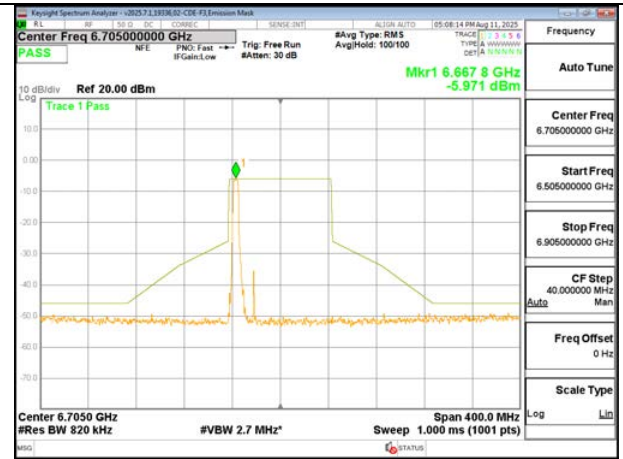

STRADDLE CHANNEL ANT 6 6865

STRADDLE CHANNEL ANT 5 6865

2TX CDD MODE (FCC + IC) – SU Mode

2TX SDM MODE (FCC + IC) – 52-Tones, RU Index 37

STRADDLE CHANNEL ANT 6 6545

STRADDLE CHANNEL ANT 5 6545

MID CHANNEL ANT 6 6705