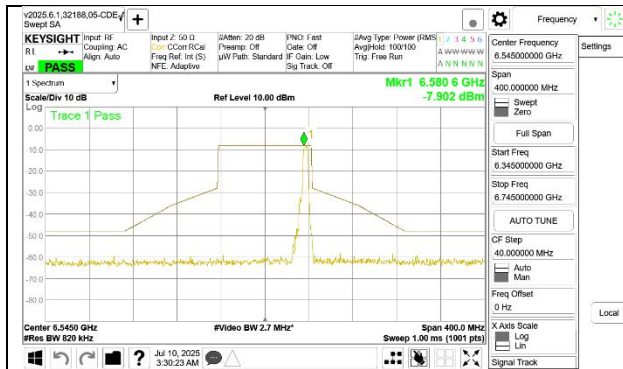

1TX Antenna 5 MODE (FCC+IC) MOBILE – SU MODE

2TX CDD MODE (FCC + IC) – 52-Tones, RU Index 37

STRADDLE CHANNEL ANT 6 6545

STRADDLE CHANNEL ANT 5 6545

MID CHANNEL ANT 6 6705

MID CHANNEL ANT 5 6705

STRADDLE CHANNEL ANT 6 6865

STRADDLE CHANNEL ANT 5 6865

2TX CDD MODE (FCC + IC) – 52-Tones, RU Index 45

2TX CDD MODE (FCC + IC) – 52-Tones, RU Index 52

STRADDLE CHANNEL ANT 6 6545

STRADDLE CHANNEL ANT 5 6545

MID CHANNEL ANT 6 6705

MID CHANNEL ANT 5 6705