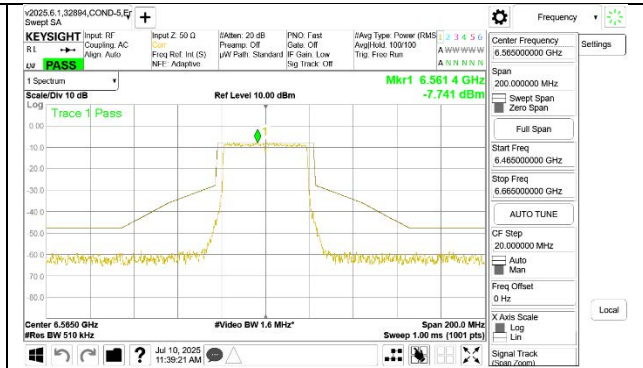

2TX SDM MODE (FCC + IC) – MRU106+26, RU Index 82

LOW CHANNEL ANT 6 6565

LOW CHANNEL ANT 5 6565

MID CHANNEL ANT 6 6685

MID CHANNEL ANT 5 6685

HIGH CHANNEL ANT 6 6845

HIGH CHANNEL ANT 5 6845

2TX SDM MODE (FCC + IC) – MRU106+26, RU Index 84

2TX SDM MODE (FCC + IC) – MRU106+26, RU Index 85

2TX SDM MODE (FCC + IC) – SU Mode

LOW CHANNEL ANT 6 6565

LOW CHANNEL ANT 5 6565

MID CHANNEL ANT 6 6685

MID CHANNEL ANT 5 6685

HIGH CHANNEL ANT 6 6845

HIGH CHANNEL ANT 5 6845