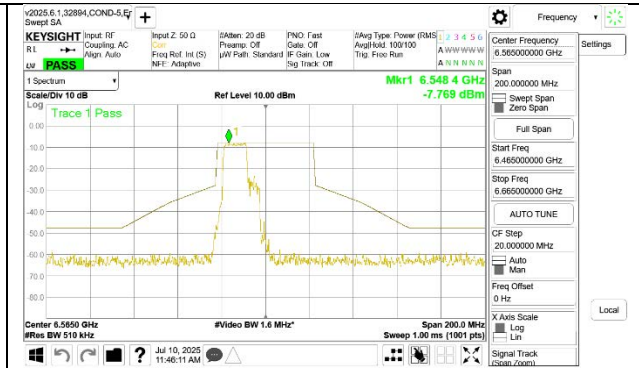

2TX SDM MODE (FCC + IC) – MRU106+26, RU Index 82

LOW CHANNEL ANT 6 6565

LOW CHANNEL ANT 5 6565

MID CHANNEL ANT 6 6685

MID CHANNEL ANT 5 6685

HIGH CHANNEL ANT 6 6845

HIGH CHANNEL ANT 5 6845

2TX SDM MODE (FCC + IC) – MRU106+26, RU Index 84

2TX SDM MODE (FCC + IC) – MRU106+26, RU Index 85

2TX SDM MODE (FCC + IC) – SU Mode

LOW CHANNEL ANT 6 6565

LOW CHANNEL ANT 5 6565

MID CHANNEL ANT 6 6685

MID CHANNEL ANT 5 6685

HIGH CHANNEL ANT 6 6845

HIGH CHANNEL ANT 5 6845