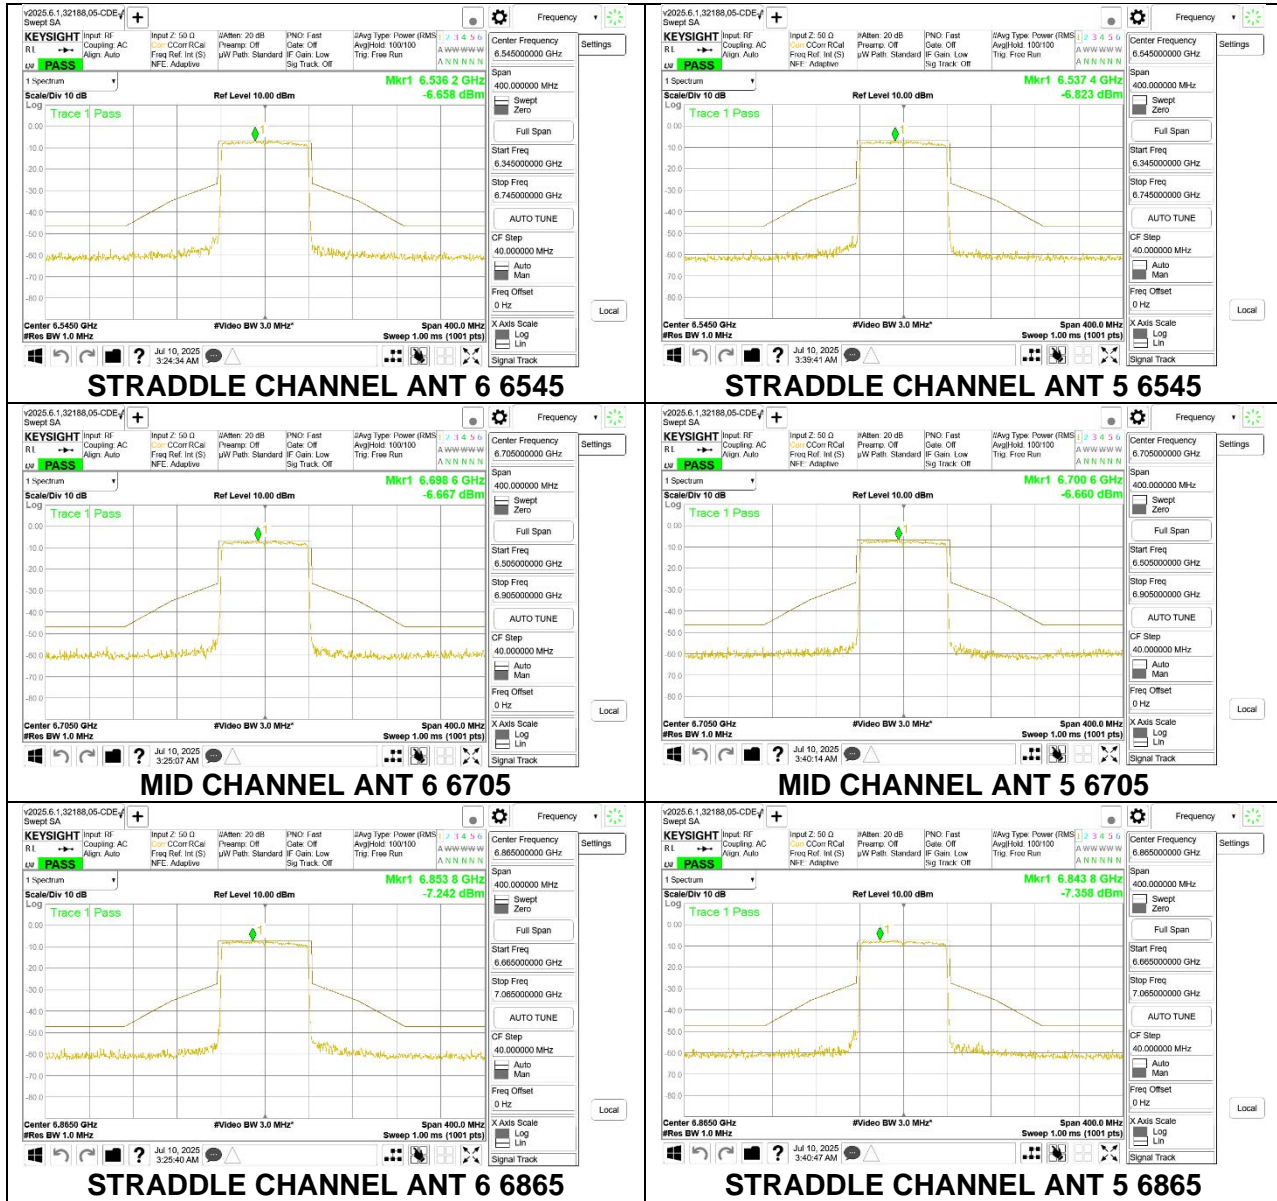

1TX Antenna 6 MODE (FCC+IC) MOBILE – SU MODE

1TX Antenna 5 MODE (FCC+IC) MOBILE – 52-Tones, RU Index 37

1TX Antenna 5 MODE (FCC+IC) MOBILE – 52-Tones, RU Index 45

1TX Antenna 5 MODE (FCC+IC) MOBILE – 52-Tones, RU Index 52

1TX Antenna 5 MODE (FCC+IC) MOBILE – SU MODE

2TX CDD MODE (FCC + IC) – 52-Tones, RU Index 37

STRADDLE CHANNEL ANT 6 6545

STRADDLE CHANNEL ANT 5 6545

MID CHANNEL ANT 6 6705

MID CHANNEL ANT 5 6705

STRADDLE CHANNEL ANT 6 6865

STRADDLE CHANNEL ANT 5 6865

2TX CDD MODE (FCC + IC) – 52-Tones, RU Index 45

2TX CDD MODE (FCC + IC) – 52-Tones, RU Index 52

STRADDLE CHANNEL ANT 6 6545

STRADDLE CHANNEL ANT 5 6545

MID CHANNEL ANT 6 6705

MID CHANNEL ANT 5 6705

STRADDLE CHANNEL ANT 6 6865

STRADDLE CHANNEL ANT 5 6865

2TX CDD MODE (FCC + IC) – SU Mode

2TX SDM MODE (FCC + IC) – 52-Tones, RU Index 37

STRADDLE CHANNEL ANT 6 6545

STRADDLE CHANNEL ANT 5 6545

MID CHANNEL ANT 6 6705