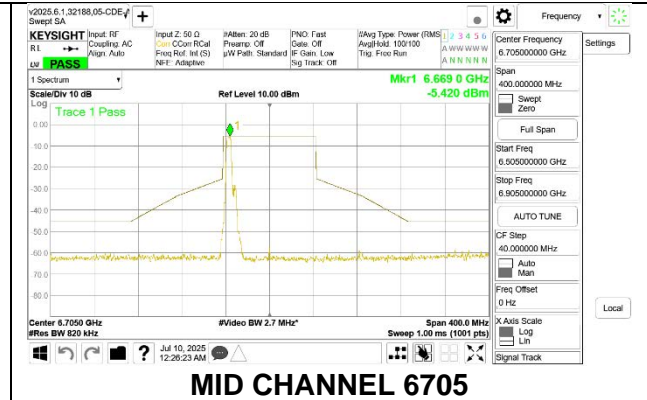

9.8.11 802.11be EHT80 MODE IN THE UNII-7 BAND

1TX Antenna 6 MODE (FCC-IC) MOBILE – 52-Tones, RU Index 37