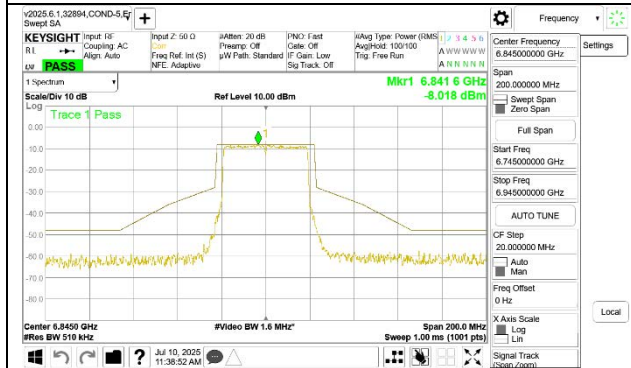

2TX SDM MODE (FCC + IC) – MRU106+26, RU Index 85

2TX SDM MODE (FCC + IC) – SU Mode

LOW CHANNEL ANT 6 6565

LOW CHANNEL ANT 5 6565

MID CHANNEL ANT 6 6685

MID CHANNEL ANT 5 6685

HIGH CHANNEL ANT 6 6845

HIGH CHANNEL ANT 5 6845