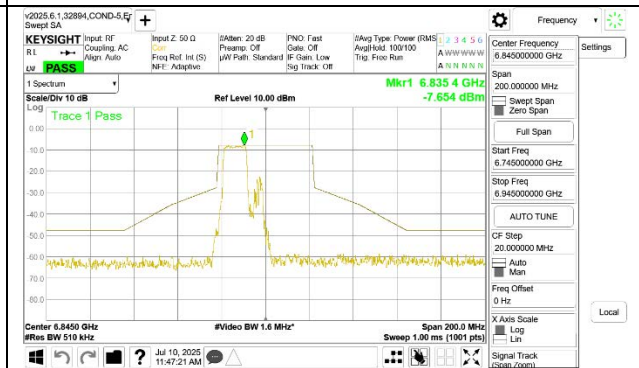

2TX SDM MODE (FCC + IC) – MRU106+26, RU Index 82

LOW CHANNEL ANT 6 6565

LOW CHANNEL ANT 5 6565

MID CHANNEL ANT 6 6685

MID CHANNEL ANT 5 6685

HIGH CHANNEL ANT 6 6845

HIGH CHANNEL ANT 5 6845

2TX SDM MODE (FCC + IC) – MRU106+26, RU Index 84