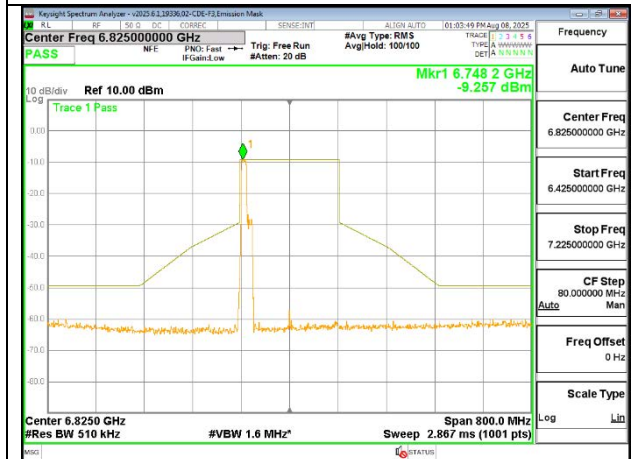

1TX Antenna 5 MODE (FCC+IC) MOBILE – SU MODE

2TX CDD MODE (FCC + IC) – 106-Tones, RU Index 53

MID CHANNEL ANT 6 6665

MID CHANNEL ANT 5 6665

STRADDLE ANT 6 6825

STRADDLE ANT 5 6825

2TX CDD MODE (FCC + IC) – 106-Tones, RU Index S60