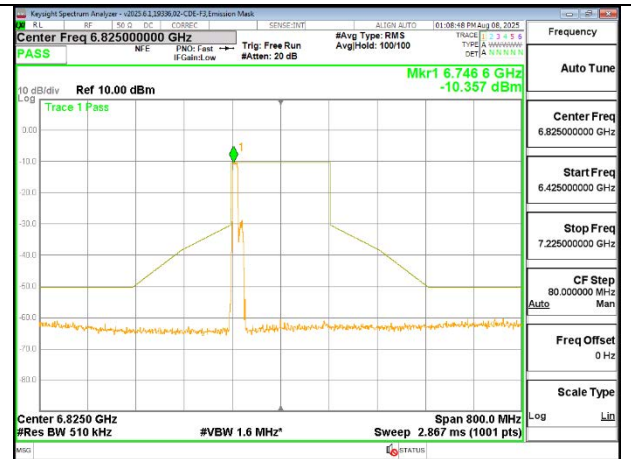

1TX Antenna 5 MODE (FCC+IC) MOBILE – SU MODE

2TX CDD MODE (FCC + IC) – 106-Tones, RU Index 53

MID CHANNEL ANT 6 6665

MID CHANNEL ANT 5 6665

STRADDLE ANT 6 6825

STRADDLE ANT 5 6825

2TX CDD MODE (FCC + IC) – 106-Tones, RU Index S60