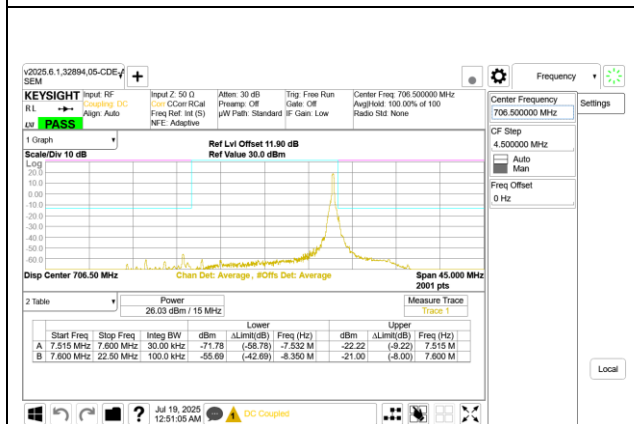

5G NR n12 15MHz BPSK Low Channel RB1-0

5G NR n12 15MHz BPSK Middle Channel RB1-0

5G NR n12 15MHz BPSK Low Channel RB1-78

5G NR n12 15MHz BPSK Middle Channel RB1-78

5G NR n12 15MHz BPSK Low Channel RB75-0

5G NR n12 15MHz BPSK Middle Channel RB75-0

5G NR n12 15MHz BPSK High Channel RB1-0

5G NR n12 15MHz BPSK High Channel RB1-78

5G NR n12 15MHz BPSK High Channel RB75-0

Intentionally Blank

9.2.3. LTE BAND 13

LTE B13 5MHz QPSK Low Channel RB1-0

LTE B13 5MHz QPSK High Channel RB1-0