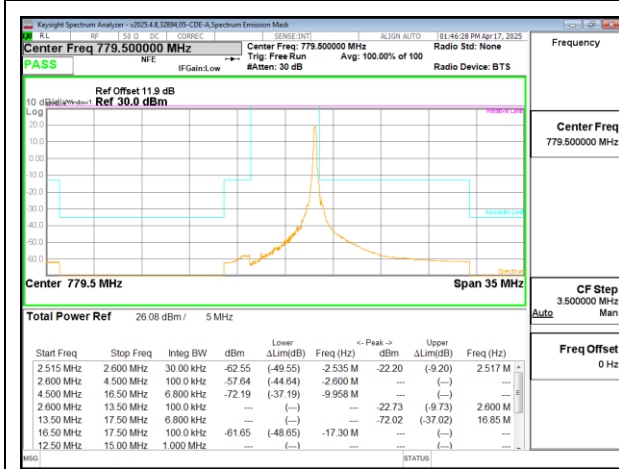

5G NR n12 15MHz BPSK High Channel RB1-0

5G NR n12 15MHz BPSK High Channel RB1-78

5G NR n12 15MHz BPSK High Channel RB75-0

Intentionally Blank

9.2.3. LTE BAND 13

LTE B13 5MHz QPSK Low Channel RB1-0

LTE B13 5MHz QPSK High Channel RB1-0

LTE B13 5MHz QPSK Low Channel RB1-24

LTE B13 5MHz QPSK High Channel RB1-24

LTE B13 5MHz QPSK Low Channel RB25-0

LTE B13 5MHz QPSK High Channel RB25-0

LTE B13 10MHz QPSK Middle Channel RB1-0

LTE B13 10MHz QPSK Middle Channel RB1-49