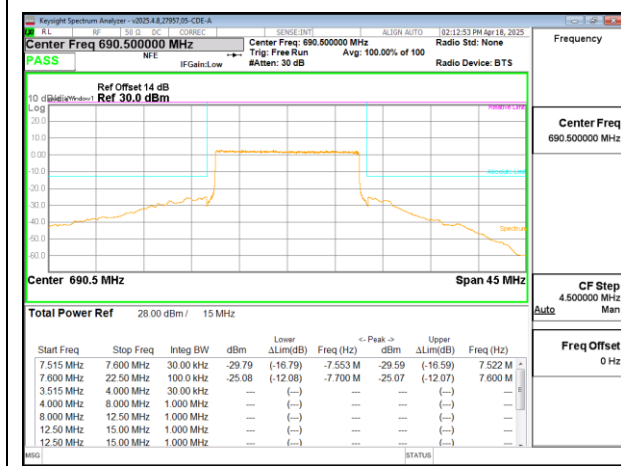

LTE B71 15MHz QPSK Middle Channel RB1-74

LTE B71 15MHz QPSK Low Channel RB75-0

LTE B71 15MHz QPSK Middle Channel RB75-0

LTE B71 15MHz QPSK High Channel RB1-0

LTE B71 20MHz QPSK Low Channel RB1-0

LTE B71 15MHz QPSK High Channel RB1-74

LTE B71 20MHz QPSK Low Channel RB1-99

LTE B71 15MHz QPSK High Channel RB75-0

LTE B71 20MHz QPSK Low Channel RB100-0

LTE B71 20MHz QPSK Middle Channel RB1-0

LTE B71 20MHz QPSK High Channel RB1-0

LTE B71 20MHz QPSK Middle Channel RB1-99