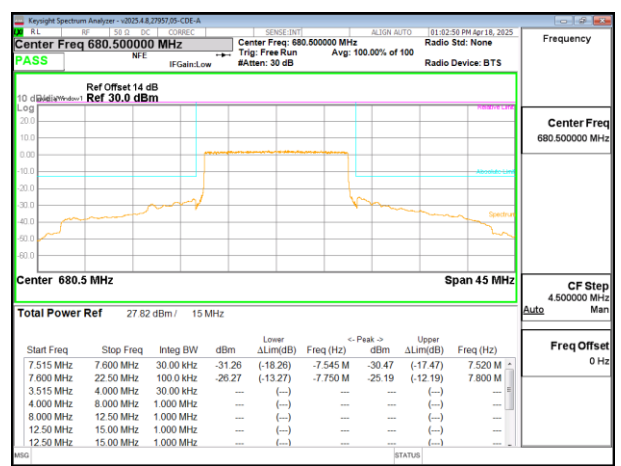

LTE B71 15MHz QPSK Middle Channel RB75-0