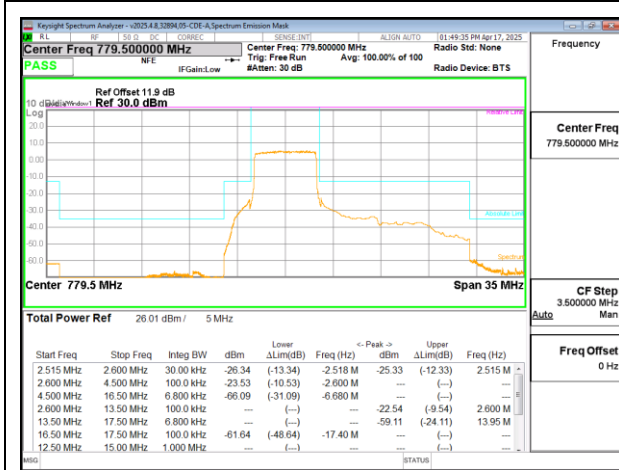

5G NR n12 15MHz BPSK Low Channel RB1-0

5G NR n12 15MHz BPSK Middle Channel RB1-0

5G NR n12 15MHz BPSK Low Channel RB1-78

5G NR n12 15MHz BPSK Middle Channel RB1-78

5G NR n12 15MHz BPSK Low Channel RB75-0

5G NR n12 15MHz BPSK Middle Channel RB75-0

5G NR n12 15MHz BPSK High Channel RB1-0

5G NR n12 15MHz BPSK High Channel RB1-78

5G NR n12 15MHz BPSK High Channel RB75-0

Intentionally Blank

9.2.3. LTE BAND 13

LTE B13 5MHz QPSK Low Channel RB1-0

LTE B13 5MHz QPSK High Channel RB1-0

LTE B13 5MHz QPSK Low Channel RB1-24

LTE B13 5MHz QPSK High Channel RB1-24

LTE B13 5MHz QPSK Low Channel RB25-0

LTE B13 5MHz QPSK High Channel RB25-0

LTE B13 10MHz QPSK Middle Channel RB1-0

LTE B13 10MHz QPSK Middle Channel RB1-49

LTE B13 10MHz QPSK Middle Channel RB50-0

Intentionally Blank

9.2.4. LTE BAND 17

LTE B17 5MHz QPSK Low Channel RB1-0

LTE B17 5MHz QPSK High Channel RB1-0

LTE B17 5MHz QPSK Low Channel RB1-24

LTE B17 5MHz QPSK High Channel RB1-24