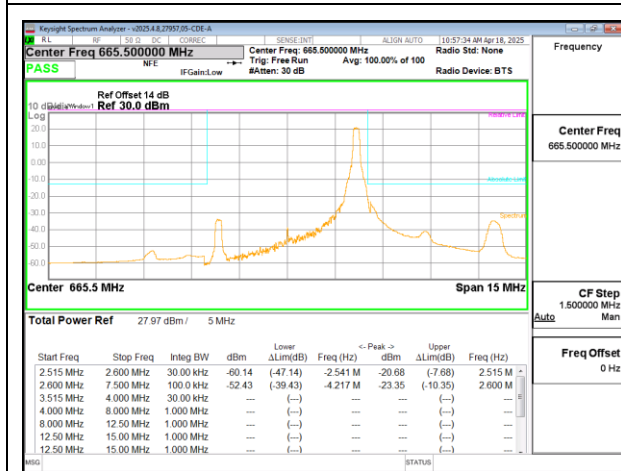

LTE B17 5MHz QPSK Low Channel RB25-0

LTE B17 5MHz QPSK High Channel RB25-0

LTE B17 10MHz QPSK Low Channel RB1-0

LTE B17 10MHz QPSK High Channel RB1-0

LTE B17 10MHz QPSK Low Channel RB1-49

LTE B17 10MHz QPSK High Channel RB1-49

LTE B17 10MHz QPSK Low Channel RB50-0

LTE B17 10MHz QPSK High Channel RB50-0

9.2.5. LTE BAND 71

LTE B71 5MHz QPSK Low Channel RB1-0

LTE B71 5MHz QPSK Middle Channel RB1-0

LTE B71 5MHz QPSK Low Channel RB1-24

LTE B71 5MHz QPSK Middle Channel RB1-24

LTE B71 5MHz QPSK Low Channel RB25-0

LTE B71 5MHz QPSK Middle Channel RB25-0

LTE B71 5MHz QPSK High Channel RB1-0

LTE B71 10MHz QPSK Low Channel RB1-0

LTE B71 5MHz QPSK High Channel RB1-24