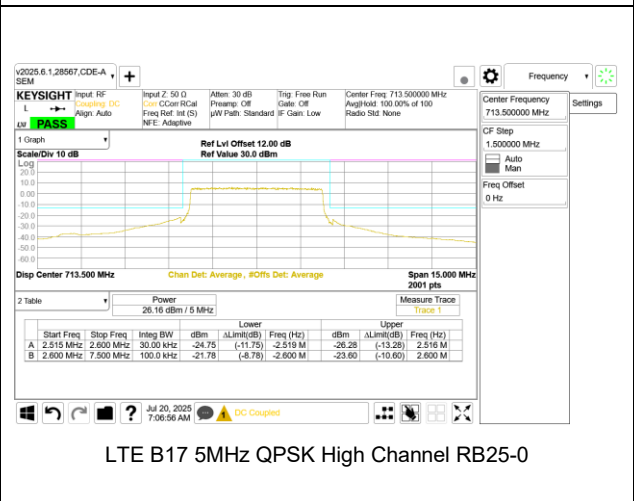

LTE B13 10MHz QPSK Middle Channel RB50-0

Intentionally Blank

9.2.4. LTE BAND 17

LTE B17 5MHz QPSK Low Channel RB1-0

LTE B17 5MHz QPSK High Channel RB1-0

LTE B17 5MHz QPSK Low Channel RB1-24

LTE B17 5MHz QPSK High Channel RB1-24

LTE B17 5MHz QPSK Low Channel RB25-0

LTE B17 5MHz QPSK High Channel RB25-0

LTE B17 10MHz QPSK Low Channel RB1-0

LTE B17 10MHz QPSK High Channel RB1-0

LTE B17 10MHz QPSK Low Channel RB1-49

LTE B17 10MHz QPSK High Channel RB1-49