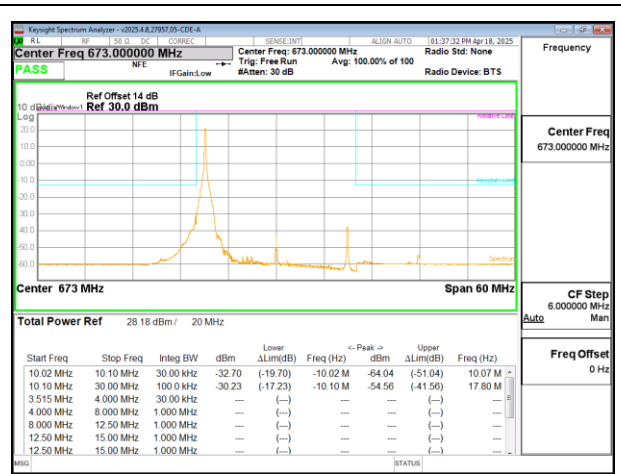

LTE B71 15MHz QPSK Middle Channel RB1-74

LTE B71 15MHz QPSK Low Channel RB75-0

LTE B71 15MHz QPSK Middle Channel RB75-0

LTE B71 15MHz QPSK High Channel RB1-0

LTE B71 20MHz QPSK Low Channel RB1-0

LTE B71 15MHz QPSK High Channel RB1-74

LTE B71 20MHz QPSK Low Channel RB1-99

LTE B71 15MHz QPSK High Channel RB75-0

LTE B71 20MHz QPSK Low Channel RB100-0

LTE B71 20MHz QPSK Middle Channel RB1-0

LTE B71 20MHz QPSK High Channel RB1-0

LTE B71 20MHz QPSK Middle Channel RB1-99