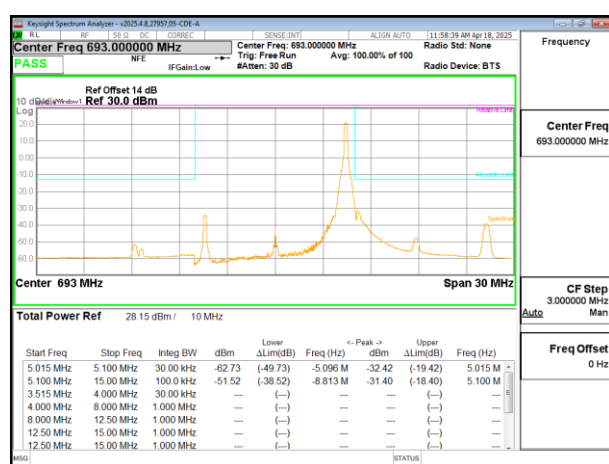

LTE B71 10MHz QPSK Low Channel RB1-49

LTE B71 5MHz QPSK High Channel RB25-0

LTE B71 10MHz QPSK Low Channel RB50-0

LTE B71 10MHz QPSK Middle Channel RB1-0

LTE B71 10MHz QPSK High Channel RB1-0

LTE B71 10MHz QPSK Middle Channel RB1-49

LTE B71 10MHz QPSK High Channel RB1-49

LTE B71 10MHz QPSK Middle Channel RB50-0

LTE B71 10MHz QPSK High Channel RB50-0

LTE B71 15MHz QPSK Low Channel RB1-0

LTE B71 15MHz QPSK Middle Channel RB1-0

LTE B71 15MHz QPSK Low Channel RB1-74