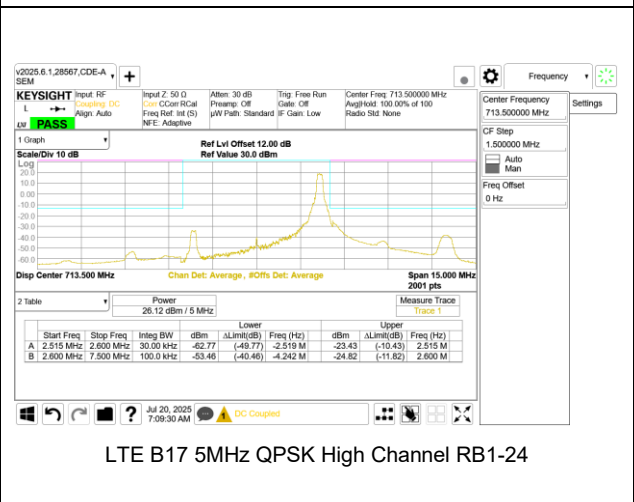

LTE B13 10MHz QPSK Middle Channel RB50-0

Intentionally Blank

9.2.4. LTE BAND 17

LTE B17 5MHz QPSK Low Channel RB1-0

LTE B17 5MHz QPSK High Channel RB1-0

LTE B17 5MHz QPSK Low Channel RB1-24

LTE B17 5MHz QPSK High Channel RB1-24

LTE B17 5MHz QPSK Low Channel RB25-0

LTE B17 5MHz QPSK High Channel RB25-0

LTE B17 10MHz QPSK Low Channel RB1-0

LTE B17 10MHz QPSK High Channel RB1-0

LTE B17 10MHz QPSK Low Channel RB1-49

LTE B17 10MHz QPSK High Channel RB1-49