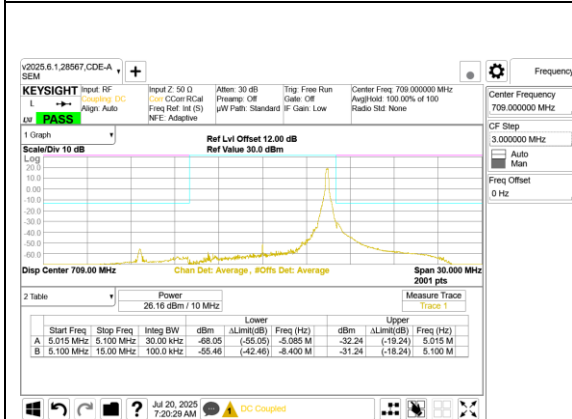

LTE B13 10MHz QPSK Middle Channel RB50-0

Intentionally Blank

9.2.4. LTE BAND 17

LTE B17 5MHz QPSK Low Channel RB1-0

LTE B17 5MHz QPSK High Channel RB1-0

LTE B17 5MHz QPSK Low Channel RB1-24

LTE B17 5MHz QPSK High Channel RB1-24

LTE B17 5MHz QPSK Low Channel RB25-0

LTE B17 5MHz QPSK High Channel RB25-0

LTE B17 10MHz QPSK Low Channel RB1-0

LTE B17 10MHz QPSK High Channel RB1-0

LTE B17 10MHz QPSK Low Channel RB1-49

LTE B17 10MHz QPSK High Channel RB1-49

LTE B17 10MHz QPSK Low Channel RB50-0

LTE B17 10MHz QPSK High Channel RB50-0

9.2.5. LTE BAND 71

LTE B71 5MHz QPSK Low Channel RB1-0

LTE B71 5MHz QPSK Middle Channel RB1-0

LTE B71 5MHz QPSK Low Channel RB1-24