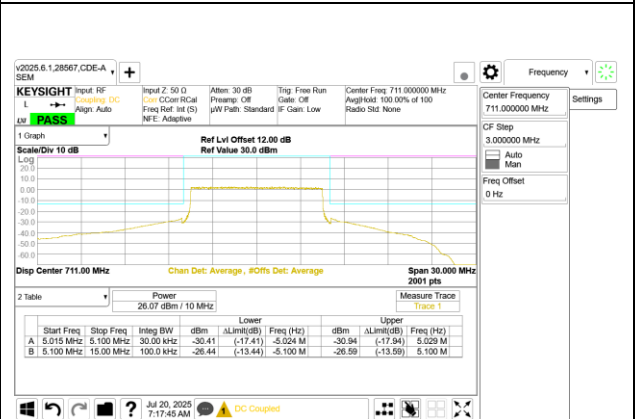

LTE B13 10MHz QPSK Middle Channel RB50-0

Intentionally Blank

9.2.4. LTE BAND 17

LTE B17 5MHz QPSK Low Channel RB1-0

LTE B17 5MHz QPSK High Channel RB1-0

LTE B17 5MHz QPSK Low Channel RB1-24

LTE B17 5MHz QPSK High Channel RB1-24

LTE B17 5MHz QPSK Low Channel RB25-0

LTE B17 5MHz QPSK High Channel RB25-0

LTE B17 10MHz QPSK Low Channel RB1-0

LTE B17 10MHz QPSK High Channel RB1-0

LTE B17 10MHz QPSK Low Channel RB1-49

LTE B17 10MHz QPSK High Channel RB1-49

LTE B17 10MHz QPSK Low Channel RB50-0

LTE B17 10MHz QPSK High Channel RB50-0

9.2.5. LTE BAND 71

LTE B71 5MHz QPSK Low Channel RB1-0

LTE B71 5MHz QPSK Middle Channel RB1-0

LTE B71 5MHz QPSK Low Channel RB1-24