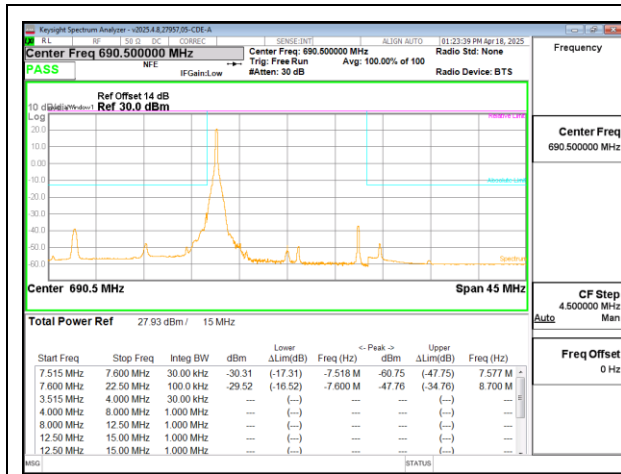

LTE B71 15MHz QPSK High Channel RB1-0