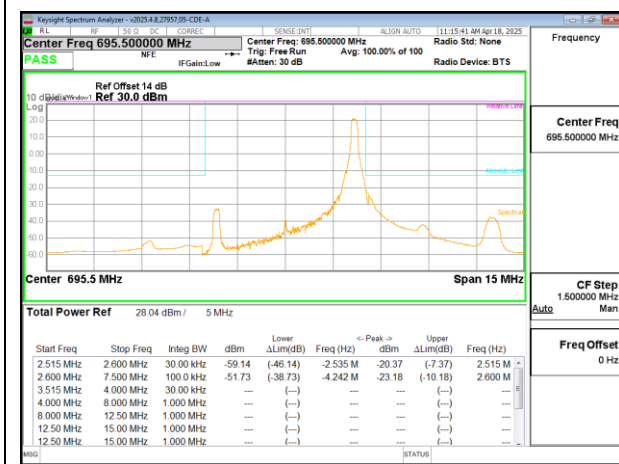

LTE B71 5MHz QPSK Middle Channel RB1-24

LTE B71 5MHz QPSK Low Channel RB25-0

LTE B71 5MHz QPSK Middle Channel RB25-0

LTE B71 5MHz QPSK High Channel RB1-0

LTE B71 10MHz QPSK Low Channel RB1-0

LTE B71 5MHz QPSK High Channel RB1-24

LTE B71 10MHz QPSK Low Channel RB1-49

LTE B71 5MHz QPSK High Channel RB25-0

LTE B71 10MHz QPSK Low Channel RB50-0

LTE B71 10MHz QPSK Middle Channel RB1-0

LTE B71 10MHz QPSK High Channel RB1-0

LTE B71 10MHz QPSK Middle Channel RB1-49