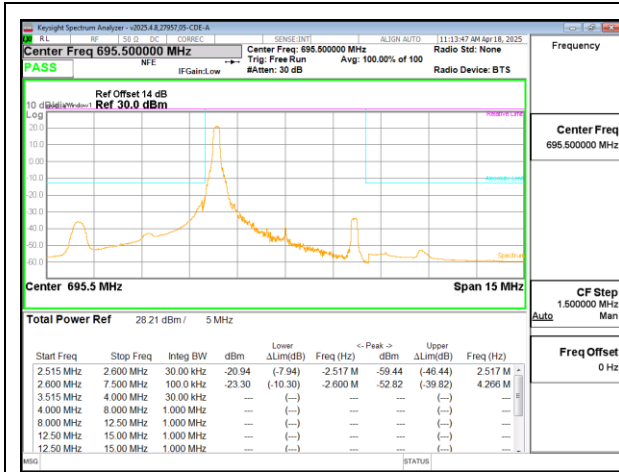

LTE B71 5MHz QPSK High Channel RB1-0