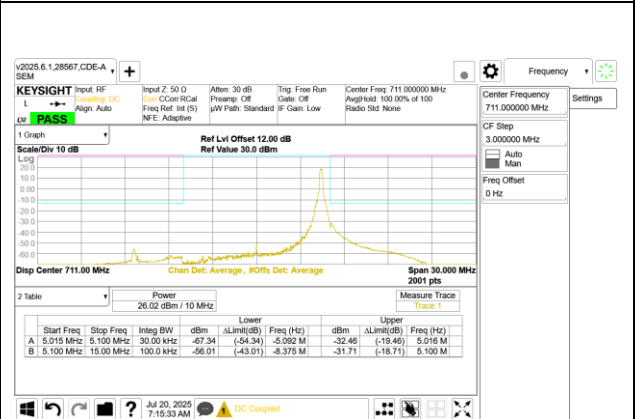

LTE B13 10MHz QPSK Middle Channel RB50-0

Intentionally Blank

9.2.4. LTE BAND 17

LTE B17 5MHz QPSK Low Channel RB1-0

LTE B17 5MHz QPSK High Channel RB1-0

LTE B17 5MHz QPSK Low Channel RB1-24

LTE B17 5MHz QPSK High Channel RB1-24

LTE B17 5MHz QPSK Low Channel RB25-0

LTE B17 5MHz QPSK High Channel RB25-0

LTE B17 10MHz QPSK Low Channel RB1-0

LTE B17 10MHz QPSK High Channel RB1-0

LTE B17 10MHz QPSK Low Channel RB1-49

LTE B17 10MHz QPSK High Channel RB1-49

LTE B17 10MHz QPSK Low Channel RB50-0

LTE B17 10MHz QPSK High Channel RB50-0

9.2.5. LTE BAND 71

LTE B71 5MHz QPSK Low Channel RB1-0

LTE B71 5MHz QPSK Middle Channel RB1-0

LTE B71 5MHz QPSK Low Channel RB1-24