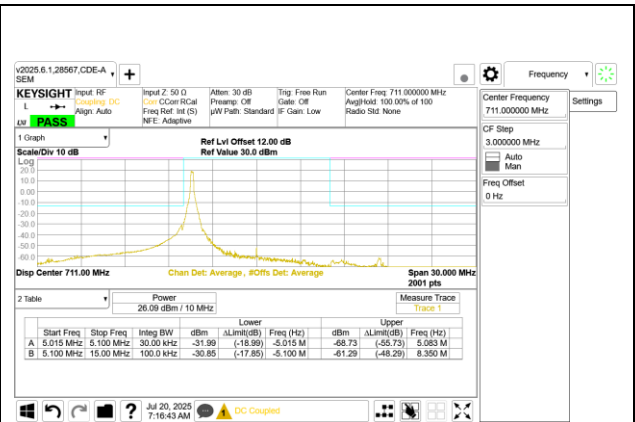

LTE B13 5MHz QPSK Low Channel RB1-24

LTE B13 5MHz QPSK High Channel RB1-24

LTE B13 5MHz QPSK Low Channel RB25-0

LTE B13 5MHz QPSK High Channel RB25-0

LTE B13 10MHz QPSK Middle Channel RB1-0

LTE B13 10MHz QPSK Middle Channel RB1-49

LTE B13 10MHz QPSK Middle Channel RB50-0

Intentionally Blank

9.2.4. LTE BAND 17

LTE B17 5MHz QPSK Low Channel RB1-0

LTE B17 5MHz QPSK High Channel RB1-0

LTE B17 5MHz QPSK Low Channel RB1-24

LTE B17 5MHz QPSK High Channel RB1-24

LTE B17 5MHz QPSK Low Channel RB25-0

LTE B17 5MHz QPSK High Channel RB25-0

LTE B17 10MHz QPSK Low Channel RB1-0

LTE B17 10MHz QPSK High Channel RB1-0

LTE B17 10MHz QPSK Low Channel RB1-49

LTE B17 10MHz QPSK High Channel RB1-49