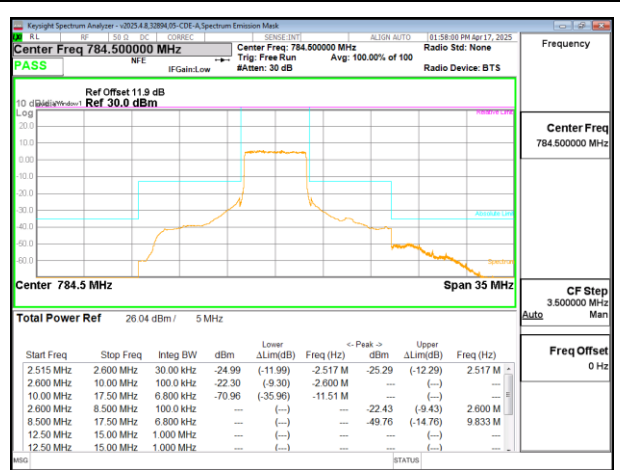

5G NR n12 15MHz BPSK High Channel RB1-0

5G NR n12 15MHz BPSK High Channel RB1-78

5G NR n12 15MHz BPSK High Channel RB75-0

Intentionally Blank

9.2.3. LTE BAND 13

LTE B13 5MHz QPSK Low Channel RB1-0

LTE B13 5MHz QPSK High Channel RB1-0

LTE B13 5MHz QPSK Low Channel RB1-24

LTE B13 5MHz QPSK High Channel RB1-24

LTE B13 5MHz QPSK Low Channel RB25-0

LTE B13 5MHz QPSK High Channel RB25-0

LTE B13 10MHz QPSK Middle Channel RB1-0

LTE B13 10MHz QPSK Middle Channel RB1-49

LTE B13 10MHz QPSK Middle Channel RB50-0

Intentionally Blank

9.2.4. LTE BAND 17

LTE B17 5MHz QPSK Low Channel RB1-0

LTE B17 5MHz QPSK High Channel RB1-0

LTE B17 5MHz QPSK Low Channel RB1-24

LTE B17 5MHz QPSK High Channel RB1-24