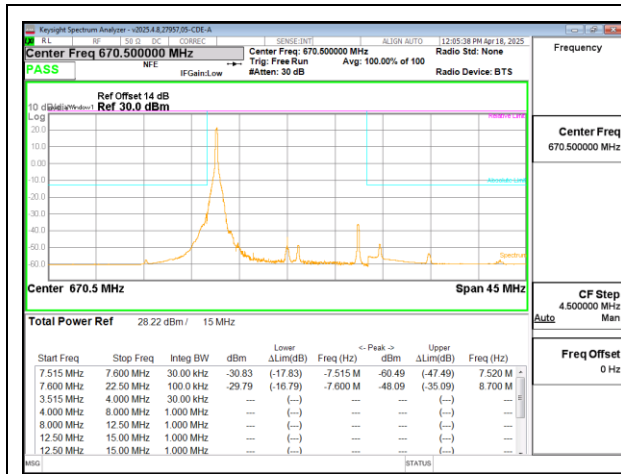

LTE B71 15MHz QPSK Low Channel RB1-0