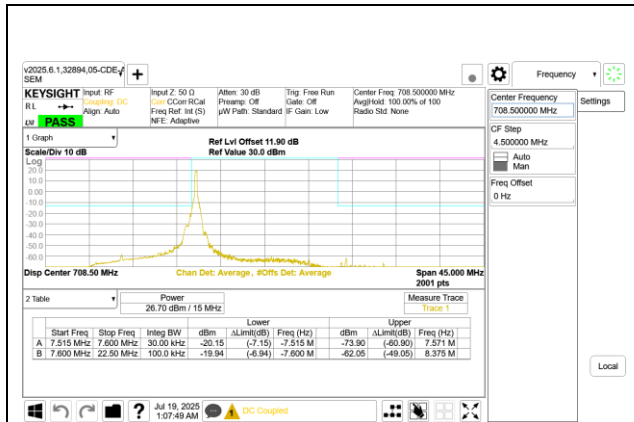

5G NR n12 15MHz BPSK Low Channel RB1-0

5G NR n12 15MHz BPSK Middle Channel RB1-0

5G NR n12 15MHz BPSK Low Channel RB1-78

5G NR n12 15MHz BPSK Middle Channel RB1-78

5G NR n12 15MHz BPSK Low Channel RB75-0

5G NR n12 15MHz BPSK Middle Channel RB75-0

5G NR n12 15MHz BPSK High Channel RB1-0

5G NR n12 15MHz BPSK High Channel RB1-78

5G NR n12 15MHz BPSK High Channel RB75-0

Intentionally Blank

9.2.3. LTE BAND 13

LTE B13 5MHz QPSK Low Channel RB1-0

LTE B13 5MHz QPSK High Channel RB1-0