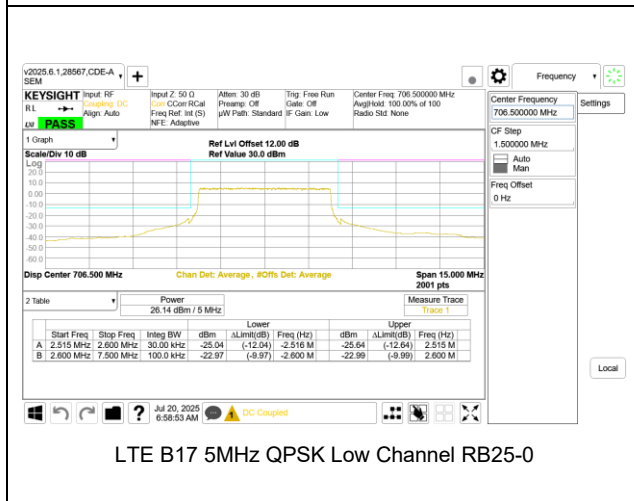

LTE B13 10MHz QPSK Middle Channel RB50-0

Intentionally Blank

9.2.4. LTE BAND 17

LTE B17 5MHz QPSK Low Channel RB1-0

LTE B17 5MHz QPSK High Channel RB1-0

LTE B17 5MHz QPSK Low Channel RB1-24

LTE B17 5MHz QPSK High Channel RB1-24

LTE B17 5MHz QPSK Low Channel RB25-0

LTE B17 5MHz QPSK High Channel RB25-0

LTE B17 10MHz QPSK Low Channel RB1-0

LTE B17 10MHz QPSK High Channel RB1-0

LTE B17 10MHz QPSK Low Channel RB1-49

LTE B17 10MHz QPSK High Channel RB1-49