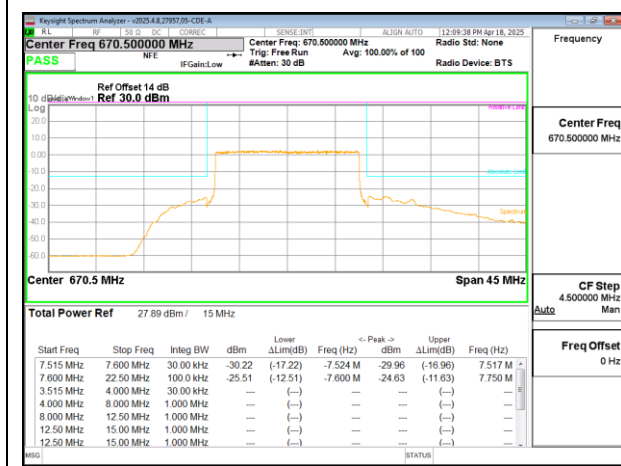

LTE B71 15MHz QPSK Low Channel RB75-0