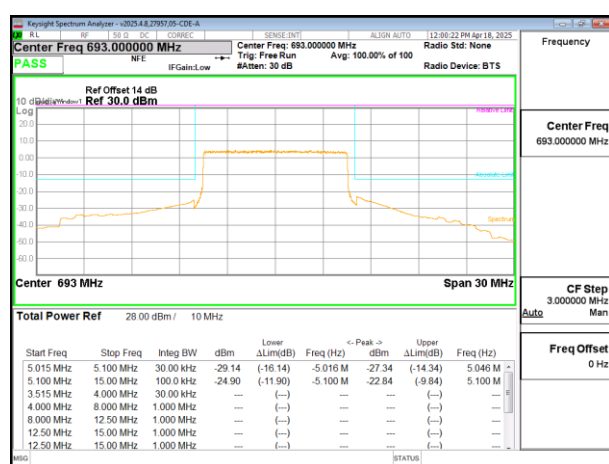

LTE B71 10MHz QPSK Low Channel RB1-49

LTE B71 5MHz QPSK High Channel RB25-0

LTE B71 10MHz QPSK Low Channel RB50-0

LTE B71 10MHz QPSK Middle Channel RB1-0

LTE B71 10MHz QPSK High Channel RB1-0

LTE B71 10MHz QPSK Middle Channel RB1-49

LTE B71 10MHz QPSK High Channel RB1-49

LTE B71 10MHz QPSK Middle Channel RB50-0

LTE B71 10MHz QPSK High Channel RB50-0

LTE B71 15MHz QPSK Low Channel RB1-0

LTE B71 15MHz QPSK Middle Channel RB1-0

LTE B71 15MHz QPSK Low Channel RB1-74