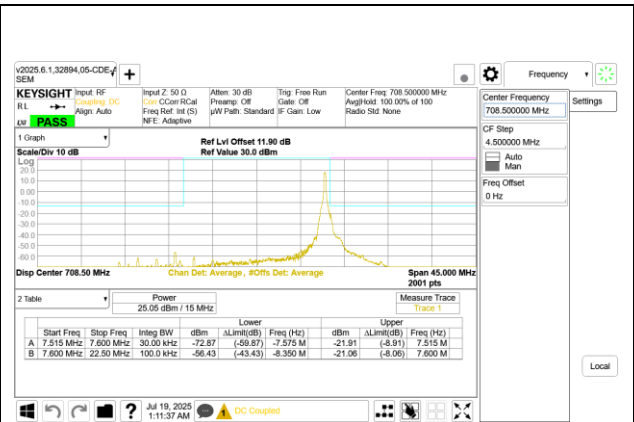

5G NR n12 15MHz BPSK Low Channel RB1-0

5G NR n12 15MHz BPSK Middle Channel RB1-0

5G NR n12 15MHz BPSK Low Channel RB1-78

5G NR n12 15MHz BPSK Middle Channel RB1-78

5G NR n12 15MHz BPSK Low Channel RB75-0

5G NR n12 15MHz BPSK Middle Channel RB75-0

5G NR n12 15MHz BPSK High Channel RB1-0

5G NR n12 15MHz BPSK High Channel RB1-78

5G NR n12 15MHz BPSK High Channel RB75-0

Intentionally Blank

9.2.3. LTE BAND 13

LTE B13 5MHz QPSK Low Channel RB1-0

LTE B13 5MHz QPSK High Channel RB1-0