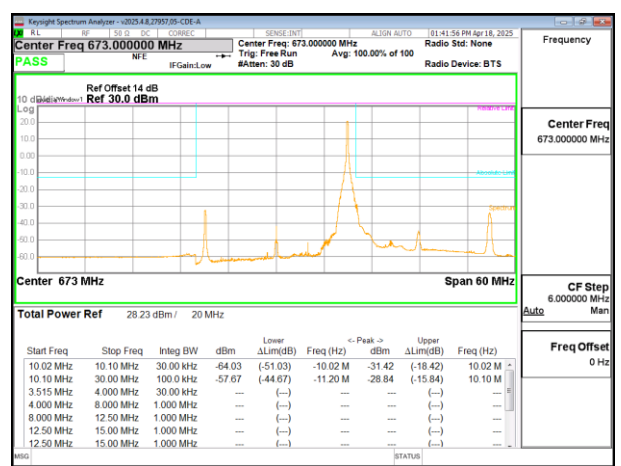

LTE B71 15MHz QPSK Middle Channel RB1-74

LTE B71 15MHz QPSK Low Channel RB75-0

LTE B71 15MHz QPSK Middle Channel RB75-0

LTE B71 15MHz QPSK High Channel RB1-0

LTE B71 20MHz QPSK Low Channel RB1-0

LTE B71 15MHz QPSK High Channel RB1-74

LTE B71 20MHz QPSK Low Channel RB1-99

LTE B71 15MHz QPSK High Channel RB75-0

LTE B71 20MHz QPSK Low Channel RB100-0

LTE B71 20MHz QPSK Middle Channel RB1-0

LTE B71 20MHz QPSK High Channel RB1-0

LTE B71 20MHz QPSK Middle Channel RB1-99