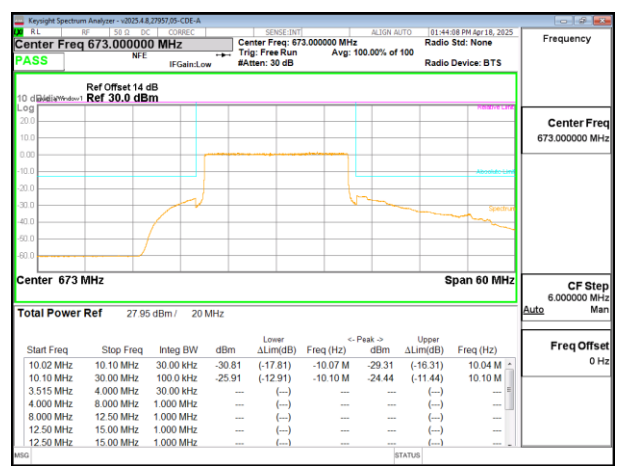

LTE B71 15MHz QPSK Middle Channel RB1-74

LTE B71 15MHz QPSK Low Channel RB75-0

LTE B71 15MHz QPSK Middle Channel RB75-0

LTE B71 15MHz QPSK High Channel RB1-0

LTE B71 20MHz QPSK Low Channel RB1-0

LTE B71 15MHz QPSK High Channel RB1-74

LTE B71 20MHz QPSK Low Channel RB1-99

LTE B71 15MHz QPSK High Channel RB75-0

LTE B71 20MHz QPSK Low Channel RB100-0

LTE B71 20MHz QPSK Middle Channel RB1-0

LTE B71 20MHz QPSK High Channel RB1-0

LTE B71 20MHz QPSK Middle Channel RB1-99