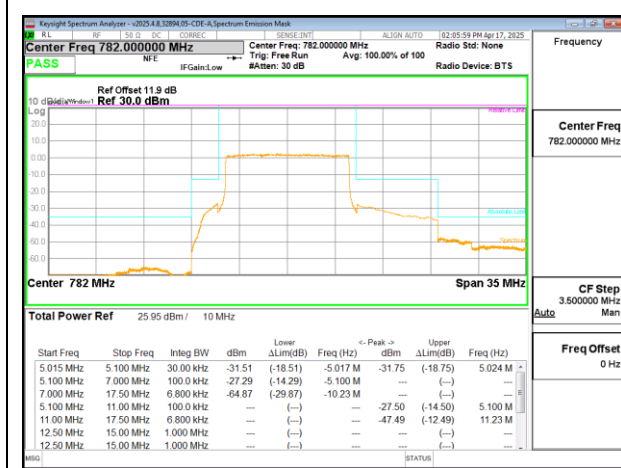

5G NR n12 15MHz BPSK High Channel RB1-0

5G NR n12 15MHz BPSK High Channel RB1-78

5G NR n12 15MHz BPSK High Channel RB75-0

Intentionally Blank

9.2.3. LTE BAND 13

LTE B13 5MHz QPSK Low Channel RB1-0

LTE B13 5MHz QPSK High Channel RB1-0

LTE B13 5MHz QPSK Low Channel RB1-24

LTE B13 5MHz QPSK High Channel RB1-24

LTE B13 5MHz QPSK Low Channel RB25-0

LTE B13 5MHz QPSK High Channel RB25-0

LTE B13 10MHz QPSK Middle Channel RB1-0

LTE B13 10MHz QPSK Middle Channel RB1-49

LTE B13 10MHz QPSK Middle Channel RB50-0

Intentionally Blank

9.2.4. LTE BAND 17

LTE B17 5MHz QPSK Low Channel RB1-0

LTE B17 5MHz QPSK High Channel RB1-0

LTE B17 5MHz QPSK Low Channel RB1-24

LTE B17 5MHz QPSK High Channel RB1-24

LTE B17 5MHz QPSK Low Channel RB25-0

LTE B17 5MHz QPSK High Channel RB25-0

LTE B17 10MHz QPSK Low Channel RB1-0

LTE B17 10MHz QPSK High Channel RB1-0

LTE B17 10MHz QPSK Low Channel RB1-49

LTE B17 10MHz QPSK High Channel RB1-49