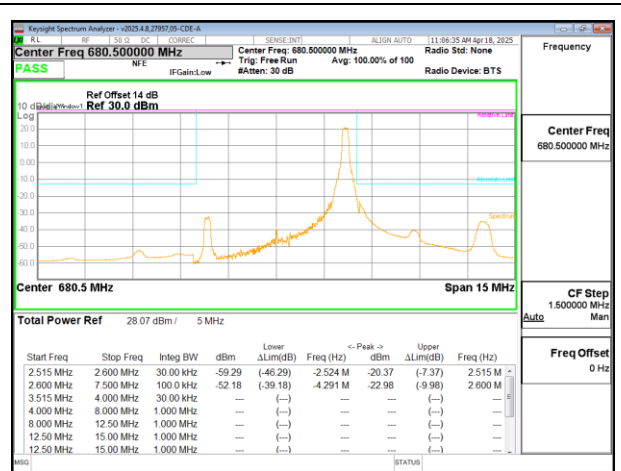

LTE B17 10MHz QPSK Low Channel RB50-0

LTE B17 10MHz QPSK High Channel RB50-0

9.2.5. LTE BAND 71

LTE B71 5MHz QPSK Low Channel RB1-0

LTE B71 5MHz QPSK Middle Channel RB1-0

LTE B71 5MHz QPSK Low Channel RB1-24