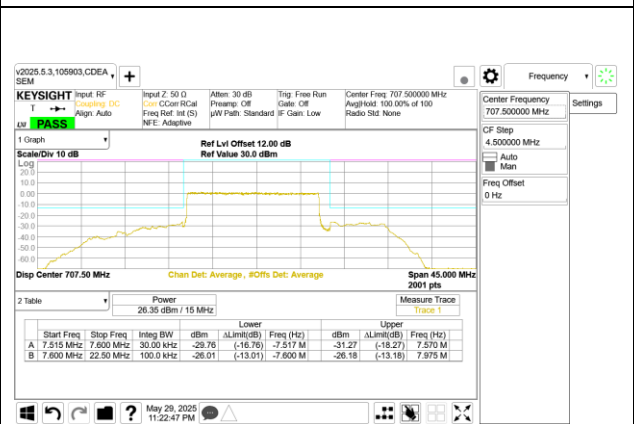

5G NR n12 15MHz BPSK Low Channel RB1-0

5G NR n12 15MHz BPSK Middle Channel RB1-0

5G NR n12 15MHz BPSK Low Channel RB1-78

5G NR n12 15MHz BPSK Middle Channel RB1-78

5G NR n12 15MHz BPSK Low Channel RB75-0

5G NR n12 15MHz BPSK Middle Channel RB75-0

5G NR n12 15MHz BPSK High Channel RB1-0

5G NR n12 15MHz BPSK High Channel RB1-78

5G NR n12 15MHz BPSK High Channel RB75-0

Intentionally Blank

9.2.3. LTE BAND 13

LTE B13 5MHz QPSK Low Channel RB1-0

LTE B13 5MHz QPSK High Channel RB1-0

LTE B13 5MHz QPSK Low Channel RB1-24

LTE B13 5MHz QPSK High Channel RB1-24

LTE B13 5MHz QPSK Low Channel RB25-0

LTE B13 5MHz QPSK High Channel RB25-0

LTE B13 10MHz QPSK Middle Channel RB1-0

LTE B13 10MHz QPSK Middle Channel RB1-49