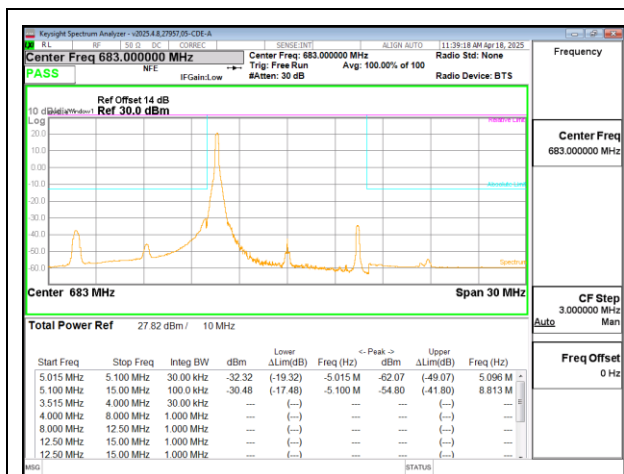

LTE B71 10MHz QPSK Low Channel RB1-49

LTE B71 5MHz QPSK High Channel RB25-0

LTE B71 10MHz QPSK Low Channel RB50-0

LTE B71 10MHz QPSK Middle Channel RB1-0

LTE B71 10MHz QPSK High Channel RB1-0

LTE B71 10MHz QPSK Middle Channel RB1-49

LTE B71 10MHz QPSK High Channel RB1-49

LTE B71 10MHz QPSK Middle Channel RB50-0

LTE B71 10MHz QPSK High Channel RB50-0

LTE B71 15MHz QPSK Low Channel RB1-0

LTE B71 15MHz QPSK Middle Channel RB1-0

LTE B71 15MHz QPSK Low Channel RB1-74