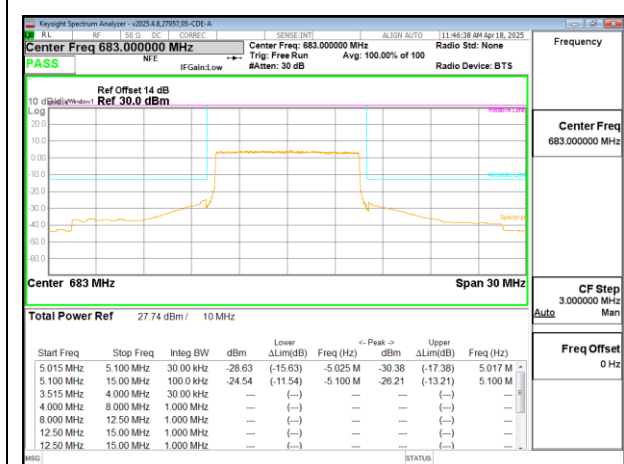

LTE B71 10MHz QPSK Low Channel RB1-49

LTE B71 5MHz QPSK High Channel RB25-0

LTE B71 10MHz QPSK Low Channel RB50-0

LTE B71 10MHz QPSK Middle Channel RB1-0

LTE B71 10MHz QPSK High Channel RB1-0

LTE B71 10MHz QPSK Middle Channel RB1-49

LTE B71 10MHz QPSK High Channel RB1-49

LTE B71 10MHz QPSK Middle Channel RB50-0

LTE B71 10MHz QPSK High Channel RB50-0

LTE B71 15MHz QPSK Low Channel RB1-0

LTE B71 15MHz QPSK Middle Channel RB1-0

LTE B71 15MHz QPSK Low Channel RB1-74