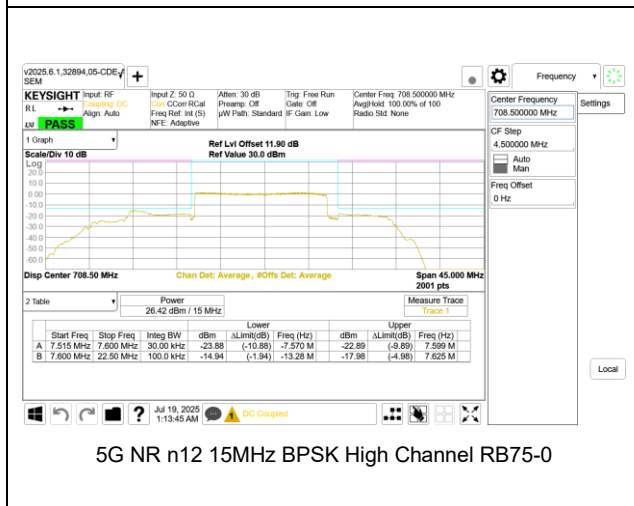

5G NR n12 15MHz BPSK Low Channel RB1-0

5G NR n12 15MHz BPSK Middle Channel RB1-0

5G NR n12 15MHz BPSK Low Channel RB1-78

5G NR n12 15MHz BPSK Middle Channel RB1-78

5G NR n12 15MHz BPSK Low Channel RB75-0

5G NR n12 15MHz BPSK Middle Channel RB75-0

5G NR n12 15MHz BPSK High Channel RB1-0

5G NR n12 15MHz BPSK High Channel RB1-78

5G NR n12 15MHz BPSK High Channel RB75-0

Intentionally Blank

9.2.3. LTE BAND 13

LTE B13 5MHz QPSK Low Channel RB1-0

LTE B13 5MHz QPSK High Channel RB1-0