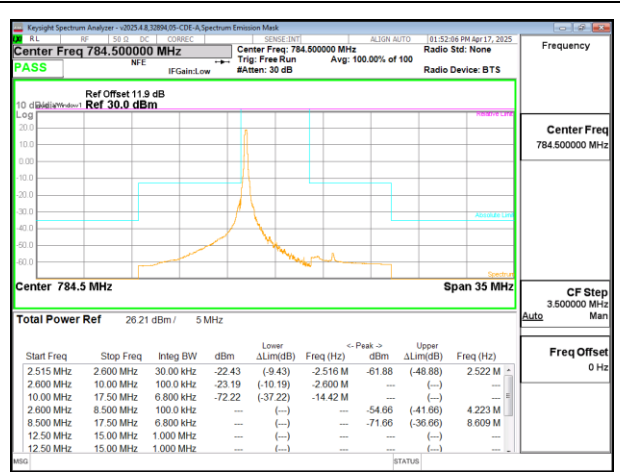

5G NR n12 15MHz BPSK High Channel RB1-0

5G NR n12 15MHz BPSK High Channel RB1-78

5G NR n12 15MHz BPSK High Channel RB75-0

Intentionally Blank

9.2.3. LTE BAND 13

LTE B13 5MHz QPSK Low Channel RB1-0

LTE B13 5MHz QPSK High Channel RB1-0

LTE B13 5MHz QPSK Low Channel RB1-24

LTE B13 5MHz QPSK High Channel RB1-24

LTE B13 5MHz QPSK Low Channel RB25-0

LTE B13 5MHz QPSK High Channel RB25-0

LTE B13 10MHz QPSK Middle Channel RB1-0

LTE B13 10MHz QPSK Middle Channel RB1-49