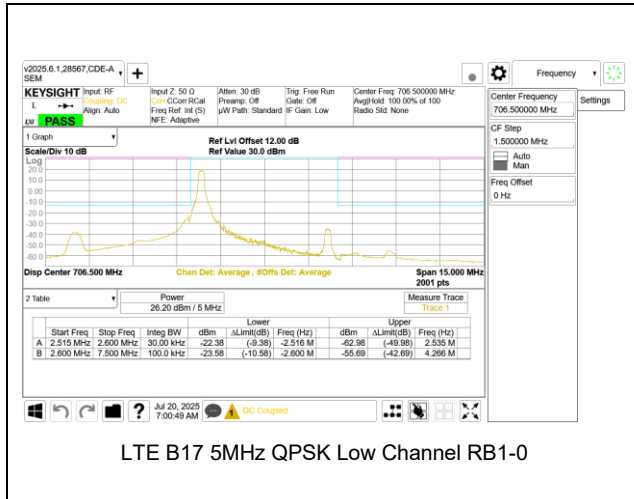

LTE B13 5MHz QPSK Low Channel RB1-24

LTE B13 5MHz QPSK High Channel RB1-24

LTE B13 5MHz QPSK Low Channel RB25-0

LTE B13 5MHz QPSK High Channel RB25-0

LTE B13 10MHz QPSK Middle Channel RB1-0

LTE B13 10MHz QPSK Middle Channel RB1-49

LTE B13 10MHz QPSK Middle Channel RB50-0

Intentionally Blank

9.2.4. LTE BAND 17

LTE B17 5MHz QPSK Low Channel RB1-0

LTE B17 5MHz QPSK High Channel RB1-0

LTE B17 5MHz QPSK Low Channel RB1-24

LTE B17 5MHz QPSK High Channel RB1-24