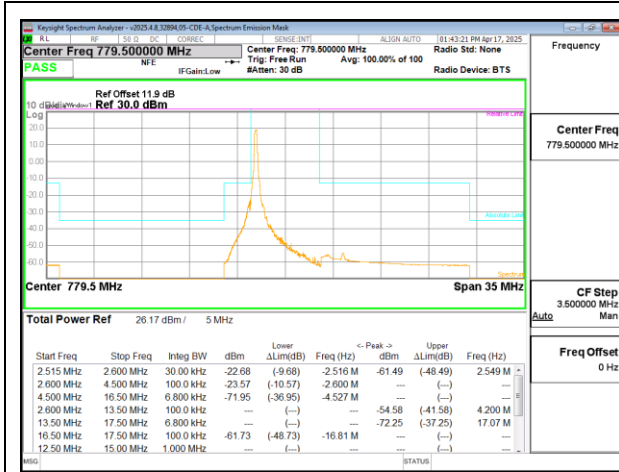

5G NR n12 15MHz BPSK High Channel RB1-0

5G NR n12 15MHz BPSK High Channel RB1-78

5G NR n12 15MHz BPSK High Channel RB75-0

Intentionally Blank

9.2.3. LTE BAND 13

LTE B13 5MHz QPSK Low Channel RB1-0

LTE B13 5MHz QPSK High Channel RB1-0

LTE B13 5MHz QPSK Low Channel RB1-24

LTE B13 5MHz QPSK High Channel RB1-24

LTE B13 5MHz QPSK Low Channel RB25-0

LTE B13 5MHz QPSK High Channel RB25-0

LTE B13 10MHz QPSK Middle Channel RB1-0

LTE B13 10MHz QPSK Middle Channel RB1-49

LTE B13 10MHz QPSK Middle Channel RB50-0

Intentionally Blank

9.2.4. LTE BAND 17

LTE B17 5MHz QPSK Low Channel RB1-0

LTE B17 5MHz QPSK High Channel RB1-0

LTE B17 5MHz QPSK Low Channel RB1-24

LTE B17 5MHz QPSK High Channel RB1-24