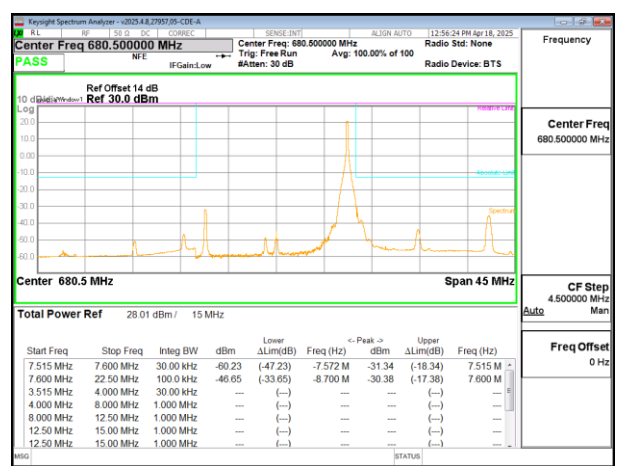

LTE B71 10MHz QPSK High Channel RB1-49

LTE B71 10MHz QPSK Middle Channel RB50-0

LTE B71 10MHz QPSK High Channel RB50-0

LTE B71 15MHz QPSK Low Channel RB1-0

LTE B71 15MHz QPSK Middle Channel RB1-0

LTE B71 15MHz QPSK Low Channel RB1-74