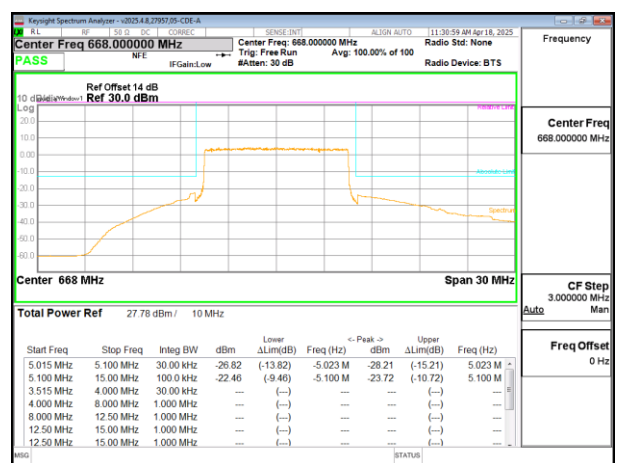

LTE B71 5MHz QPSK Middle Channel RB1-24

LTE B71 5MHz QPSK Low Channel RB25-0

LTE B71 5MHz QPSK Middle Channel RB25-0

LTE B71 5MHz QPSK High Channel RB1-0

LTE B71 10MHz QPSK Low Channel RB1-0

LTE B71 5MHz QPSK High Channel RB1-24

LTE B71 10MHz QPSK Low Channel RB1-49

LTE B71 5MHz QPSK High Channel RB25-0

LTE B71 10MHz QPSK Low Channel RB50-0

LTE B71 10MHz QPSK Middle Channel RB1-0

LTE B71 10MHz QPSK High Channel RB1-0

LTE B71 10MHz QPSK Middle Channel RB1-49