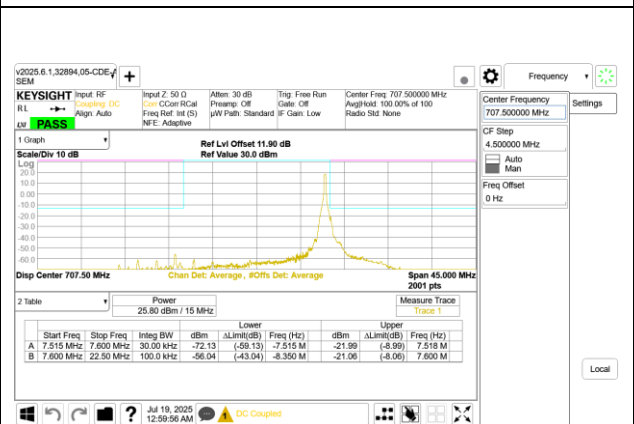

5G NR n12 15MHz BPSK Low Channel RB1-0

5G NR n12 15MHz BPSK Middle Channel RB1-0

5G NR n12 15MHz BPSK Low Channel RB1-78

5G NR n12 15MHz BPSK Middle Channel RB1-78

5G NR n12 15MHz BPSK Low Channel RB75-0

5G NR n12 15MHz BPSK Middle Channel RB75-0

5G NR n12 15MHz BPSK High Channel RB1-0

5G NR n12 15MHz BPSK High Channel RB1-78

5G NR n12 15MHz BPSK High Channel RB75-0

Intentionally Blank

9.2.3. LTE BAND 13

LTE B13 5MHz QPSK Low Channel RB1-0

LTE B13 5MHz QPSK High Channel RB1-0