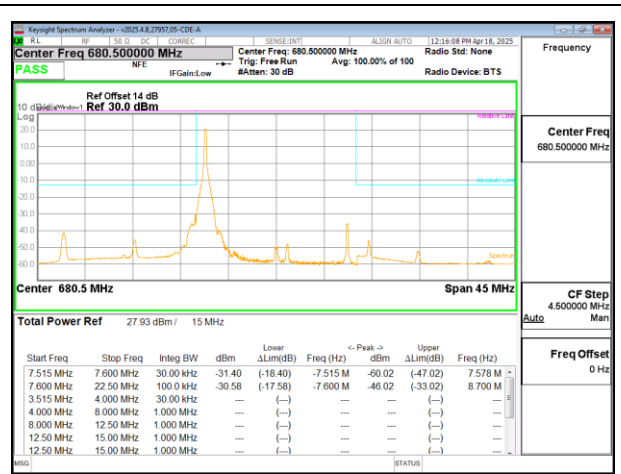

LTE B71 10MHz QPSK High Channel RB1-49

LTE B71 10MHz QPSK Middle Channel RB50-0

LTE B71 10MHz QPSK High Channel RB50-0

LTE B71 15MHz QPSK Low Channel RB1-0

LTE B71 15MHz QPSK Middle Channel RB1-0

LTE B71 15MHz QPSK Low Channel RB1-74