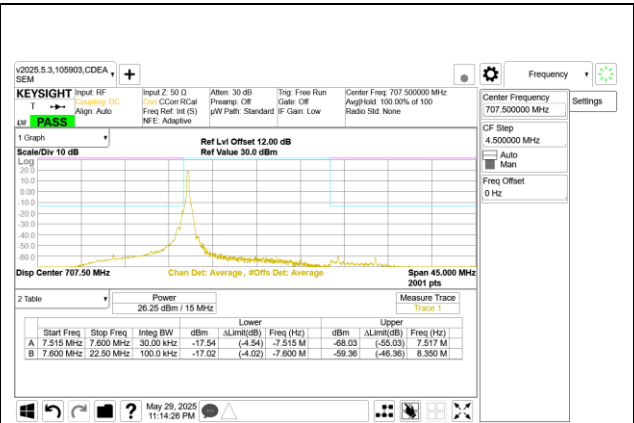

5G NR n12 15MHz BPSK Low Channel RB1-0

5G NR n12 15MHz BPSK Middle Channel RB1-0

5G NR n12 15MHz BPSK Low Channel RB1-78

5G NR n12 15MHz BPSK Middle Channel RB1-78

5G NR n12 15MHz BPSK Low Channel RB75-0

5G NR n12 15MHz BPSK Middle Channel RB75-0

5G NR n12 15MHz BPSK High Channel RB1-0

5G NR n12 15MHz BPSK High Channel RB1-78

5G NR n12 15MHz BPSK High Channel RB75-0

Intentionally Blank

9.2.3. LTE BAND 13

LTE B13 5MHz QPSK Low Channel RB1-0

LTE B13 5MHz QPSK High Channel RB1-0

LTE B13 5MHz QPSK Low Channel RB1-24

LTE B13 5MHz QPSK High Channel RB1-24

LTE B13 5MHz QPSK Low Channel RB25-0

LTE B13 5MHz QPSK High Channel RB25-0

LTE B13 10MHz QPSK Middle Channel RB1-0

LTE B13 10MHz QPSK Middle Channel RB1-49