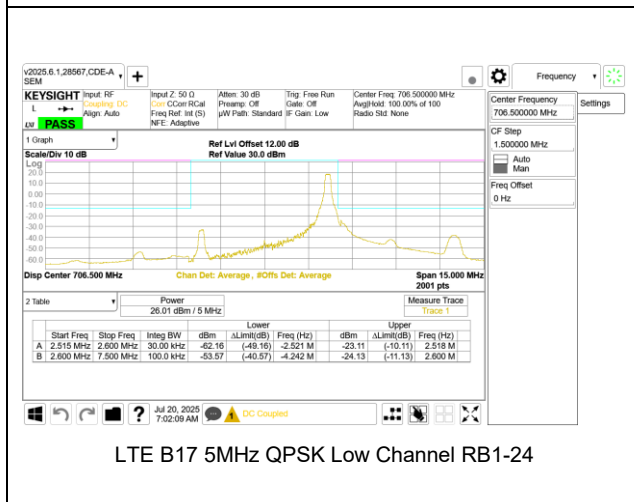

LTE B13 10MHz QPSK Middle Channel RB50-0

Intentionally Blank

9.2.4. LTE BAND 17

LTE B17 5MHz QPSK Low Channel RB1-0

LTE B17 5MHz QPSK High Channel RB1-0

LTE B17 5MHz QPSK Low Channel RB1-24

LTE B17 5MHz QPSK High Channel RB1-24

LTE B17 5MHz QPSK Low Channel RB25-0

LTE B17 5MHz QPSK High Channel RB25-0

LTE B17 10MHz QPSK Low Channel RB1-0

LTE B17 10MHz QPSK High Channel RB1-0

LTE B17 10MHz QPSK Low Channel RB1-49

LTE B17 10MHz QPSK High Channel RB1-49