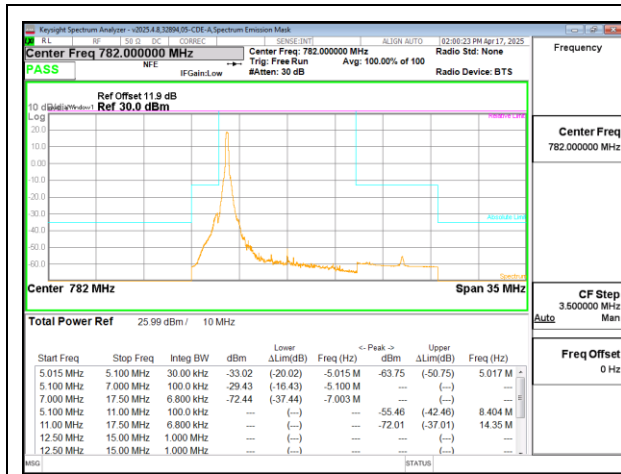

5G NR n12 15MHz BPSK High Channel RB1-0

5G NR n12 15MHz BPSK High Channel RB1-78

5G NR n12 15MHz BPSK High Channel RB75-0

Intentionally Blank

9.2.3. LTE BAND 13

LTE B13 5MHz QPSK Low Channel RB1-0

LTE B13 5MHz QPSK High Channel RB1-0

LTE B13 5MHz QPSK Low Channel RB1-24

LTE B13 5MHz QPSK High Channel RB1-24

LTE B13 5MHz QPSK Low Channel RB25-0

LTE B13 5MHz QPSK High Channel RB25-0

LTE B13 10MHz QPSK Middle Channel RB1-0

LTE B13 10MHz QPSK Middle Channel RB1-49

LTE B13 10MHz QPSK Middle Channel RB50-0

Intentionally Blank

9.2.4. LTE BAND 17

LTE B17 5MHz QPSK Low Channel RB1-0

LTE B17 5MHz QPSK High Channel RB1-0

LTE B17 5MHz QPSK Low Channel RB1-24

LTE B17 5MHz QPSK High Channel RB1-24