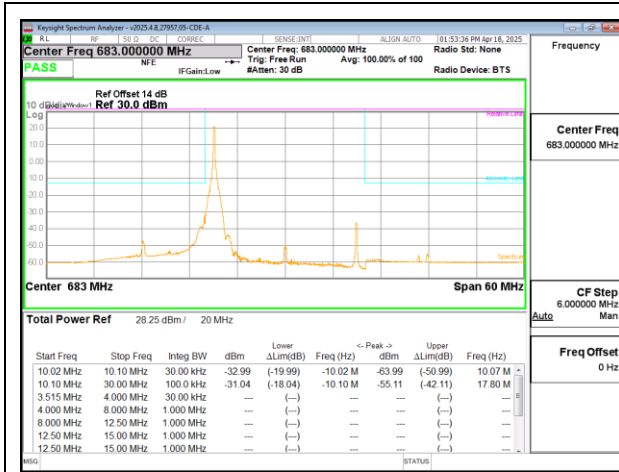

LTE B71 15MHz QPSK Middle Channel RB1-74

LTE B71 15MHz QPSK Low Channel RB75-0

LTE B71 15MHz QPSK Middle Channel RB75-0

LTE B71 15MHz QPSK High Channel RB1-0

LTE B71 20MHz QPSK Low Channel RB1-0

LTE B71 15MHz QPSK High Channel RB1-74

LTE B71 20MHz QPSK Low Channel RB1-99

LTE B71 15MHz QPSK High Channel RB75-0

LTE B71 20MHz QPSK Low Channel RB100-0

LTE B71 20MHz QPSK Middle Channel RB1-0

LTE B71 20MHz QPSK High Channel RB1-0

LTE B71 20MHz QPSK Middle Channel RB1-99