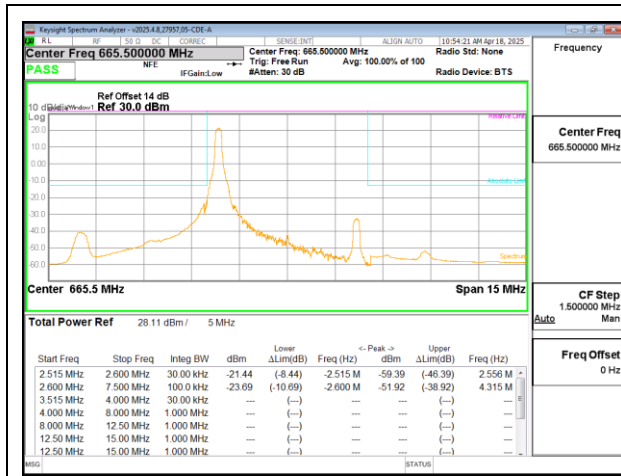

LTE B17 5MHz QPSK Low Channel RB25-0

LTE B17 5MHz QPSK High Channel RB25-0

LTE B17 10MHz QPSK Low Channel RB1-0

LTE B17 10MHz QPSK High Channel RB1-0

LTE B17 10MHz QPSK Low Channel RB1-49

LTE B17 10MHz QPSK High Channel RB1-49

LTE B17 10MHz QPSK Low Channel RB50-0

LTE B17 10MHz QPSK High Channel RB50-0

9.2.5. LTE BAND 71

LTE B71 5MHz QPSK Low Channel RB1-0

LTE B71 5MHz QPSK Middle Channel RB1-0

LTE B71 5MHz QPSK Low Channel RB1-24