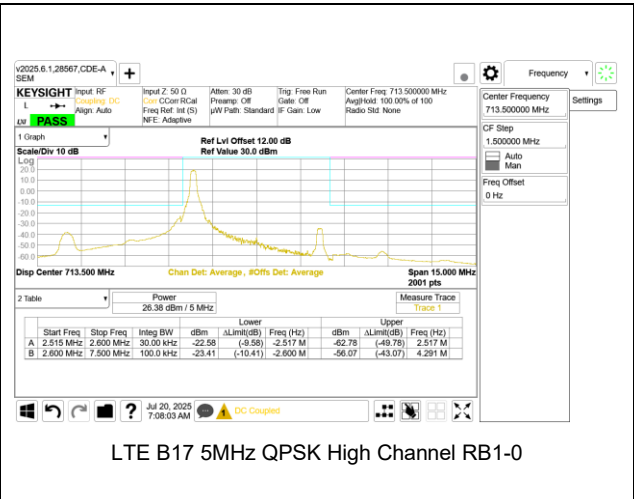

5G NR n12 15MHz BPSK High Channel RB1-0

5G NR n12 15MHz BPSK High Channel RB1-78

5G NR n12 15MHz BPSK High Channel RB75-0

Intentionally Blank

9.2.3. LTE BAND 13

LTE B13 5MHz QPSK Low Channel RB1-0

LTE B13 5MHz QPSK High Channel RB1-0

LTE B13 5MHz QPSK Low Channel RB1-24

LTE B13 5MHz QPSK High Channel RB1-24

LTE B13 5MHz QPSK Low Channel RB25-0

LTE B13 5MHz QPSK High Channel RB25-0

LTE B13 10MHz QPSK Middle Channel RB1-0

LTE B13 10MHz QPSK Middle Channel RB1-49

LTE B13 10MHz QPSK Middle Channel RB50-0

Intentionally Blank

9.2.4. LTE BAND 17

LTE B17 5MHz QPSK Low Channel RB1-0

LTE B17 5MHz QPSK High Channel RB1-0

LTE B17 5MHz QPSK Low Channel RB1-24

LTE B17 5MHz QPSK High Channel RB1-24