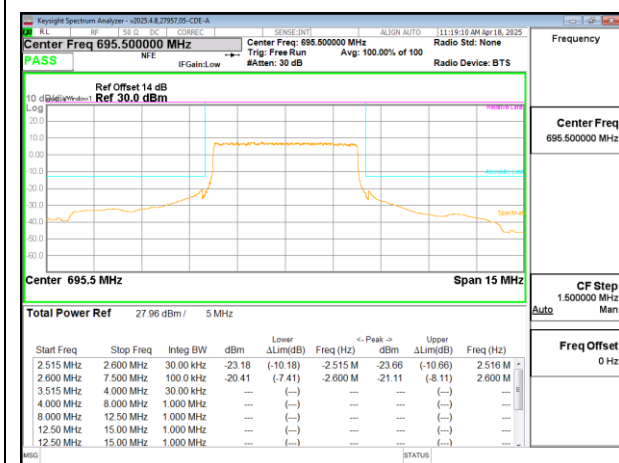

LTE B71 5MHz QPSK Middle Channel RB1-24

LTE B71 5MHz QPSK Low Channel RB25-0

LTE B71 5MHz QPSK Middle Channel RB25-0

LTE B71 5MHz QPSK High Channel RB1-0

LTE B71 10MHz QPSK Low Channel RB1-0

LTE B71 5MHz QPSK High Channel RB1-24

LTE B71 10MHz QPSK Low Channel RB1-49

LTE B71 5MHz QPSK High Channel RB25-0

LTE B71 10MHz QPSK Low Channel RB50-0

LTE B71 10MHz QPSK Middle Channel RB1-0

LTE B71 10MHz QPSK High Channel RB1-0

LTE B71 10MHz QPSK Middle Channel RB1-49