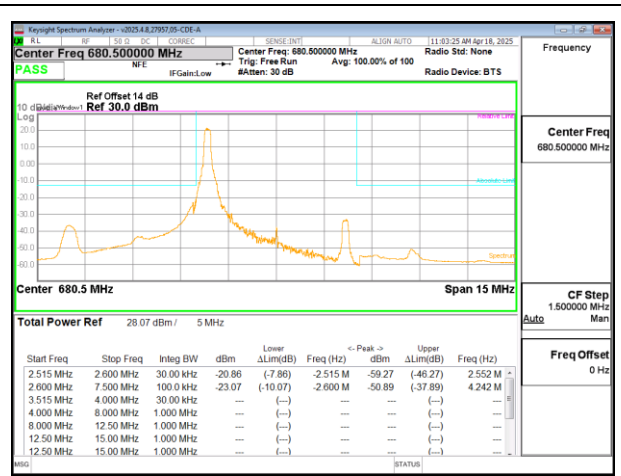

LTE B17 10MHz QPSK Low Channel RB50-0

LTE B17 10MHz QPSK High Channel RB50-0

9.2.5. LTE BAND 71

LTE B71 5MHz QPSK Low Channel RB1-0

LTE B71 5MHz QPSK Middle Channel RB1-0

LTE B71 5MHz QPSK Low Channel RB1-24