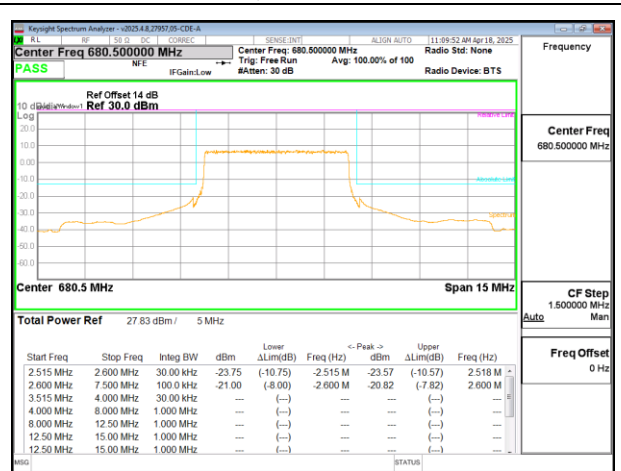

LTE B17 10MHz QPSK Low Channel RB50-0

LTE B17 10MHz QPSK High Channel RB50-0

9.2.5. LTE BAND 71

LTE B71 5MHz QPSK Low Channel RB1-0

LTE B71 5MHz QPSK Middle Channel RB1-0

LTE B71 5MHz QPSK Low Channel RB1-24

LTE B71 5MHz QPSK Middle Channel RB1-24

LTE B71 5MHz QPSK Low Channel RB25-0

LTE B71 5MHz QPSK Middle Channel RB25-0

LTE B71 5MHz QPSK High Channel RB1-0

LTE B71 10MHz QPSK Low Channel RB1-0

LTE B71 5MHz QPSK High Channel RB1-24