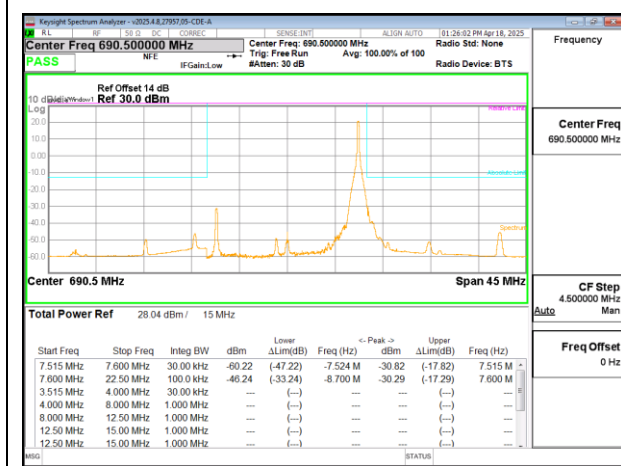

LTE B71 15MHz QPSK Middle Channel RB1-74

LTE B71 15MHz QPSK Low Channel RB75-0

LTE B71 15MHz QPSK Middle Channel RB75-0

LTE B71 15MHz QPSK High Channel RB1-0

LTE B71 20MHz QPSK Low Channel RB1-0

LTE B71 15MHz QPSK High Channel RB1-74

LTE B71 20MHz QPSK Low Channel RB1-99

LTE B71 15MHz QPSK High Channel RB75-0

LTE B71 20MHz QPSK Low Channel RB100-0

LTE B71 20MHz QPSK Middle Channel RB1-0

LTE B71 20MHz QPSK High Channel RB1-0

LTE B71 20MHz QPSK Middle Channel RB1-99