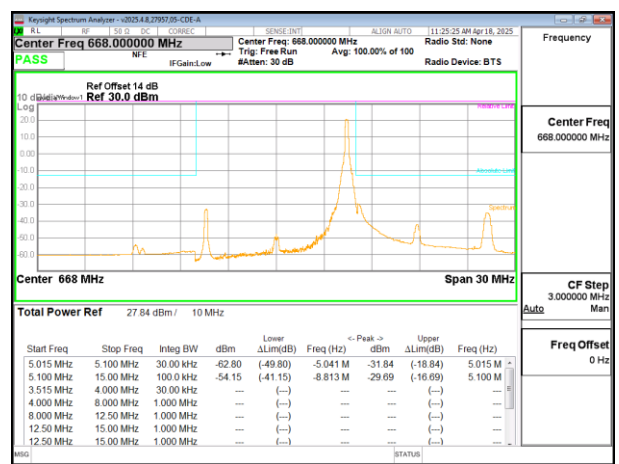

LTE B71 5MHz QPSK Middle Channel RB1-24

LTE B71 5MHz QPSK Low Channel RB25-0

LTE B71 5MHz QPSK Middle Channel RB25-0

LTE B71 5MHz QPSK High Channel RB1-0

LTE B71 10MHz QPSK Low Channel RB1-0

LTE B71 5MHz QPSK High Channel RB1-24

LTE B71 10MHz QPSK Low Channel RB1-49

LTE B71 5MHz QPSK High Channel RB25-0

LTE B71 10MHz QPSK Low Channel RB50-0

LTE B71 10MHz QPSK Middle Channel RB1-0

LTE B71 10MHz QPSK High Channel RB1-0

LTE B71 10MHz QPSK Middle Channel RB1-49