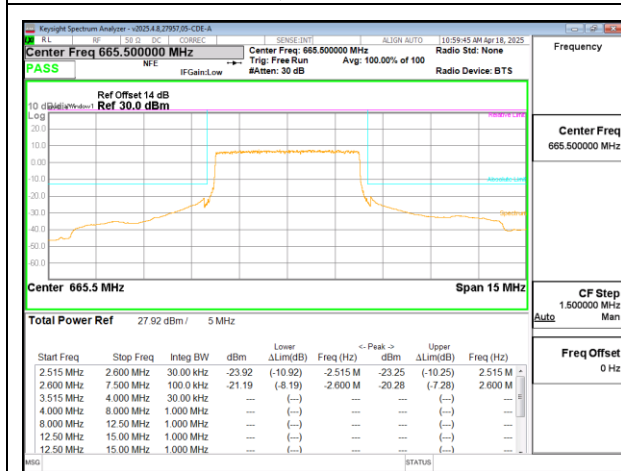

LTE B17 5MHz QPSK Low Channel RB25-0

LTE B17 5MHz QPSK High Channel RB25-0

LTE B17 10MHz QPSK Low Channel RB1-0

LTE B17 10MHz QPSK High Channel RB1-0

LTE B17 10MHz QPSK Low Channel RB1-49

LTE B17 10MHz QPSK High Channel RB1-49

LTE B17 10MHz QPSK Low Channel RB50-0

LTE B17 10MHz QPSK High Channel RB50-0

9.2.5. LTE BAND 71

LTE B71 5MHz QPSK Low Channel RB1-0

LTE B71 5MHz QPSK Middle Channel RB1-0

LTE B71 5MHz QPSK Low Channel RB1-24

LTE B71 5MHz QPSK Middle Channel RB1-24

LTE B71 5MHz QPSK Low Channel RB25-0

LTE B71 5MHz QPSK Middle Channel RB25-0

LTE B71 5MHz QPSK High Channel RB1-0

LTE B71 10MHz QPSK Low Channel RB1-0

LTE B71 5MHz QPSK High Channel RB1-24