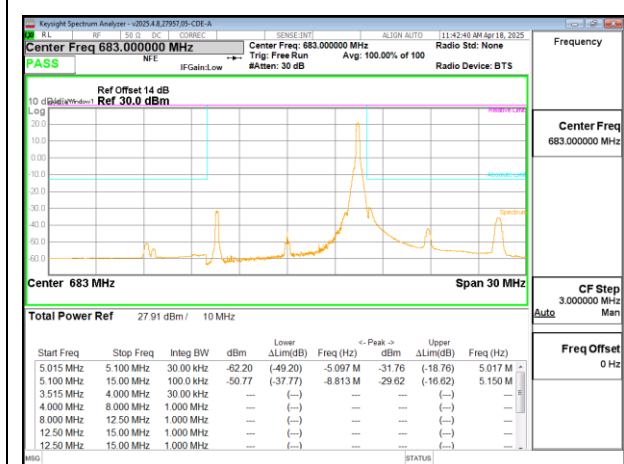

LTE B71 10MHz QPSK Low Channel RB1-49

LTE B71 5MHz QPSK High Channel RB25-0

LTE B71 10MHz QPSK Low Channel RB50-0

LTE B71 10MHz QPSK Middle Channel RB1-0

LTE B71 10MHz QPSK High Channel RB1-0

LTE B71 10MHz QPSK Middle Channel RB1-49

LTE B71 10MHz QPSK High Channel RB1-49

LTE B71 10MHz QPSK Middle Channel RB50-0

LTE B71 10MHz QPSK High Channel RB50-0

LTE B71 15MHz QPSK Low Channel RB1-0

LTE B71 15MHz QPSK Middle Channel RB1-0

LTE B71 15MHz QPSK Low Channel RB1-74