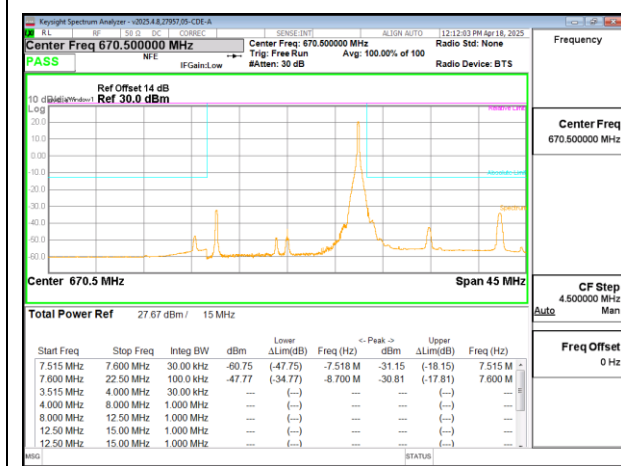

LTE B71 10MHz QPSK High Channel RB1-49

LTE B71 10MHz QPSK Middle Channel RB50-0

LTE B71 10MHz QPSK High Channel RB50-0

LTE B71 15MHz QPSK Low Channel RB1-0

LTE B71 15MHz QPSK Middle Channel RB1-0

LTE B71 15MHz QPSK Low Channel RB1-74