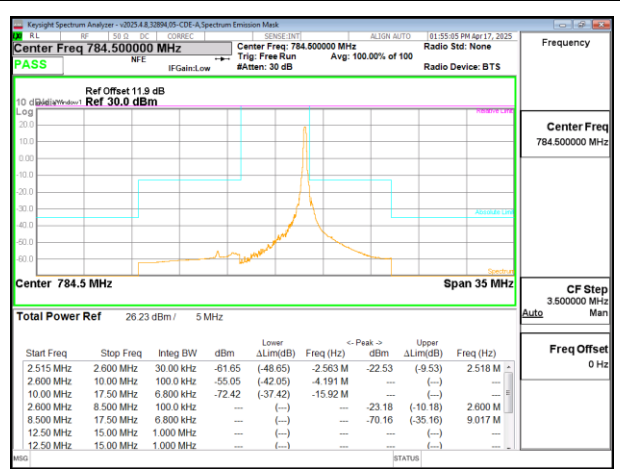

5G NR n12 15MHz BPSK High Channel RB1-0

5G NR n12 15MHz BPSK High Channel RB1-78

5G NR n12 15MHz BPSK High Channel RB75-0

Intentionally Blank

9.2.3. LTE BAND 13

LTE B13 5MHz QPSK Low Channel RB1-0

LTE B13 5MHz QPSK High Channel RB1-0

LTE B13 5MHz QPSK Low Channel RB1-24

LTE B13 5MHz QPSK High Channel RB1-24

LTE B13 5MHz QPSK Low Channel RB25-0

LTE B13 5MHz QPSK High Channel RB25-0

LTE B13 10MHz QPSK Middle Channel RB1-0

LTE B13 10MHz QPSK Middle Channel RB1-49