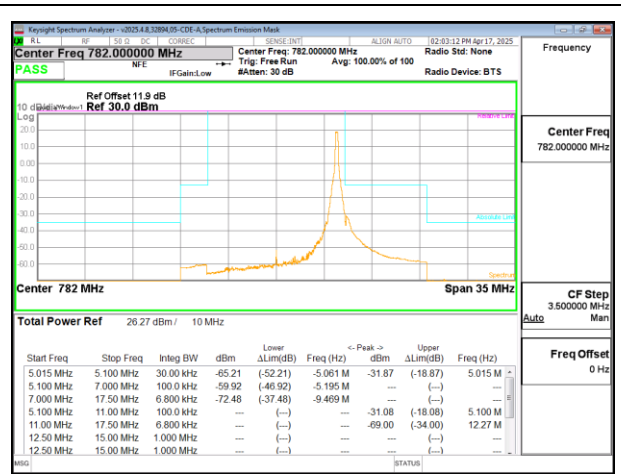

LTE B13 5MHz QPSK Low Channel RB1-24

LTE B13 5MHz QPSK High Channel RB1-24

LTE B13 5MHz QPSK Low Channel RB25-0

LTE B13 5MHz QPSK High Channel RB25-0

LTE B13 10MHz QPSK Middle Channel RB1-0

LTE B13 10MHz QPSK Middle Channel RB1-49

LTE B13 10MHz QPSK Middle Channel RB50-0

Intentionally Blank

9.2.4. LTE BAND 17

LTE B17 5MHz QPSK Low Channel RB1-0

LTE B17 5MHz QPSK High Channel RB1-0

LTE B17 5MHz QPSK Low Channel RB1-24

LTE B17 5MHz QPSK High Channel RB1-24