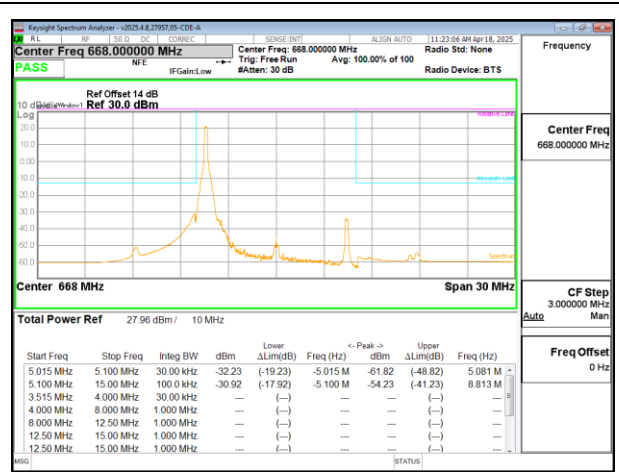

LTE B71 5MHz QPSK Middle Channel RB1-24

LTE B71 5MHz QPSK Low Channel RB25-0

LTE B71 5MHz QPSK Middle Channel RB25-0

LTE B71 5MHz QPSK High Channel RB1-0

LTE B71 10MHz QPSK Low Channel RB1-0

LTE B71 5MHz QPSK High Channel RB1-24