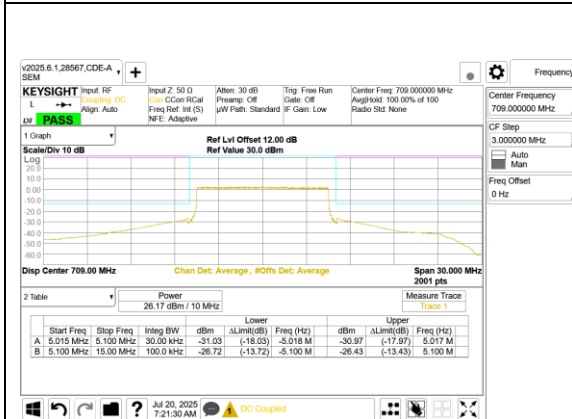

LTE B17 5MHz QPSK Low Channel RB25-0

LTE B17 5MHz QPSK High Channel RB25-0

LTE B17 10MHz QPSK Low Channel RB1-0

LTE B17 10MHz QPSK High Channel RB1-0

LTE B17 10MHz QPSK Low Channel RB1-49

LTE B17 10MHz QPSK High Channel RB1-49

LTE B17 10MHz QPSK Low Channel RB50-0

LTE B17 10MHz QPSK High Channel RB50-0

9.2.5. LTE BAND 71

LTE B71 5MHz QPSK Low Channel RB1-0

LTE B71 5MHz QPSK Middle Channel RB1-0

LTE B71 5MHz QPSK Low Channel RB1-24