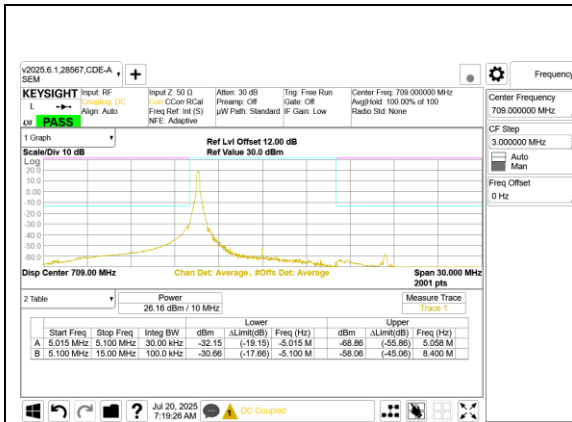

LTE B13 5MHz QPSK Low Channel RB1-24

LTE B13 5MHz QPSK High Channel RB1-24

LTE B13 5MHz QPSK Low Channel RB25-0

LTE B13 5MHz QPSK High Channel RB25-0

LTE B13 10MHz QPSK Middle Channel RB1-0

LTE B13 10MHz QPSK Middle Channel RB1-49

LTE B13 10MHz QPSK Middle Channel RB50-0

Intentionally Blank

9.2.4. LTE BAND 17

LTE B17 5MHz QPSK Low Channel RB1-0

LTE B17 5MHz QPSK High Channel RB1-0

LTE B17 5MHz QPSK Low Channel RB1-24

LTE B17 5MHz QPSK High Channel RB1-24

LTE B17 5MHz QPSK Low Channel RB25-0

LTE B17 5MHz QPSK High Channel RB25-0

LTE B17 10MHz QPSK Low Channel RB1-0

LTE B17 10MHz QPSK High Channel RB1-0

LTE B17 10MHz QPSK Low Channel RB1-49

LTE B17 10MHz QPSK High Channel RB1-49