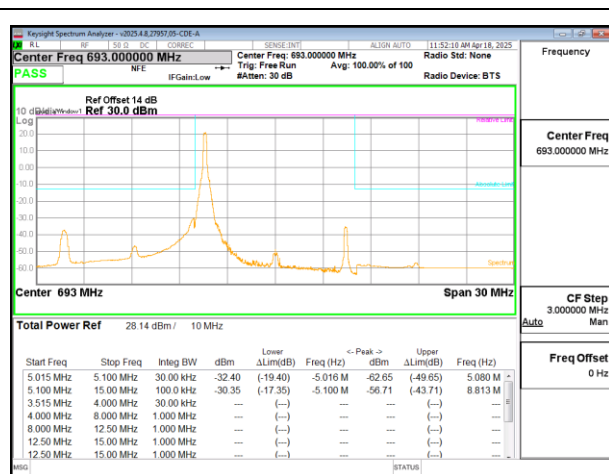

LTE B71 10MHz QPSK Low Channel RB1-49

LTE B71 5MHz QPSK High Channel RB25-0

LTE B71 10MHz QPSK Low Channel RB50-0

LTE B71 10MHz QPSK Middle Channel RB1-0

LTE B71 10MHz QPSK High Channel RB1-0

LTE B71 10MHz QPSK Middle Channel RB1-49

LTE B71 10MHz QPSK High Channel RB1-49

LTE B71 10MHz QPSK Middle Channel RB50-0

LTE B71 10MHz QPSK High Channel RB50-0

LTE B71 15MHz QPSK Low Channel RB1-0

LTE B71 15MHz QPSK Middle Channel RB1-0

LTE B71 15MHz QPSK Low Channel RB1-74