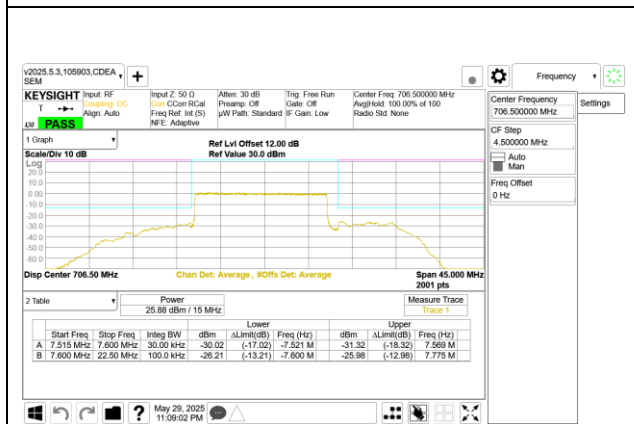

5G NR n12 15MHz BPSK Low Channel RB1-0

5G NR n12 15MHz BPSK Middle Channel RB1-0

5G NR n12 15MHz BPSK Low Channel RB1-78

5G NR n12 15MHz BPSK Middle Channel RB1-78

5G NR n12 15MHz BPSK Low Channel RB75-0

5G NR n12 15MHz BPSK Middle Channel RB75-0

5G NR n12 15MHz BPSK High Channel RB1-0

5G NR n12 15MHz BPSK High Channel RB1-78

5G NR n12 15MHz BPSK High Channel RB75-0

Intentionally Blank

9.2.3. LTE BAND 13

LTE B13 5MHz QPSK Low Channel RB1-0

LTE B13 5MHz QPSK High Channel RB1-0

LTE B13 5MHz QPSK Low Channel RB1-24

LTE B13 5MHz QPSK High Channel RB1-24

LTE B13 5MHz QPSK Low Channel RB25-0

LTE B13 5MHz QPSK High Channel RB25-0

LTE B13 10MHz QPSK Middle Channel RB1-0

LTE B13 10MHz QPSK Middle Channel RB1-49