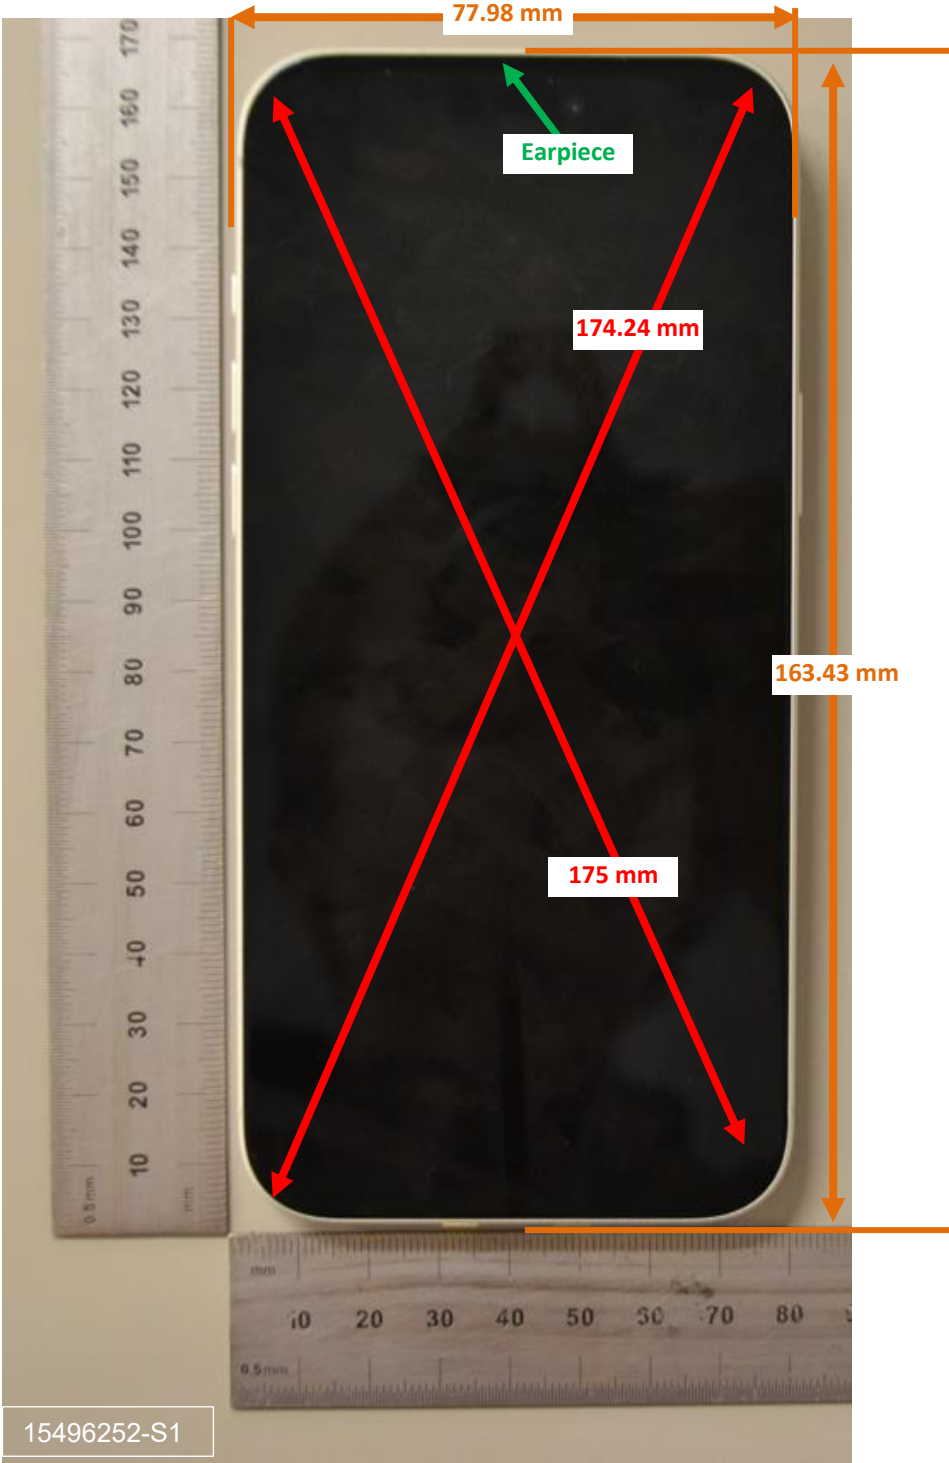

# DUT and SAR Set-up Photos

Photograph 1: Overall Dimensions

Photograph 2: Front View of the DUT

Photograph 3: Back View of the DUT

## Setup Photos

Photograph 4: Handset Vertical and Horizontal Reference Lines

Vertical  
Center Line

Horizontal  
Line

15496252-S1

## Head Exposure Conditions

Photograph 5: Head, Left Cheek, 0 mm

# Extremity Exposure Conditions

Photograph 8: Extremity, Edge Left, 0 mm