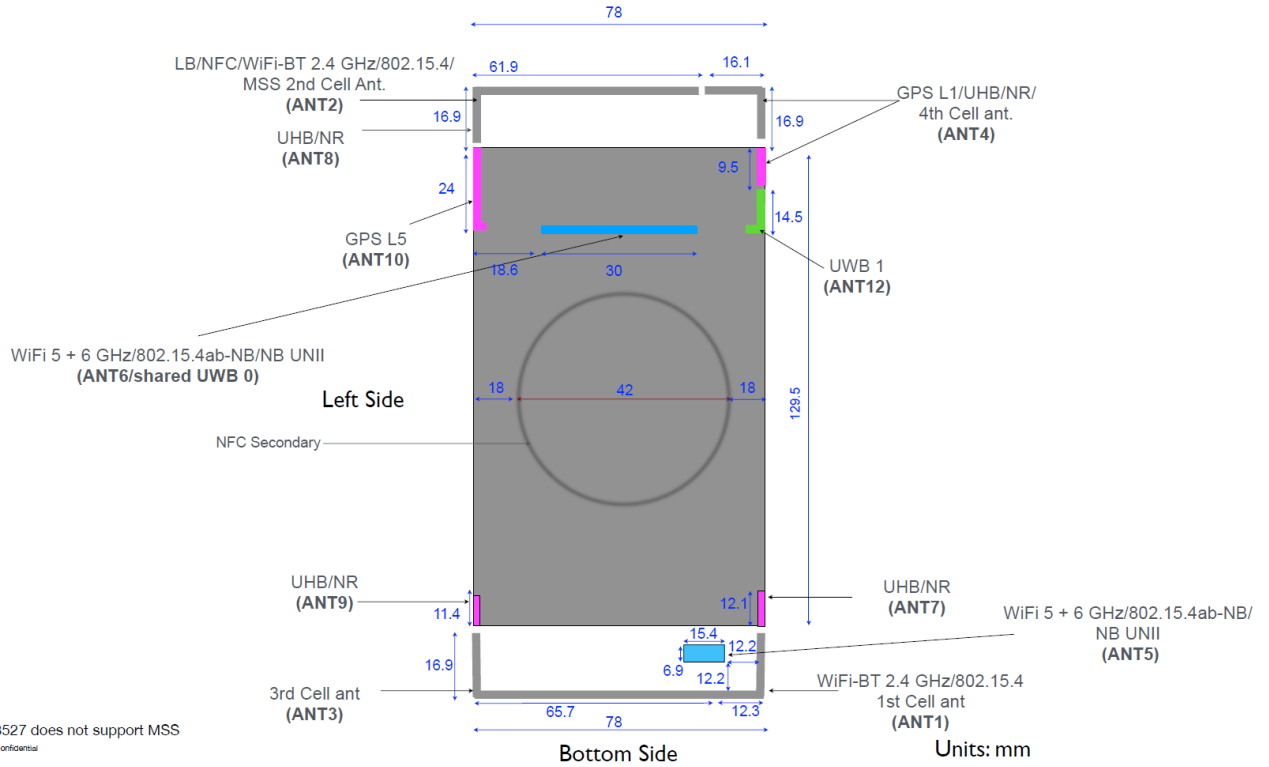

# Body-worn Accessory & Hotspot mode Exposure Conditions

Photograph 6: Body & Hotspot, Back, 5 mm

15496252-S1

Photograph 7: Hotspot, Edge Right, 5 mm

15496252-S1

# Extremity Exposure Conditions

Photograph 8: Extremity, Edge Left, 0 mm

## Power Density Setup Photos

Photograph 9: Back, 2 mm

# Antenna Dimensions & Separation Distances

Note: Model A3527 does not support MSS  
Apple Proprietary and Confidential