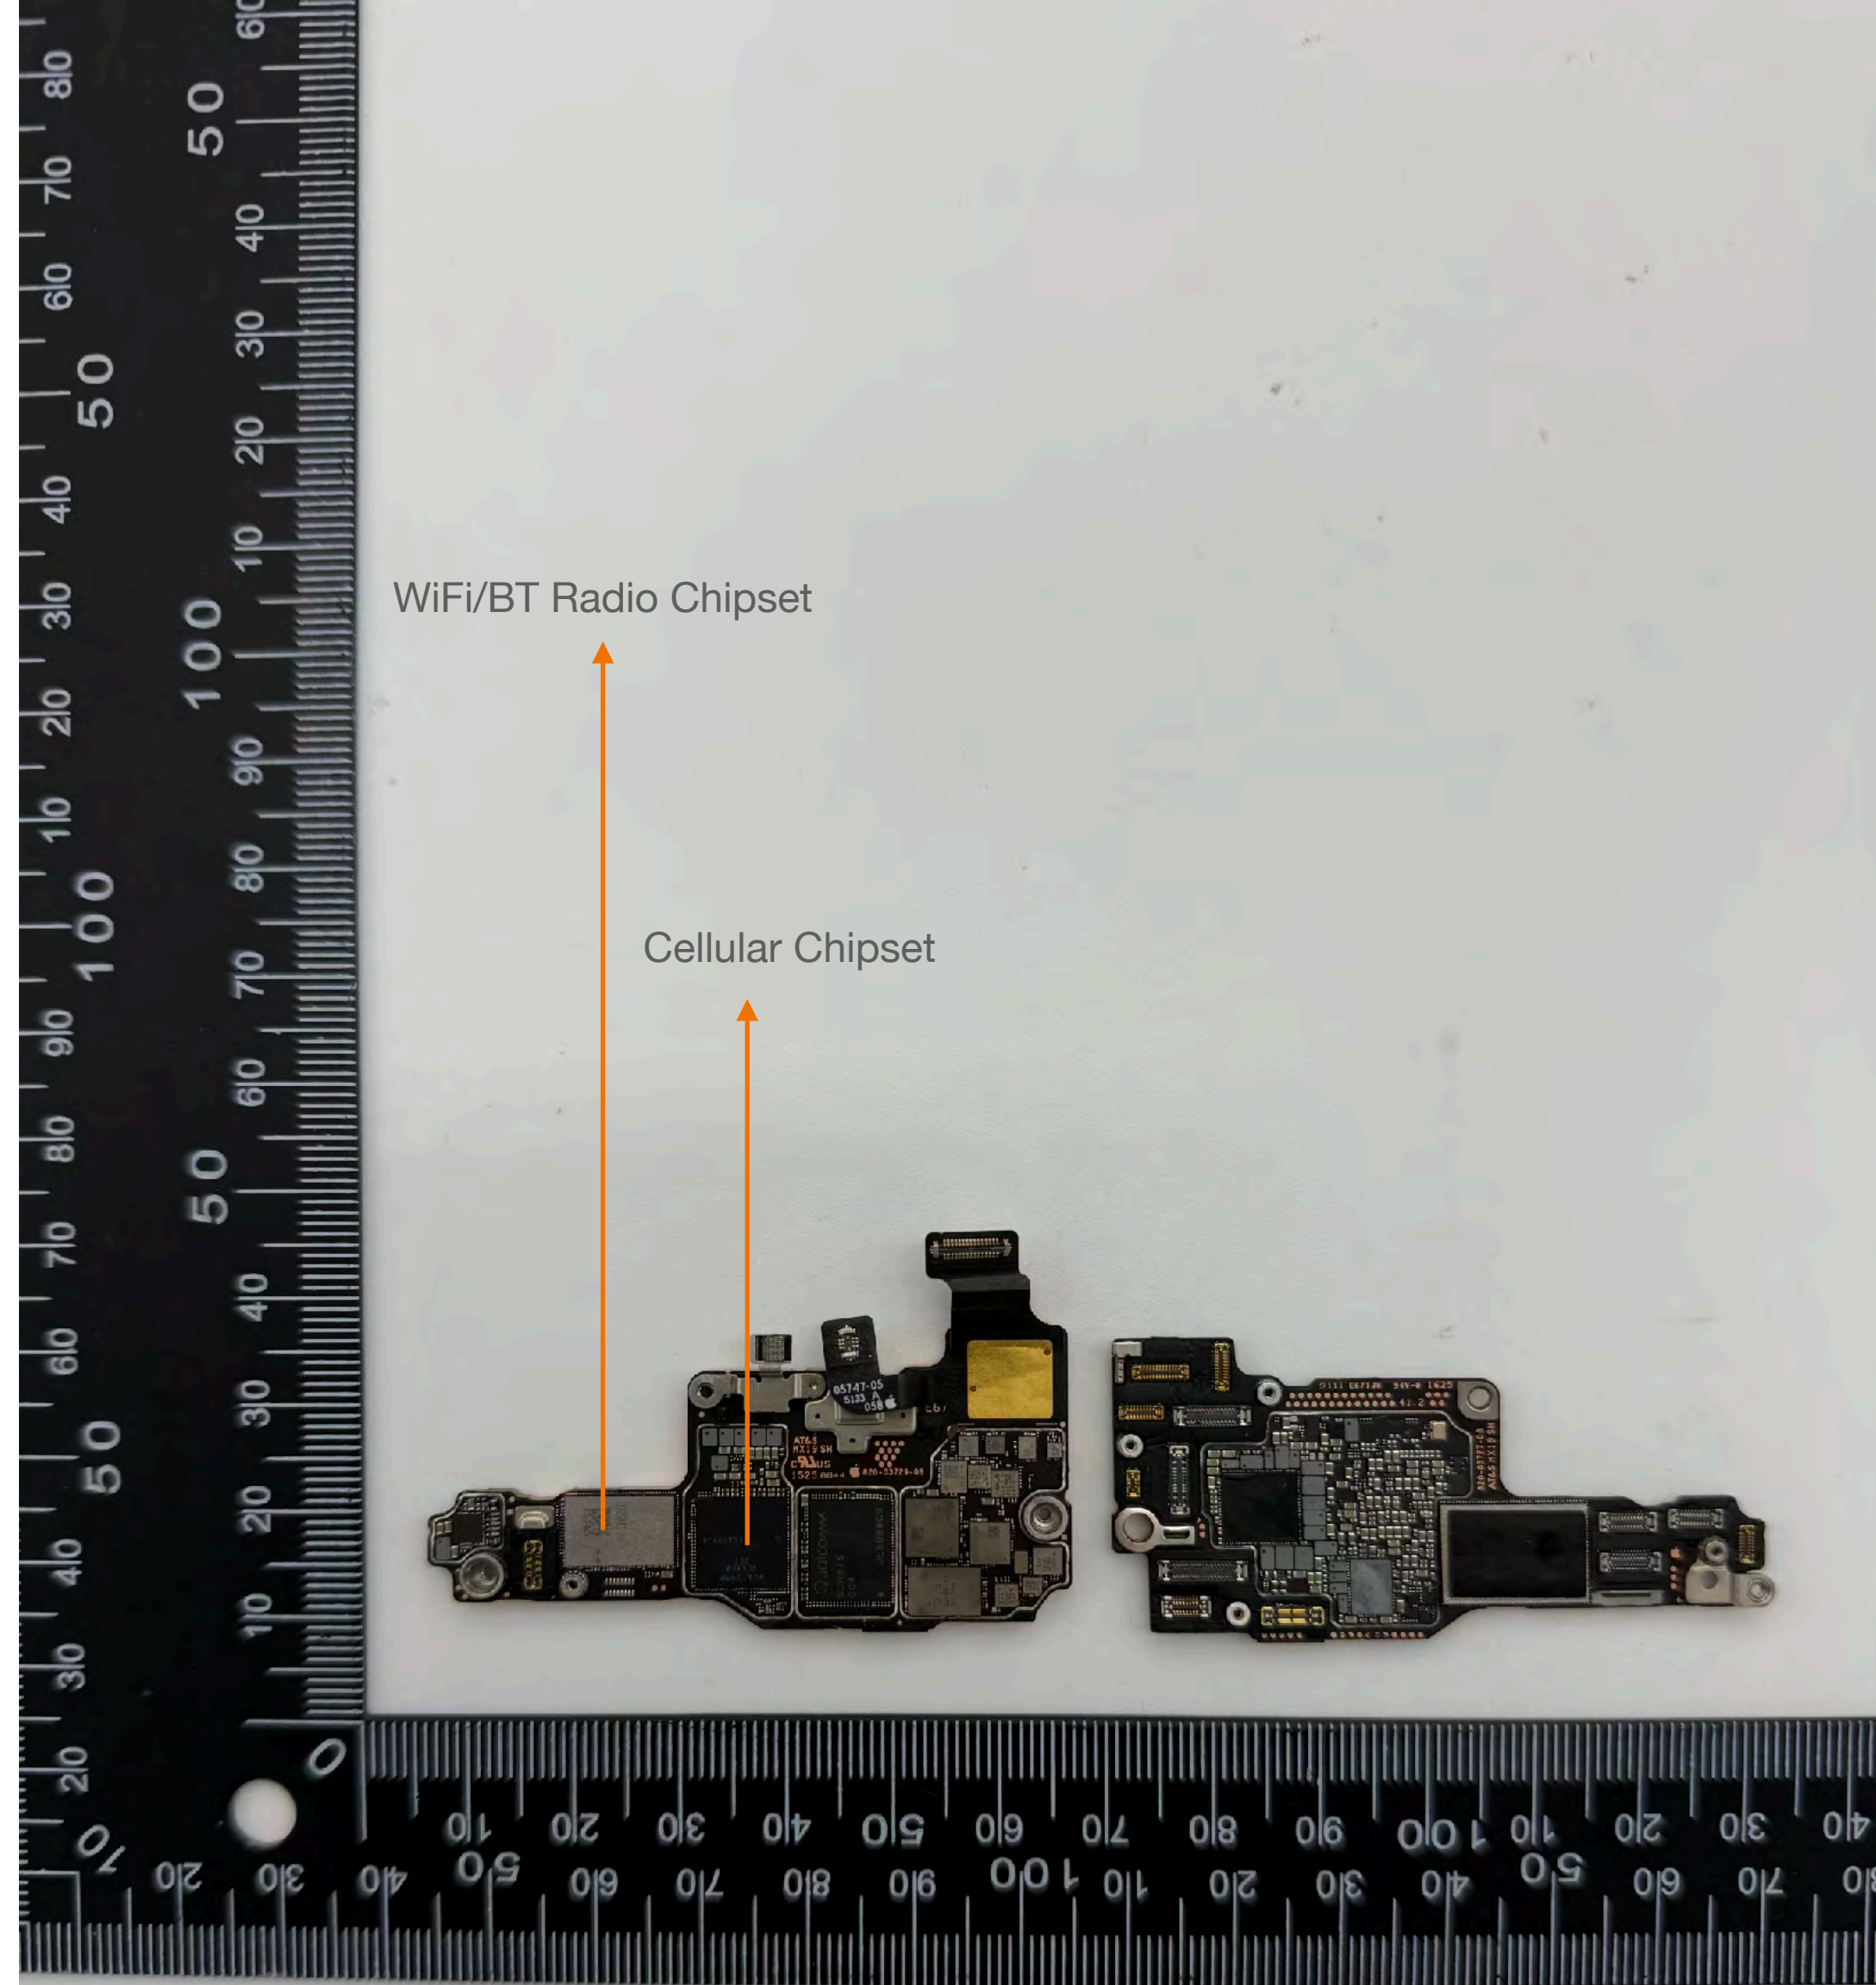

**A3257, A3525**

Flex Assembly with ANT1, Ant7,  
Ant3, ANT9, ANT5 - Back

A3257, A3525  
Bottom Speaker - Front

A3257, A3525  
MLB - Front

A3257, A3525  
MLB - Back

**A3257, A3525**

MLB Open without Shields

**A3257, A3525**

MLB Front and Back without Shields

WiFi/BT Radio Chipset

Cellular Chipset