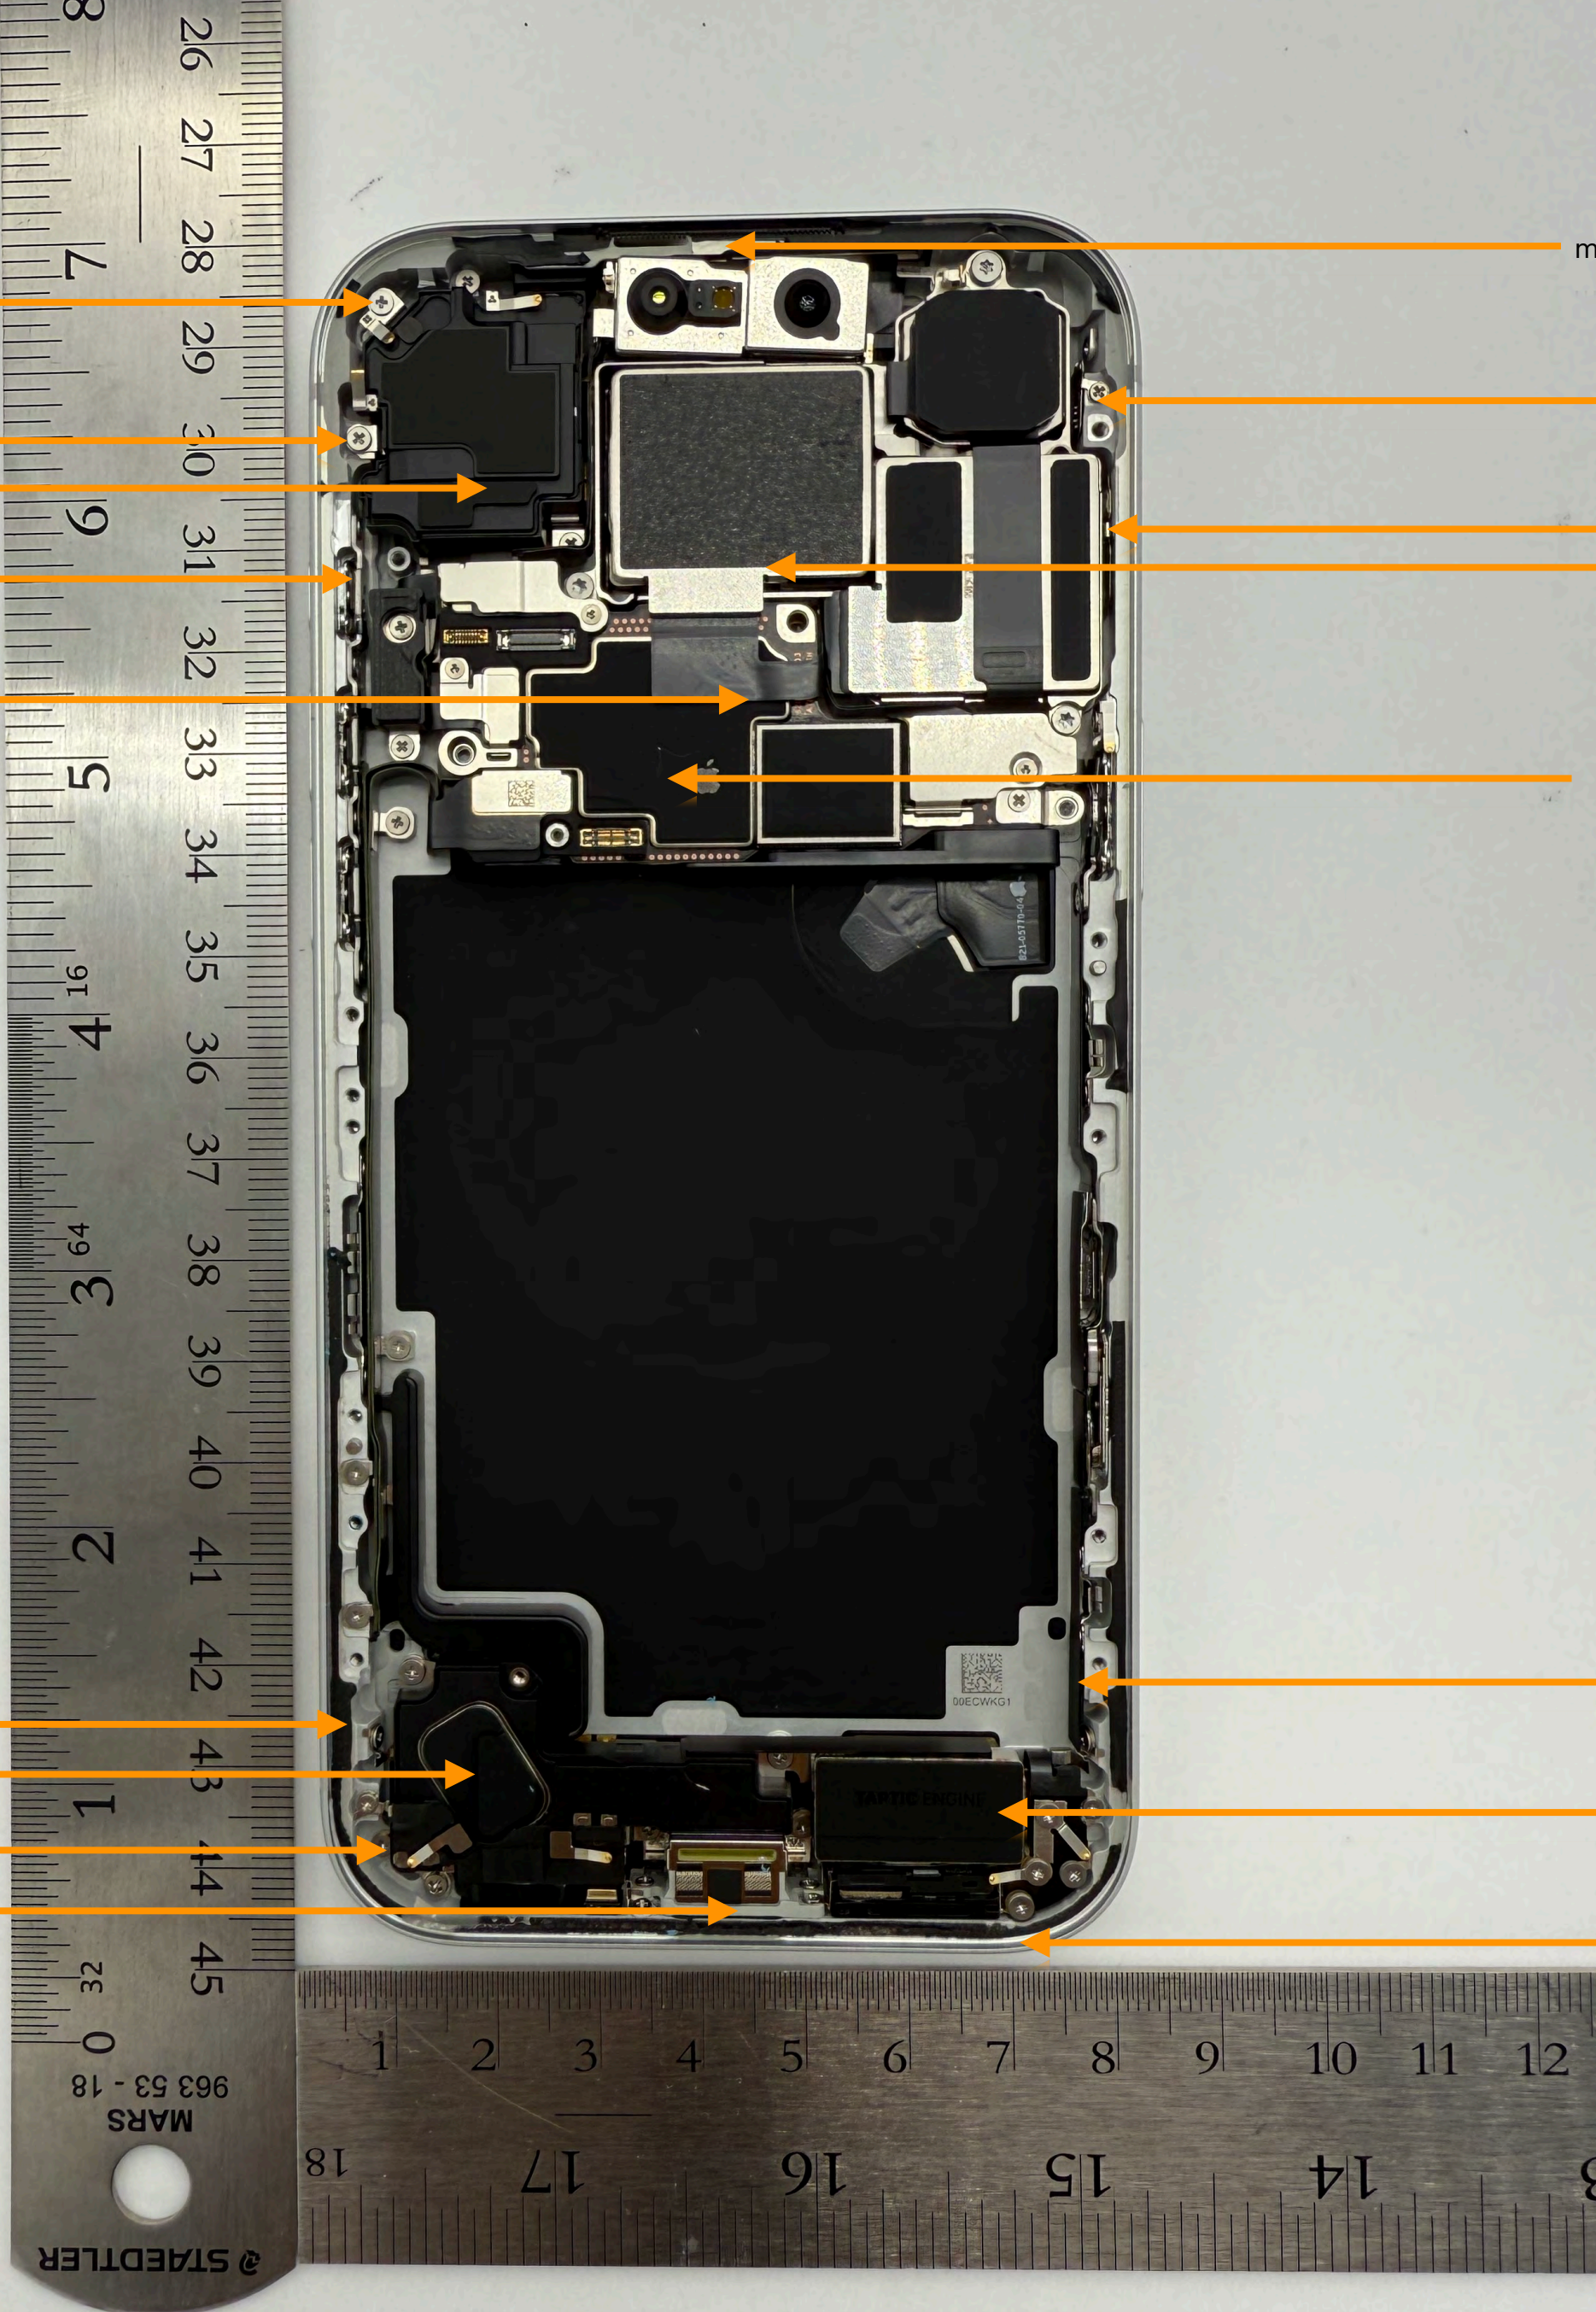

USB-C Connector

mmWave ANT M1

ANT 4  
GPS-L1/MB/HB/UHB/NR/  
4th Cell ant.

ANT 12 UWB1

Rear Camera

MLB

ANT 7 UHB/NR Cell

ANT 5 WiFi 5,6 GHz/802.15.4ab-NB/NB UNII

ANT 1  
Cell/WiFi/BT/802.15.4 - 2.4GHz

A3257, A3525

Battery - Front

A3257, A3525

Battery - Back

A3257

mmWave M1 - Front

A3257