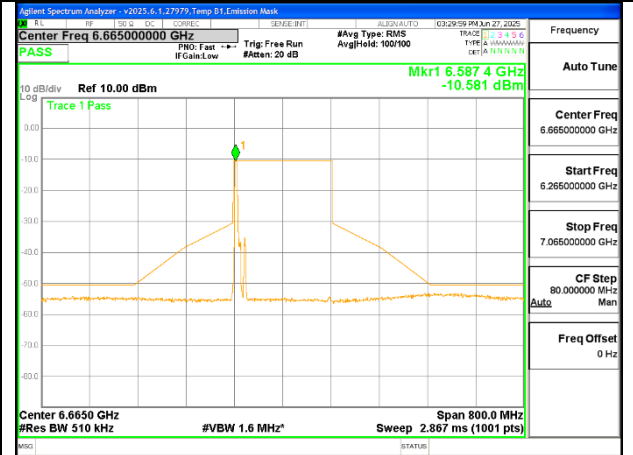

2TX Antenna 6 + Antenna 5 SDM MODE (FCC + IC) – 52-Tones, RU Index 37

MID CHANNEL ANT 6 6665

MID CHANNEL ANT 5 6665

STRADDLE ANT 6 6825

STRADDLE ANT 5 6825

2TX Antenna 6 + Antenna 5 SDM MODE (FCC + IC) – 52-Tones, RU Index 52