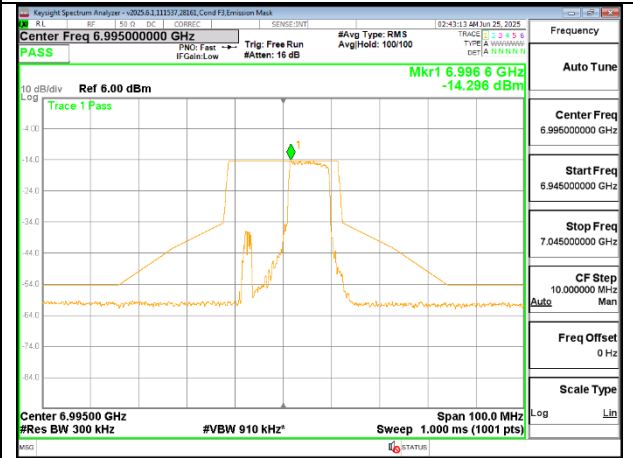

HIGH CHANNEL ANT 6 7095

HIGH CHANNEL ANT 5 7095

2TX CDD MODE (FCC + IC) – 106-Tones, RU Index 54

LOW CHANNEL ANT 6 6895

LOW CHANNEL ANT 5 6895

MID CHANNEL ANT 6 6995

MID CHANNEL ANT 5 6995

HIGH CHANNEL ANT 6 7095