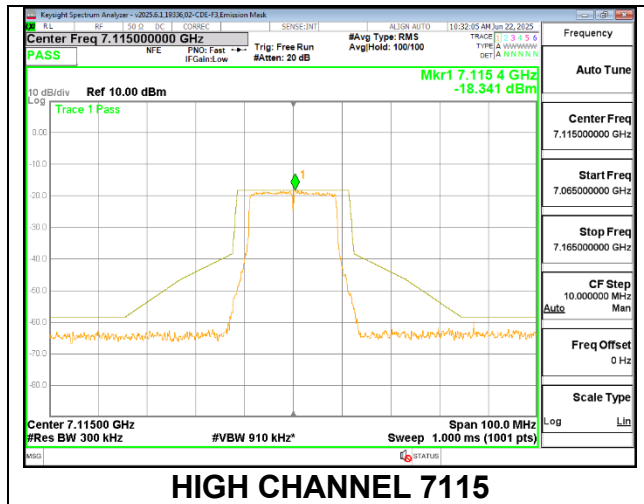

MID CHANNEL ANT 6 6665

MID CHANNEL ANT 5 6665

STRADDLE ANT 6 6825

STRADDLE ANT 5 6825

9.8.13 802.11a MODE IN THE UNII-8 BAND

1TX Antenna 6 MODE (FCC+IC) MOBILE

1TX Antenna 5 MODE (FCC+IC) MOBILE

2TX CDD MODE (FCC+IC) MOBILE