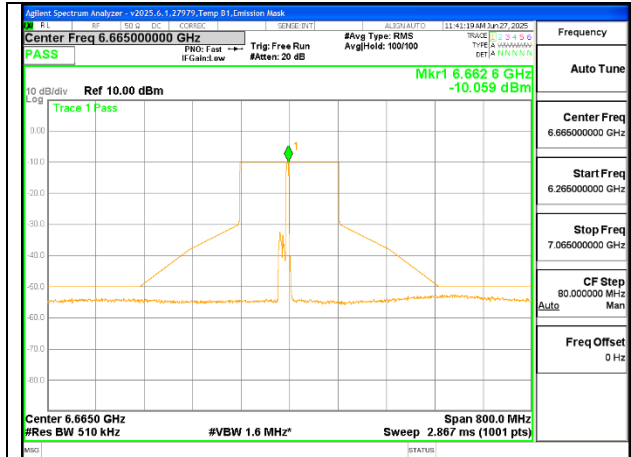

2TX Antenna 6 + Antenna 5 SDM MODE (FCC + IC) – 52-Tones, RU Index 37

MID CHANNEL ANT 6 6665

MID CHANNEL ANT 5 6665

STRADDLE ANT 6 6825

STRADDLE ANT 5 6825

2TX Antenna 6 + Antenna 5 SDM MODE (FCC + IC) – 52-Tones, RU Index 52