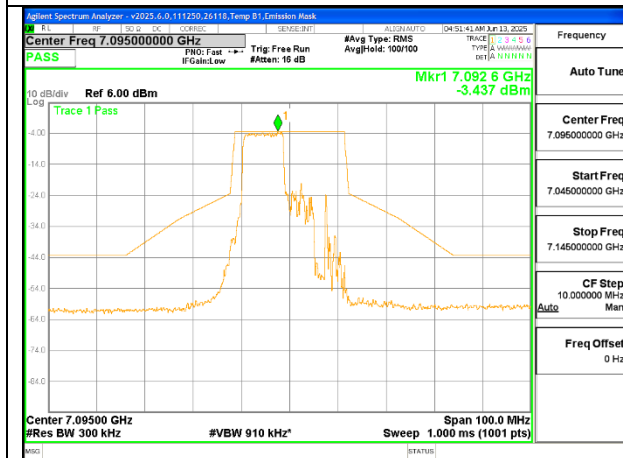

HIGH CHANNEL 7095