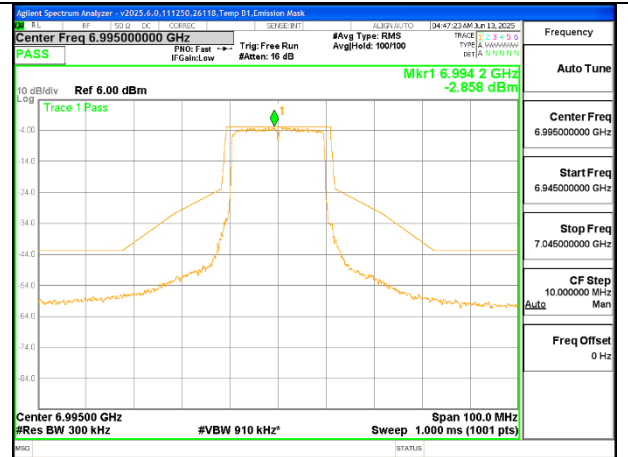

MID CHANNEL 6995