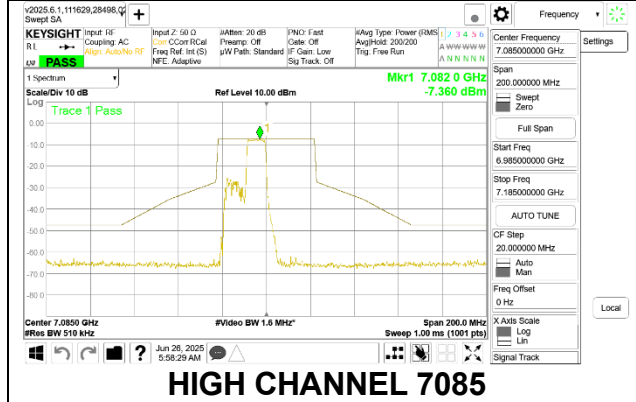

1TX Antenna 6 MODE (FCC+IC) MOBILE – 106-Tones, RU Index 53

STRADDLE CHANNEL, 6885

LOW CHANNEL 6965

HIGH CHANNEL 7085

1TX Antenna 6 MODE (FCC+IC) MOBILE – 106-Tones, RU Index 54

1TX Antenna 6 MODE (FCC+IC) MOBILE – 106-Tones, RU Index 56