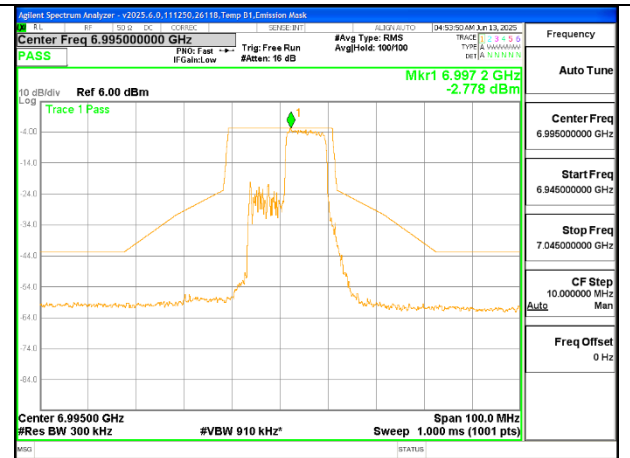

LOW CHANNEL 6895

MID CHANNEL 6995

HIGH CHANNEL 7095

1TX Antenna 5 MODE (FCC+IC) MOBILE – 106-Tones, RU Index 54

LOW CHANNEL 6895

MID CHANNEL 6995

HIGH CHANNEL 7095

1TX Antenna 5 MODE (FCC+IC) MOBILE – SU MODE