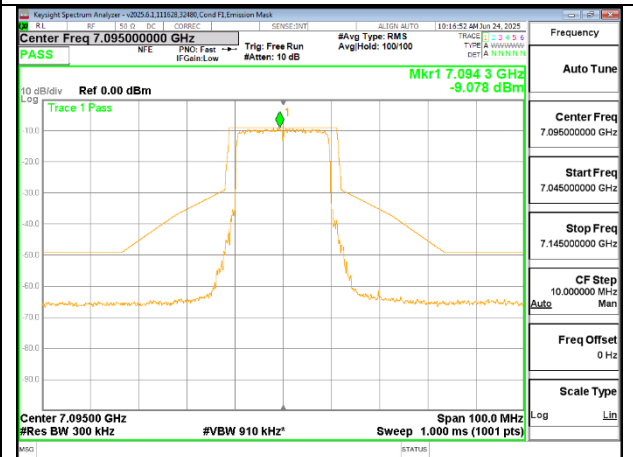

2TX Antenna 6 + Antenna 5 SDM MODE (FCC + IC) – SU Mode

LOW CHANNEL ANT 6 6895

LOW CHANNEL ANT 5 6895

MID CHANNEL ANT 6 6995

MID CHANNEL ANT 5 6995

HIGH CHANNEL ANT 6 7095

HIGH CHANNEL ANT 5 7095

9.8.15 802.11be EHT40 MODE IN THE UNII-8 BAND