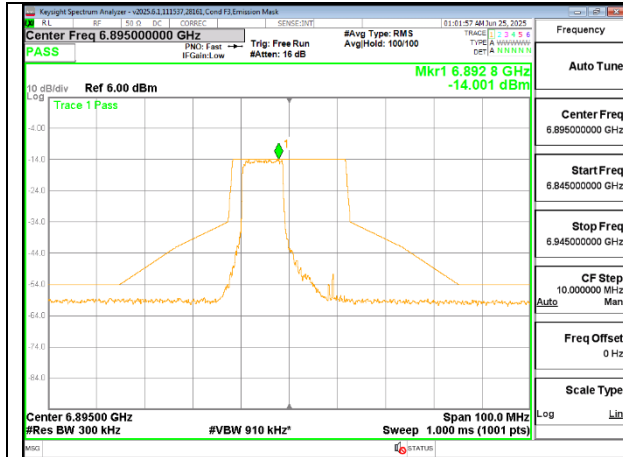

LOW CHANNEL 6895

MID CHANNEL 6995

HIGH CHANNEL 7095

2TX CDD MODE (FCC + IC) – 106-Tones, RU Index-53

LOW CHANNEL ANT 6 6895

LOW CHANNEL ANT 5 6895

MID CHANNEL ANT 6 6995

MID CHANNEL ANT 5 6995