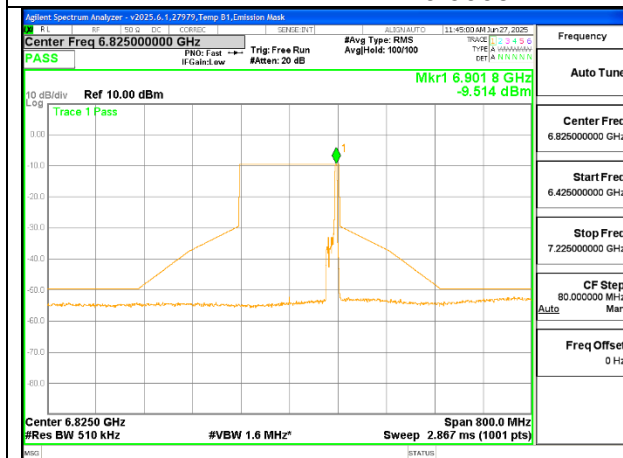

STRADDLE ANT 6 6825