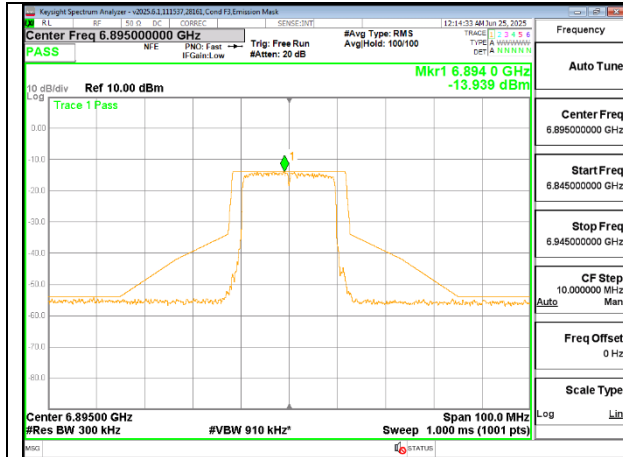

2TX CDD MODE (FCC + IC) – SU MODE

LOW CHANNEL ANT 6 6895