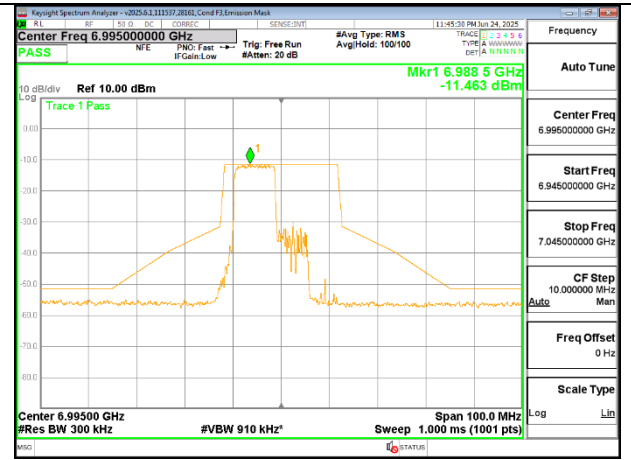

MID CHANNEL 6995