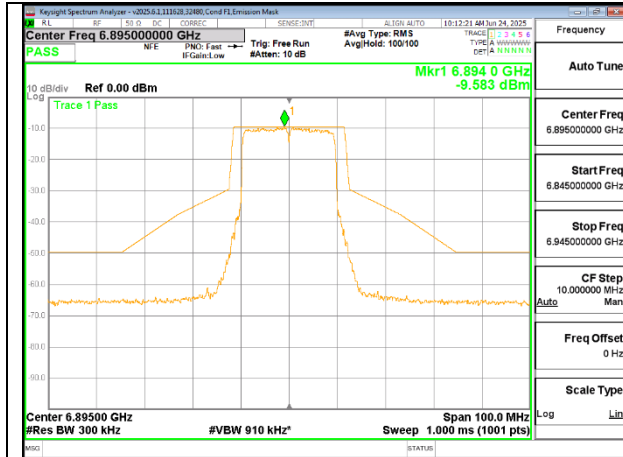

2TX Antenna 6 + Antenna 5 SDM MODE (FCC + IC) – SU Mode

LOW CHANNEL ANT 6 6895