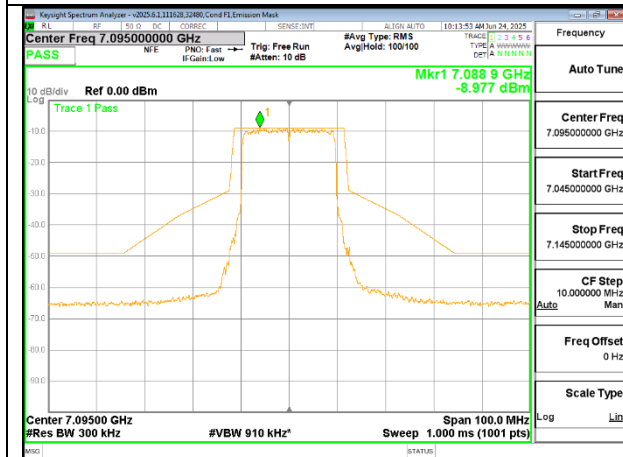

2TX Antenna 6 + Antenna 5 SDM MODE (FCC + IC) – SU Mode

LOW CHANNEL ANT 6 6895

LOW CHANNEL ANT 5 6895

MID CHANNEL ANT 6 6995

MID CHANNEL ANT 5 6995

HIGH CHANNEL ANT 6 7095

HIGH CHANNEL ANT 5 7095

9.8.15 802.11be EHT40 MODE IN THE UNII-8 BAND