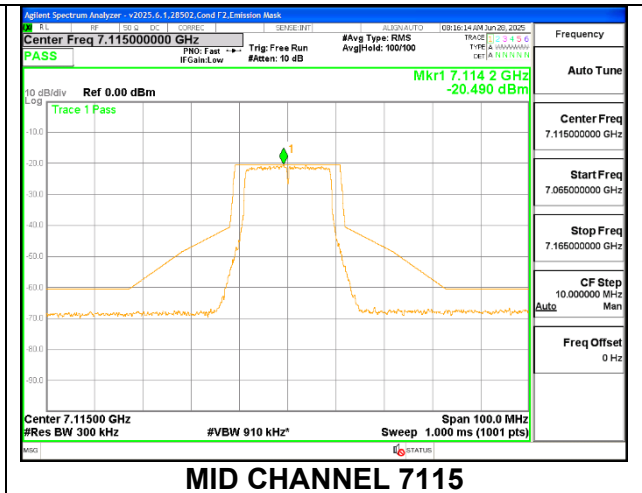

MID CHANNEL ANT 6 6665

MID CHANNEL ANT 5 6665

STRADDLE ANT 6 6825

STRADDLE ANT 5 6825

9.8.13 802.11a MODE IN THE UNII-8 BAND

1TX Antenna 6 MODE (FCC+IC) MOBILE

1TX Antenna 5 MODE (FCC+IC) MOBILE

2TX CDD MODE (FCC+IC) MOBILE