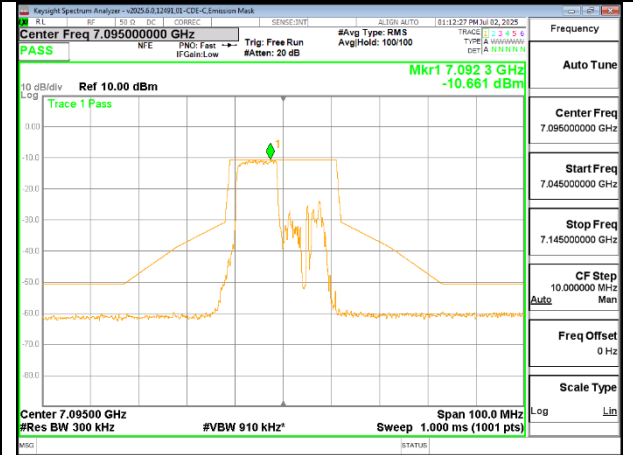

2TX Antenna 6 + Antenna 5 SDM MODE (FCC + IC) – 106-Tones, RU Index 53

LOW CHANNEL ANT 6 6895

LOW CHANNEL ANT 5 6895

MID CHANNEL ANT 6 6995

MID CHANNEL ANT 5 6995

HIGH CHANNEL ANT 6 7095

HIGH CHANNEL ANT 5 7095