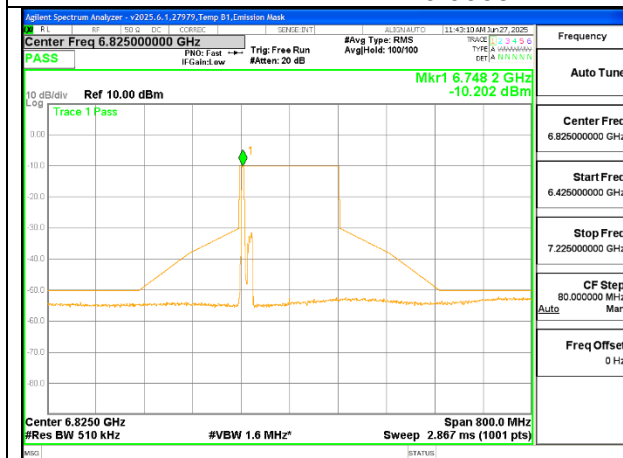

2TX Antenna 6 + Antenna 5 SDM MODE (FCC + IC) – 52-Tones, RU Index 37

MID CHANNEL ANT 6 6665

MID CHANNEL ANT 5 6665

STRADDLE ANT 6 6825

STRADDLE ANT 5 6825

2TX Antenna 6 + Antenna 5 SDM MODE (FCC + IC) – 52-Tones, RU Index 52