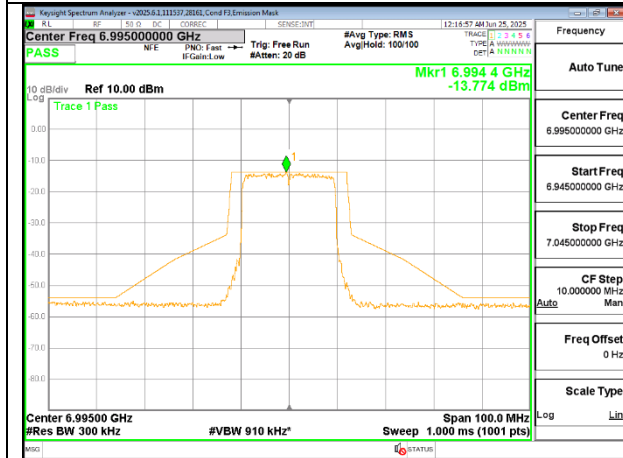

HIGH CHANNEL ANT 5 7095

2TX CDD MODE (FCC + IC) – SU MODE

LOW CHANNEL ANT 6 6895

LOW CHANNEL ANT 5 6895

MID CHANNEL ANT 6 6995

MID CHANNEL ANT 5 6995

HIGH CHANNEL ANT 6 7095

HIGH CHANNEL ANT 5 7095