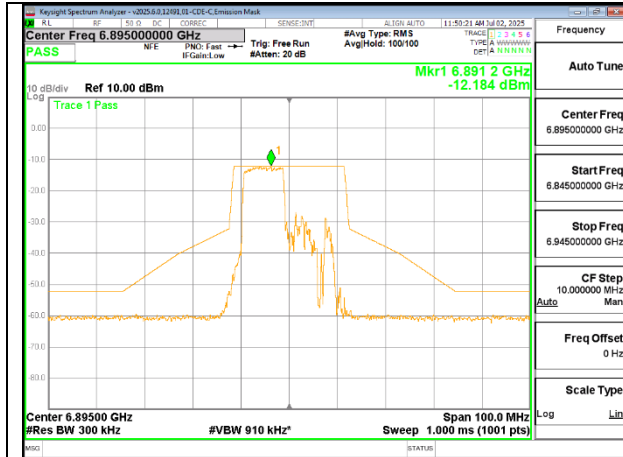

2TX Antenna 6 + Antenna 5 SDM MODE (FCC + IC) – 106-Tones, RU Index 53

LOW CHANNEL ANT 6 6895