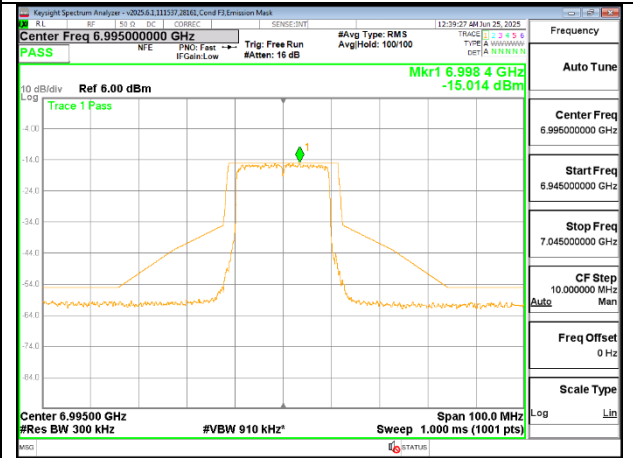

HIGH CHANNEL ANT 5 7095

2TX CDD MODE (FCC + IC) – SU MODE

LOW CHANNEL ANT 6 6895

LOW CHANNEL ANT 5 6895

MID CHANNEL ANT 6 6995

MID CHANNEL ANT 5 6995

HIGH CHANNEL ANT 6 7095

HIGH CHANNEL ANT 5 7095