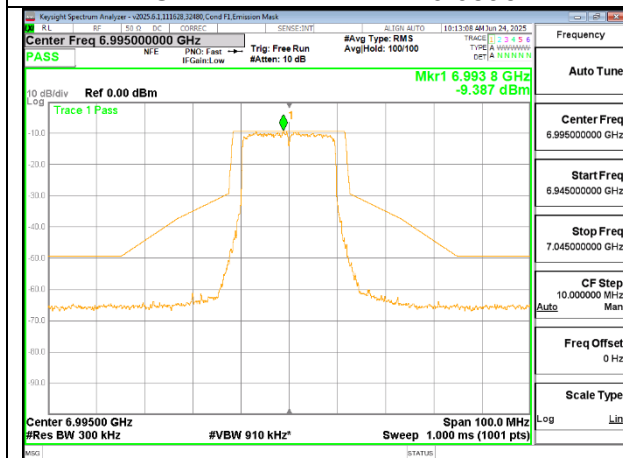

MID CHANNEL ANT 6 6995