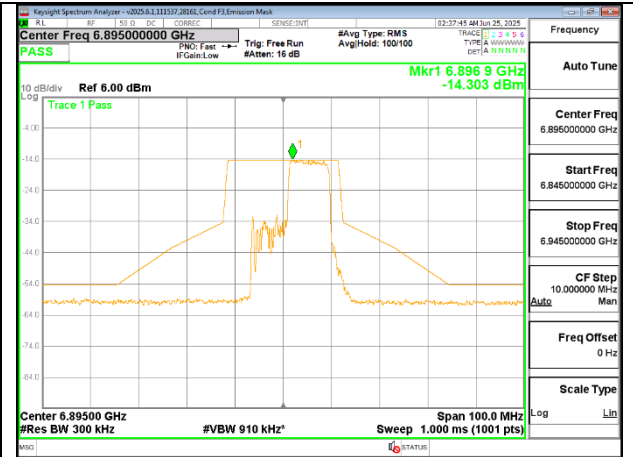

HIGH CHANNEL ANT 6 7095

HIGH CHANNEL ANT 5 7095

2TX CDD MODE (FCC + IC) – 106-Tones, RU Index 54

LOW CHANNEL ANT 6 6895

LOW CHANNEL ANT 5 6895

MID CHANNEL ANT 6 6995

MID CHANNEL ANT 5 6995

HIGH CHANNEL ANT 6 7095