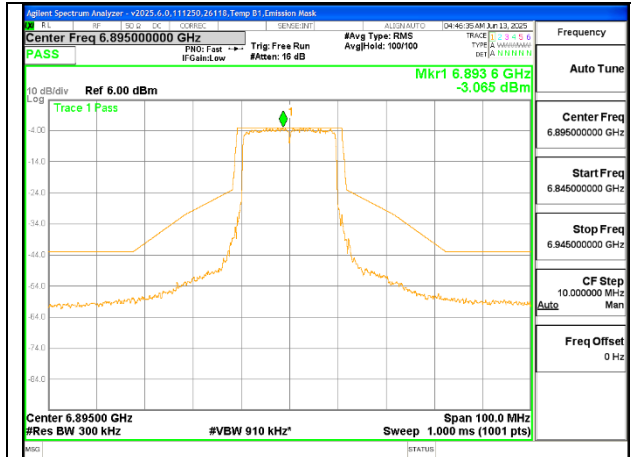

LOW CHANNEL 6895

MID CHANNEL 6995

HIGH CHANNEL 7095

1TX Antenna 5 MODE (FCC+IC) MOBILE – 106-Tones, RU Index 54

LOW CHANNEL 6895

MID CHANNEL 6995

HIGH CHANNEL 7095

1TX Antenna 5 MODE (FCC+IC) MOBILE – SU MODE