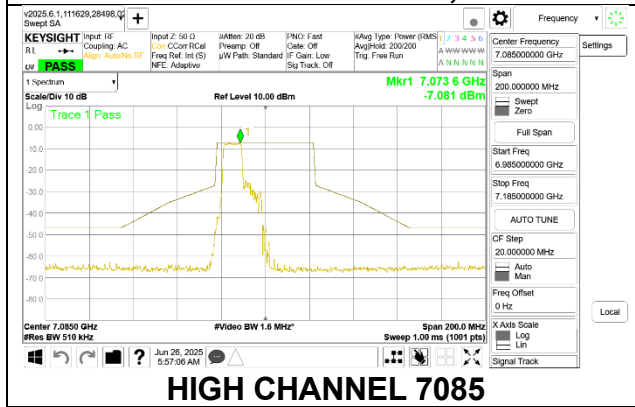

2TX Antenna 6 + Antenna 5 SDM MODE (FCC + IC) – SU Mode

LOW CHANNEL ANT 6 6895

LOW CHANNEL ANT 5 6895

MID CHANNEL ANT 6 6995

MID CHANNEL ANT 5 6995

HIGH CHANNEL ANT 6 7095

HIGH CHANNEL ANT 5 7095

9.8.15 802.11be EHT40 MODE IN THE UNII-8 BAND

1TX Antenna 6 MODE (FCC+IC) MOBILE – 106-Tones, RU Index 53

STRADDLE CHANNEL, 6885

LOW CHANNEL 6965

HIGH CHANNEL 7085

1TX Antenna 6 MODE (FCC+IC) MOBILE – 106-Tones, RU Index 54

1TX Antenna 6 MODE (FCC+IC) MOBILE – 106-Tones, RU Index 56