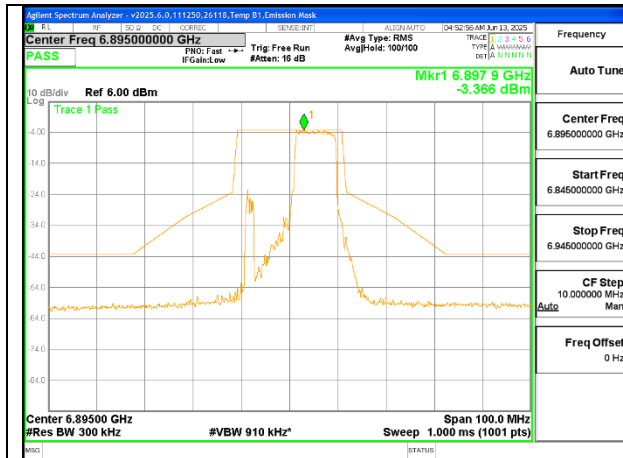

LOW CHANNEL 6895

MID CHANNEL 6995

HIGH CHANNEL 7095

1TX Antenna 5 MODE (FCC+IC) MOBILE – 106-Tones, RU Index 54

LOW CHANNEL 6895

MID CHANNEL 6995

HIGH CHANNEL 7095

1TX Antenna 5 MODE (FCC+IC) MOBILE – SU MODE