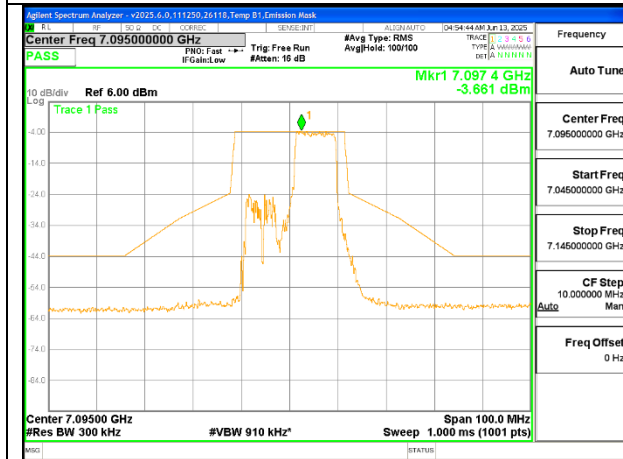

LOW CHANNEL 6895

MID CHANNEL 6995

HIGH CHANNEL 7095

1TX Antenna 5 MODE (FCC+IC) MOBILE – 106-Tones, RU Index 54

LOW CHANNEL 6895

MID CHANNEL 6995

HIGH CHANNEL 7095

1TX Antenna 5 MODE (FCC+IC) MOBILE – SU MODE

LOW CHANNEL 6895

MID CHANNEL 6995

HIGH CHANNEL 7095

2TX CDD MODE (FCC + IC) – 106-Tones, RU Index-53

LOW CHANNEL ANT 6 6895

LOW CHANNEL ANT 5 6895

MID CHANNEL ANT 6 6995

MID CHANNEL ANT 5 6995