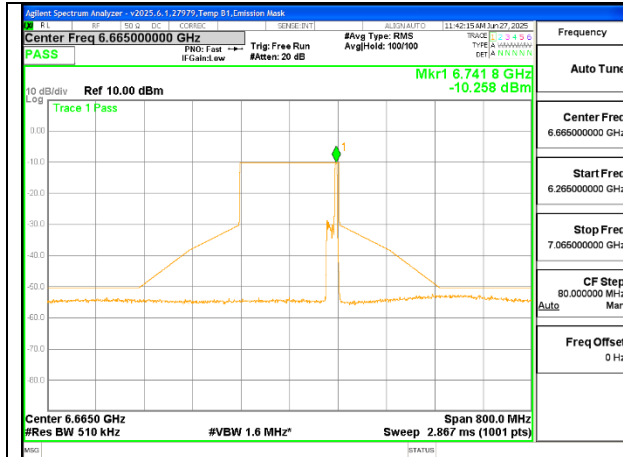

2TX Antenna 6 + Antenna 5 SDM MODE (FCC + IC) – 52-Tones, RU Index S52

MID CHANNEL ANT 6 6665