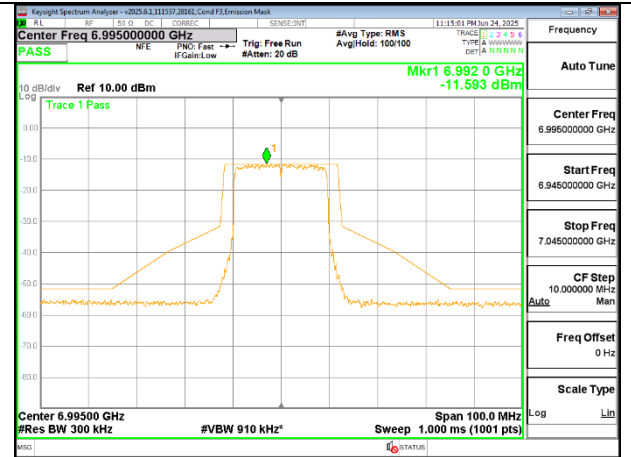

LOW CHANNEL 6895

MID CHANNEL 6995

HIGH CHANNEL 7095

1TX Antenna 6 MODE (FCC+IC) MOBILE – SU MODE

LOW CHANNEL 6895

MID CHANNEL 6995

HIGH CHANNEL 7095

1TX Antenna 5 MODE (FCC+IC) MOBILE – 106-Tones, RU Index 53