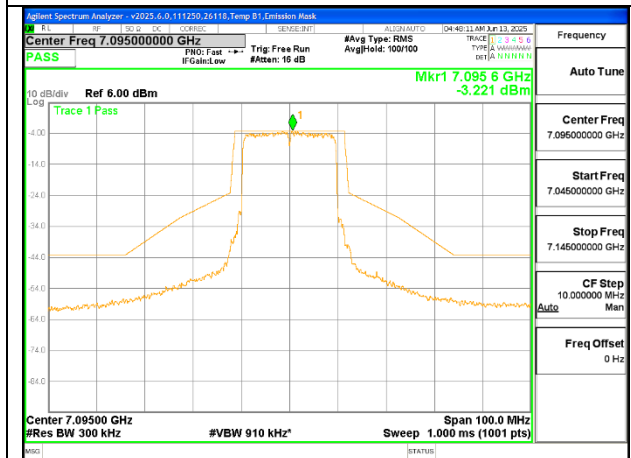

HIGH CHANNEL 7095