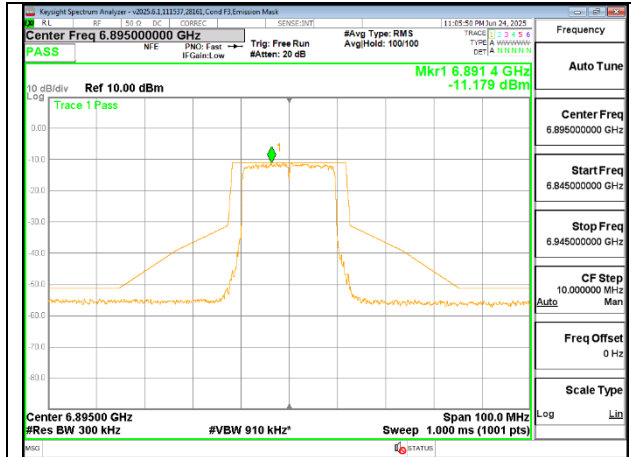

LOW CHANNEL 6895

MID CHANNEL 6995

HIGH CHANNEL 7095

1TX Antenna 6 MODE (FCC+IC) MOBILE – SU MODE

LOW CHANNEL 6895

MID CHANNEL 6995

HIGH CHANNEL 7095

1TX Antenna 5 MODE (FCC+IC) MOBILE – 106-Tones, RU Index 53