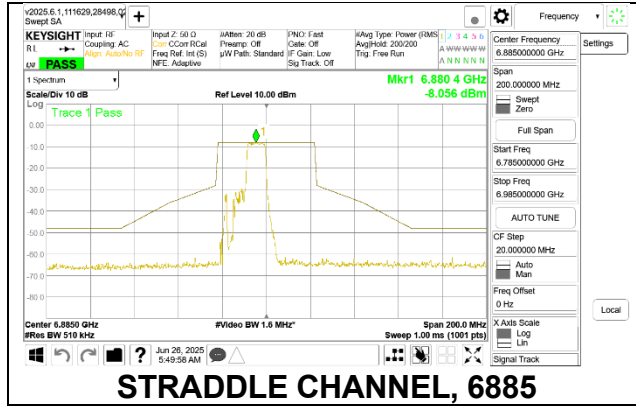

1TX Antenna 6 MODE (FCC+IC) MOBILE – 106-Tones, RU Index 53

STRADDLE CHANNEL, 6885

LOW CHANNEL 6965

HIGH CHANNEL 7085

1TX Antenna 6 MODE (FCC+IC) MOBILE – 106-Tones, RU Index 54

1TX Antenna 6 MODE (FCC+IC) MOBILE – 106-Tones, RU Index 56