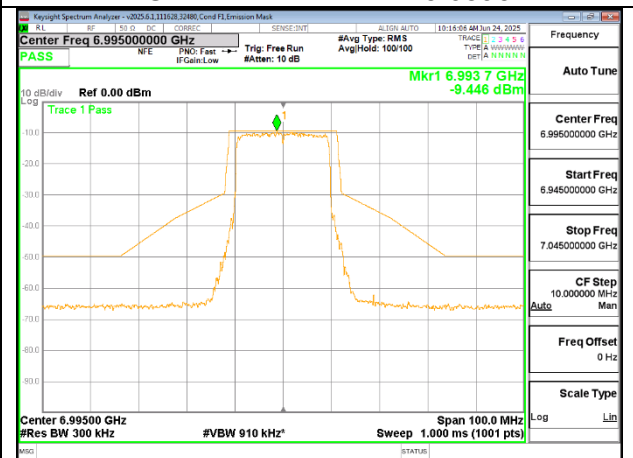

2TX Antenna 6 + Antenna 5 SDM MODE (FCC + IC) – SU Mode

LOW CHANNEL ANT 6 6895

LOW CHANNEL ANT 5 6895

MID CHANNEL ANT 6 6995

MID CHANNEL ANT 5 6995

HIGH CHANNEL ANT 6 7095

HIGH CHANNEL ANT 5 7095

9.8.15 802.11be EHT40 MODE IN THE UNII-8 BAND