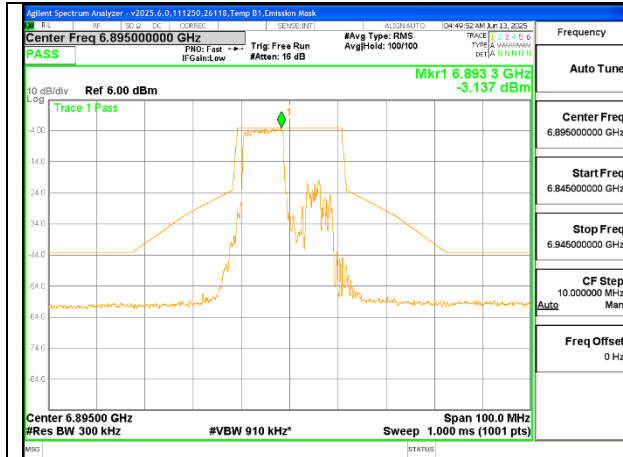

LOW CHANNEL 6895

MID CHANNEL 6995

HIGH CHANNEL 7095

1TX Antenna 6 MODE (FCC+IC) MOBILE – SU MODE

LOW CHANNEL 6895

MID CHANNEL 6995

HIGH CHANNEL 7095

1TX Antenna 5 MODE (FCC+IC) MOBILE – 106-Tones, RU Index 53