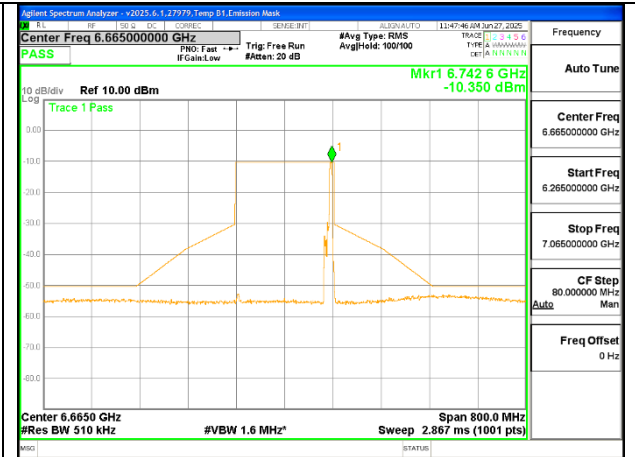

MID CHANNEL ANT 5 6665