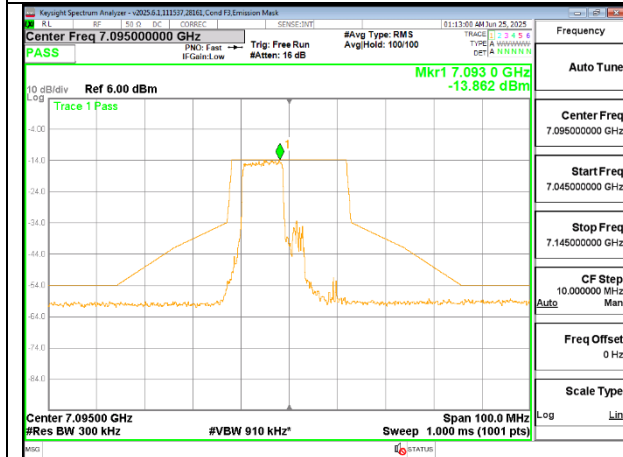

LOW CHANNEL 6895

MID CHANNEL 6995

HIGH CHANNEL 7095

2TX CDD MODE (FCC + IC) – 106-Tones, RU Index-53

LOW CHANNEL ANT 6 6895

LOW CHANNEL ANT 5 6895

MID CHANNEL ANT 6 6995

MID CHANNEL ANT 5 6995

HIGH CHANNEL ANT 6 7095

HIGH CHANNEL ANT 5 7095

2TX CDD MODE (FCC + IC) – 106-Tones, RU Index 54

LOW CHANNEL ANT 6 6895

LOW CHANNEL ANT 5 6895

MID CHANNEL ANT 6 6995

MID CHANNEL ANT 5 6995

HIGH CHANNEL ANT 6 7095