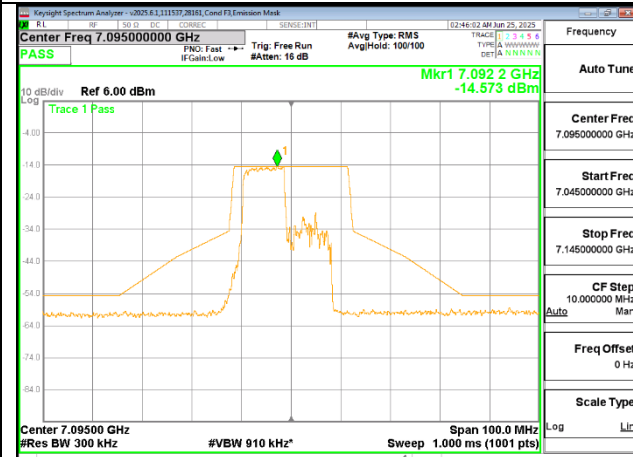

HIGH CHANNEL ANT 5 7095