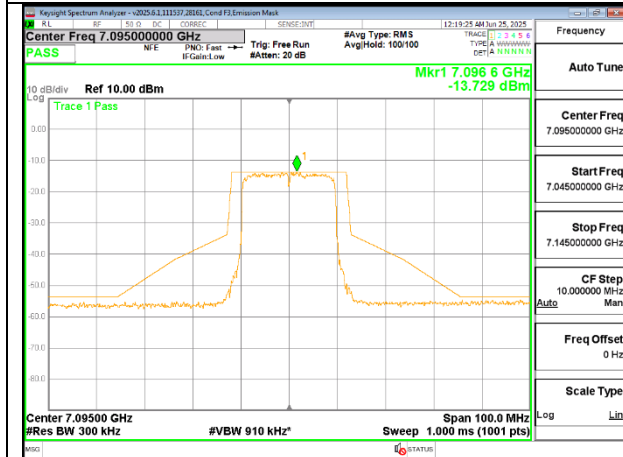

HIGH CHANNEL ANT 5 7095

2TX CDD MODE (FCC + IC) – SU MODE

LOW CHANNEL ANT 6 6895

LOW CHANNEL ANT 5 6895

MID CHANNEL ANT 6 6995

MID CHANNEL ANT 5 6995

HIGH CHANNEL ANT 6 7095

HIGH CHANNEL ANT 5 7095

2TX Antenna 6 + Antenna 5 SDM MODE (FCC + IC) – 106-Tones, RU Index 53

LOW CHANNEL ANT 6 6895

LOW CHANNEL ANT 5 6895

MID CHANNEL ANT 6 6995

MID CHANNEL ANT 5 6995

HIGH CHANNEL ANT 6 7095

HIGH CHANNEL ANT 5 7095