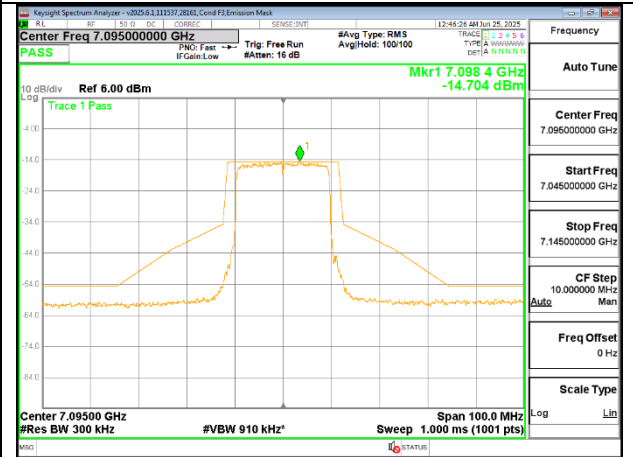

HIGH CHANNEL ANT 5 7095

2TX CDD MODE (FCC + IC) – SU MODE

LOW CHANNEL ANT 6 6895

LOW CHANNEL ANT 5 6895

MID CHANNEL ANT 6 6995

MID CHANNEL ANT 5 6995

HIGH CHANNEL ANT 6 7095

HIGH CHANNEL ANT 5 7095