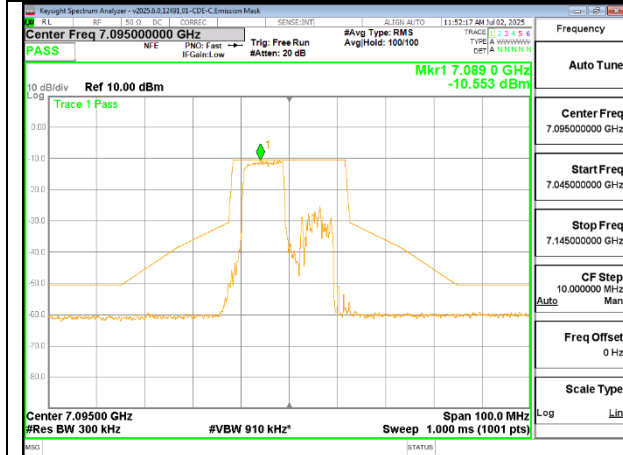

2TX Antenna 6 + Antenna 5 SDM MODE (FCC + IC) – 106-Tones, RU Index 53

LOW CHANNEL ANT 6 6895

LOW CHANNEL ANT 5 6895

MID CHANNEL ANT 6 6995

MID CHANNEL ANT 5 6995

HIGH CHANNEL ANT 6 7095

HIGH CHANNEL ANT 5 7095