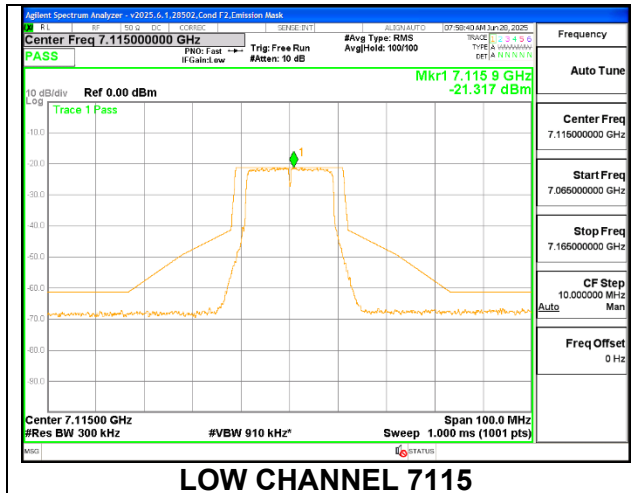

MID CHANNEL ANT 6 6665

MID CHANNEL ANT 5 6665

STRADDLE ANT 6 6825

STRADDLE ANT 5 6825

9.8.13 802.11a MODE IN THE UNII-8 BAND

1TX Antenna 6 MODE (FCC+IC) MOBILE

1TX Antenna 5 MODE (FCC+IC) MOBILE

2TX CDD MODE (FCC+IC) MOBILE