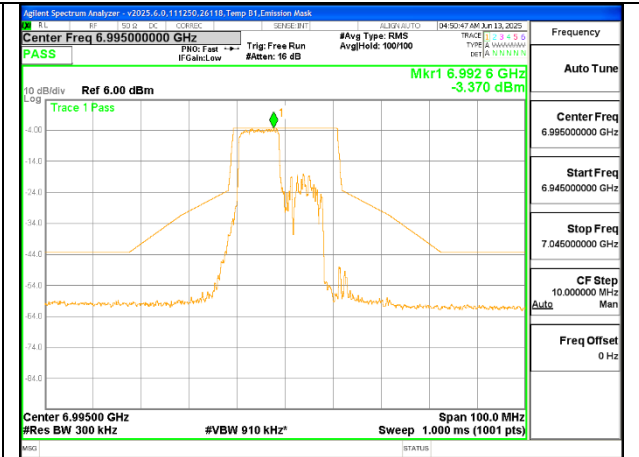

MID CHANNEL 6995