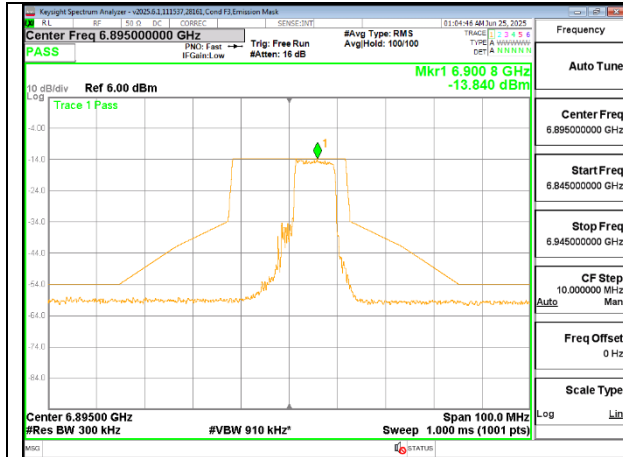

2TX CDD MODE (FCC + IC) – 106-Tones, RU Index 54

LOW CHANNEL ANT 6 6895