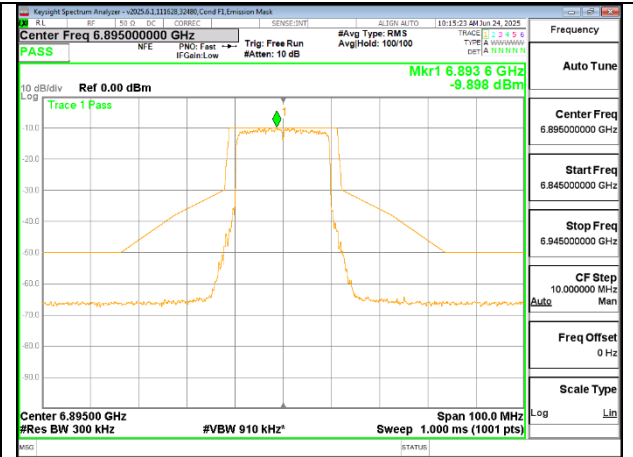

LOW CHANNEL ANT 5 6895