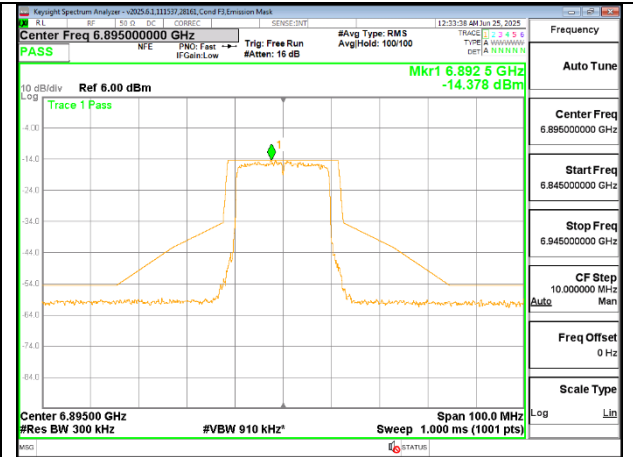

LOW CHANNEL ANT 5 6895