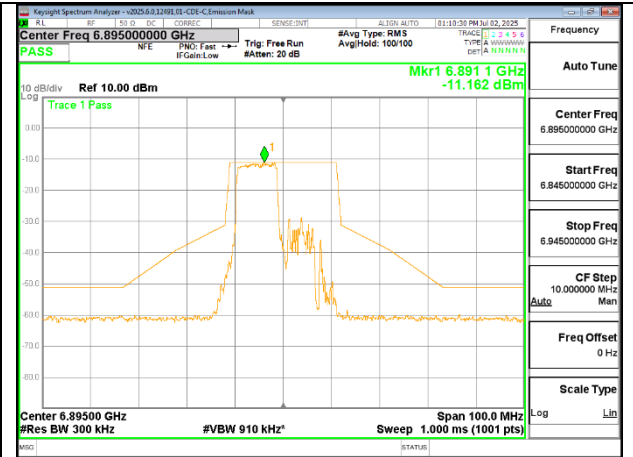

LOW CHANNEL ANT 5 6895