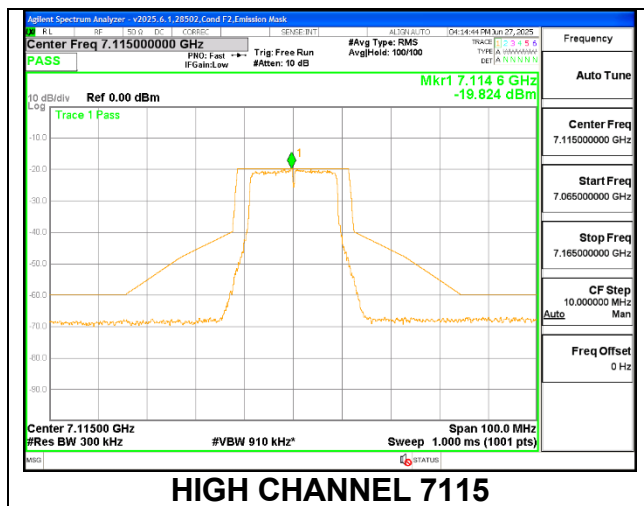

MID CHANNEL ANT 6 6665

MID CHANNEL ANT 5 6665

STRADDLE ANT 6 6825

STRADDLE ANT 5 6825

9.8.13 802.11a MODE IN THE UNII-8 BAND

1TX Antenna 6 MODE (FCC+IC) MOBILE

1TX Antenna 5 MODE (FCC+IC) MOBILE

2TX CDD MODE (FCC+IC) MOBILE