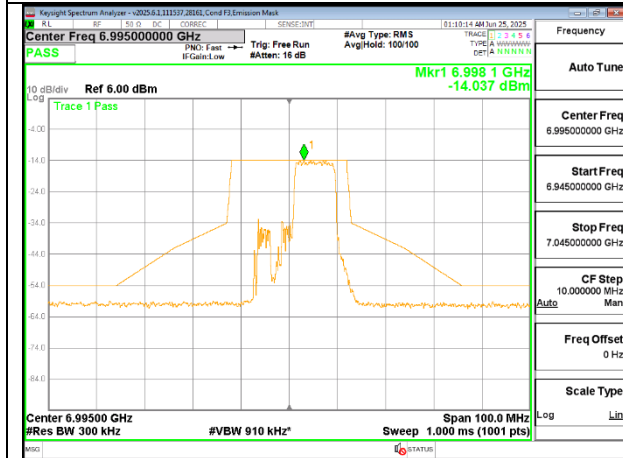

HIGH CHANNEL ANT 6 7095

HIGH CHANNEL ANT 5 7095

2TX CDD MODE (FCC + IC) – 106-Tones, RU Index 54

LOW CHANNEL ANT 6 6895

LOW CHANNEL ANT 5 6895

MID CHANNEL ANT 6 6995

MID CHANNEL ANT 5 6995

HIGH CHANNEL ANT 6 7095