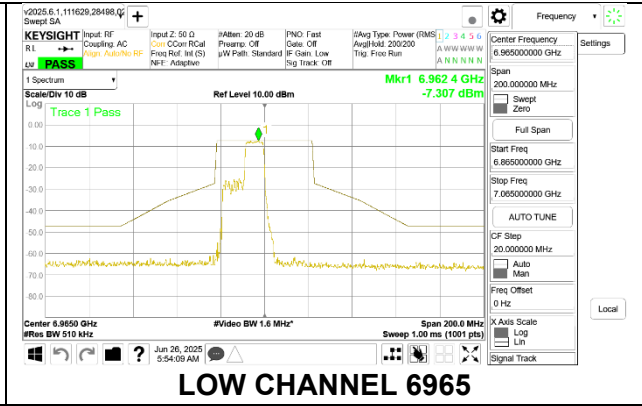

1TX Antenna 6 MODE (FCC+IC) MOBILE – 106-Tones, RU Index 53

STRADDLE CHANNEL, 6885

LOW CHANNEL 6965

HIGH CHANNEL 7085

1TX Antenna 6 MODE (FCC+IC) MOBILE – 106-Tones, RU Index 54

1TX Antenna 6 MODE (FCC+IC) MOBILE – 106-Tones, RU Index 56