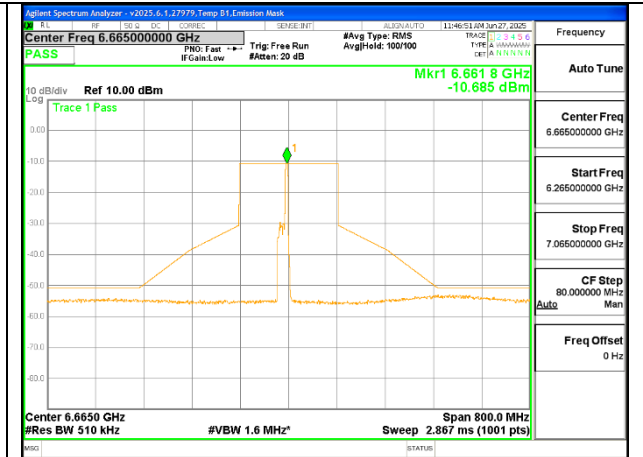

2TX Antenna 6 + Antenna 5 SDM MODE (FCC + IC) – 52-Tones, RU Index 37

MID CHANNEL ANT 6 6665

MID CHANNEL ANT 5 6665

STRADDLE ANT 6 6825

STRADDLE ANT 5 6825

2TX Antenna 6 + Antenna 5 SDM MODE (FCC + IC) – 52-Tones, RU Index 52