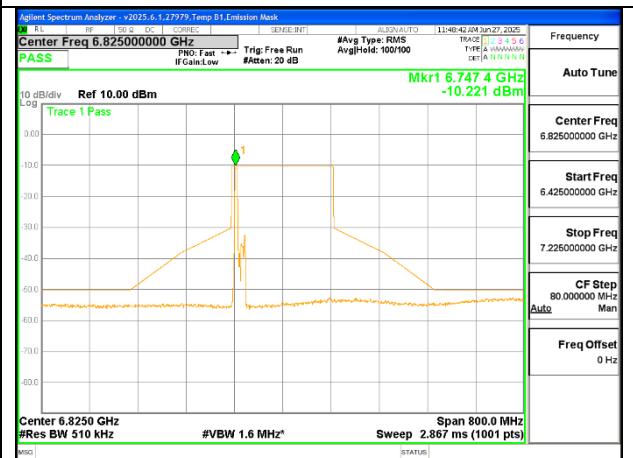

2TX Antenna 6 + Antenna 5 SDM MODE (FCC + IC) – 52-Tones, RU Index 37

MID CHANNEL ANT 6 6665

MID CHANNEL ANT 5 6665

STRADDLE ANT 6 6825

STRADDLE ANT 5 6825

2TX Antenna 6 + Antenna 5 SDM MODE (FCC + IC) – 52-Tones, RU Index 52