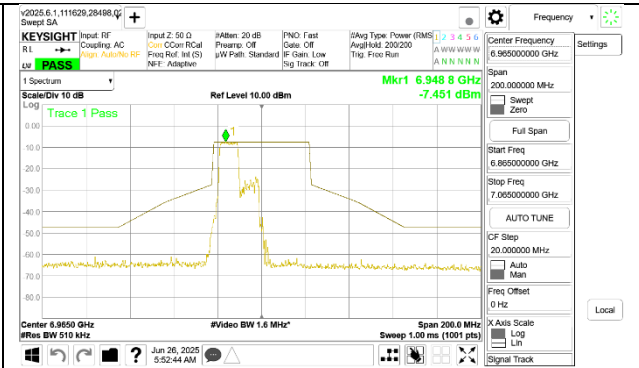

2TX Antenna 6 + Antenna 5 SDM MODE (FCC + IC) – 106-Tones, RU Index 54

LOW CHANNEL ANT 6 6895

LOW CHANNEL ANT 5 6895

MID CHANNEL ANT 6 6995

MID CHANNEL ANT 5 6995

HIGH CHANNEL ANT 6 7095

HIGH CHANNEL ANT 5 7095

2TX Antenna 6 + Antenna 5 SDM MODE (FCC + IC) – SU Mode

LOW CHANNEL ANT 6 6895

LOW CHANNEL ANT 5 6895

MID CHANNEL ANT 6 6995

MID CHANNEL ANT 5 6995

HIGH CHANNEL ANT 6 7095

HIGH CHANNEL ANT 5 7095

9.8.15 802.11be EHT40 MODE IN THE UNII-8 BAND

1TX Antenna 6 MODE (FCC+IC) MOBILE – 106-Tones, RU Index 53

STRADDLE CHANNEL, 6885

LOW CHANNEL 6965

HIGH CHANNEL 7085

1TX Antenna 6 MODE (FCC+IC) MOBILE – 106-Tones, RU Index 54

1TX Antenna 6 MODE (FCC+IC) MOBILE – 106-Tones, RU Index 56