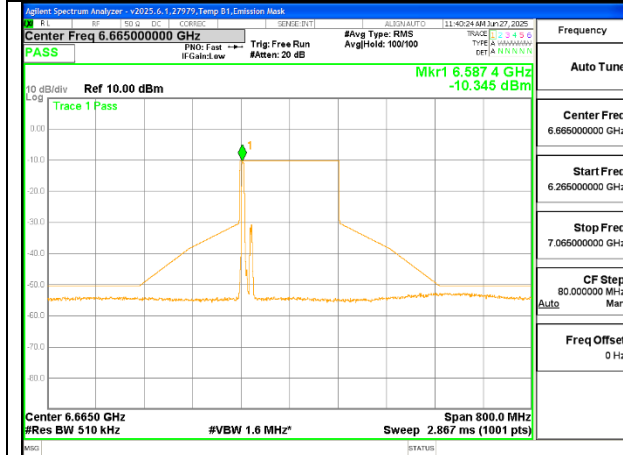

2TX Antenna 6 + Antenna 5 SDM MODE (FCC + IC) – 52-Tones, RU Index 37

MID CHANNEL ANT 6 6665

MID CHANNEL ANT 5 6665

STRADDLE ANT 6 6825

STRADDLE ANT 5 6825

2TX Antenna 6 + Antenna 5 SDM MODE (FCC + IC) – 52-Tones, RU Index 52