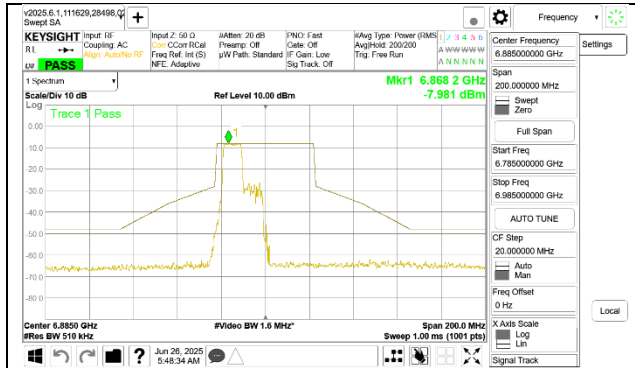

2TX Antenna 6 + Antenna 5 SDM MODE (FCC + IC) – 106-Tones, RU Index 54

LOW CHANNEL ANT 6 6895

LOW CHANNEL ANT 5 6895

MID CHANNEL ANT 6 6995

MID CHANNEL ANT 5 6995

HIGH CHANNEL ANT 6 7095

HIGH CHANNEL ANT 5 7095

2TX Antenna 6 + Antenna 5 SDM MODE (FCC + IC) – SU Mode

LOW CHANNEL ANT 6 6895

LOW CHANNEL ANT 5 6895

MID CHANNEL ANT 6 6995

MID CHANNEL ANT 5 6995

HIGH CHANNEL ANT 6 7095

HIGH CHANNEL ANT 5 7095

9.8.15 802.11be EHT40 MODE IN THE UNII-8 BAND

1TX Antenna 6 MODE (FCC+IC) MOBILE – 106-Tones, RU Index 53

STRADDLE CHANNEL, 6885

LOW CHANNEL 6965

HIGH CHANNEL 7085

1TX Antenna 6 MODE (FCC+IC) MOBILE – 106-Tones, RU Index 54

1TX Antenna 6 MODE (FCC+IC) MOBILE – 106-Tones, RU Index 56