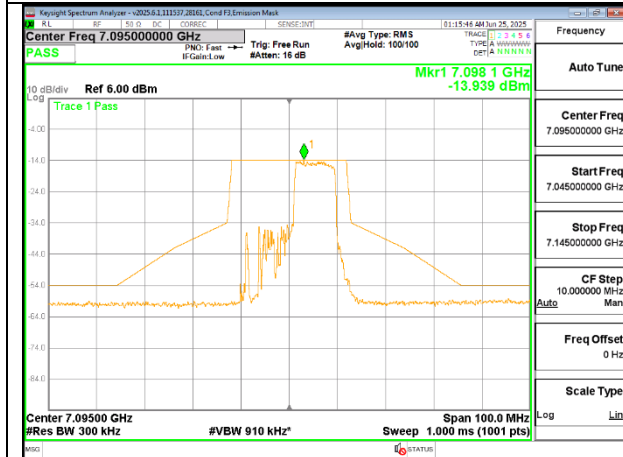

HIGH CHANNEL ANT 6 7095

HIGH CHANNEL ANT 5 7095

2TX CDD MODE (FCC + IC) – 106-Tones, RU Index 54

LOW CHANNEL ANT 6 6895

LOW CHANNEL ANT 5 6895

MID CHANNEL ANT 6 6995

MID CHANNEL ANT 5 6995

HIGH CHANNEL ANT 6 7095

HIGH CHANNEL ANT 5 7095

2TX CDD MODE (FCC + IC) – SU MODE

LOW CHANNEL ANT 6 6895

LOW CHANNEL ANT 5 6895

MID CHANNEL ANT 6 6995

MID CHANNEL ANT 5 6995

HIGH CHANNEL ANT 6 7095

HIGH CHANNEL ANT 5 7095