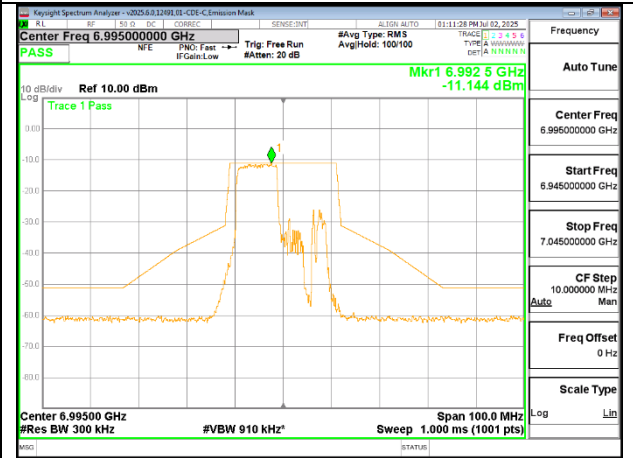

2TX Antenna 6 + Antenna 5 SDM MODE (FCC + IC) – 106-Tones, RU Index 53

LOW CHANNEL ANT 6 6895

LOW CHANNEL ANT 5 6895

MID CHANNEL ANT 6 6995

MID CHANNEL ANT 5 6995

HIGH CHANNEL ANT 6 7095

HIGH CHANNEL ANT 5 7095