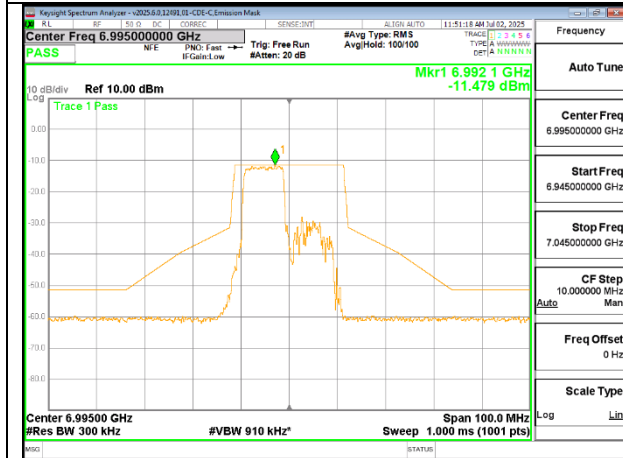

HIGH CHANNEL ANT 5 7095

2TX CDD MODE (FCC + IC) – SU MODE

LOW CHANNEL ANT 6 6895

LOW CHANNEL ANT 5 6895

MID CHANNEL ANT 6 6995

MID CHANNEL ANT 5 6995

HIGH CHANNEL ANT 6 7095

HIGH CHANNEL ANT 5 7095

2TX Antenna 6 + Antenna 5 SDM MODE (FCC + IC) – 106-Tones, RU Index 53

LOW CHANNEL ANT 6 6895

LOW CHANNEL ANT 5 6895

MID CHANNEL ANT 6 6995

MID CHANNEL ANT 5 6995

HIGH CHANNEL ANT 6 7095

HIGH CHANNEL ANT 5 7095