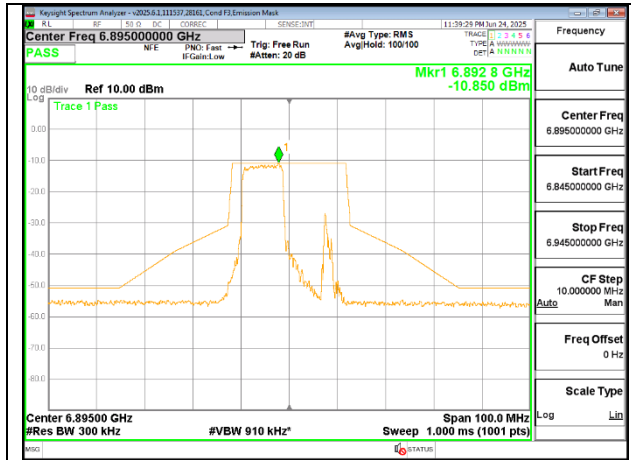

9.8.14 802.11be EHT20 MODE IN THE UNII-8 BAND

1TX Antenna 6 MODE (FCC+IC) MOBILE – 106-Tones, RU Index 53

LOW CHANNEL 6895