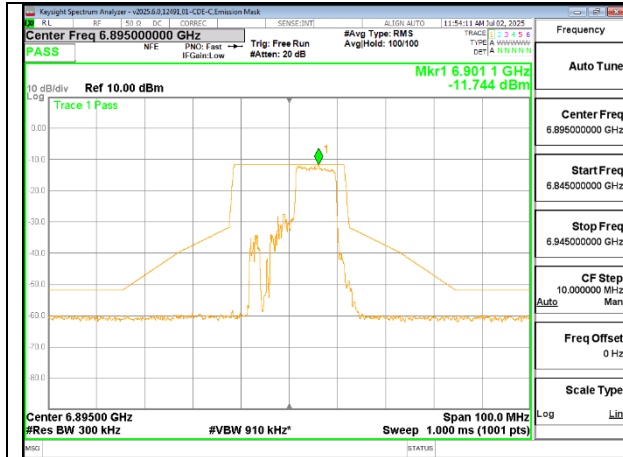

2TX Antenna 6 + Antenna 5 SDM MODE (FCC + IC) – 106-Tones, RU Index 53

LOW CHANNEL ANT 6 6895

LOW CHANNEL ANT 5 6895

MID CHANNEL ANT 6 6995

MID CHANNEL ANT 5 6995

HIGH CHANNEL ANT 6 7095

HIGH CHANNEL ANT 5 7095

2TX Antenna 6 + Antenna 5 SDM MODE (FCC + IC) – 106-Tones, RU Index 54

LOW CHANNEL ANT 6 6895

LOW CHANNEL ANT 5 6895

MID CHANNEL ANT 6 6995

MID CHANNEL ANT 5 6995

HIGH CHANNEL ANT 6 7095

HIGH CHANNEL ANT 5 7095