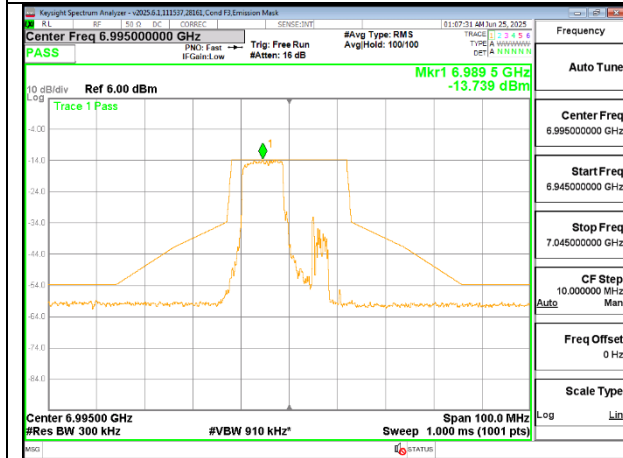

LOW CHANNEL 6895

MID CHANNEL 6995

HIGH CHANNEL 7095

2TX CDD MODE (FCC + IC) – 106-Tones, RU Index-53

LOW CHANNEL ANT 6 6895

LOW CHANNEL ANT 5 6895

MID CHANNEL ANT 6 6995

MID CHANNEL ANT 5 6995

HIGH CHANNEL ANT 6 7095

HIGH CHANNEL ANT 5 7095

2TX CDD MODE (FCC + IC) – 106-Tones, RU Index 54

LOW CHANNEL ANT 6 6895

LOW CHANNEL ANT 5 6895

MID CHANNEL ANT 6 6995

MID CHANNEL ANT 5 6995

HIGH CHANNEL ANT 6 7095