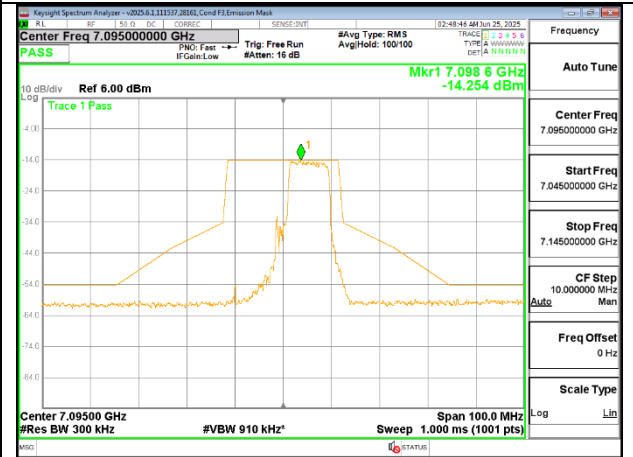

HIGH CHANNEL ANT 6 7095

HIGH CHANNEL ANT 5 7095

2TX CDD MODE (FCC + IC) – 106-Tones, RU Index 54

LOW CHANNEL ANT 6 6895

LOW CHANNEL ANT 5 6895

MID CHANNEL ANT 6 6995

MID CHANNEL ANT 5 6995

HIGH CHANNEL ANT 6 7095