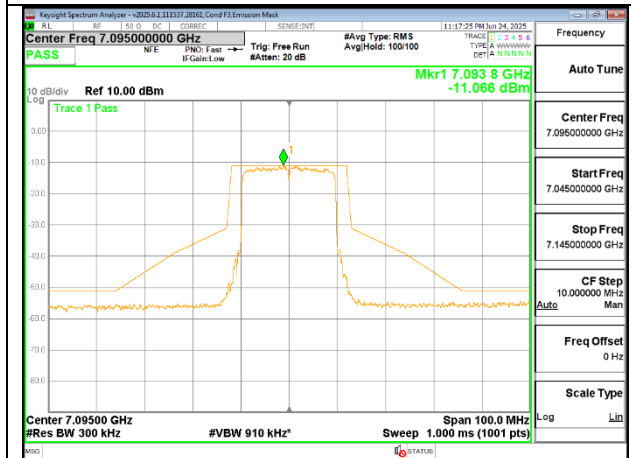

LOW CHANNEL 6895

MID CHANNEL 6995

HIGH CHANNEL 7095

1TX Antenna 6 MODE (FCC+IC) MOBILE – SU MODE

LOW CHANNEL 6895

MID CHANNEL 6995

HIGH CHANNEL 7095

1TX Antenna 5 MODE (FCC+IC) MOBILE – 106-Tones, RU Index 53