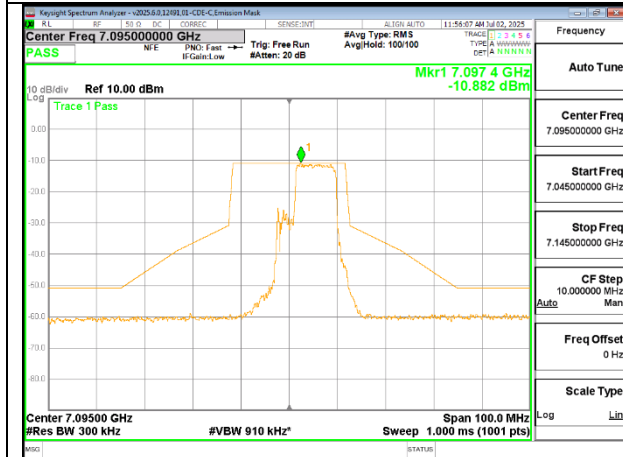

2TX Antenna 6 + Antenna 5 SDM MODE (FCC + IC) – 106-Tones, RU Index 54

LOW CHANNEL ANT 6 6895

LOW CHANNEL ANT 5 6895

MID CHANNEL ANT 6 6995

MID CHANNEL ANT 5 6995

HIGH CHANNEL ANT 6 7095

HIGH CHANNEL ANT 5 7095