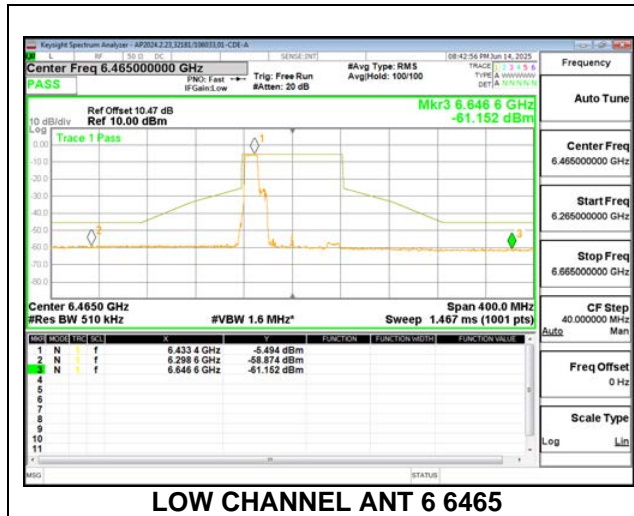

9.8.7. 802.11be EHT80 MODE IN THE UNII-6 BAND

1TX Antenna 6 MODE (FCC+IC) MOBILE – 106+26-Tone, RU Index 82