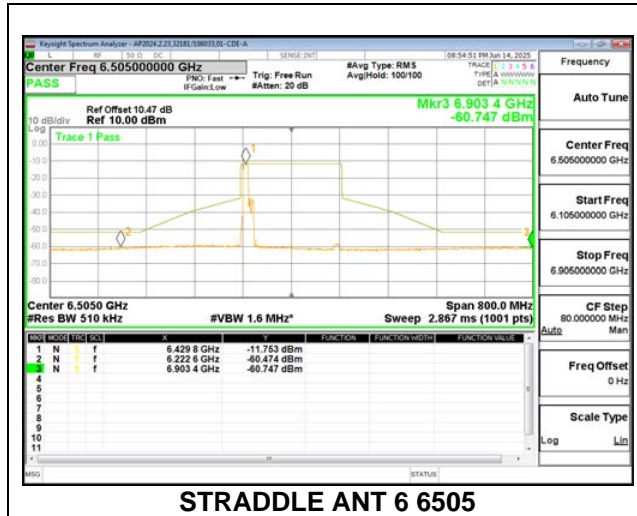

2TX Antenna 6 + Antenna 5 CDD MODE (FCC+IC) – 106-Tone, RU Index 53