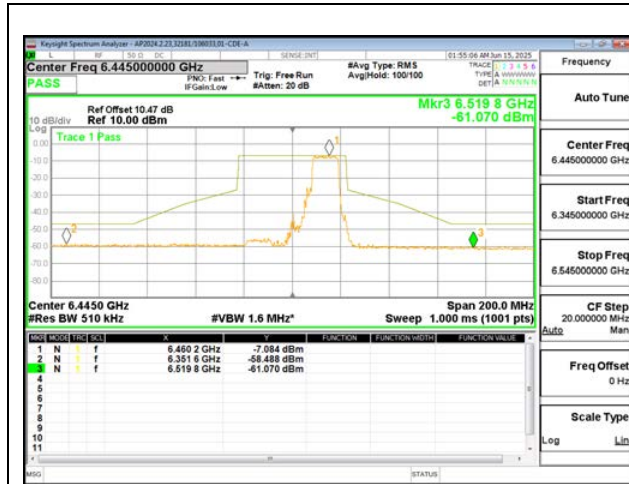

2TX Antenna 6 + Antenna 5 SDM MODE (FCC+IC) – 106+26-Tone, RU Index 85

LOW CHANNEL ANT 6 6445