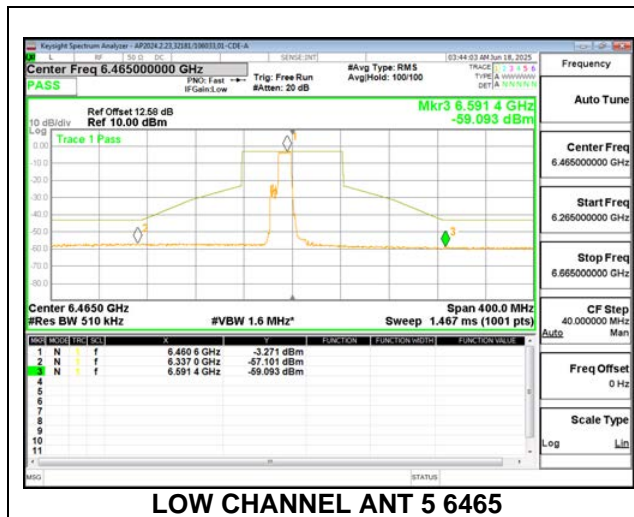

1TX Antenna 5 MODE (FCC+IC) MOBILE – 106+26-Tone, RU Index 85