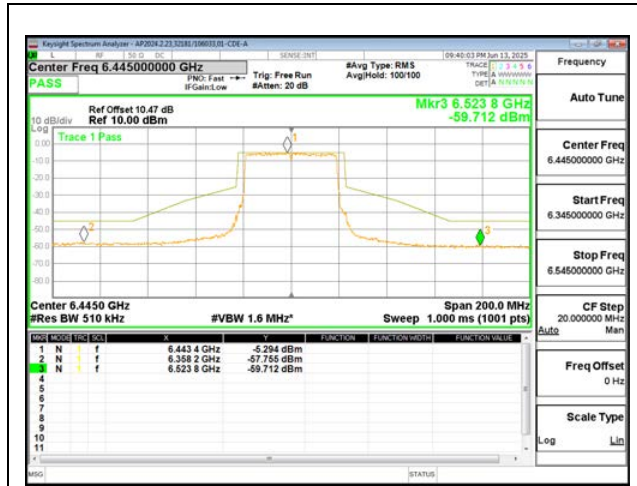

LOW CHANNEL ANT 6 6445

MID CHANNEL ANT 6 6485

STRADDLE CHANNEL ANT 6 6525

1TX Antenna 6 MODE (FCC+IC) MOBILE – SU MODE

LOW CHANNEL ANT 6 6445

MID CHANNEL ANT 6 6485

STRADDLE CHANNEL ANT 6 6525

1TX Antenna 5 MODE (FCC-IC) MOBILE – 106+26-Tone, RU Index 82