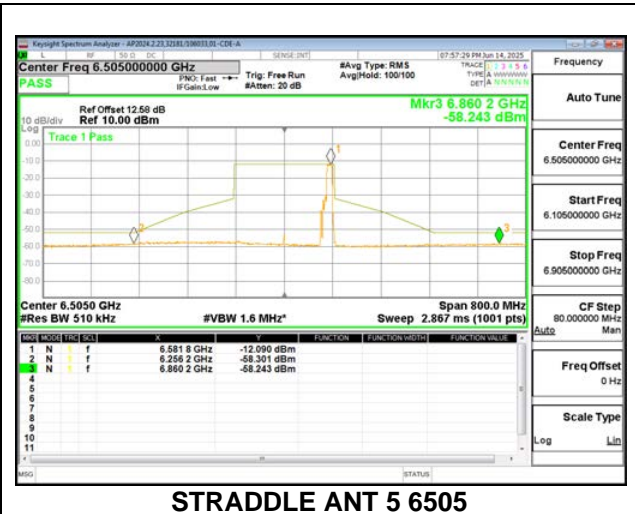

2TX Antenna 6 + Antenna 5 CDD MODE (FCC+IC) – 106-Tone, RU Index S60