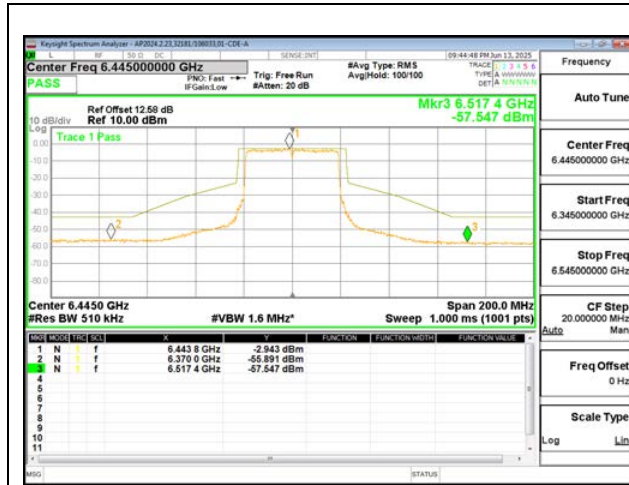

LOW CHANNEL ANT 5 6445

MID CHANNEL ANT 5 6485

STRADDLE CHANNEL ANT 5 6525

1TX Antenna 5 MODE (FCC+IC) MOBILE – SU MODE

LOW CHANNEL ANT 5 6445

MID CHANNEL ANT 5 6485

STRADDLE CHANNEL ANT 5 6525

2TX Antenna 6 + Antenna 5 CDD MODE (FCC+IC) – 106+26-Tone, RU Index 82