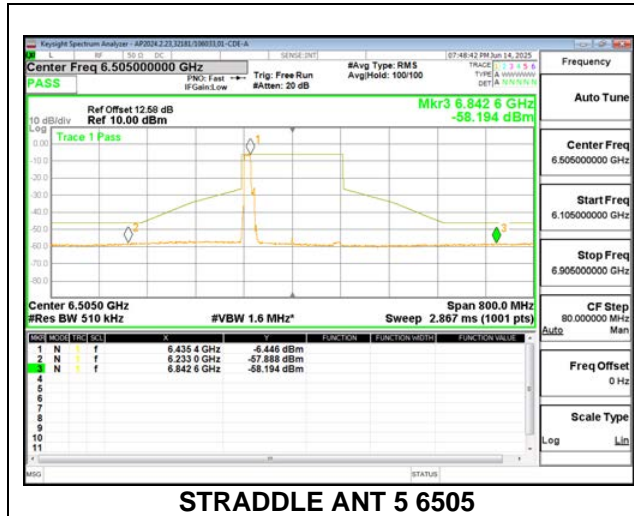

1TX Antenna 5 MODE (FCC+IC) MOBILE – 106+26-Tone, RU Index 82