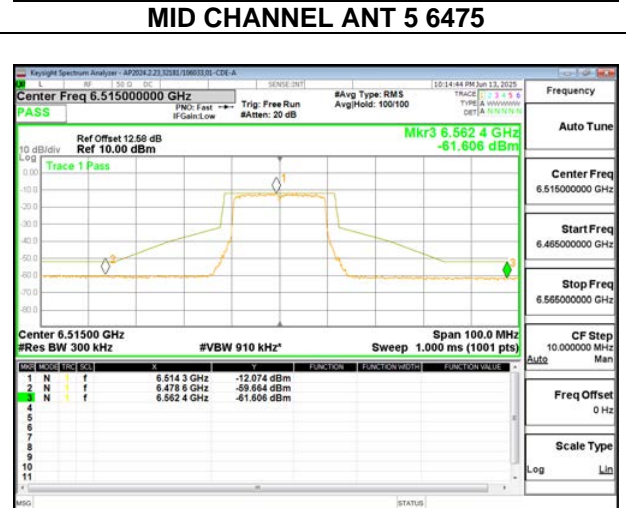

2TX Antenna 6 + Antenna 5 CDD MODE (FCC+IC) – SU MODE

LOW CHANNEL ANT 6 6435

LOW CHANNEL ANT 5 6435

MID CHANNEL ANT 6 6475

MID CHANNEL ANT 5 6475

HIGH CHANNEL ANT 6 6515

HIGH CHANNEL ANT 5 6515

2TX Antenna 6 + Antenna 5 SDM MODE (FCC+IC) – 106+26-Tone, RU Index 82