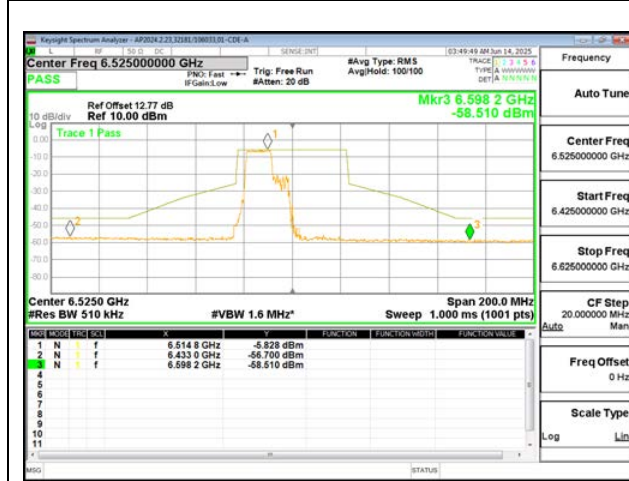

STRADDLE CHANNEL ANT 5 6525