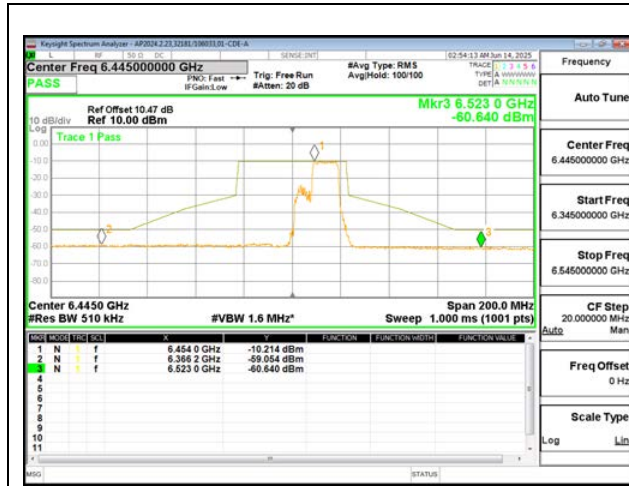

2TX Antenna 6 + Antenna 5 CDD MODE (FCC+IC) – 106+26-Tone, RU Index 85

LOW CHANNEL ANT 6 6445