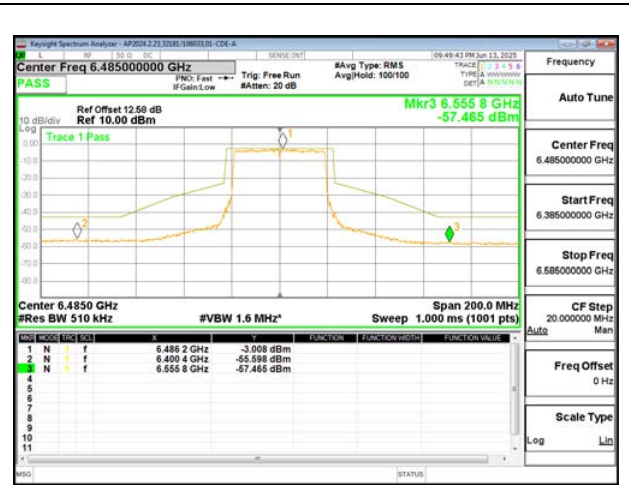

LOW CHANNEL ANT 5 6445

MID CHANNEL ANT 5 6485

STRADDLE CHANNEL ANT 5 6525

1TX Antenna 5 MODE (FCC+IC) MOBILE – SU MODE

LOW CHANNEL ANT 5 6445

MID CHANNEL ANT 5 6485

STRADDLE CHANNEL ANT 5 6525

2TX Antenna 6 + Antenna 5 CDD MODE (FCC+IC) – 106+26-Tone, RU Index 82