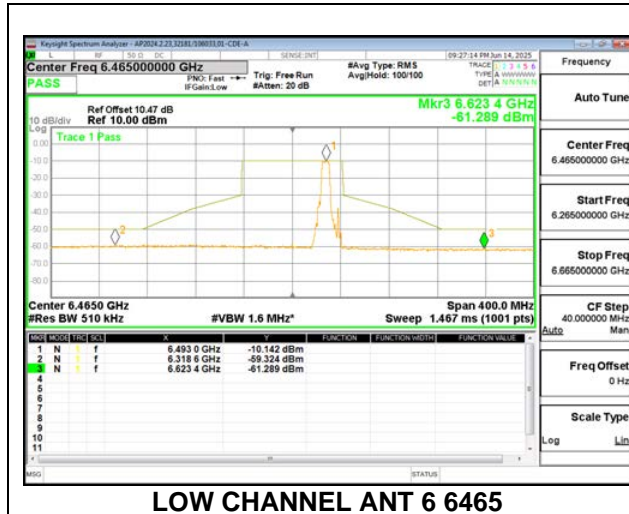

2TX Antenna 6 + Antenna 5 CDD MODE (FCC+IC) – 52+26-Tone, RU Index 80

LOW CHANNEL ANT 6 6465