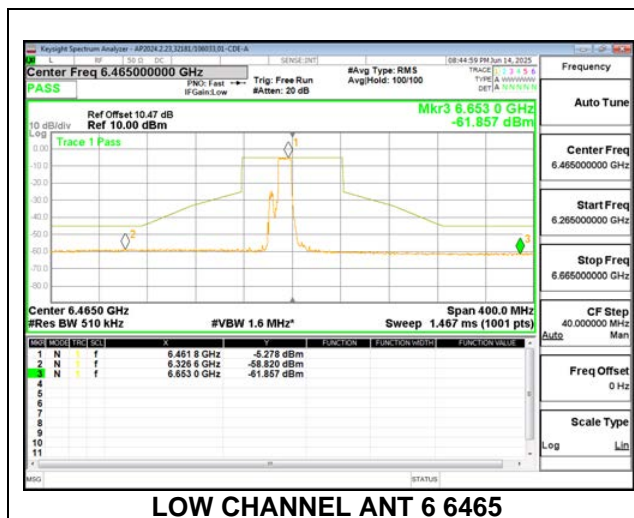

1TX Antenna 6 MODE (FCC+IC) MOBILE – 106+26-Tone, RU Index 85