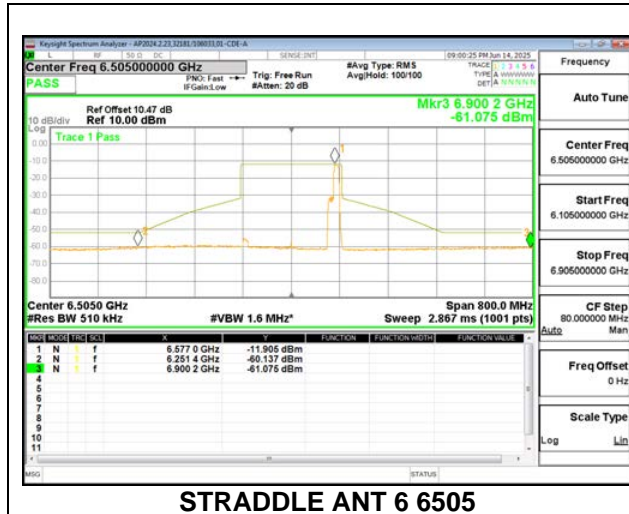

2TX Antenna 6 + Antenna 5 CDD MODE (FCC+IC) – 106-Tone, RU Index S60