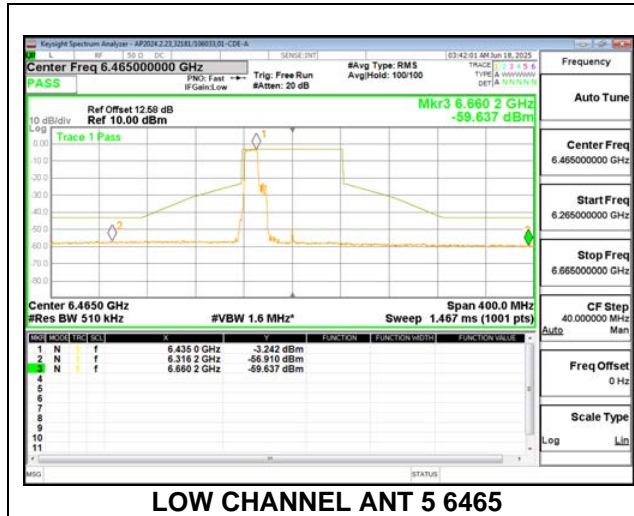

1TX Antenna 5 MODE (FCC+IC) MOBILE – 106+26-Tone, RU Index 82