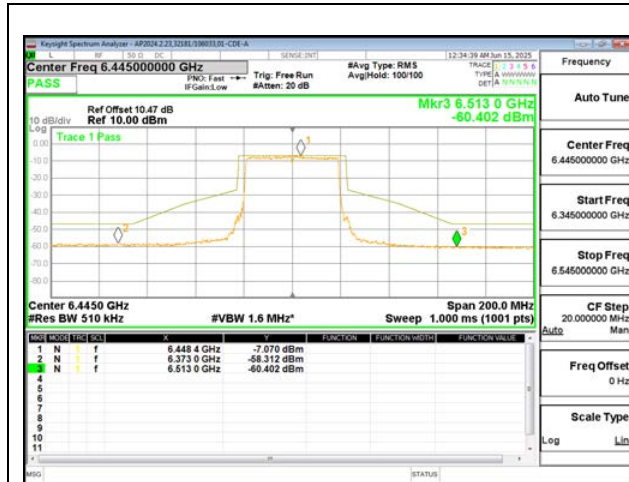

2TX Antenna 6 + Antenna 5 SDM MODE (FCC+IC) – SU Mode

LOW CHANNEL ANT 6 6445