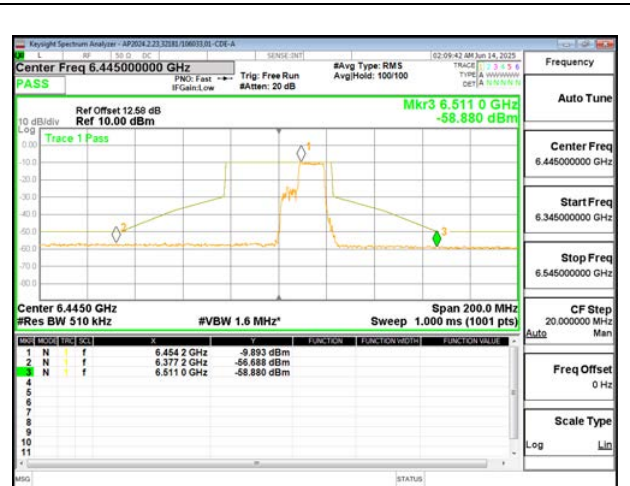

LOW CHANNEL ANT 5 6445