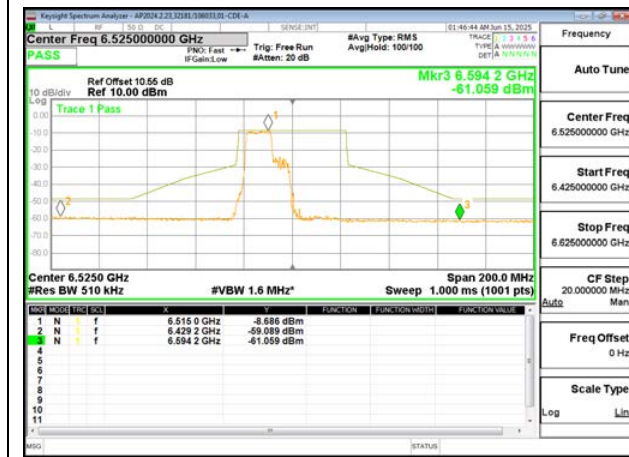

LOW CHANNEL ANT 6 6445

LOW CHANNEL ANT 5 6445

MID CHANNEL ANT 6 6485

MID CHANNEL ANT 5 6485

STRADDLE CHANNEL ANT 6 6525

STRADDLE CHANNEL ANT 5 6525

2TX Antenna 6 + Antenna 5 SDM MODE (FCC+IC) – 106+26-Tone, RU Index 83