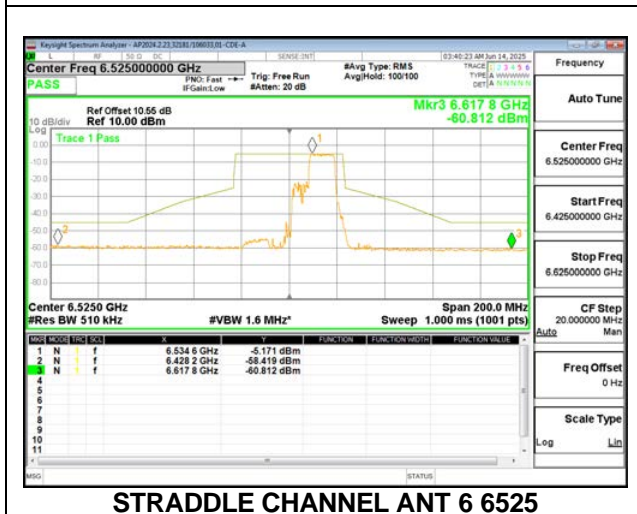

STRADDLE CHANNEL ANT 6 6525