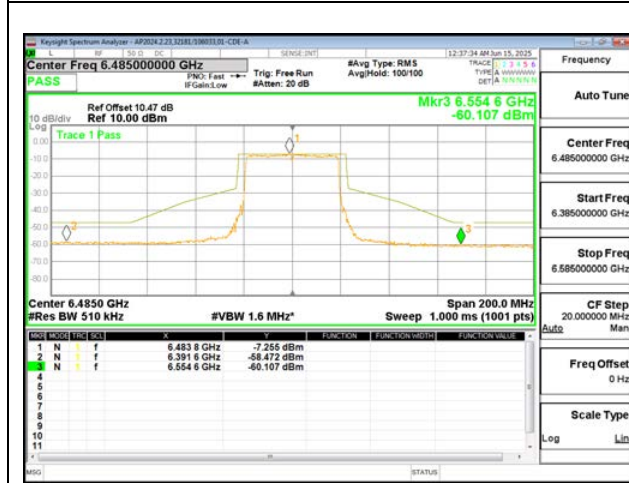

MID CHANNEL ANT 6 6485