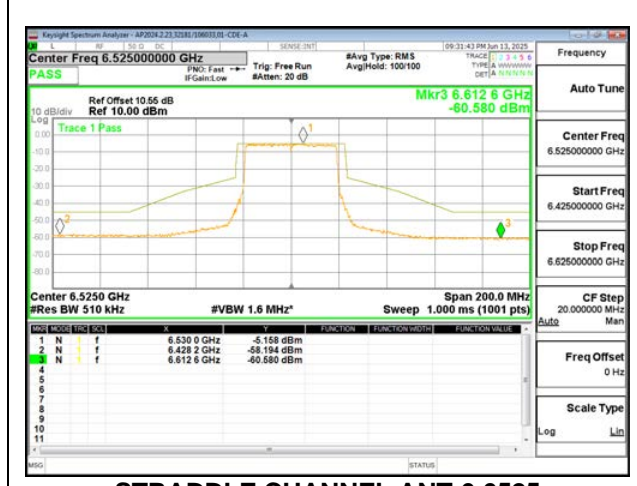

LOW CHANNEL ANT 6 6445

MID CHANNEL ANT 6 6485

STRADDLE CHANNEL ANT 6 6525

1TX Antenna 6 MODE (FCC+IC) MOBILE – SU MODE

LOW CHANNEL ANT 6 6445

MID CHANNEL ANT 6 6485

STRADDLE CHANNEL ANT 6 6525

1TX Antenna 5 MODE (FCC-IC) MOBILE – 106+26-Tone, RU Index 82