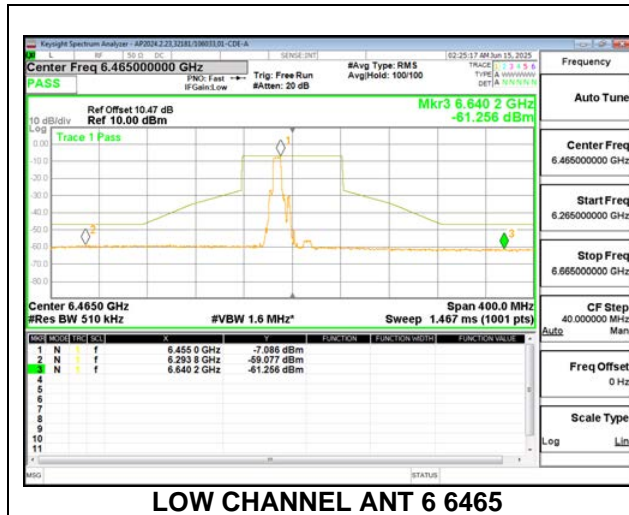

2TX Antenna 6 + Antenna 5 SDM MODE (FCC+IC) – 52+26-Tone, RU Index 74

LOW CHANNEL ANT 6 6465