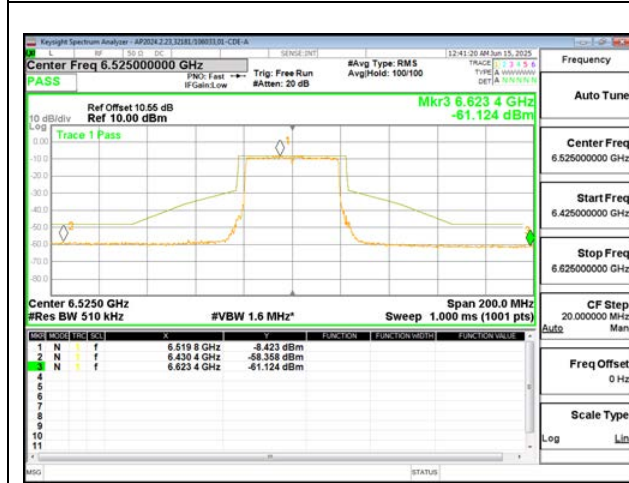

2TX Antenna 6 + Antenna 5 SDM MODE (FCC+IC) – SU Mode

LOW CHANNEL ANT 6 6445

LOW CHANNEL ANT 5 6445

MID CHANNEL ANT 6 6485

MID CHANNEL ANT 5 6485

STRADDLE CHANNEL ANT 6 6525

STRADDLE CHANNEL ANT 5 6525

9.8.7. 802.11be EHT80 MODE IN THE UNII-6 BAND