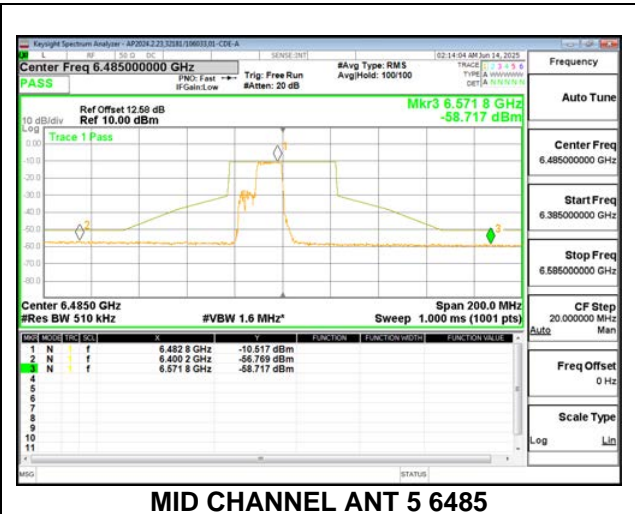

LOW CHANNEL ANT 6 6445

LOW CHANNEL ANT 5 6445

MID CHANNEL ANT 6 6485

MID CHANNEL ANT 5 6485

STRADDLE CHANNEL ANT 6 6525

STRADDLE CHANNEL ANT 5 6525

2TX Antenna 6 + Antenna 5 CDD MODE (FCC+IC) – 106+26-Tone, RU Index 83