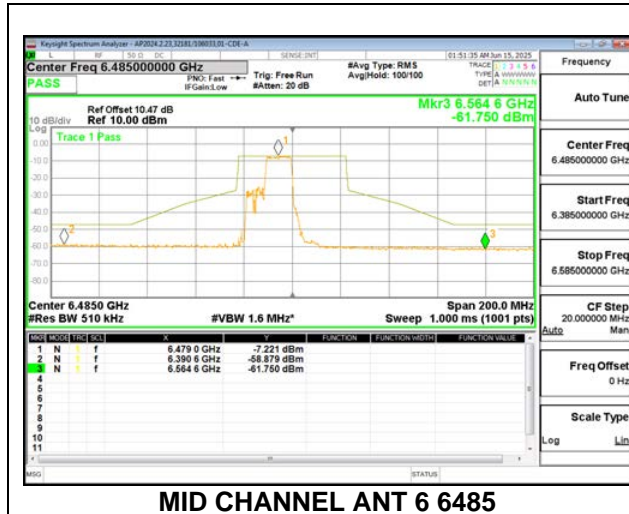

LOW CHANNEL ANT 6 6445

LOW CHANNEL ANT 5 6445

MID CHANNEL ANT 6 6485

MID CHANNEL ANT 5 6485

STRADDLE CHANNEL ANT 6 6525

STRADDLE CHANNEL ANT 5 6525

2TX Antenna 6 + Antenna 5 SDM MODE (FCC+IC) – 106+26-Tone, RU Index 83