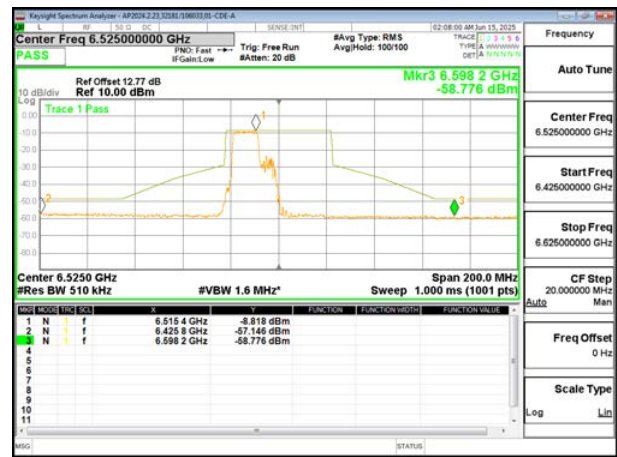

LOW CHANNEL ANT 6 6445

LOW CHANNEL ANT 5 6445

MID CHANNEL ANT 6 6485

MID CHANNEL ANT 5 6485

STRADDLE CHANNEL ANT 6 6525

STRADDLE CHANNEL ANT 5 6525

2TX Antenna 6 + Antenna 5 SDM MODE (FCC+IC) – 106+26-Tone, RU Index 83