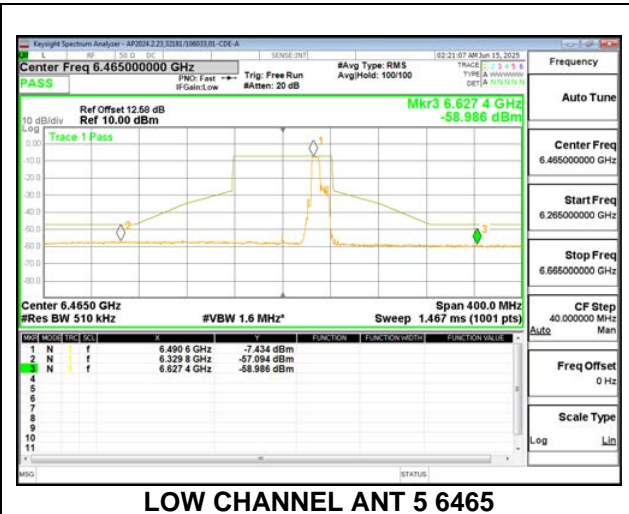

LOW CHANNEL ANT 6 6465

LOW CHANNEL ANT 5 6465

2TX Antenna 6 + Antenna 5 SDM MODE (FCC+IC) – 52+26-Tone, RU Index 74

LOW CHANNEL ANT 6 6465

LOW CHANNEL ANT 5 6465

2TX Antenna 6 + Antenna 5 SDM MODE (FCC+IC) – 52+26-Tone, RU Index 80