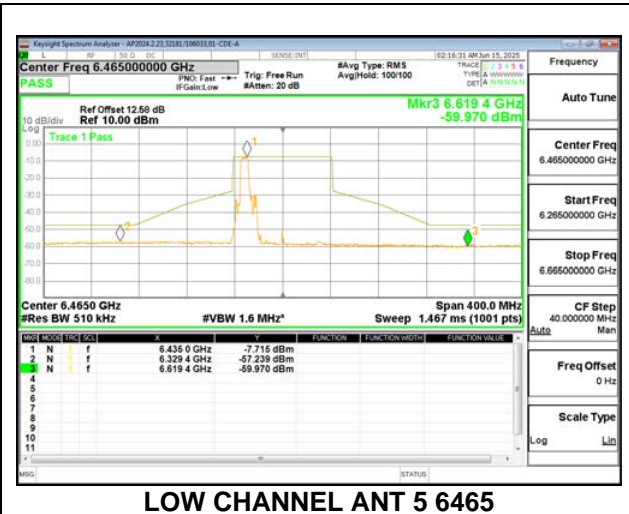

LOW CHANNEL ANT 5 6465