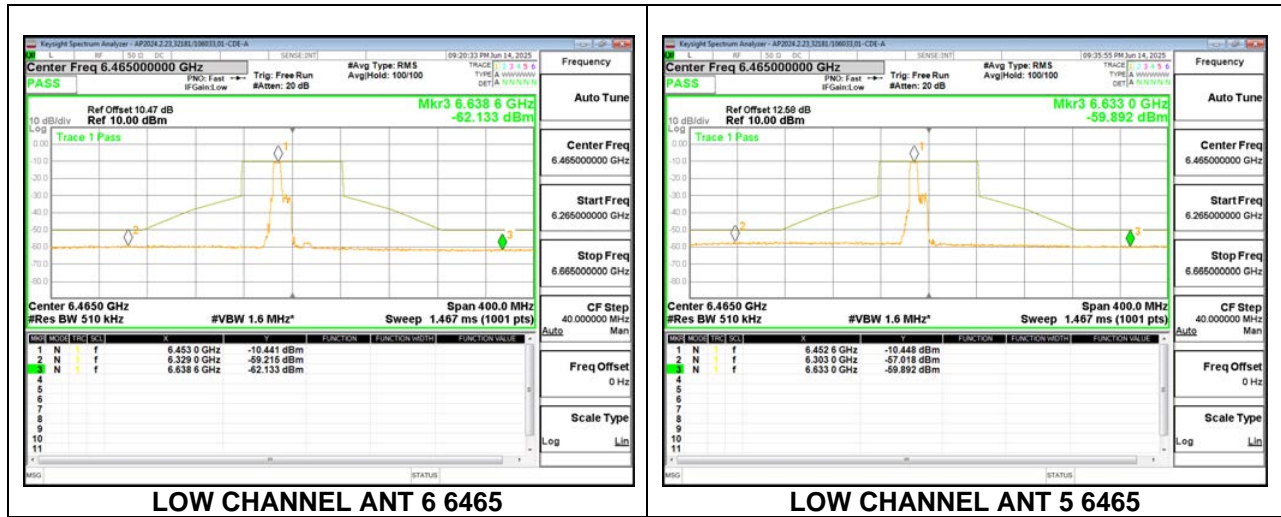

2TX Antenna 6 + Antenna 5 CDD MODE (FCC+IC) – 52+26-Tone, RU Index 74