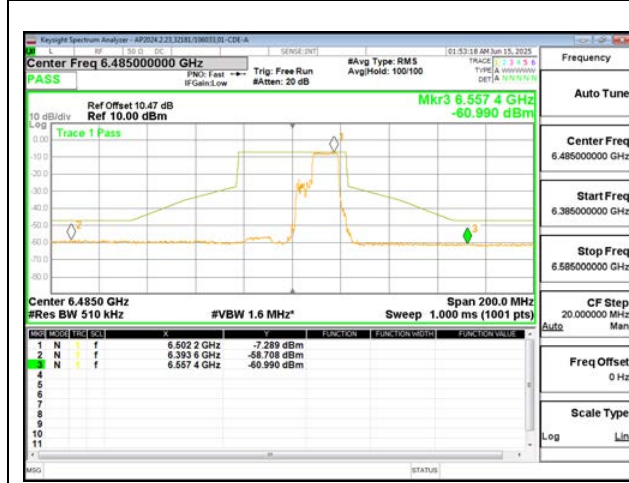

MID CHANNEL ANT 6 6485