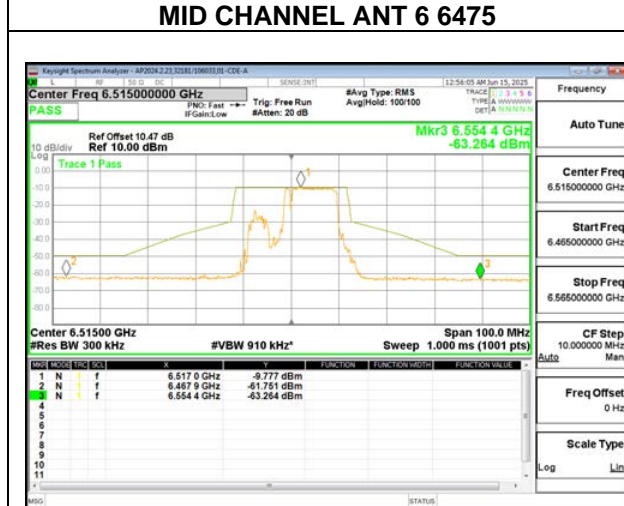

LOW CHANNEL ANT 6 6435

LOW CHANNEL ANT 56435

MID CHANNEL ANT 6 6475

MID CHANNEL ANT 5 6475

HIGH CHANNEL ANT 6 6515

HIGH CHANNEL ANT 5 6515

2TX Antenna 6 + Antenna 5 SDM MODE (FCC+IC) – SU Mode

LOW CHANNEL ANT 6 6435