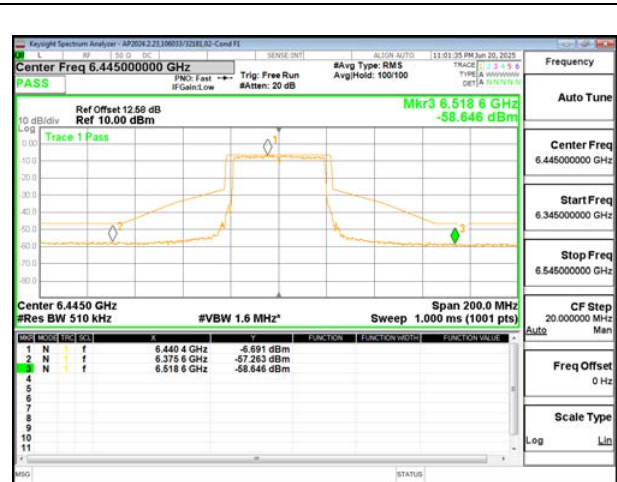

LOW CHANNEL ANT 5 6445