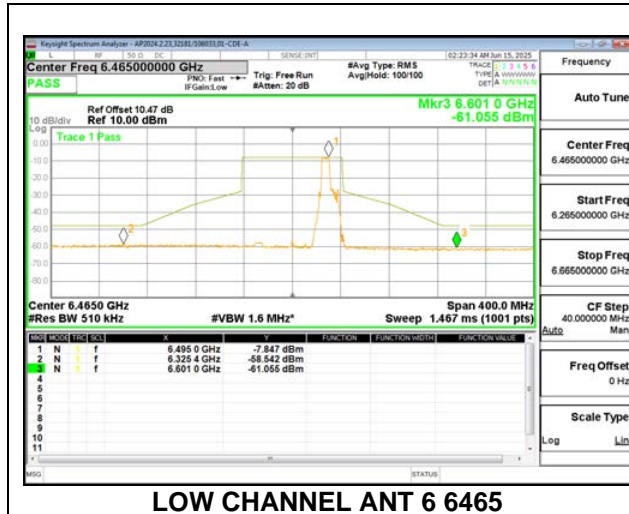

LOW CHANNEL ANT 6 6465

LOW CHANNEL ANT 5 6465

2TX Antenna 6 + Antenna 5 SDM MODE (FCC+IC) – 52+26-Tone, RU Index 74

LOW CHANNEL ANT 6 6465

LOW CHANNEL ANT 5 6465

2TX Antenna 6 + Antenna 5 SDM MODE (FCC+IC) – 52+26-Tone, RU Index 80