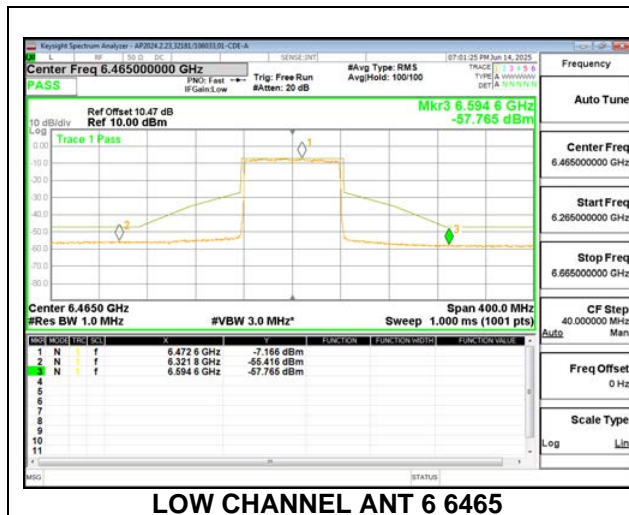

2TX Antenna 6 + Antenna 5 CDD MODE (FCC+IC) – SU Mode

LOW CHANNEL ANT 6 6465