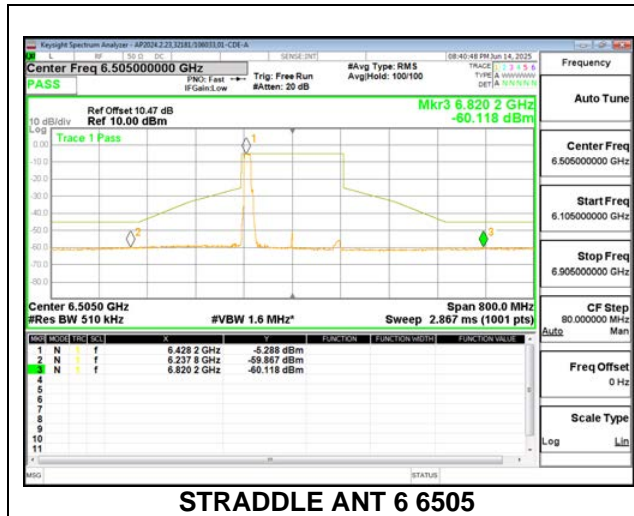

9.8.8. 802.11be EHT160 MODE IN THE UNII-6 BAND

1TX Antenna 6 MODE (FCC+IC) MOBILE – 106+26-Tone, RU Index 82