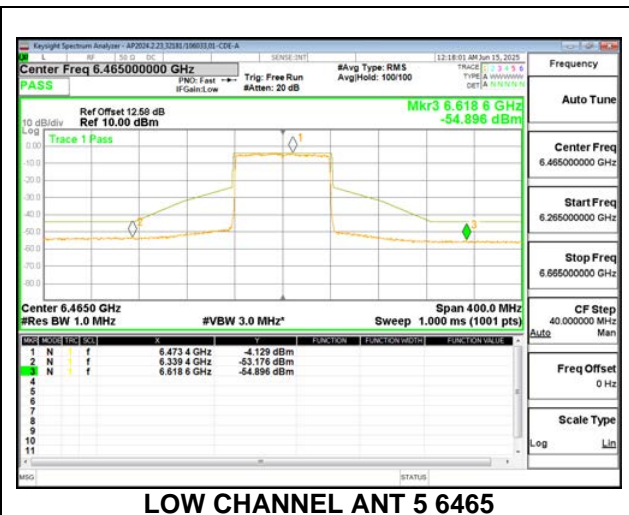

2TX Antenna 6 + Antenna 5 SDM MODE (FCC+IC) – SU Mode