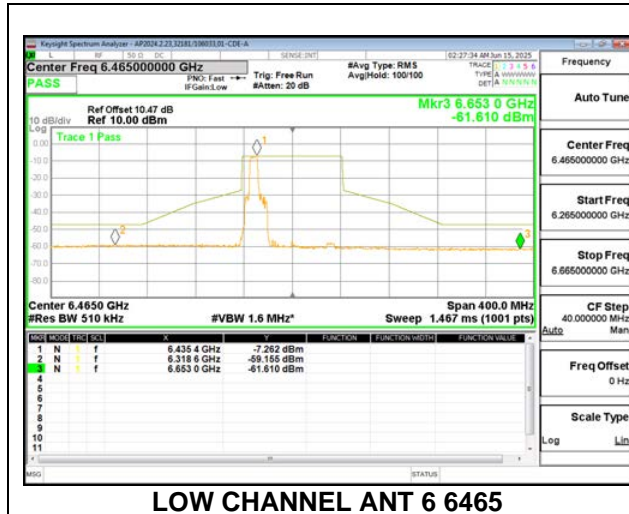

LOW CHANNEL ANT 6 6465

LOW CHANNEL ANT 5 6465

2TX Antenna 6 + Antenna 5 CDD MODE (FCC+IC) – SU Mode

LOW CHANNEL ANT 6 6465

LOW CHANNEL ANT 5 6465

2TX Antenna 6 + Antenna 5 SDM MODE (FCC+IC) – 52+26-Tone, RU Index 71