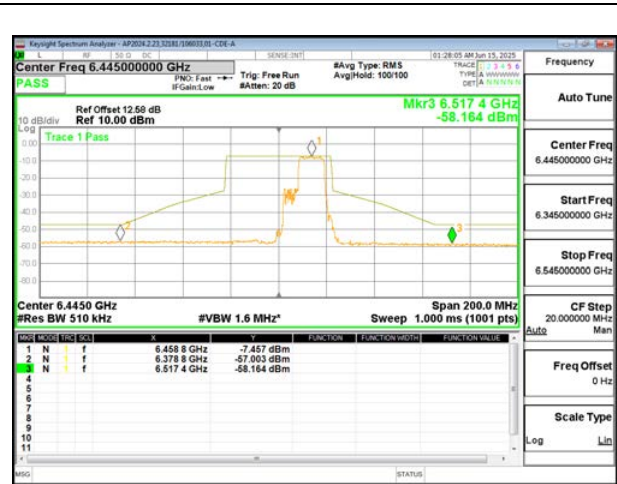

LOW CHANNEL ANT 5 6445