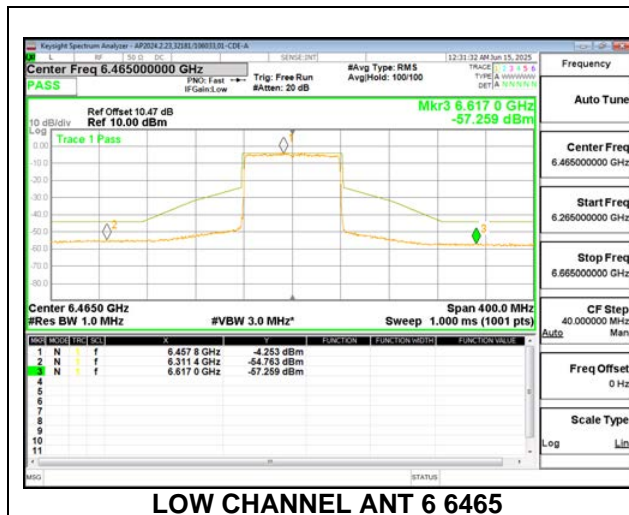

2TX Antenna 6 + Antenna 5 SDM MODE (FCC+IC) – SU Mode