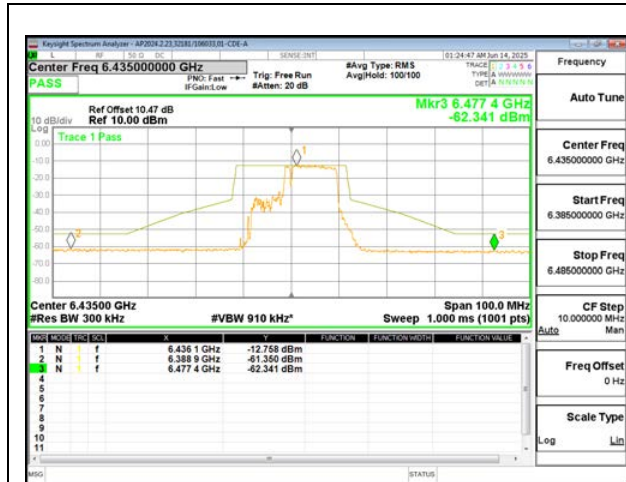

2TX Antenna 6 + Antenna 5 CDD MODE (FCC+IC) – 106+26-Tone, RU Index 83

LOW CHANNEL ANT 6 6435

LOW CHANNEL ANT 5 6435

MID CHANNEL ANT 6 6475

MID CHANNEL ANT 5 6475

HIGH CHANNEL ANT 6 6515

HIGH CHANNEL ANT 5 6515