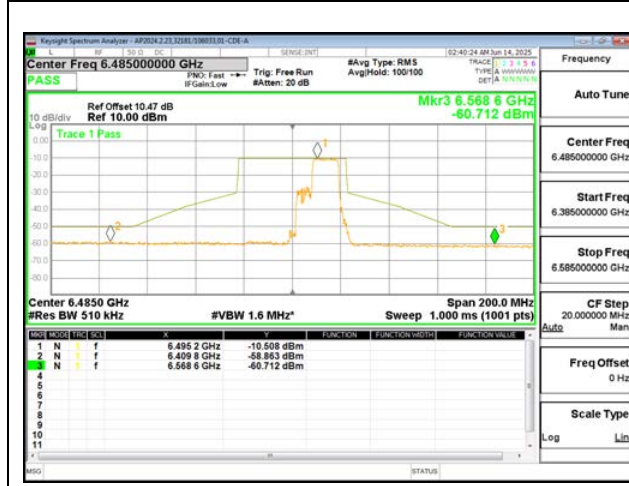

MID CHANNEL ANT 6 6485