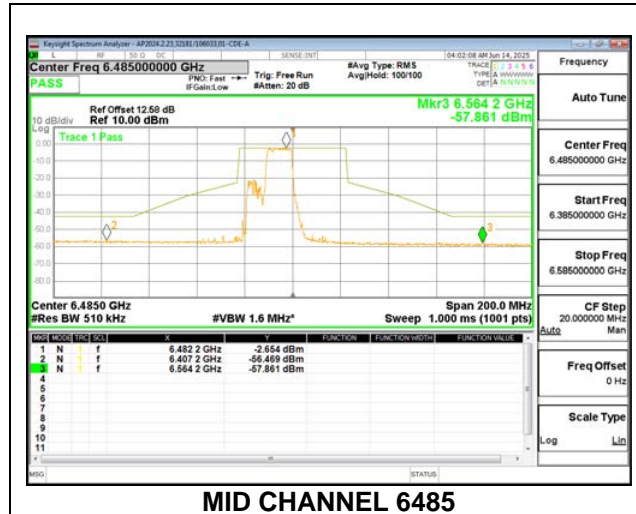

LOW CHANNEL ANT 5 6445

MID CHANNEL ANT 5 6485

STRADDLE CHANNEL ANT 5 6525

1TX Antenna 5 MODE (FCC+IC) MOBILE – 106+26-Tone, RU Index 83

MID CHANNEL 6485

1TX Antenna 5 MODE (FCC+IC) MOBILE – 106+26-Tone, RU Index 85