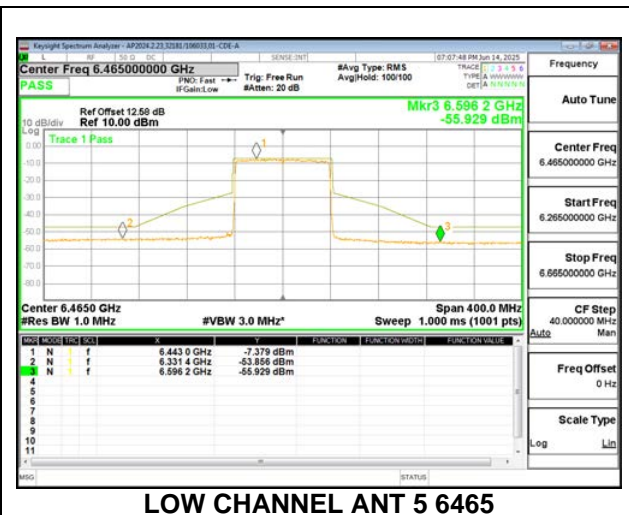

LOW CHANNEL ANT 5 6465