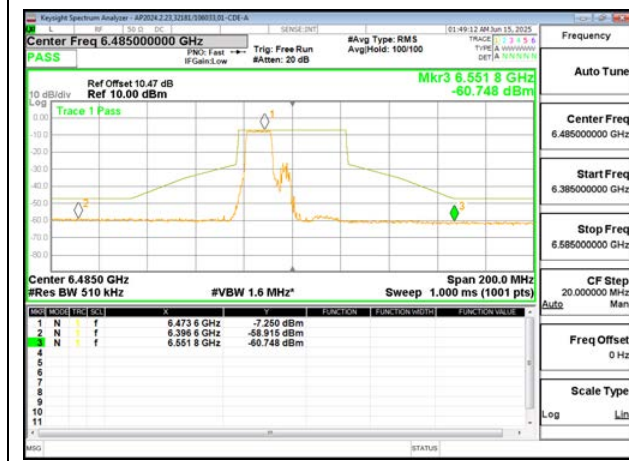

MID CHANNEL ANT 6 6485