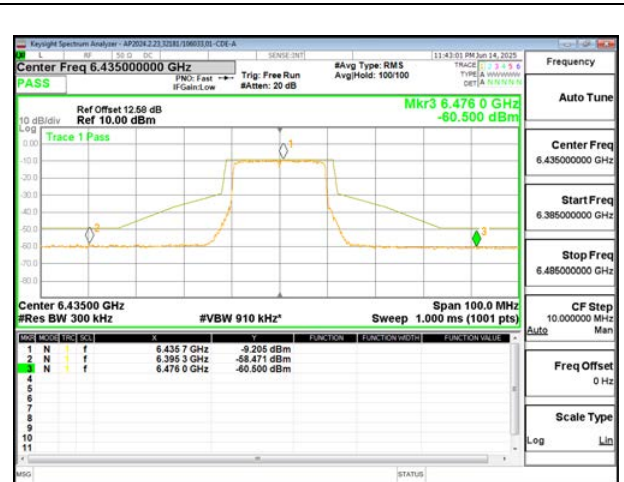

LOW CHANNEL ANT 5 6435