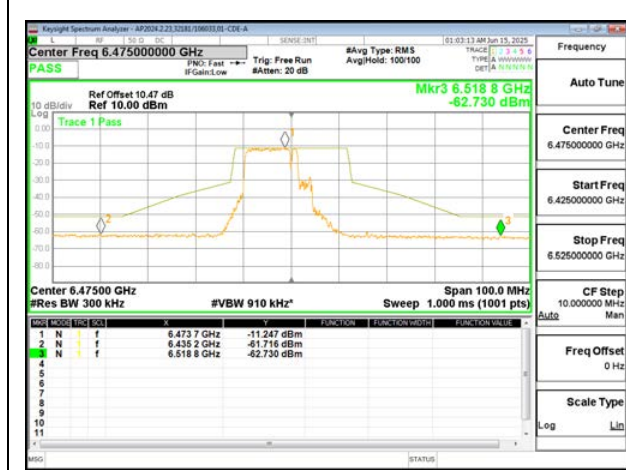

MID CHANNEL ANT 6 6475