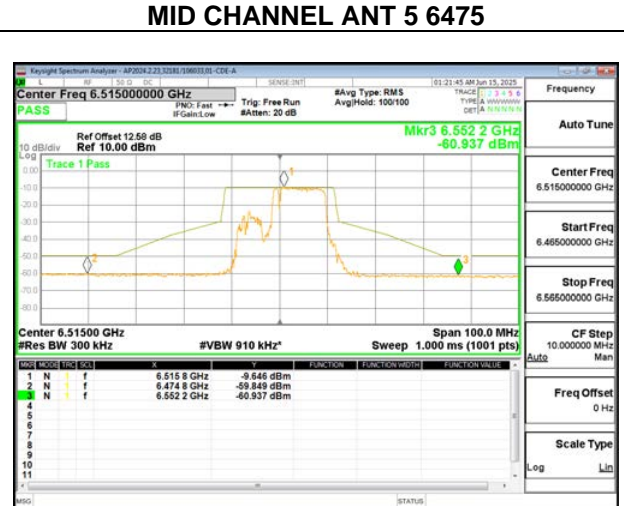

LOW CHANNEL ANT 6 6435

LOW CHANNEL ANT 56435

MID CHANNEL ANT 6 6475

MID CHANNEL ANT 5 6475

HIGH CHANNEL ANT 6 6515

HIGH CHANNEL ANT 5 6515

2TX Antenna 6 + Antenna 5 SDM MODE (FCC+IC) – SU Mode

LOW CHANNEL ANT 6 6435