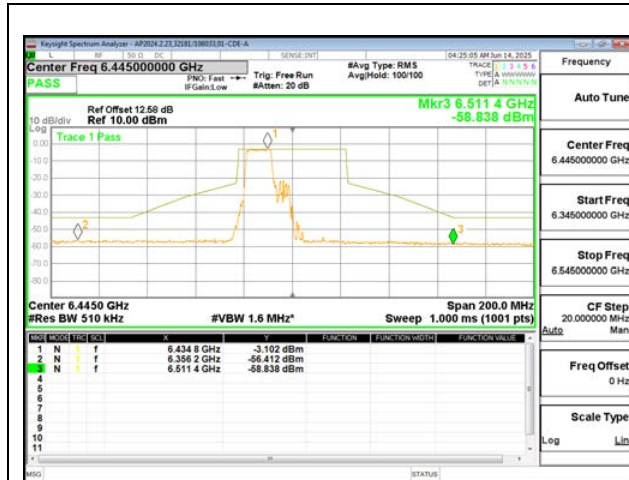

LOW CHANNEL ANT 6 6445

MID CHANNEL ANT 6 6485

STRADDLE CHANNEL ANT 6 6525

1TX Antenna 6 MODE (FCC+IC) MOBILE – SU MODE

LOW CHANNEL ANT 6 6445

MID CHANNEL ANT 6 6485

STRADDLE CHANNEL ANT 6 6525

1TX Antenna 5 MODE (FCC-IC) MOBILE – 106+26-Tone, RU Index 82