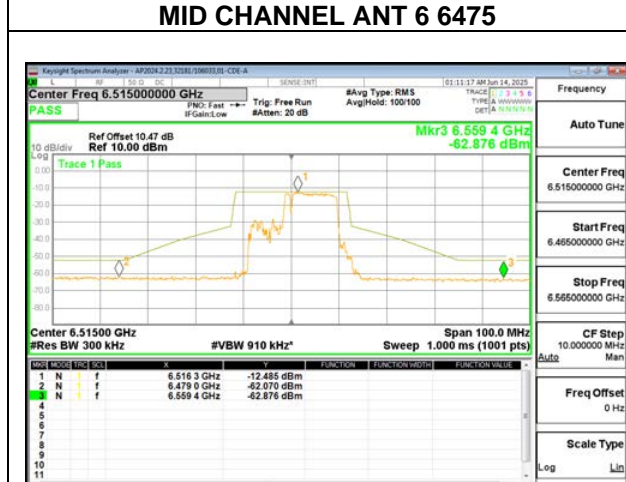

2TX Antenna 6 + Antenna 5 CDD MODE (FCC+IC) – 106+26-Tone, RU Index 83

LOW CHANNEL ANT 6 6435

LOW CHANNEL ANT 5 6435

MID CHANNEL ANT 6 6475

MID CHANNEL ANT 5 6475

HIGH CHANNEL ANT 6 6515

HIGH CHANNEL ANT 5 6515

2TX Antenna 6 + Antenna 5 CDD MODE (FCC+IC) – SU MODE

LOW CHANNEL ANT 6 6435

LOW CHANNEL ANT 5 6435

MID CHANNEL ANT 6 6475

MID CHANNEL ANT 5 6475

HIGH CHANNEL ANT 6 6515

HIGH CHANNEL ANT 5 6515

2TX Antenna 6 + Antenna 5 SDM MODE (FCC+IC) – 106+26-Tone, RU Index 82