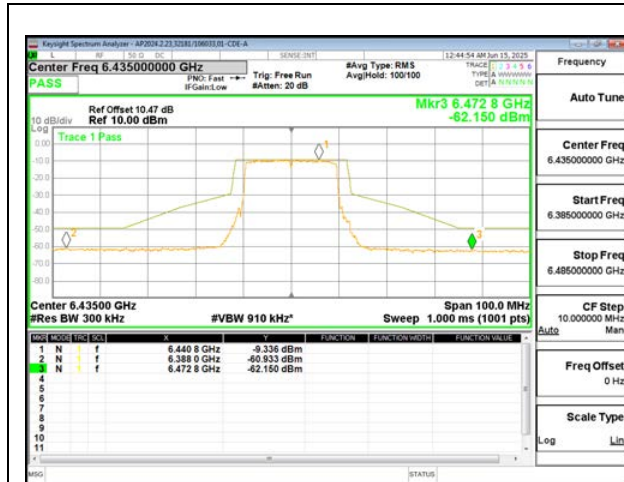

2TX Antenna 6 + Antenna 5 SDM MODE (FCC+IC) – SU Mode

LOW CHANNEL ANT 6 6435