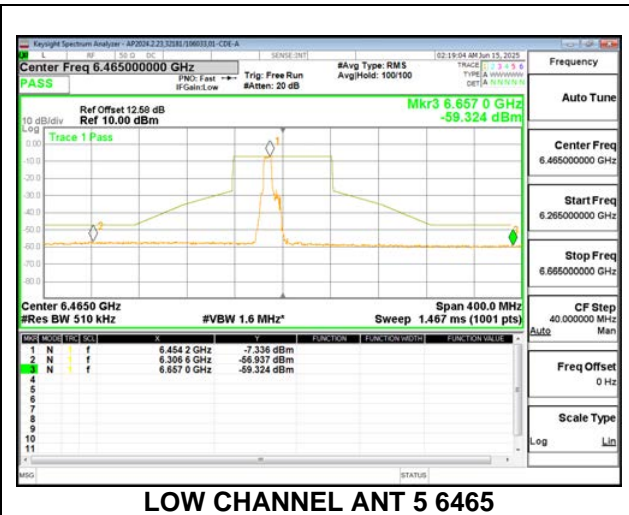

LOW CHANNEL ANT 6 6465

LOW CHANNEL ANT 5 6465

2TX Antenna 6 + Antenna 5 SDM MODE (FCC+IC) – 52+26-Tone, RU Index 74

LOW CHANNEL ANT 6 6465

LOW CHANNEL ANT 5 6465

2TX Antenna 6 + Antenna 5 SDM MODE (FCC+IC) – 52+26-Tone, RU Index 80