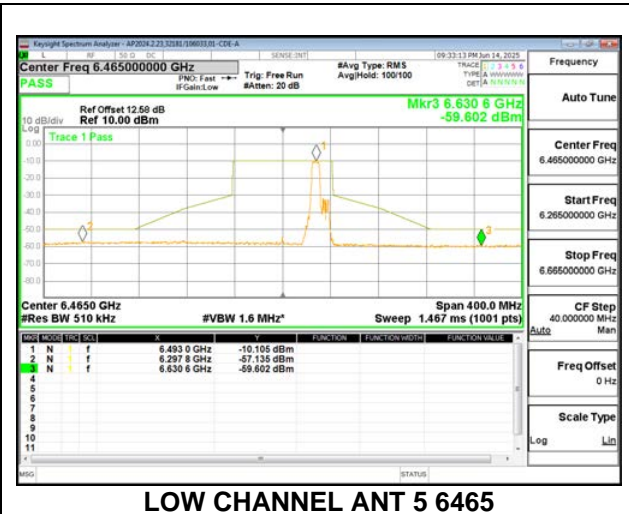

LOW CHANNEL ANT 5 6465