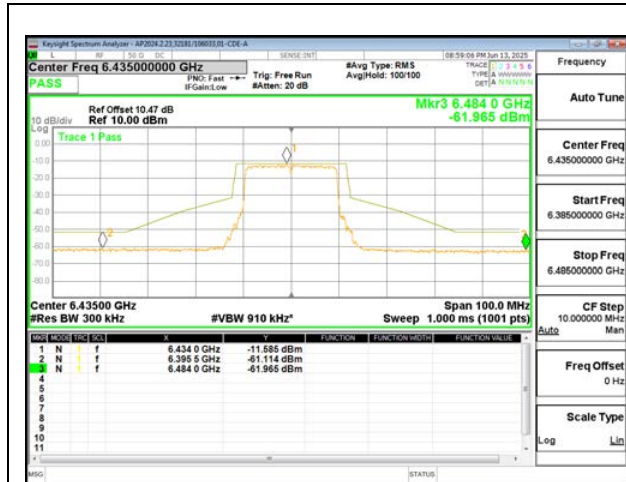

2TX Antenna 6 + Antenna 5 CDD MODE (FCC+IC) – SU MODE

LOW CHANNEL ANT 6 6435