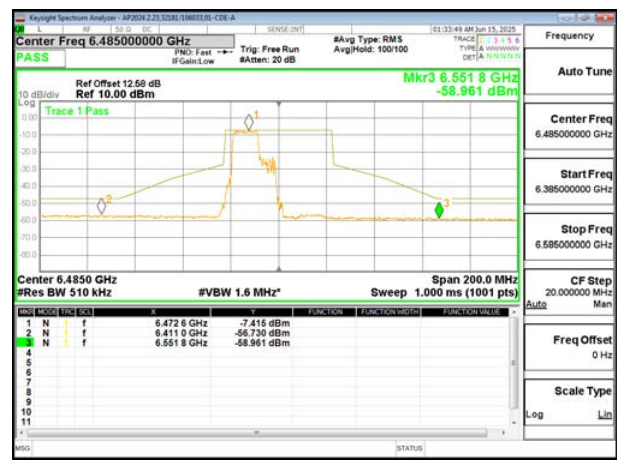

MID CHANNEL ANT 5 6485