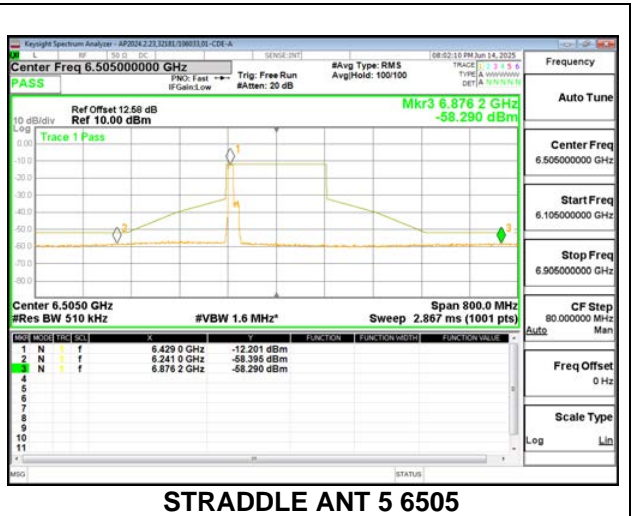

2TX Antenna 6 + Antenna 5 CDD MODE (FCC+IC) – 106-Tone, RU Index 53