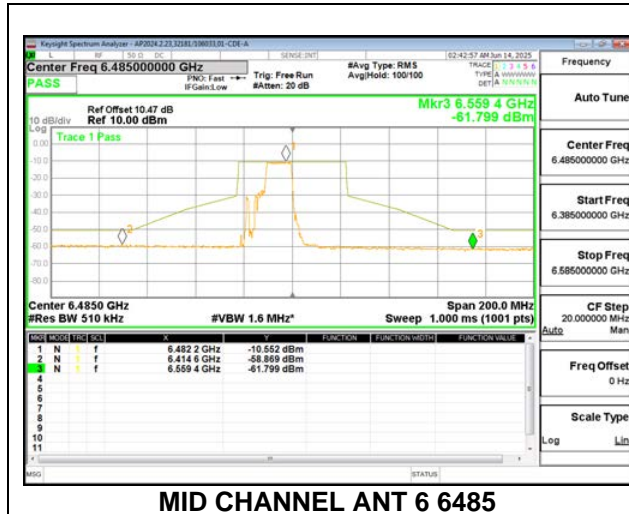

LOW CHANNEL ANT 6 6445

LOW CHANNEL ANT 5 6445

MID CHANNEL ANT 6 6485

MID CHANNEL ANT 5 6485

STRADDLE CHANNEL ANT 6 6525

STRADDLE CHANNEL ANT 5 6525

2TX Antenna 6 + Antenna 5 CDD MODE (FCC+IC) – 106+26-Tone, RU Index 83