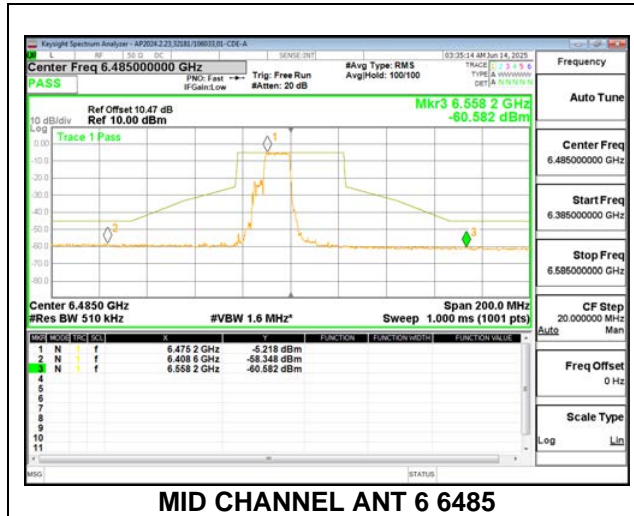

LOW CHANNEL ANT 6 6445

MID CHANNEL ANT 6 6485

STRADDLE CHANNEL ANT 6 6525

1TX Antenna 6 MODE (FCC+IC) MOBILE – 106+26-Tone, RU Index 83

MID CHANNEL ANT 6 6485

1TX Antenna 6 MODE (FCC+IC) MOBILE – 106+26-Tone, RU Index 85