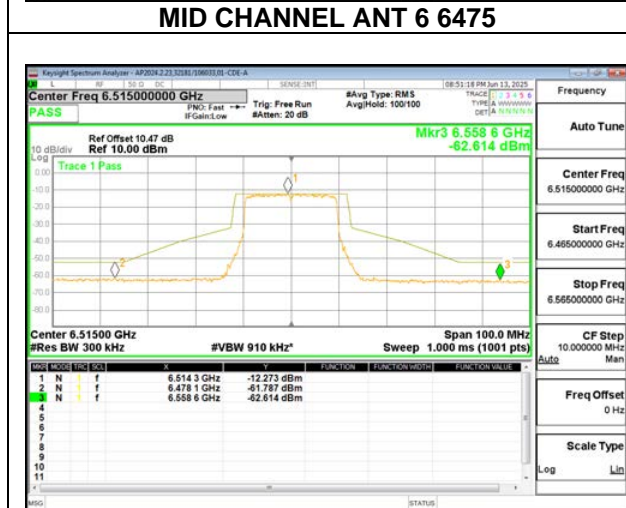

2TX Antenna 6 + Antenna 5 CDD MODE (FCC+IC) – SU MODE

LOW CHANNEL ANT 6 6435

LOW CHANNEL ANT 5 6435

MID CHANNEL ANT 6 6475

MID CHANNEL ANT 5 6475

HIGH CHANNEL ANT 6 6515

HIGH CHANNEL ANT 5 6515

2TX Antenna 6 + Antenna 5 SDM MODE (FCC+IC) – 106+26-Tone, RU Index 82