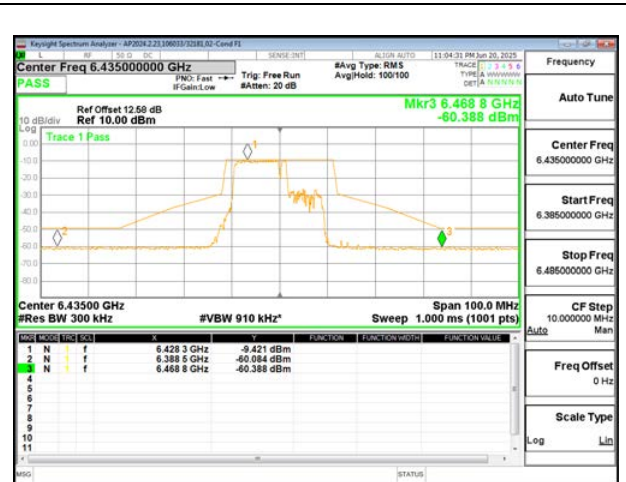

LOW CHANNEL ANT 5 6435