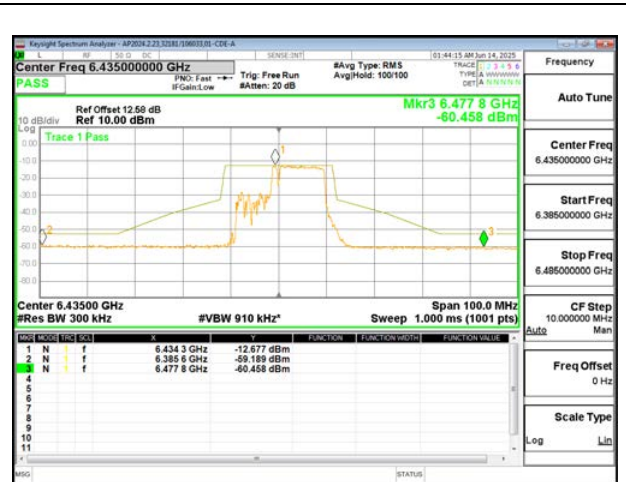

2TX Antenna 6 + Antenna 5 CDD MODE (FCC+IC) – 106+26-Tone, RU Index 83

LOW CHANNEL ANT 6 6435

LOW CHANNEL ANT 5 6435

MID CHANNEL ANT 6 6475

MID CHANNEL ANT 5 6475

HIGH CHANNEL ANT 6 6515

HIGH CHANNEL ANT 5 6515