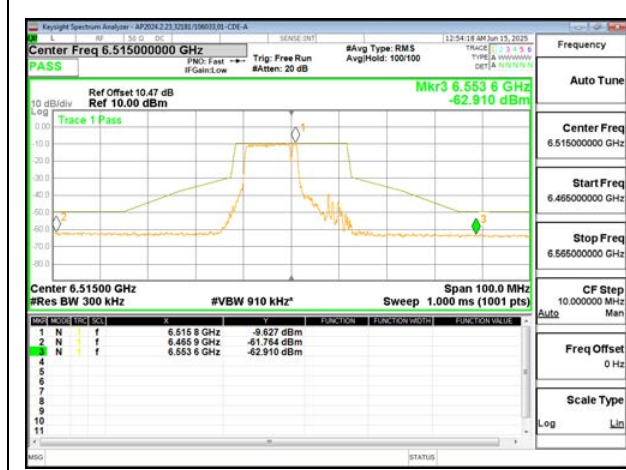

LOW CHANNEL ANT 6 6435

LOW CHANNEL ANT 5 6435

MID CHANNEL ANT 6 6475

MID CHANNEL ANT 5 6475

HIGH CHANNEL ANT 6 6515

HIGH CHANNEL ANT 5 6515

2TX Antenna 6 + Antenna 5 SDM MODE (FCC+IC) – 106+26-Tone, RU Index 83