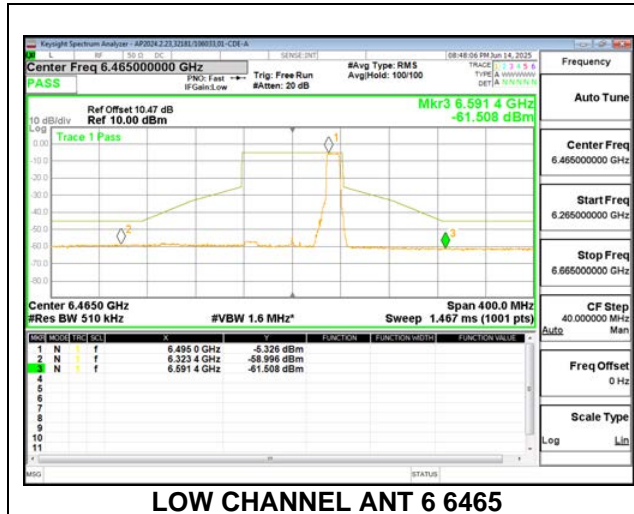

1TX Antenna 6 MODE (FCC+IC) MOBILE – 106+26-Tone, RU Index 89