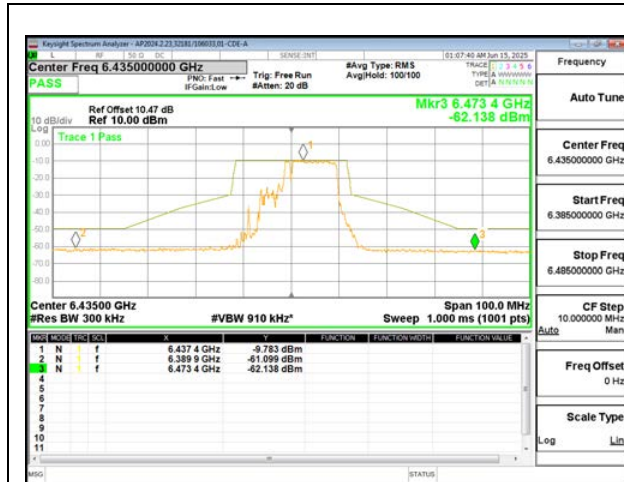

LOW CHANNEL ANT 6 6435

LOW CHANNEL ANT 5 6435

MID CHANNEL ANT 6 6475

MID CHANNEL ANT 5 6475

HIGH CHANNEL ANT 6 6515

HIGH CHANNEL ANT 5 6515

2TX Antenna 6 + Antenna 5 SDM MODE (FCC+IC) – 106+26-Tone, RU Index 83