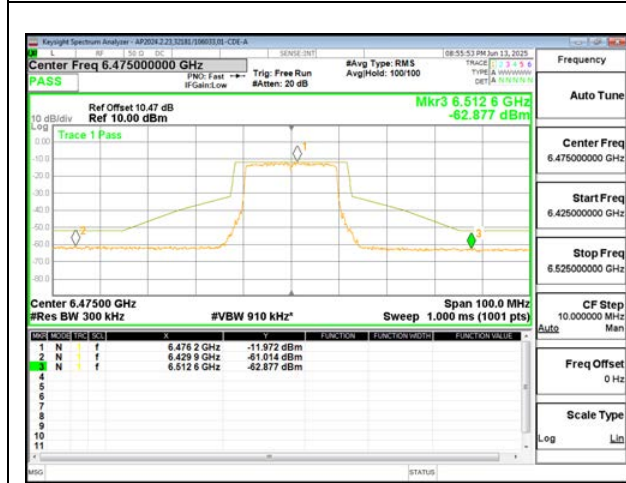

MID CHANNEL ANT 6 6475