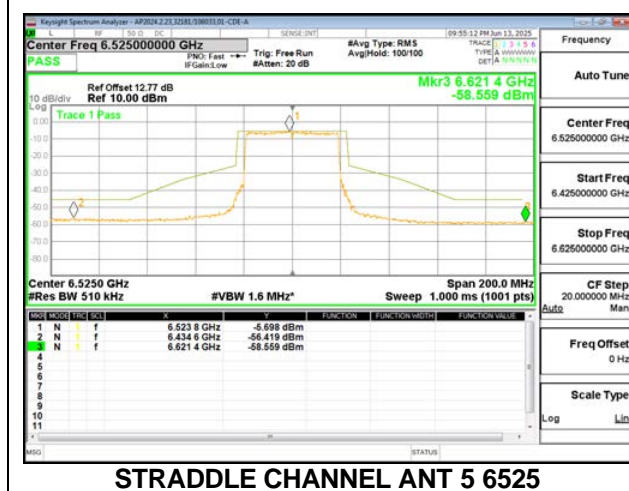

LOW CHANNEL ANT 5 6445

MID CHANNEL ANT 5 6485

STRADDLE CHANNEL ANT 5 6525

1TX Antenna 5 MODE (FCC+IC) MOBILE – SU MODE

LOW CHANNEL ANT 5 6445

MID CHANNEL ANT 5 6485

STRADDLE CHANNEL ANT 5 6525

2TX Antenna 6 + Antenna 5 CDD MODE (FCC+IC) – 106+26-Tone, RU Index 82