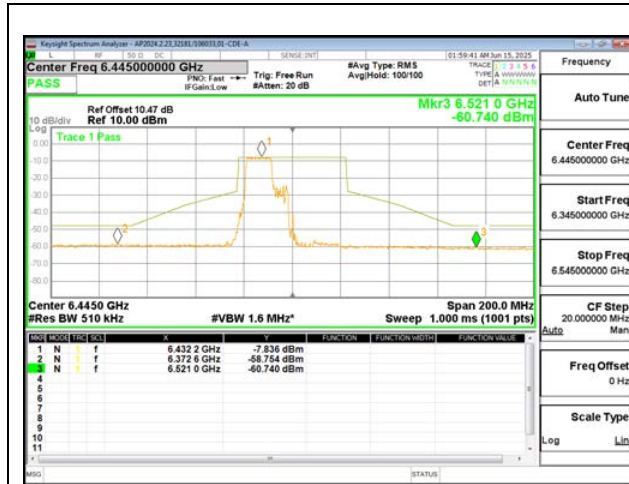

2TX Antenna 6 + Antenna 5 CDD MODE (FCC+IC) – SU Mode

LOW CHANNEL ANT 6 6445

LOW CHANNEL ANT 5 6445

MID CHANNEL ANT 6 6485

MID CHANNEL ANT 5 6485

STRADDLE CHANNEL ANT 6 6525

STRADDLE CHANNEL ANT 5 6525

2TX Antenna 6 + Antenna 5 SDM MODE (FCC+IC) – 106+26-Tone, RU Index 82