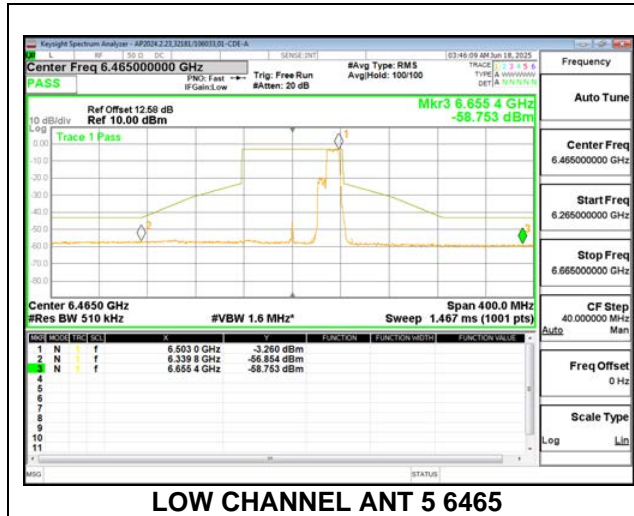

1TX Antenna 5 MODE (FCC+IC) MOBILE – 106+26-Tone, RU Index 89