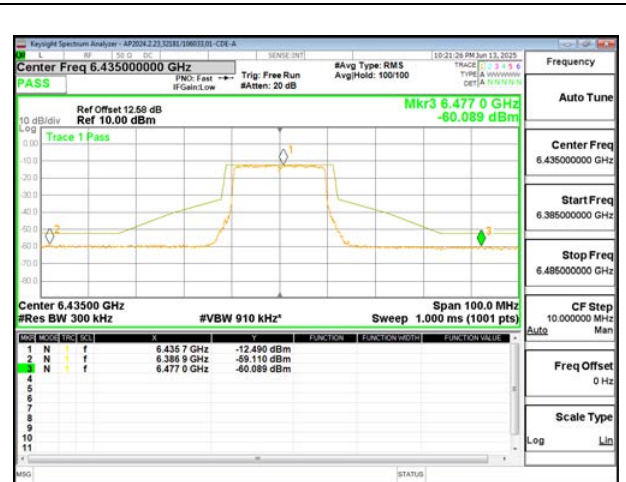

LOW CHANNEL ANT 5 6435