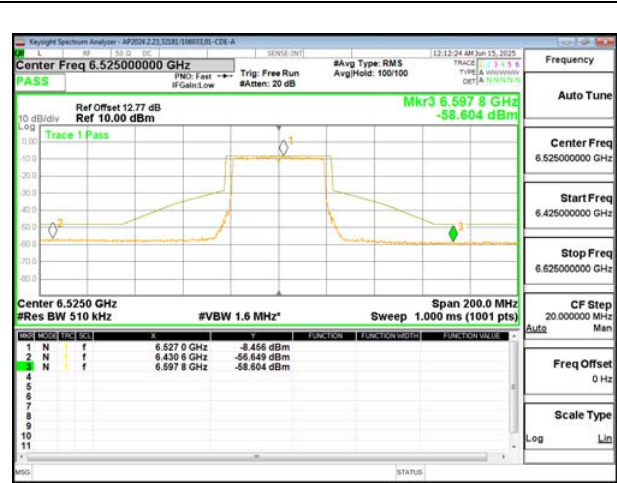

2TX Antenna 6 + Antenna 5 SDM MODE (FCC+IC) – SU Mode

LOW CHANNEL ANT 6 6445

LOW CHANNEL ANT 5 6445

MID CHANNEL ANT 6 6485

MID CHANNEL ANT 5 6485

STRADDLE CHANNEL ANT 6 6525

STRADDLE CHANNEL ANT 5 6525

9.8.7. 802.11be EHT80 MODE IN THE UNII-6 BAND