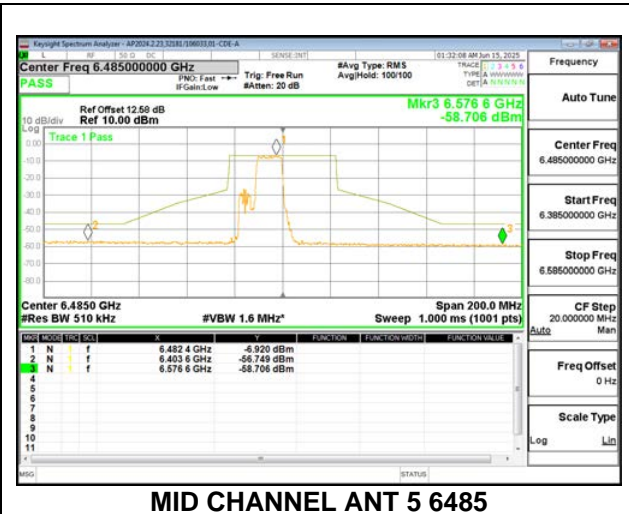

LOW CHANNEL ANT 6 6445

LOW CHANNEL ANT 5 6445

MID CHANNEL ANT 6 6485

MID CHANNEL ANT 5 6485

STRADDLE CHANNEL ANT 6 6525

STRADDLE CHANNEL ANT 5 6525

2TX Antenna 6 + Antenna 5 SDM MODE (FCC+IC) – 106+26-Tone, RU Index 83