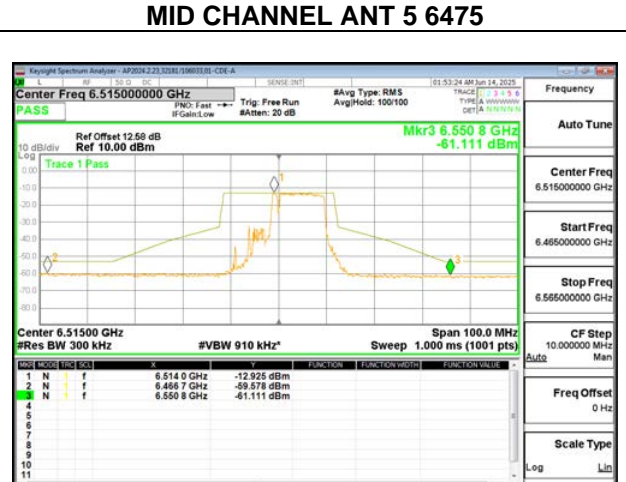

2TX Antenna 6 + Antenna 5 CDD MODE (FCC+IC) – 106+26-Tone, RU Index 83

LOW CHANNEL ANT 6 6435

LOW CHANNEL ANT 5 6435

MID CHANNEL ANT 6 6475

MID CHANNEL ANT 5 6475

HIGH CHANNEL ANT 6 6515

HIGH CHANNEL ANT 5 6515