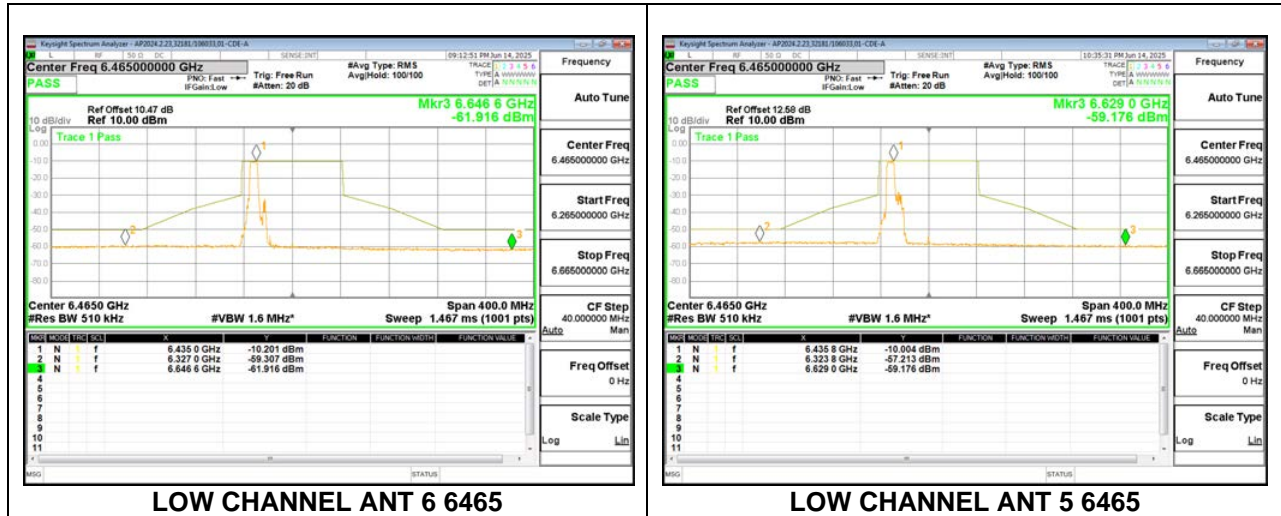

2TX Antenna 6 + Antenna 5 CDD MODE (FCC+IC) – 52+26-Tone, RU Index 71