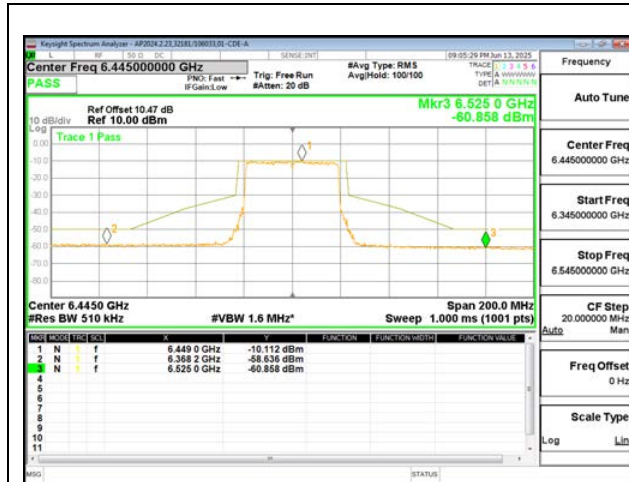

2TX Antenna 6 + Antenna 5 CDD MODE (FCC+IC) – SU Mode

LOW CHANNEL ANT 6 6445