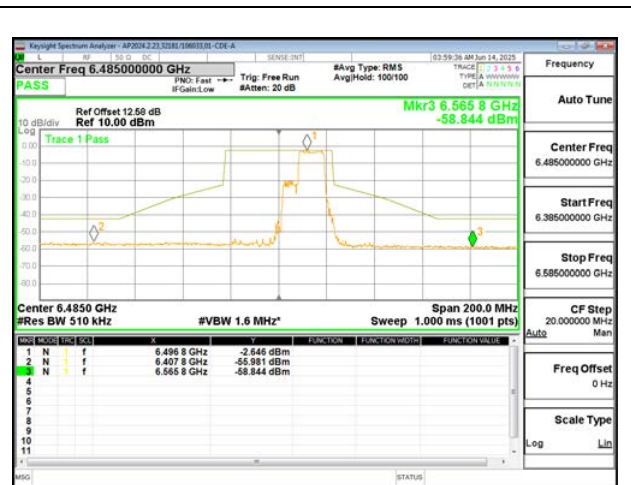

MID CHANNEL ANT 5 6485