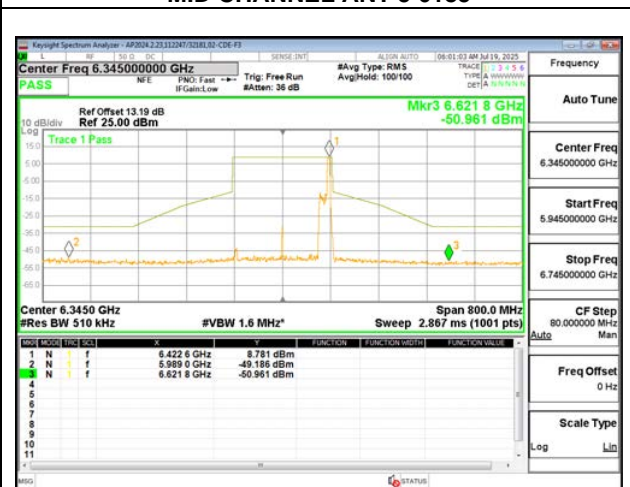

2TX Antenna 6 + Antenna 5 SDM MODE (FCC+IC) – 52-Tone, RU Index S52

LOW CHANNEL ANT 6 6025

LOW CHANNEL ANT 5 6025

MID CHANNEL ANT 6 6185

MID CHANNEL ANT 5 6185

HIGH CHANNEL ANT 6 6345

HIGH CHANNEL ANT 5 6345