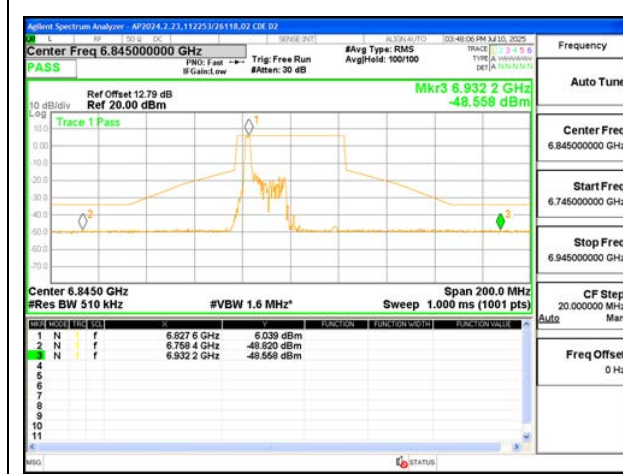

MID CHANNEL ANT 5 6685

HIGH CHANNEL ANT 5 6845

2TX Antenna 6 + Antenna 5 CDD MODE (FCC+IC) – 26-Tone, RU Index 0

LOW CHANNEL ANT 6 6565

LOW CHANNEL ANT 5 6565

MID CHANNEL ANT 6 6685

MID CHANNEL ANT 5 6685

HIGH CHANNEL ANT 6 6845