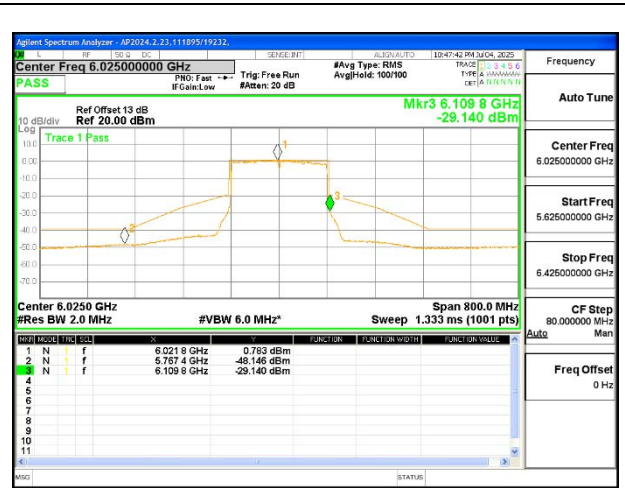

LOW CHANNEL ANT 5 6025