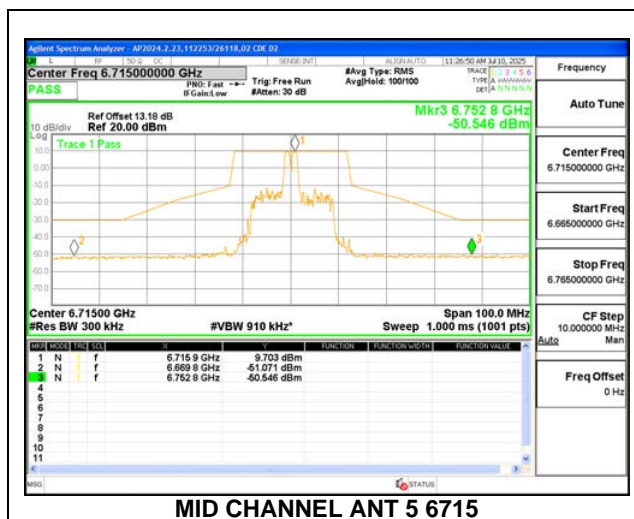

1TX Antenna 5 MODE (FCC+IC) MOBILE – 26-Tone, RU Index 4

MID CHANNEL ANT 5 6715