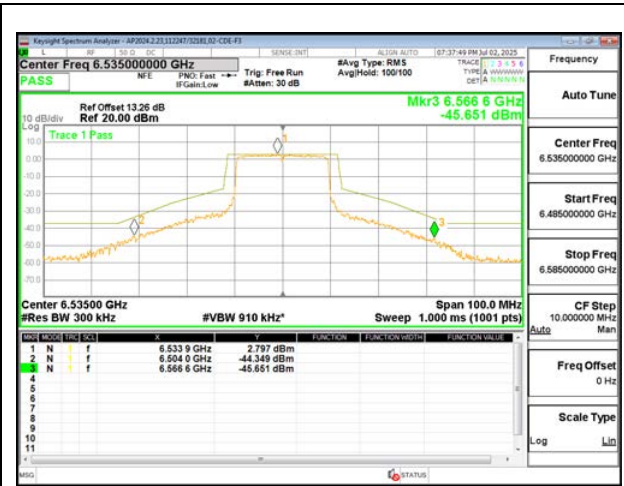

LOW CHANNEL ANT 5 6535