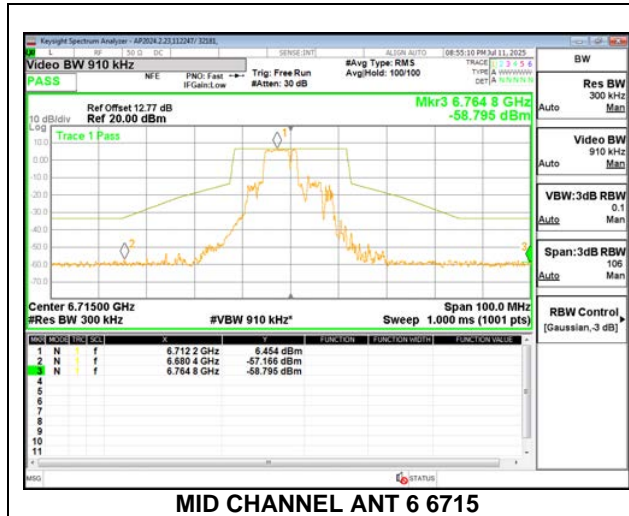

LOW CHANNEL ANT 6 6535

LOW CHANNEL ANT 5 6535

MID CHANNEL ANT 6 6715

MID CHANNEL ANT 5 6715

HIGH CHANNEL ANT 6 6855

HIGH CHANNEL ANT 5 6855

2TX Antenna 6 + Antenna 5 SDM MODE (FCC+IC) – 52+26-Tone, RU Index 71