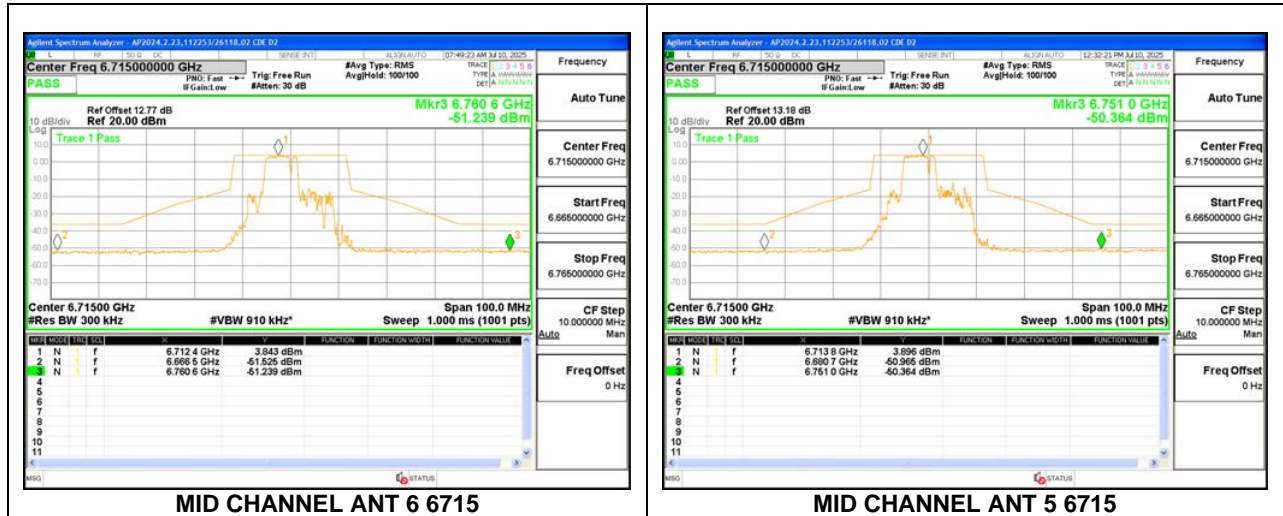

LOW CHANNEL ANT 6 6535

LOW CHANNEL ANT 5 6535

MID CHANNEL ANT 6 6715

MID CHANNEL ANT 5 6715

HIGH CHANNEL ANT 6 6855

HIGH CHANNEL ANT 5 6855

2TX Antenna 6 + Antenna 5 CDD MODE (FCC+IC) – 52+26-Tone, RU Index 71