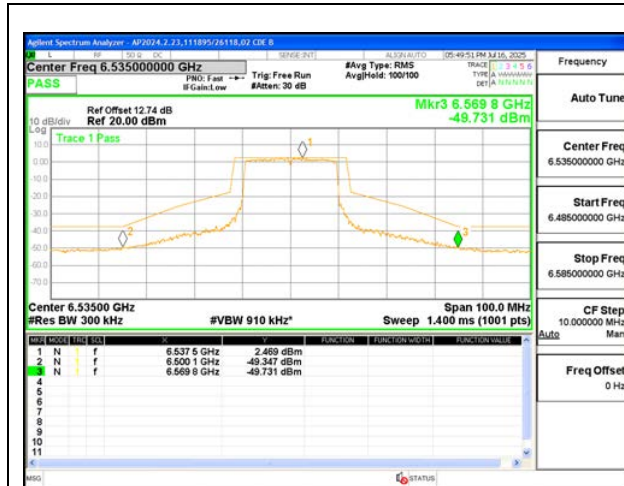

2TX Antenna 6 + Antenna 5 CDD MODE (FCC+IC) – SU MODE

LOW CHANNEL ANT 6 6535