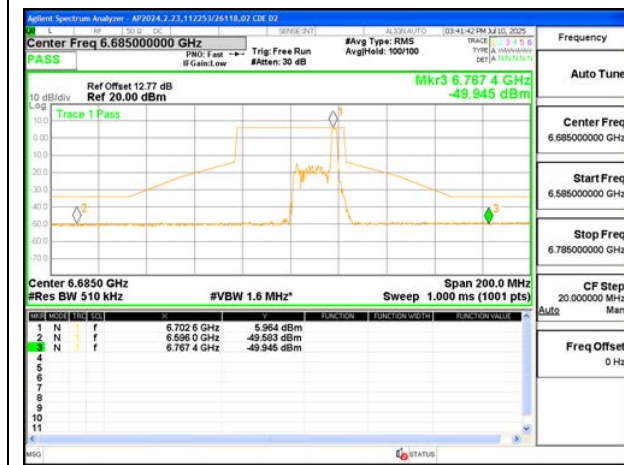

HIGH CHANNEL ANT 5 6845

2TX Antenna 6 + Antenna 5 CDD MODE (FCC+IC) – 26-Tone, RU Index 9

2TX Antenna 6 + Antenna 5 CDD MODE (FCC+IC) – 26-Tone, RU Index 17

LOW CHANNEL ANT 6 6655

LOW CHANNEL ANT 5 6655

MID CHANNEL ANT 6 6685