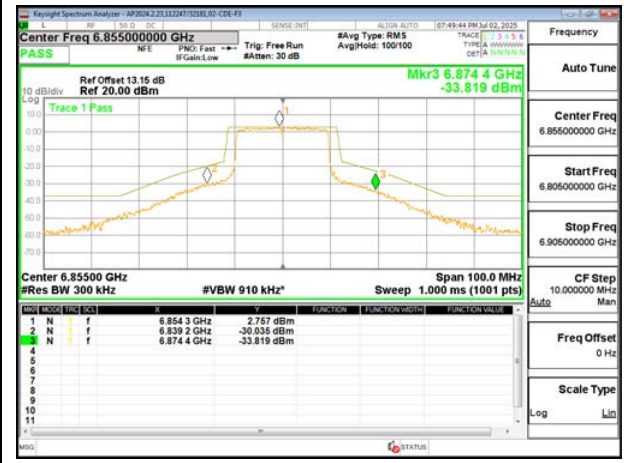

2TX Antenna 6 + Antenna 5 CDD MODE (FCC+IC) – SU MODE

LOW CHANNEL ANT 6 6535

LOW CHANNEL ANT 5 6535

MID CHANNEL ANT 6 6715

MID CHANNEL ANT 5 6715

HIGH CHANNEL ANT 6 6855

HIGH CHANNEL ANT 5 6855

2TX Antenna 6 + Antenna 5 SDM MODE (FCC+IC) – 52+26-Tone, RU Index 70