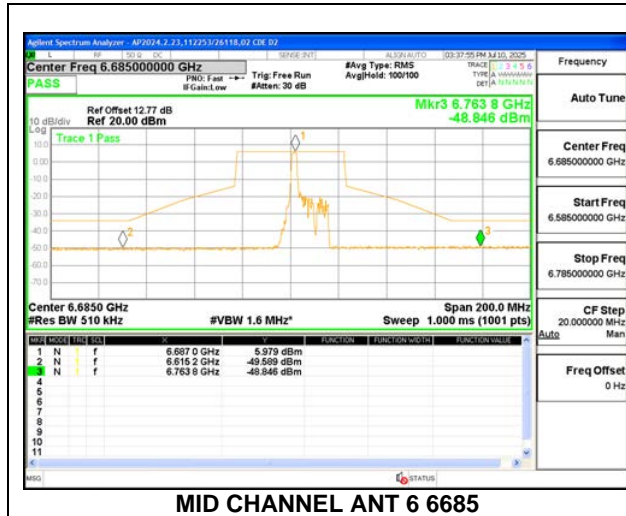

2TX Antenna 6 + Antenna 5 CDD MODE (FCC+IC) – 26-Tone, RU Index 9