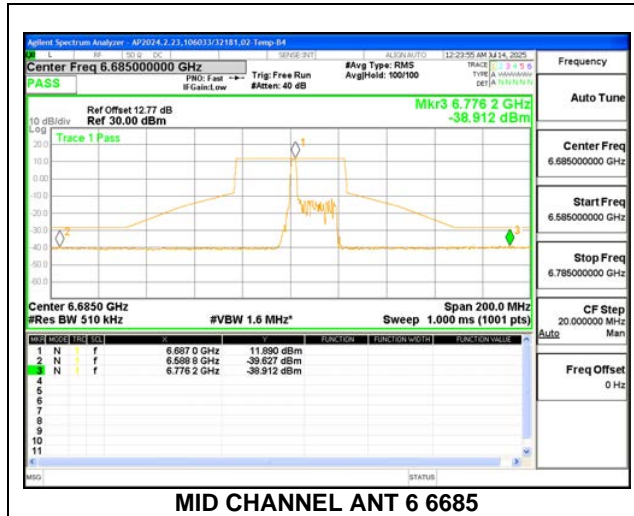

1TX Antenna 6 MODE (FCC+IC) MOBILE – 26-Tone, RU Index 0

LOW CHANNEL ANT 6 6565

MID CHANNEL ANT 6 6685

HIGH CHANNEL ANT 6 6845

1TX Antenna 6 MODE (FCC-IC) MOBILE – 26-Tone, RU Index 9

MID CHANNEL ANT 6 6685