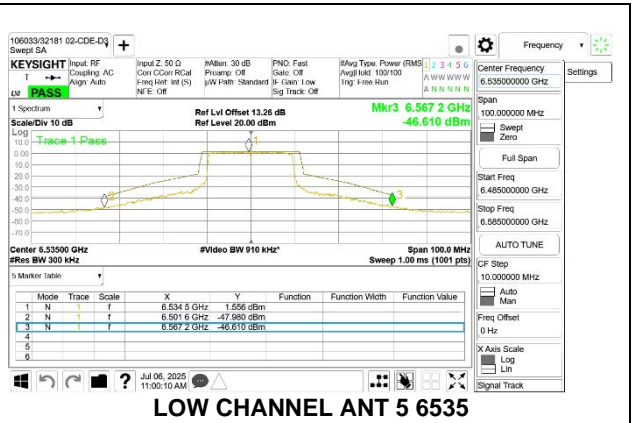

LOW CHANNEL ANT 5 6535