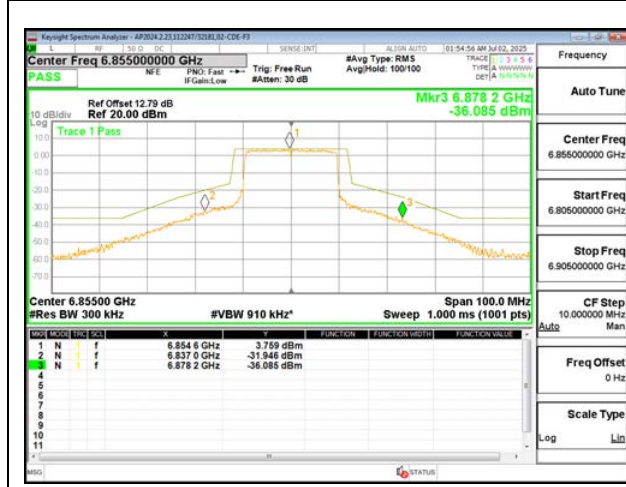

HIGH CHANNEL ANT 6 6855

1TX Antenna 6 MODE (FCC+IC) MOBILE – SU MODE

LOW CHANNEL ANT 6 6535

MID CHANNEL ANT 6 6715

HIGH CHANNEL ANT 6 6855

1TX Antenna 5 MODE (FCC+IC) MOBILE – 26-Tone, RU Index 0

LOW CHANNEL ANT 5 6535