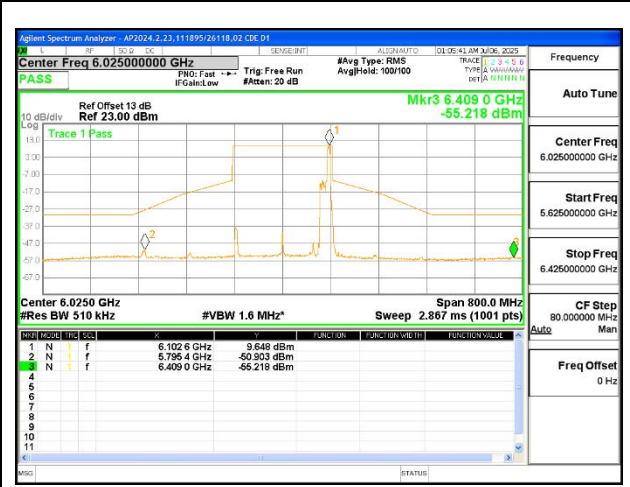

2TX Antenna 6 + Antenna 5 SDM MODE (FCC+IC) – 52-Tone, RU Index S52

LOW CHANNEL ANT 6 6025

LOW CHANNEL ANT 5 6025

MID CHANNEL ANT 6 6185

MID CHANNEL ANT 5 6185

HIGH CHANNEL ANT 6 6345

HIGH CHANNEL ANT 5 6345