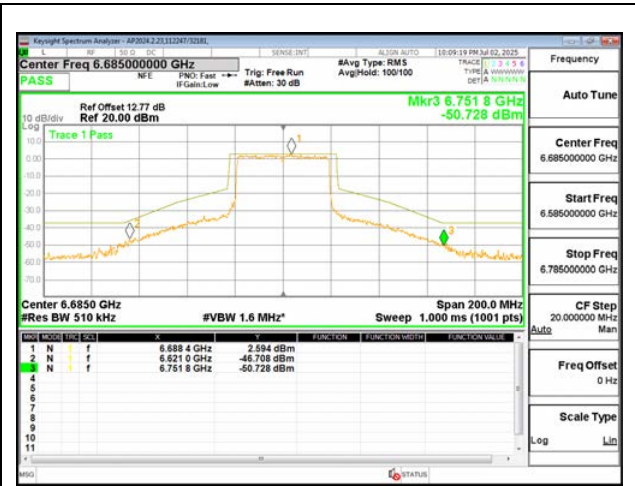

1TX Antenna 6 MODE (FCC+IC) MOBILE – 26-Tone, RU Index 17

LOW CHANNEL ANT 6 6565

MID CHANNEL ANT 6 6685

HIGH CHANNEL ANT 6 6845

1TX Antenna 6 MODE (FCC+IC) MOBILE – SU MODE

LOW CHANNEL ANT 6 6565

MID CHANNEL ANT 6 6685