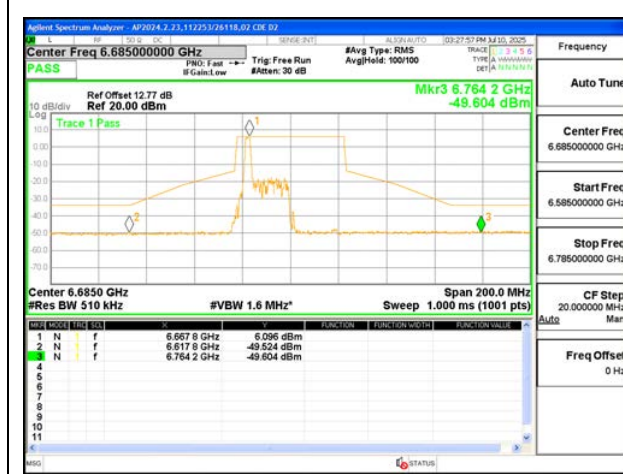

MID CHANNEL ANT 5 6685

HIGH CHANNEL ANT 5 6845

2TX Antenna 6 + Antenna 5 CDD MODE (FCC+IC) – 26-Tone, RU Index 0

LOW CHANNEL ANT 6 6565

LOW CHANNEL ANT 5 6565

MID CHANNEL ANT 6 6685

MID CHANNEL ANT 5 6685

HIGH CHANNEL ANT 6 6845