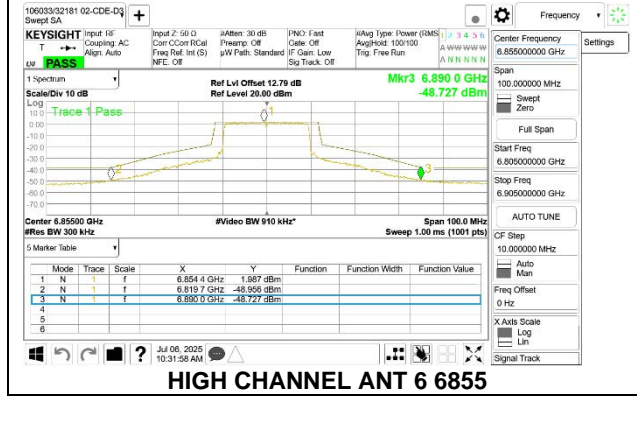

2TX Antenna 6 + Antenna 5 SDM MODE (FCC+IC) – SU MODE

LOW CHANNEL ANT 6 6535

LOW CHANNEL ANT 5 6535

MID CHANNEL ANT 6 6715

MID CHANNEL ANT 5 6715

HIGH CHANNEL ANT 6 6855

HIGH CHANNEL ANT 5 6855

9.9.6. 802.11be EHT40 MODE IN THE UNII-7 BAND