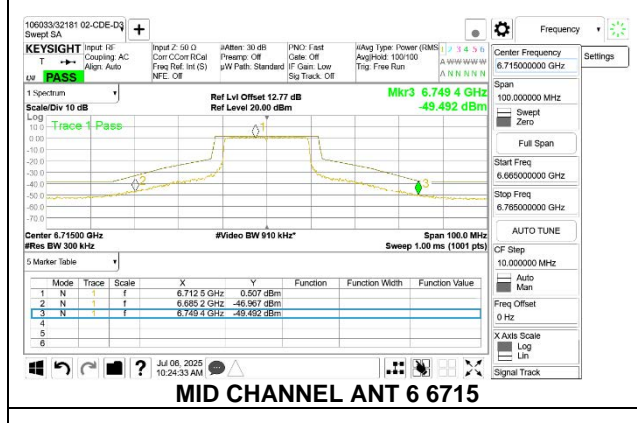

2TX Antenna 6 + Antenna 5 SDM MODE (FCC+IC) – SU MODE