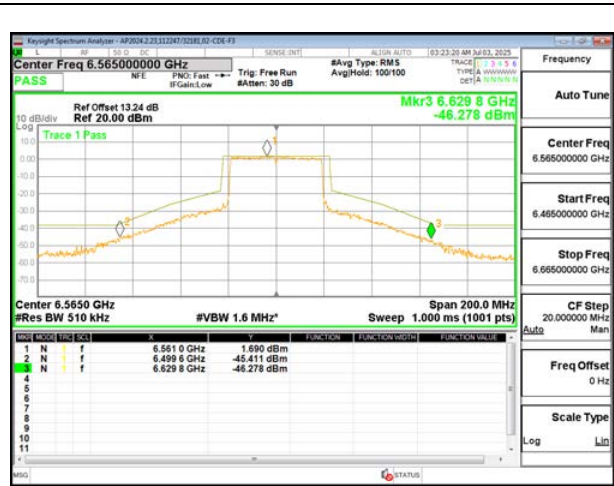

MID CHANNEL ANT 5 6685

HIGH CHANNEL ANT 6 6845

HIGH CHANNEL ANT 5 6845

2TX Antenna 6 + Antenna 5 CDD MODE (FCC+IC) – SU MODE

LOW CHANNEL ANT 6 6565

LOW CHANNEL ANT 5 6565

MID CHANNEL ANT 6 6685

MID CHANNEL ANT 5 6685