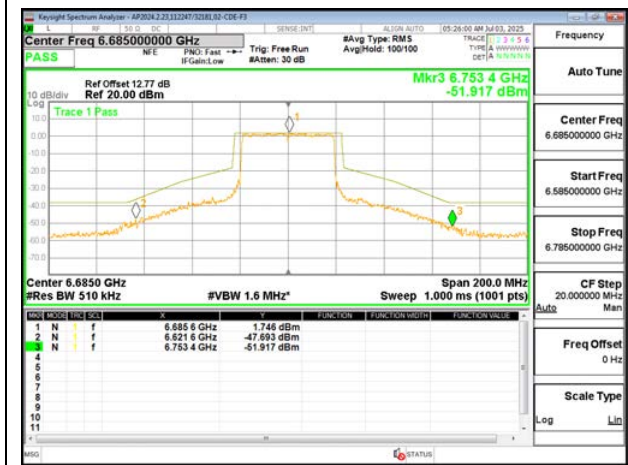

MID CHANNEL ANT 5 6685

HIGH CHANNEL ANT 6 6845

HIGH CHANNEL ANT 5 6845

2TX Antenna 6 + Antenna 5 CDD MODE (FCC+IC) – SU MODE

LOW CHANNEL ANT 6 6565

LOW CHANNEL ANT 5 6565

MID CHANNEL ANT 6 6685

MID CHANNEL ANT 5 6685