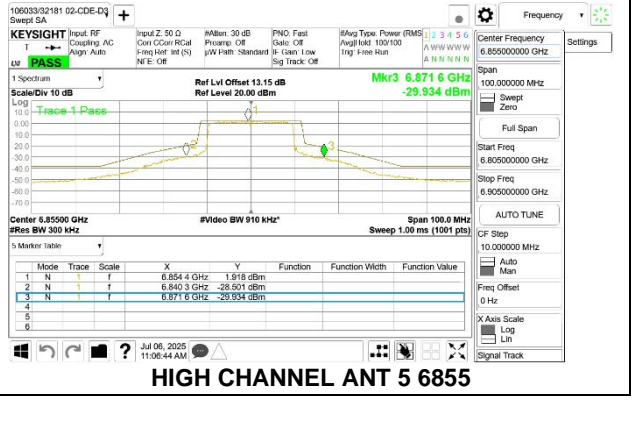

2TX Antenna 6 + Antenna 5 SDM MODE (FCC+IC) – SU MODE

LOW CHANNEL ANT 6 6535

LOW CHANNEL ANT 5 6535

MID CHANNEL ANT 6 6715

MID CHANNEL ANT 5 6715

HIGH CHANNEL ANT 6 6855

HIGH CHANNEL ANT 5 6855

9.9.6. 802.11be EHT40 MODE IN THE UNII-7 BAND