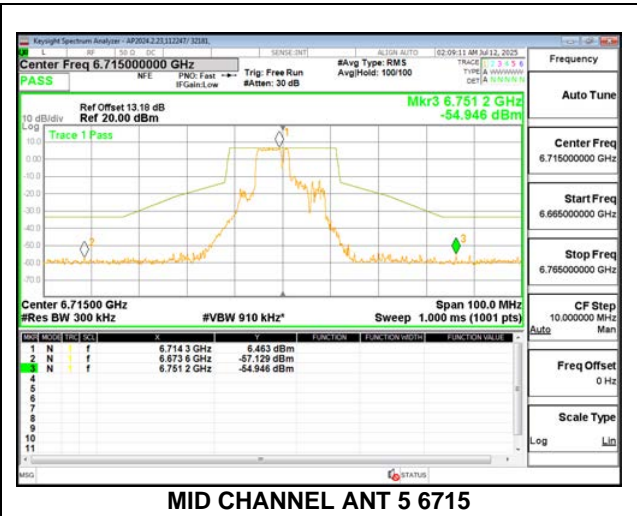

LOW CHANNEL ANT 6 6535

LOW CHANNEL ANT 5 6535

MID CHANNEL ANT 6 6715

MID CHANNEL ANT 5 6715

HIGH CHANNEL ANT 6 6855

HIGH CHANNEL ANT 5 6855

2TX Antenna 6 + Antenna 5 SDM MODE (FCC+IC) – 52+26-Tone, RU Index 71