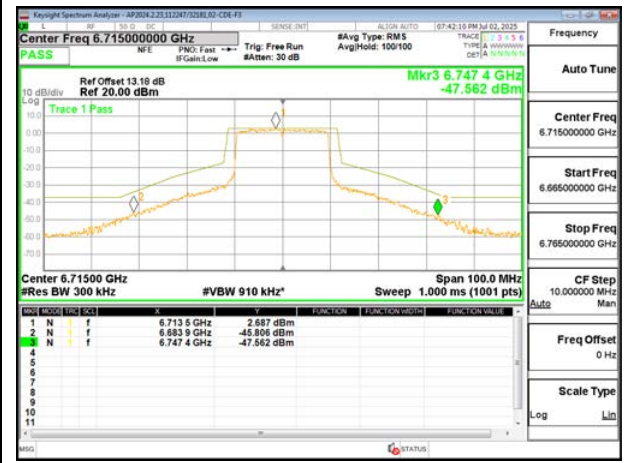

2TX Antenna 6 + Antenna 5 CDD MODE (FCC+IC) – SU MODE

LOW CHANNEL ANT 6 6535

LOW CHANNEL ANT 5 6535

MID CHANNEL ANT 6 6715

MID CHANNEL ANT 5 6715

HIGH CHANNEL ANT 6 6855

HIGH CHANNEL ANT 5 6855

2TX Antenna 6 + Antenna 5 SDM MODE (FCC+IC) – 52+26-Tone, RU Index 70