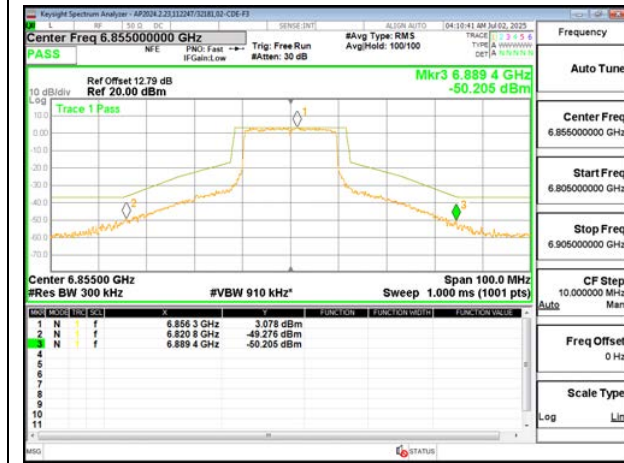

2TX Antenna 6 + Antenna 5 CDD MODE (FCC+IC) – SU MODE

LOW CHANNEL ANT 6 6535

LOW CHANNEL ANT 5 6535

MID CHANNEL ANT 6 6715

MID CHANNEL ANT 5 6715

HIGH CHANNEL ANT 6 6855

HIGH CHANNEL ANT 5 6855

2TX Antenna 6 + Antenna 5 SDM MODE (FCC+IC) – 52+26-Tone, RU Index 70