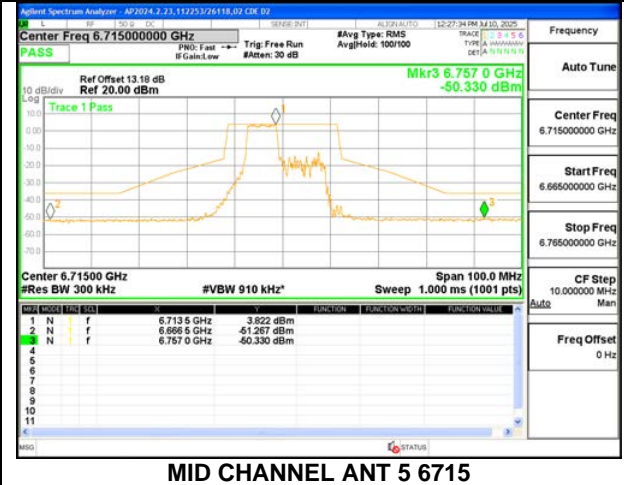

MID CHANNEL ANT 5 6715