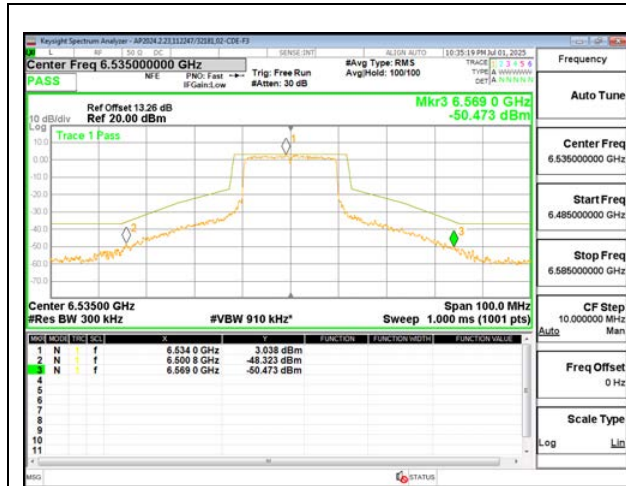

1TX Antenna 5 MODE (FCC+IC) MOBILE – SU MODE

LOW CHANNEL ANT 5 6535