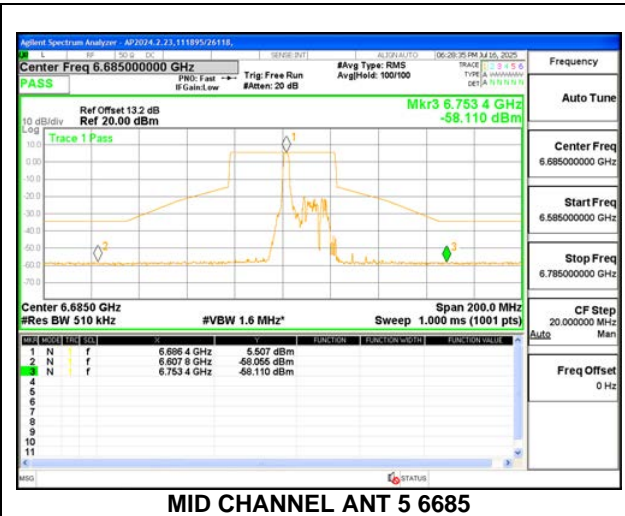

2TX Antenna 6 + Antenna 5 CDD MODE (FCC+IC) – 26-Tone, RU Index 9