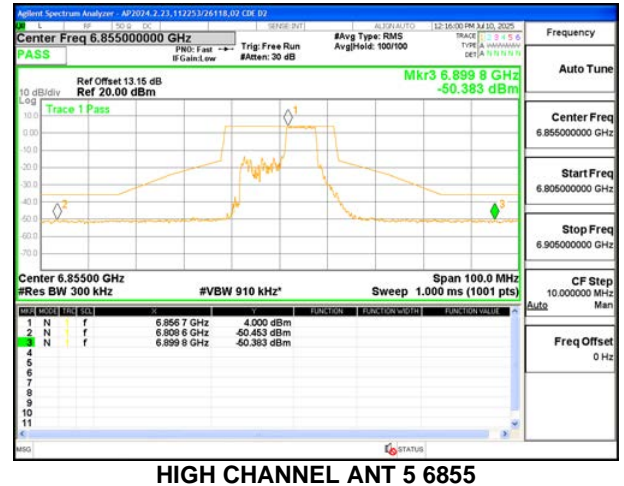

2TX Antenna 6 + Antenna 5 CDD MODE (FCC+IC) – 52+26-Tone, RU Index 72

LOW CHANNEL ANT 6 6535

LOW CHANNEL ANT 5 6535

MID CHANNEL ANT 6 6715

MID CHANNEL ANT 5 6715

HIGH CHANNEL ANT 6 6855

HIGH CHANNEL ANT 5 6855