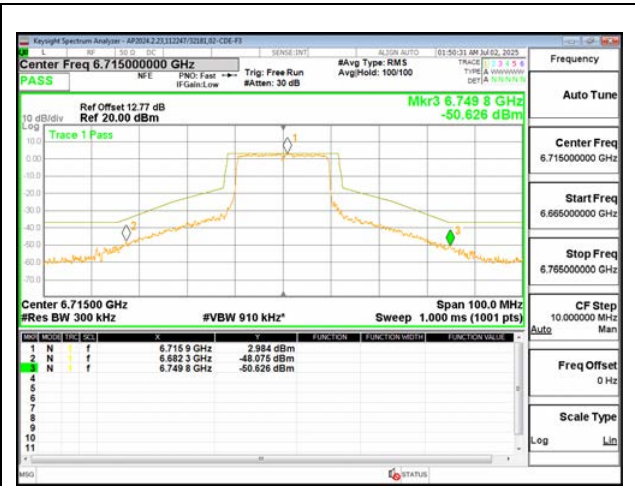

MID CHANNEL ANT 6 6715