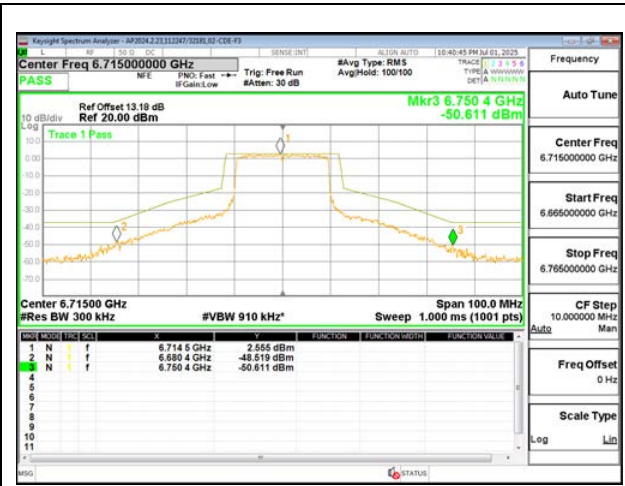

MID CHANNEL ANT 5 6715

HIGH CHANNEL ANT 5 6855

1TX Antenna 5 MODE (FCC+IC) MOBILE – SU MODE

LOW CHANNEL ANT 5 6535

MID CHANNEL ANT 5 6715

HIGH CHANNEL ANT 5 6855

2TX Antenna 6 + Antenna 5 CDD MODE (FCC+IC) – 52+26-Tone, RU Index 70