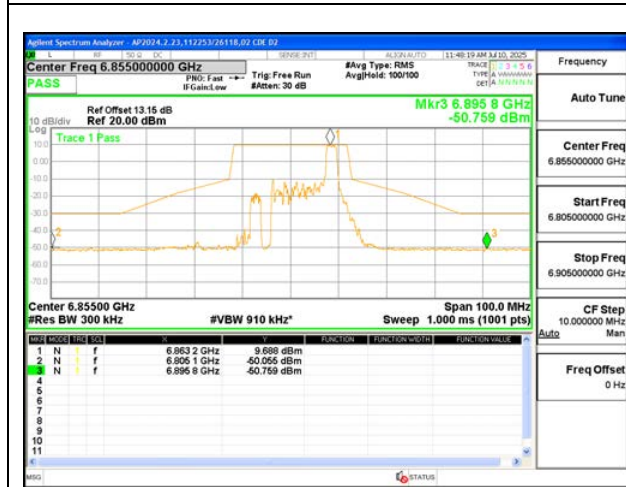

HIGH CHANNEL ANT 5 6855