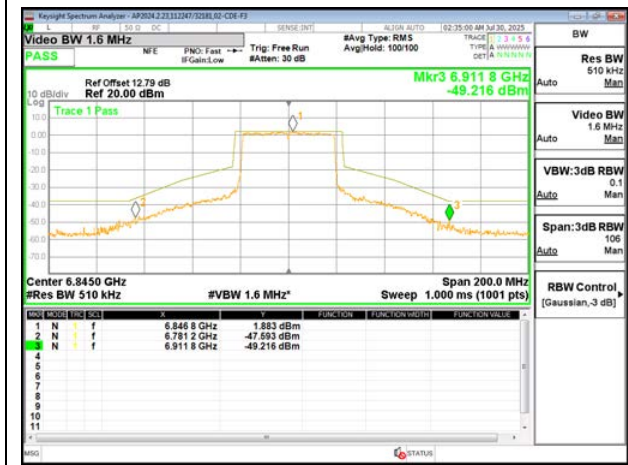

MID CHANNEL ANT 5 6685

HIGH CHANNEL ANT 6 6845

HIGH CHANNEL ANT 5 6845

2TX Antenna 6 + Antenna 5 CDD MODE (FCC+IC) – SU MODE

LOW CHANNEL ANT 6 6565

LOW CHANNEL ANT 5 6565

MID CHANNEL ANT 6 6685

MID CHANNEL ANT 5 6685