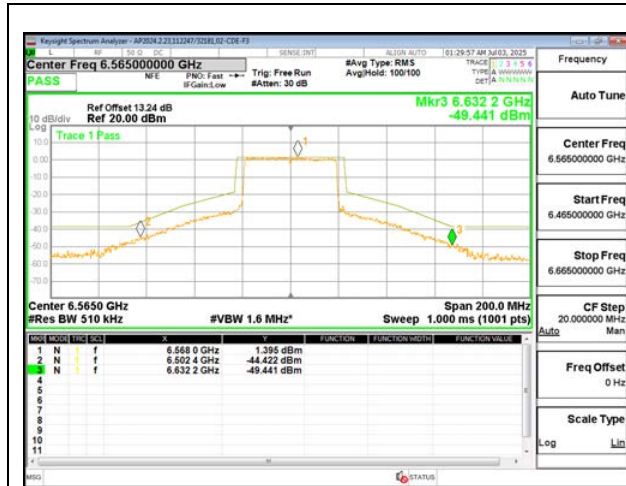

MID CHANNEL ANT 5 6685

1TX Antenna 5 MODE (FCC-IC) MOBILE – 26-Tone, RU Index 17

LOW CHANNEL ANT 5 6565

MID CHANNEL ANT 5 6685

HIGH CHANNEL ANT 5 6845

1TX Antenna 5 MODE (FCC+IC) MOBILE – SU MODE

LOW CHANNEL ANT 5 6565