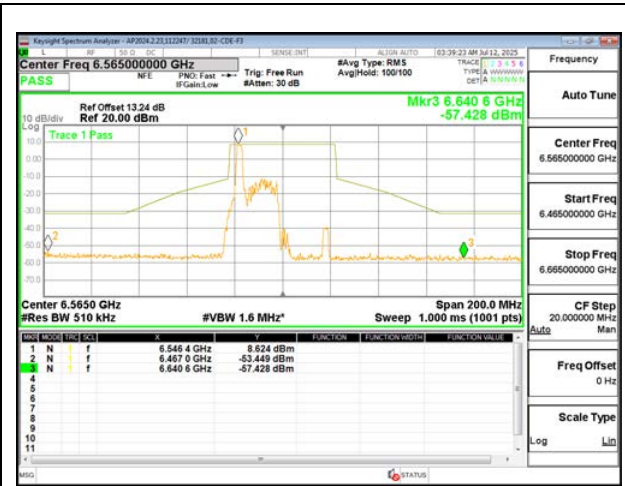

HIGH CHANNEL ANT 6 6845

HIGH CHANNEL ANT 5 6845

2TX Antenna 6 + Antenna 5 SDM MODE (FCC+IC) – 26-Tone, RU Index 0

LOW CHANNEL ANT 6 6656

LOW CHANNEL ANT 5 6656

MID CHANNEL ANT 6 6685

MID CHANNEL ANT 5 6685

HIGH CHANNEL ANT 6 6845