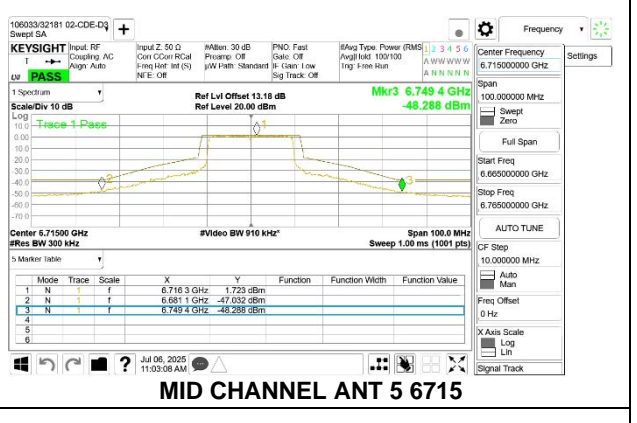

2TX Antenna 6 + Antenna 5 SDM MODE (FCC+IC) – SU MODE

LOW CHANNEL ANT 6 6535

LOW CHANNEL ANT 5 6535

MID CHANNEL ANT 6 6715

MID CHANNEL ANT 5 6715

HIGH CHANNEL ANT 6 6855

HIGH CHANNEL ANT 5 6855

9.9.6. 802.11be EHT40 MODE IN THE UNII-7 BAND