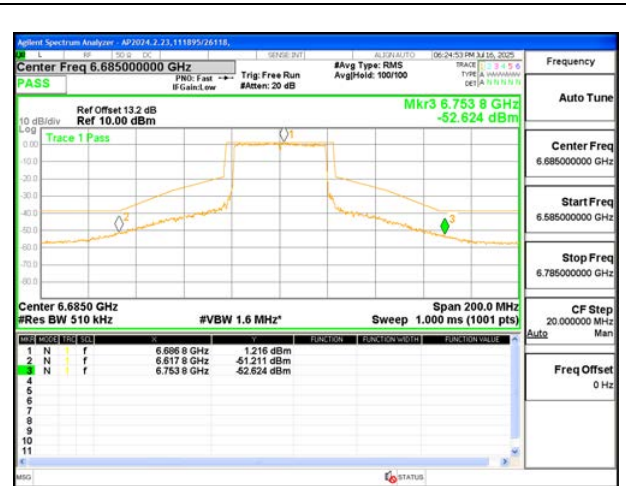

MID CHANNEL ANT 5 6685

1TX Antenna 5 MODE (FCC-IC) MOBILE – 26-Tone, RU Index 17

LOW CHANNEL ANT 5 6565

MID CHANNEL ANT 5 6685

HIGH CHANNEL ANT 5 6845

1TX Antenna 5 MODE (FCC+IC) MOBILE – SU MODE

LOW CHANNEL ANT 5 6565