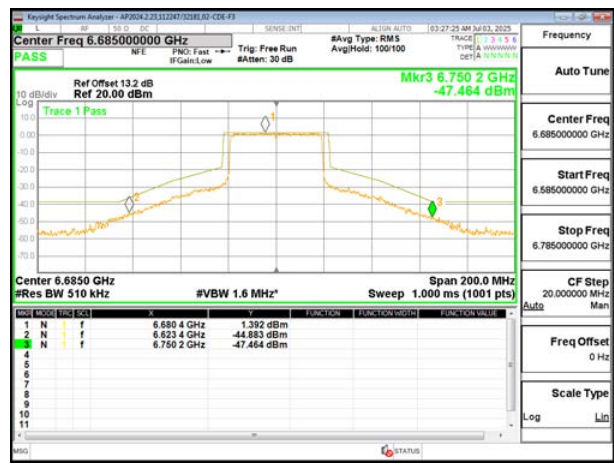

MID CHANNEL ANT 5 6685

HIGH CHANNEL ANT 6 6845

HIGH CHANNEL ANT 5 6845

2TX Antenna 6 + Antenna 5 CDD MODE (FCC+IC) – SU MODE

LOW CHANNEL ANT 6 6565

LOW CHANNEL ANT 5 6565

MID CHANNEL ANT 6 6685

MID CHANNEL ANT 5 6685