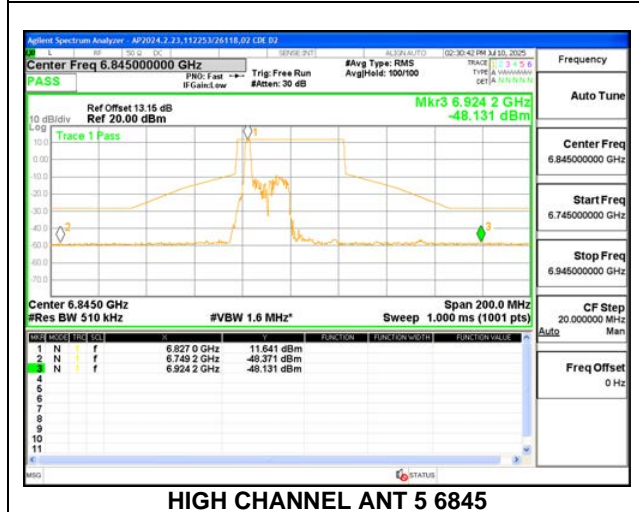

HIGH CHANNEL ANT 6 6845

1TX Antenna 5 MODE (FCC+IC) MOBILE – 26-Tone, RU Index 0

LOW CHANNEL ANT 5 6565

MID CHANNEL ANT 5 6685

HIGH CHANNEL ANT 5 6845

1TX Antenna 5 MODE (FCC+IC) MOBILE – 26-Tone, RU Index 9