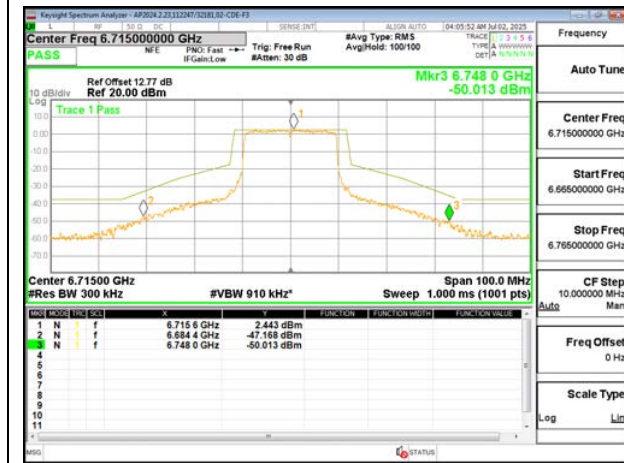

MID CHANNEL ANT 6 6715