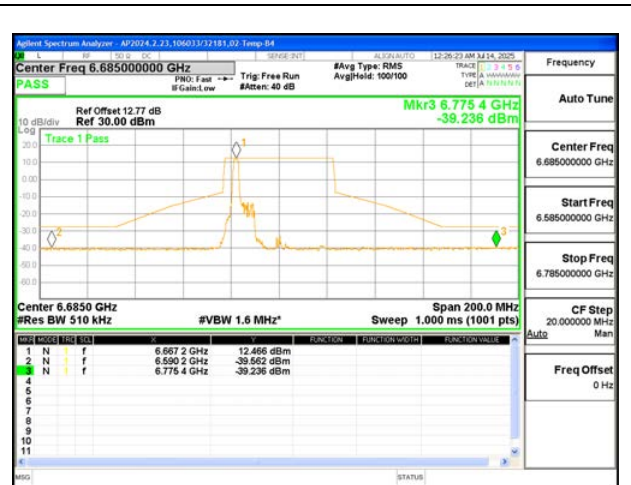

MID CHANNEL ANT 6 6685