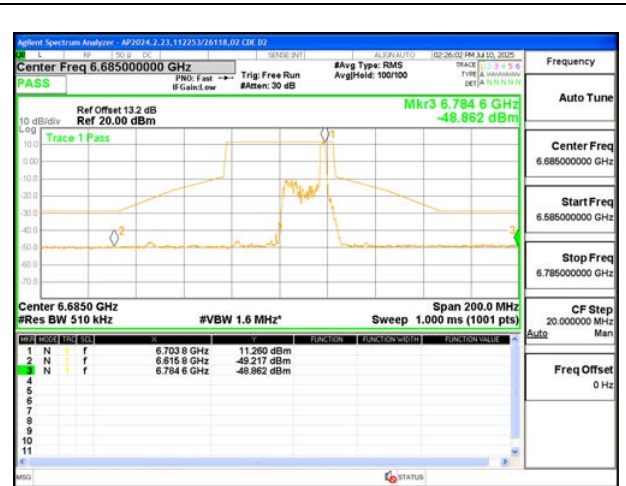

MID CHANNEL ANT 5 6685