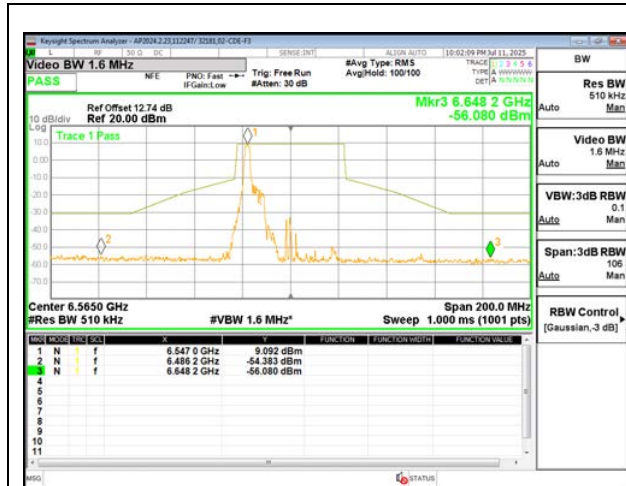

2TX Antenna 6 + Antenna 5 SDM MODE (FCC+IC) – 26-Tone, RU Index 0

LOW CHANNEL ANT 6 6656