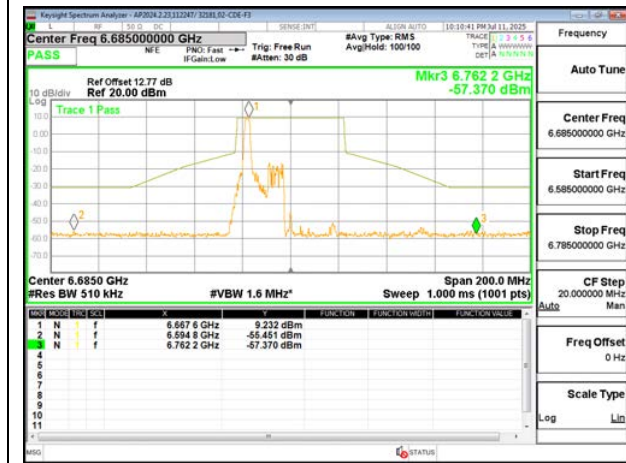

HIGH CHANNEL ANT 6 6845

HIGH CHANNEL ANT 5 6845

2TX Antenna 6 + Antenna 5 SDM MODE (FCC+IC) – 26-Tone, RU Index 0

LOW CHANNEL ANT 6 6656

LOW CHANNEL ANT 5 6656

MID CHANNEL ANT 6 6685

MID CHANNEL ANT 5 6685

HIGH CHANNEL ANT 6 6845