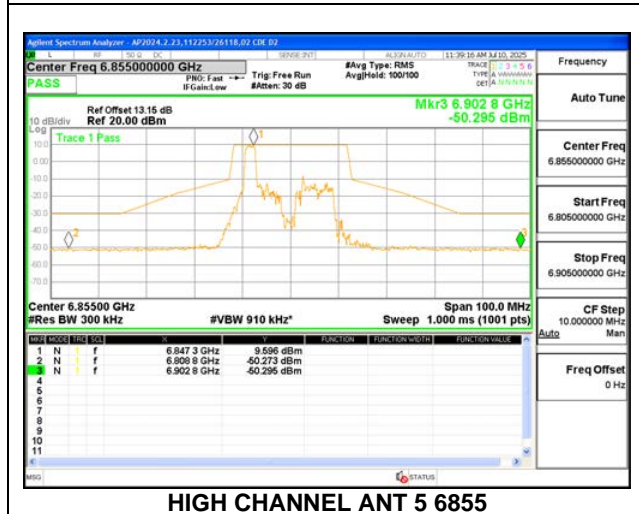

HIGH CHANNEL ANT 5 6855