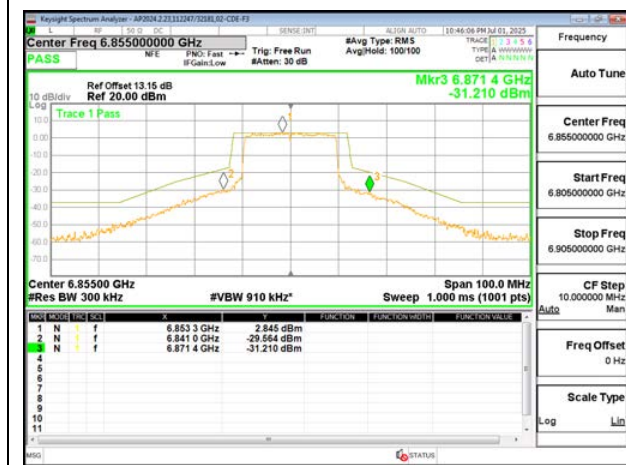

MID CHANNEL ANT 5 6715

HIGH CHANNEL ANT 5 6855

1TX Antenna 5 MODE (FCC+IC) MOBILE – SU MODE

LOW CHANNEL ANT 5 6535

MID CHANNEL ANT 5 6715

HIGH CHANNEL ANT 5 6855

2TX Antenna 6 + Antenna 5 CDD MODE (FCC+IC) – 52+26-Tone, RU Index 70