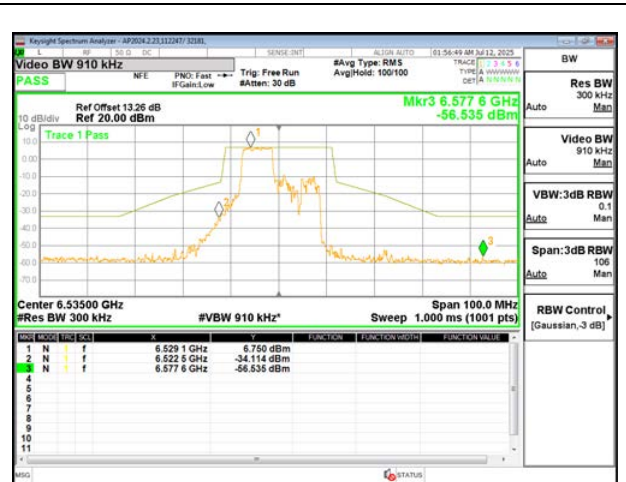

LOW CHANNEL ANT 5 6535