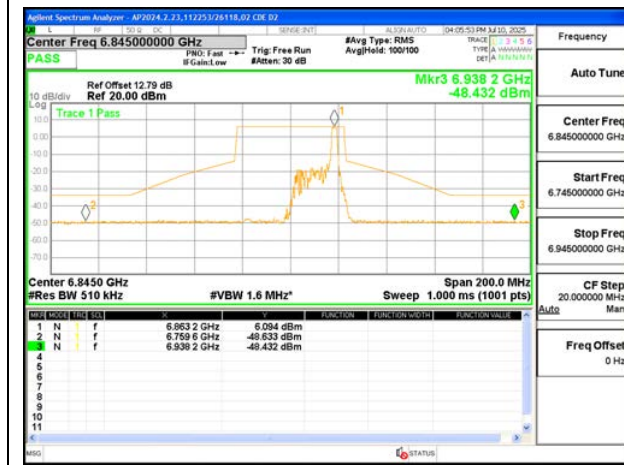

HIGH CHANNEL ANT 6 6845