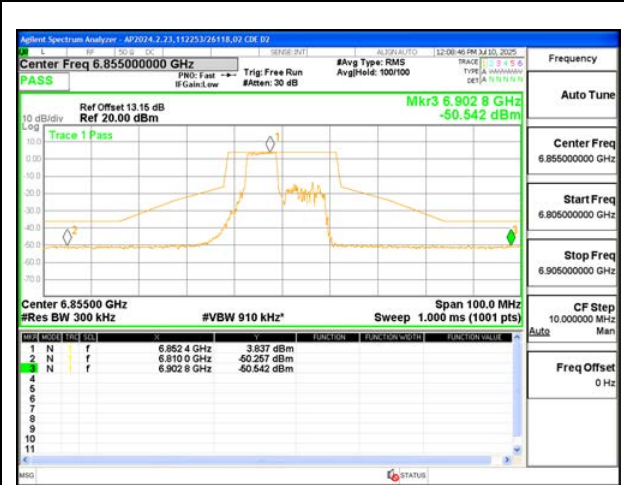

LOW CHANNEL ANT 6 6535

LOW CHANNEL ANT 5 6535

MID CHANNEL ANT 6 6715

MID CHANNEL ANT 5 6715

HIGH CHANNEL ANT 6 6855

HIGH CHANNEL ANT 5 6855

2TX Antenna 6 + Antenna 5 CDD MODE (FCC+IC) – 52+26-Tone, RU Index 71