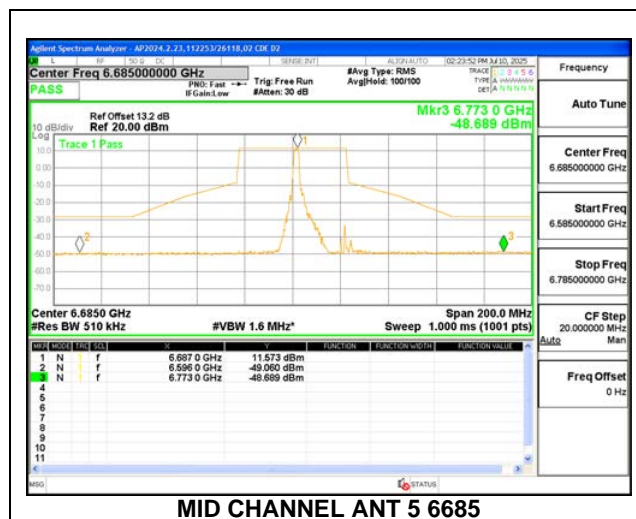

HIGH CHANNEL ANT 6 6845

1TX Antenna 5 MODE (FCC+IC) MOBILE – 26-Tone, RU Index 0

LOW CHANNEL ANT 5 6565

MID CHANNEL ANT 5 6685

HIGH CHANNEL ANT 5 6845

1TX Antenna 5 MODE (FCC+IC) MOBILE – 26-Tone, RU Index 9