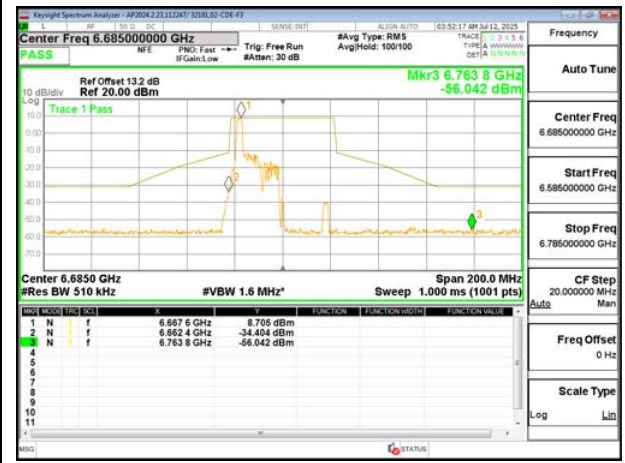

HIGH CHANNEL ANT 6 6845

HIGH CHANNEL ANT 5 6845

2TX Antenna 6 + Antenna 5 SDM MODE (FCC+IC) – 26-Tone, RU Index 0

LOW CHANNEL ANT 6 6656

LOW CHANNEL ANT 5 6656

MID CHANNEL ANT 6 6685

MID CHANNEL ANT 5 6685

HIGH CHANNEL ANT 6 6845