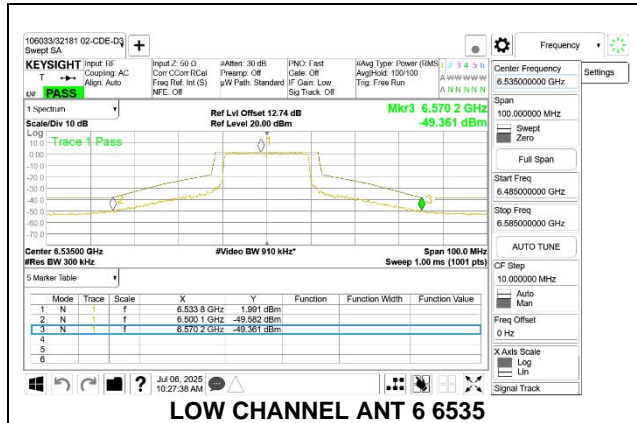

2TX Antenna 6 + Antenna 5 SDM MODE (FCC+IC) – SU MODE

LOW CHANNEL ANT 6 6535