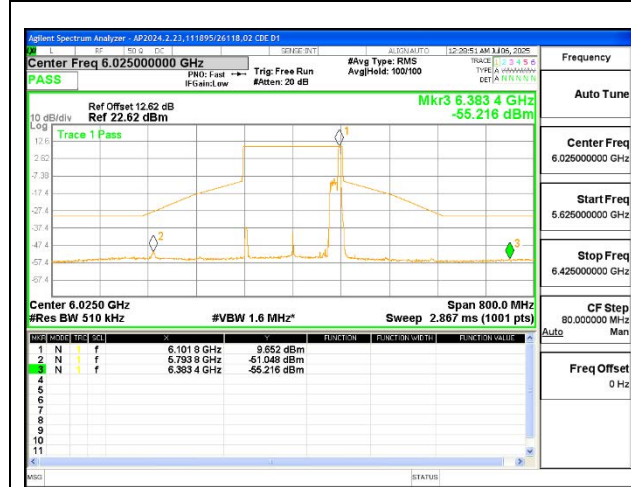

2TX Antenna 6 + Antenna 5 SDM MODE (FCC+IC) – 52-Tone, RU Index S52

LOW CHANNEL ANT 6 6025

LOW CHANNEL ANT 5 6025

MID CHANNEL ANT 6 6185

MID CHANNEL ANT 5 6185

HIGH CHANNEL ANT 6 6345

HIGH CHANNEL ANT 5 6345