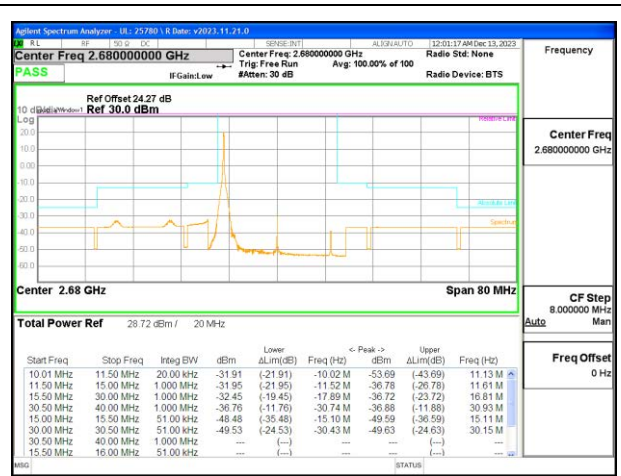

LTE B41 15MHz QPSK High Channel RB1-0

LTE B41 20MHz QPSK Low Channel RB1-0

LTE B41 15MHz QPSK High Channel RB1-74

LTE B41 20MHz QPSK Low Channel RB1-99

LTE B41 15MHz QPSK High Channel RB75-0

LTE B41 20MHz QPSK Low Channel RB100-0

LTE B41 20MHz QPSK Middle Channel RB1-0

LTE B41 20MHz QPSK High Channel RB1-0

LTE B41 20MHz QPSK Middle Channel RB1-99

LTE B41 20MHz QPSK High Channel RB1-99

LTE B41 20MHz QPSK Middle Channel RB100-0

LTE B41 20MHz QPSK High Channel RB100-0