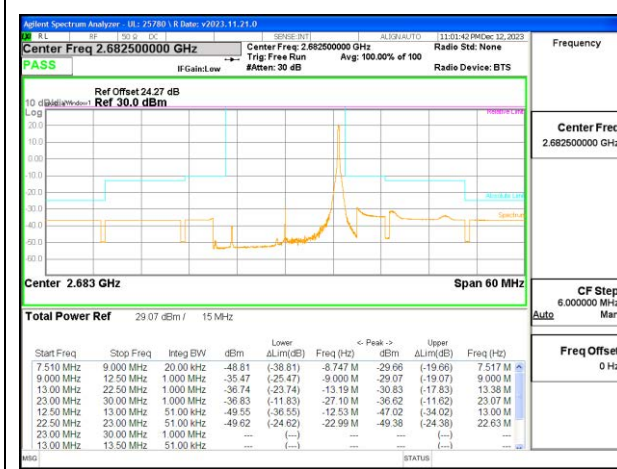

LTE B41 15MHz QPSK High Channel RB1-0

LTE B41 20MHz QPSK Low Channel RB1-0

LTE B41 15MHz QPSK High Channel RB1-74

LTE B41 20MHz QPSK Low Channel RB1-99

LTE B41 15MHz QPSK High Channel RB75-0

LTE B41 20MHz QPSK Low Channel RB100-0

LTE B41 20MHz QPSK Middle Channel RB1-0

LTE B41 20MHz QPSK High Channel RB1-0

LTE B41 20MHz QPSK Middle Channel RB1-99

LTE B41 20MHz QPSK High Channel RB1-99

LTE B41 20MHz QPSK Middle Channel RB100-0

LTE B41 20MHz QPSK High Channel RB100-0