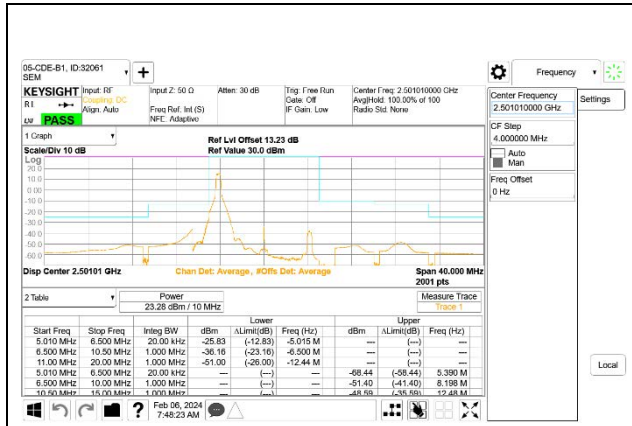

5G NR n41 EMISSION MASK

5G NR n41 10MHz BPSK Low Channel RB1-0