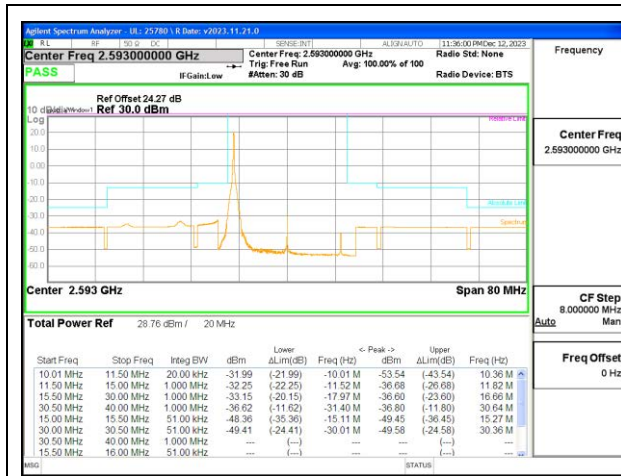

LTE B41 15MHz QPSK High Channel RB1-0

LTE B41 20MHz QPSK Low Channel RB1-0

LTE B41 15MHz QPSK High Channel RB1-74

LTE B41 20MHz QPSK Low Channel RB1-99

LTE B41 15MHz QPSK High Channel RB75-0

LTE B41 20MHz QPSK Low Channel RB100-0

LTE B41 20MHz QPSK Middle Channel RB1-0

LTE B41 20MHz QPSK High Channel RB1-0

LTE B41 20MHz QPSK Middle Channel RB1-99

LTE B41 20MHz QPSK High Channel RB1-99

LTE B41 20MHz QPSK Middle Channel RB100-0

LTE B41 20MHz QPSK High Channel RB100-0