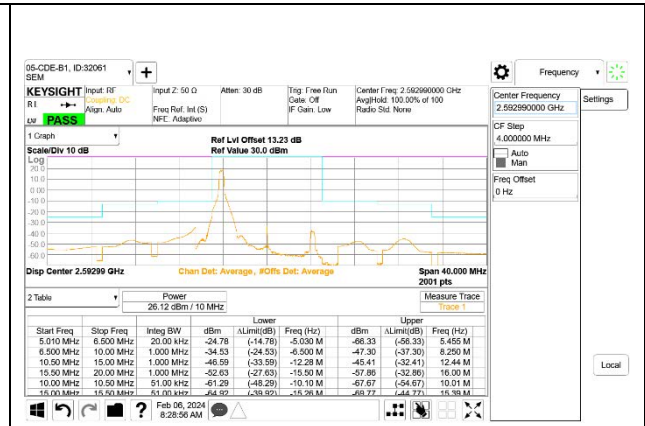

5G NR n41 10MHz BPSK Middle Channel RB1-0