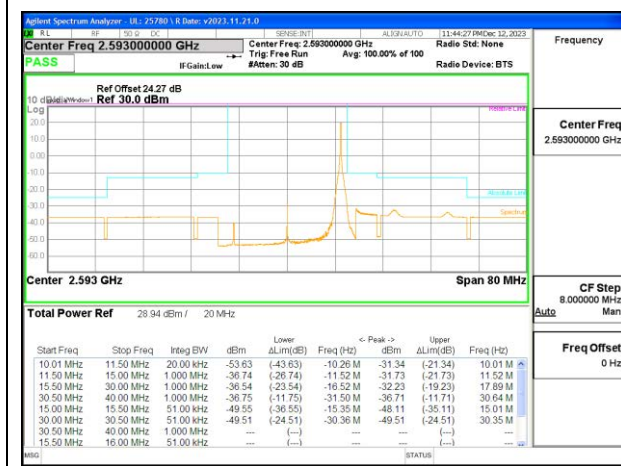

LTE B41 15MHz QPSK High Channel RB1-0

LTE B41 20MHz QPSK Low Channel RB1-0

LTE B41 15MHz QPSK High Channel RB1-74

LTE B41 20MHz QPSK Low Channel RB1-99

LTE B41 15MHz QPSK High Channel RB75-0

LTE B41 20MHz QPSK Low Channel RB100-0

LTE B41 20MHz QPSK Middle Channel RB1-0

LTE B41 20MHz QPSK High Channel RB1-0

LTE B41 20MHz QPSK Middle Channel RB1-99

LTE B41 20MHz QPSK High Channel RB1-99

LTE B41 20MHz QPSK Middle Channel RB100-0

LTE B41 20MHz QPSK High Channel RB100-0