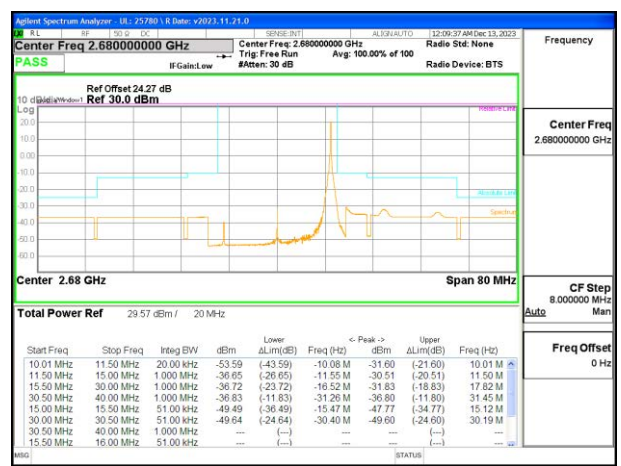

LTE B41 15MHz QPSK High Channel RB1-0

LTE B41 20MHz QPSK Low Channel RB1-0

LTE B41 15MHz QPSK High Channel RB1-74

LTE B41 20MHz QPSK Low Channel RB1-99

LTE B41 15MHz QPSK High Channel RB75-0

LTE B41 20MHz QPSK Low Channel RB100-0

LTE B41 20MHz QPSK Middle Channel RB1-0

LTE B41 20MHz QPSK High Channel RB1-0

LTE B41 20MHz QPSK Middle Channel RB1-99

LTE B41 20MHz QPSK High Channel RB1-99

LTE B41 20MHz QPSK Middle Channel RB100-0

LTE B41 20MHz QPSK High Channel RB100-0