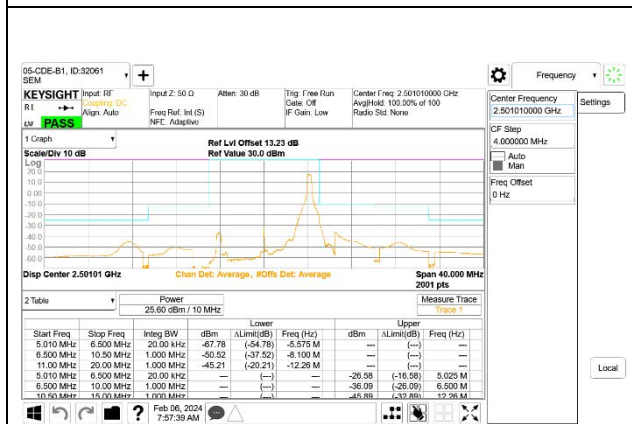

5G NR n41 10MHz BPSK Low Channel RB1-23