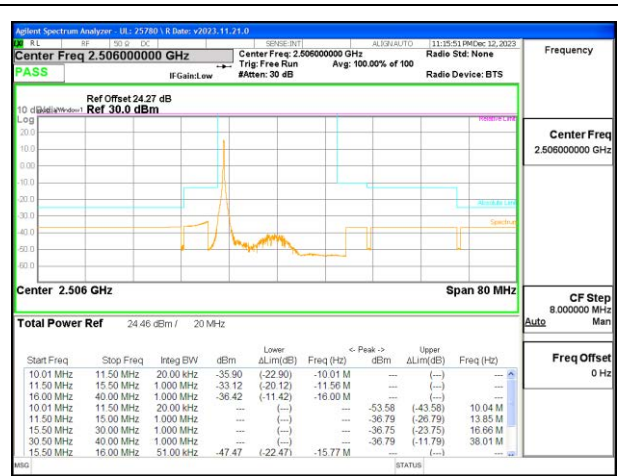

LTE B41 15MHz QPSK High Channel RB1-0

LTE B41 20MHz QPSK Low Channel RB1-0

LTE B41 15MHz QPSK High Channel RB1-74

LTE B41 20MHz QPSK Low Channel RB1-99

LTE B41 15MHz QPSK High Channel RB75-0

LTE B41 20MHz QPSK Low Channel RB100-0

LTE B41 20MHz QPSK Middle Channel RB1-0

LTE B41 20MHz QPSK High Channel RB1-0

LTE B41 20MHz QPSK Middle Channel RB1-99

LTE B41 20MHz QPSK High Channel RB1-99

LTE B41 20MHz QPSK Middle Channel RB100-0

LTE B41 20MHz QPSK High Channel RB100-0