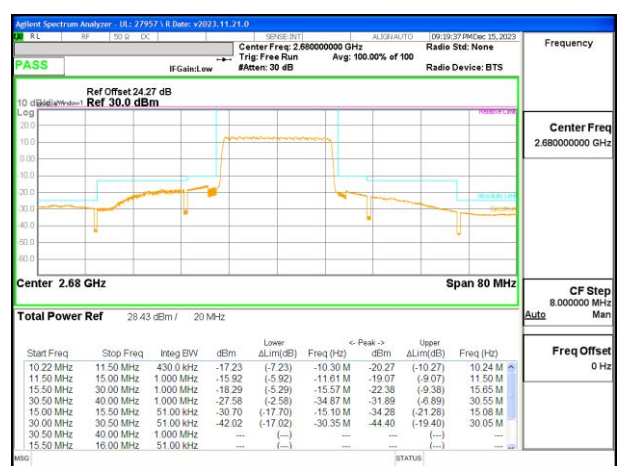

LTE B41 15MHz QPSK High Channel RB1-0

LTE B41 20MHz QPSK Low Channel RB1-0

LTE B41 15MHz QPSK High Channel RB1-74

LTE B41 20MHz QPSK Low Channel RB1-99

LTE B41 15MHz QPSK High Channel RB75-0

LTE B41 20MHz QPSK Low Channel RB100-0

LTE B41 20MHz QPSK Middle Channel RB1-0

LTE B41 20MHz QPSK High Channel RB1-0

LTE B41 20MHz QPSK Middle Channel RB1-99

LTE B41 20MHz QPSK High Channel RB1-99

LTE B41 20MHz QPSK Middle Channel RB100-0

LTE B41 20MHz QPSK High Channel RB100-0