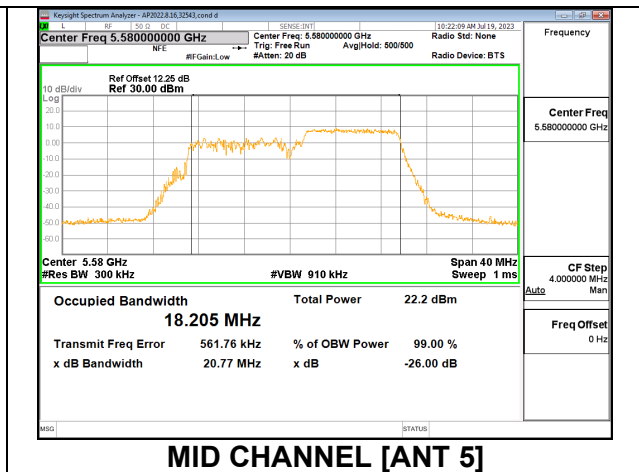

2TX Antenna 6 + Antenna 5 CDD MODE: 106 Tones, RU Index 54

Channel	Frequency (MHz)	26 dB Bandwidth Antenna 6 (MHz)	26 dB Bandwidth Antenna 5 (MHz)	99% Bandwidth Antenna 6 (MHz)	99% Bandwidth Antenna 5 (MHz)
Low	5500	20.75	20.97	18.0370	18.0880
Mid	5580	20.44	20.77	18.2500	18.2050
High	5700	20.31	20.31	18.2300	17.9800
144	5720	21.01	19.66	18.2760	18.1190