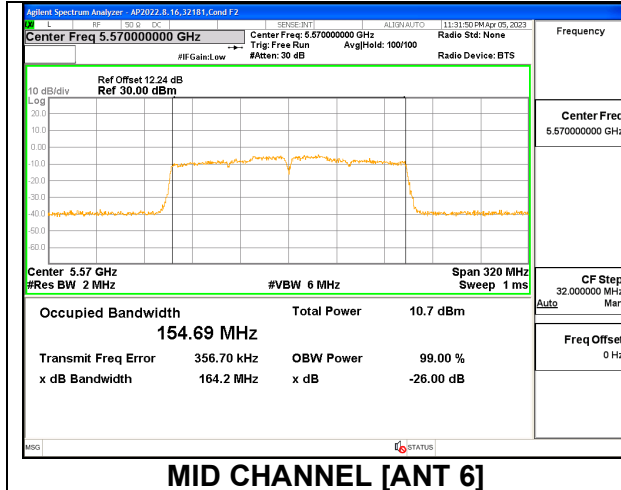

2TX Antenna 6 + Antenna 5 CDD MODE

Channel	Frequency (MHz)	26dB Bandwidth Antenna 6 (MHz)	26dB Bandwidth Antenna 5 (MHz)	99% Bandwidth Antenna 6 (MHz)	99% Bandwidth Antenna 5 (MHz)
Mid	5570	164.20	163.00	154.6900	154.6600