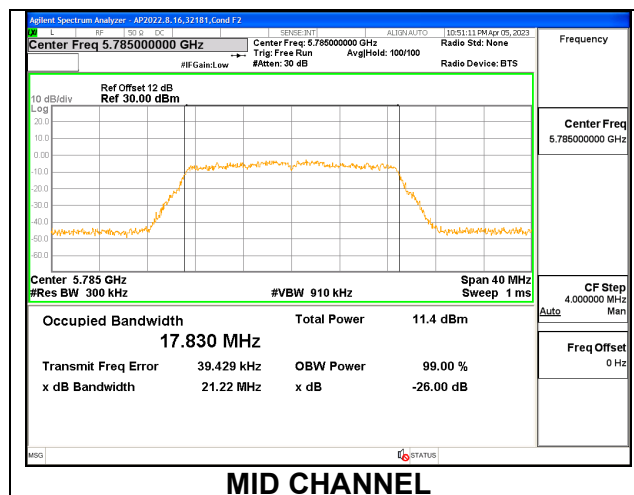

1TX Antenna 5 MODE

Channel	Frequency (MHz)	26 dB Bandwidth (MHz)	99% Bandwidth (MHz)
Low	5745	20.93	17.8380
Mid	5785	21.22	17.8300
High	5825	20.98	17.8300