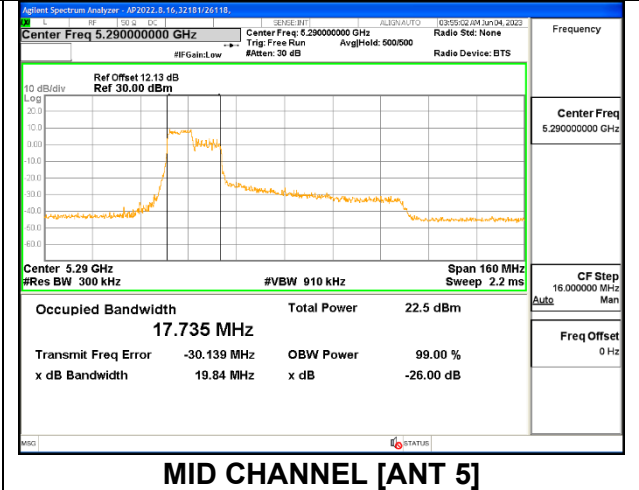

2TX Antenna 6 + Antenna 5 CDD MODE: 106 Tones, RU Index 53

Channel	Frequency (MHz)	26 dB Bandwidth Antenna 6 (MHz)	26 dB Bandwidth Antenna 5 (MHz)	99% Bandwidth Antenna 6 (MHz)	99% Bandwidth Antenna 5 (MHz)
Mid	5290	19.79	19.84	17.7520	17.7350