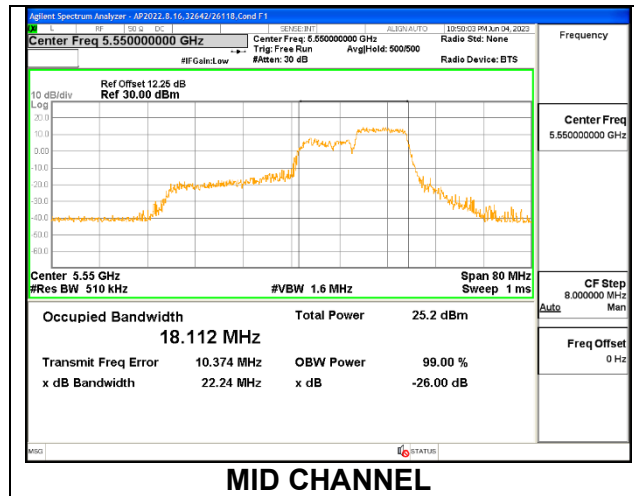

1TX Antenna 5 MODE: 106 Tones, RU Index 56

Channel	Frequency (MHz)	26 dB Bandwidth (MHz)	99% Bandwidth (MHz)
Low	5510	21.01	18.0020
Mid	5550	22.24	18.1120
High	5670	22.94	18.2120
142	5710	22.49	18.0780