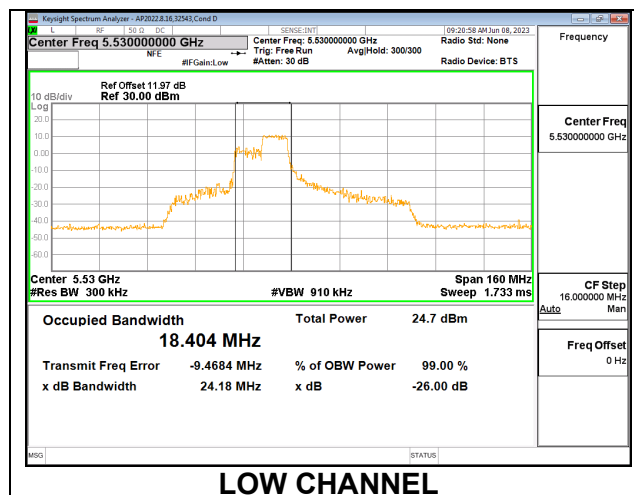

1TX Antenna 6 MODE: 106 Tones, RU Index 56

Channel	Frequency (MHz)	26 dB Bandwidth (MHz)	99% Bandwidth (MHz)
Low	5530	24.18	18.4040
High	5610	24.31	17.7410
138	5690	24.06	18.6130