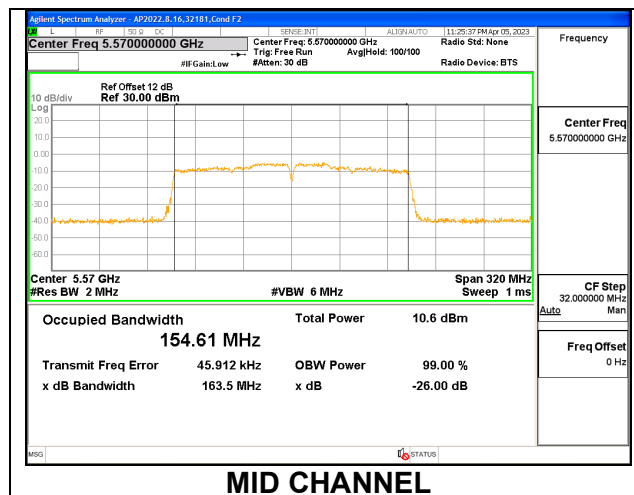

9.2.18. 802.11ac VHT160 MODE IN THE 5.6 GHz BAND

1TX Antenna 6 MODE

Channel	Frequency (MHz)	26dB Bandwidth (MHz)	99% Bandwidth (MHz)
Mid	5570	163.60	154.7200

1TX Antenna 5 MODE

Channel	Frequency (MHz)	26dB Bandwidth (MHz)	99% Bandwidth (MHz)
Mid	5570	163.50	154.6100