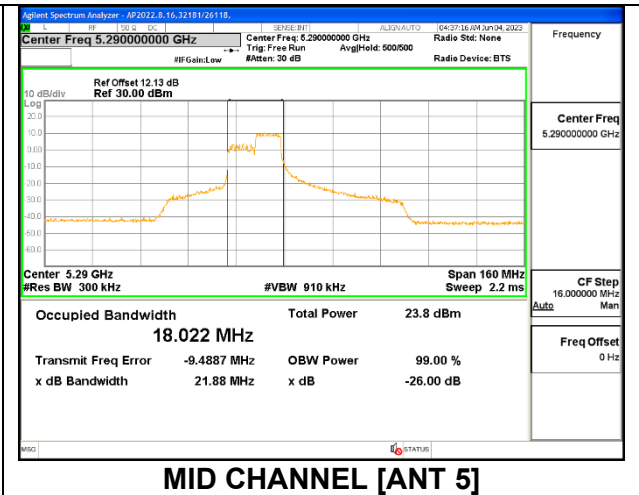

2TX Antenna 6 + Antenna 5 CDD MODE: 106 Tones, RU Index 56

Channel	Frequency (MHz)	26 dB Bandwidth Antenna 6 (MHz)	26 dB Bandwidth Antenna 5 (MHz)	99% Bandwidth Antenna 6 (MHz)	99% Bandwidth Antenna 5 (MHz)
Mid	5290	24.03	21.88	18.0820	18.0220