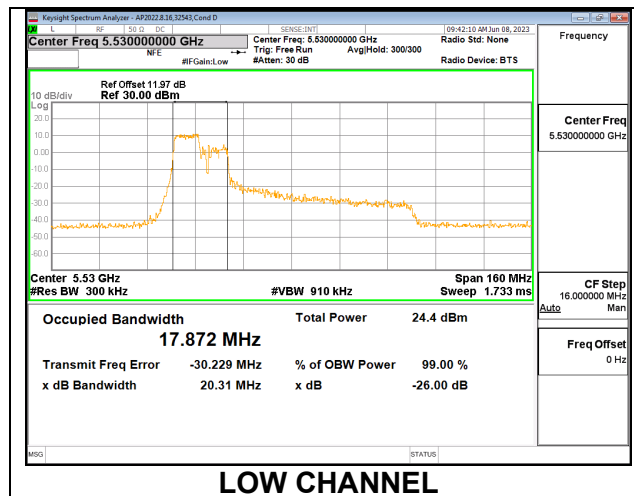

9.2.21. 802.11ax HE80 MODE IN THE 5.6 GHz BAND

1TX Antenna 6 MODE: 106 Tones, RU Index 53

Channel	Frequency (MHz)	26 dB Bandwidth (MHz)	99% Bandwidth (MHz)
Low	5530	20.31	17.8720
High	5610	20.12	17.7500
138	5690	19.70	17.7120