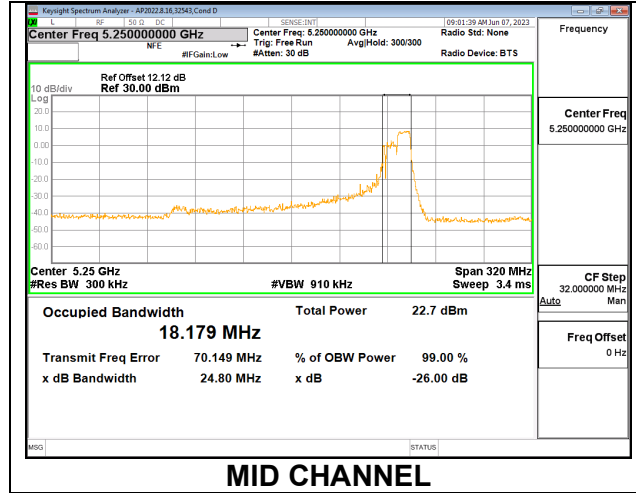

1TX Antenna 5 MODE: 106 Tones, RU Index S60

Channel	Frequency (MHz)	26 dB Bandwidth (MHz)	99% Bandwidth (MHz)
Mid	5250	24.80	18.1790