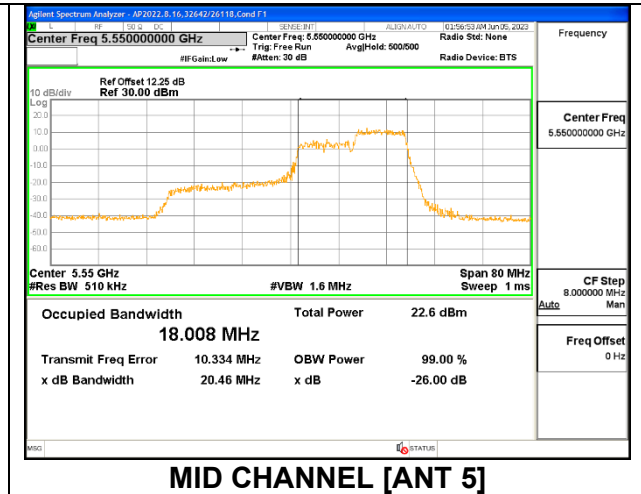

2TX Antenna 6 + Antenna 5 CDD MODE: 106 Tones, RU Index 56

Channel	Frequency (MHz)	26 dB Bandwidth Antenna 6 (MHz)	26 dB Bandwidth Antenna 5 (MHz)	99% Bandwidth Antenna 6 (MHz)	99% Bandwidth Antenna 5 (MHz)
Low	5510	21.09	20.79	18.0150	18.0430
Mid	5550	21.70	20.46	18.0020	18.0080
High	5670	22.37	21.08	18.1890	18.0180
142	5710	22.26	20.93	18.0590	17.9860