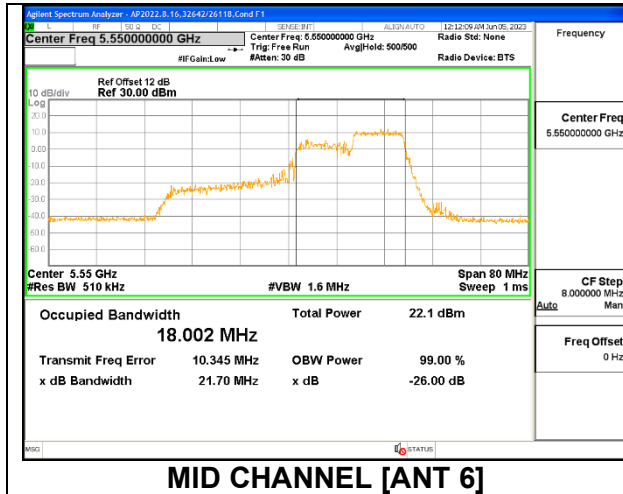

2TX Antenna 6 + Antenna 5 CDD MODE: 106 Tones, RU Index 56

Channel	Frequency (MHz)	26 dB Bandwidth Antenna 6 (MHz)	26 dB Bandwidth Antenna 5 (MHz)	99% Bandwidth Antenna 6 (MHz)	99% Bandwidth Antenna 5 (MHz)
Low	5510	21.09	20.79	18.0150	18.0430
Mid	5550	21.70	20.46	18.0020	18.0080
High	5670	22.37	21.08	18.1890	18.0180
142	5710	22.26	20.93	18.0590	17.9860