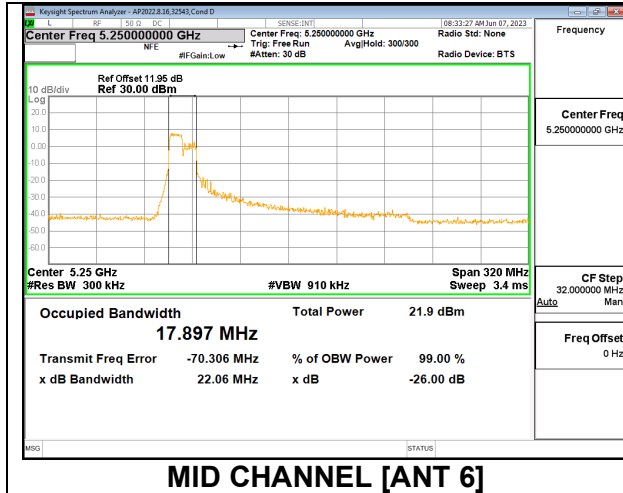

2TX Antenna 6 + Antenna 5 CDD MODE: 106 Tones, RU Index 53

Channel	Frequency (MHz)	26 dB Bandwidth Antenna 6 (MHz)	26 dB Bandwidth Antenna 5 (MHz)	99% Bandwidth Antenna 6 (MHz)	99% Bandwidth Antenna 5 (MHz)
Mid	5250	22.06	21.37	17.8970	18.1110