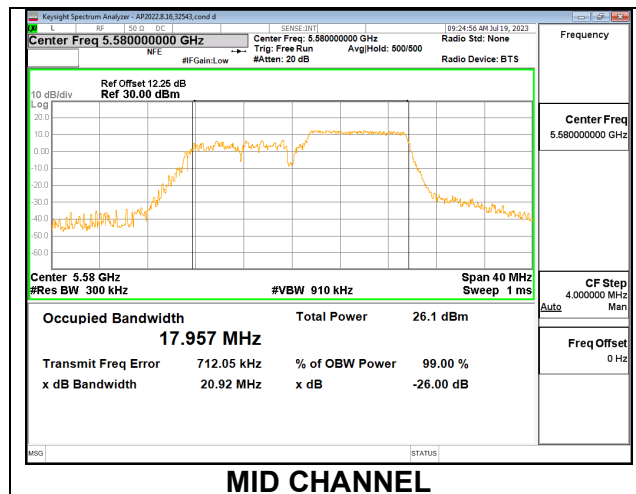

1TX Antenna 5 MODE: 106 Tones, RU Index 54

Channel	Frequency (MHz)	26 dB Bandwidth (MHz)	99% Bandwidth (MHz)
Low	5500	20.64	18.1660
Mid	5580	20.92	17.9570
High	5700	20.74	18.0870
144	5720	20.72	17.7310