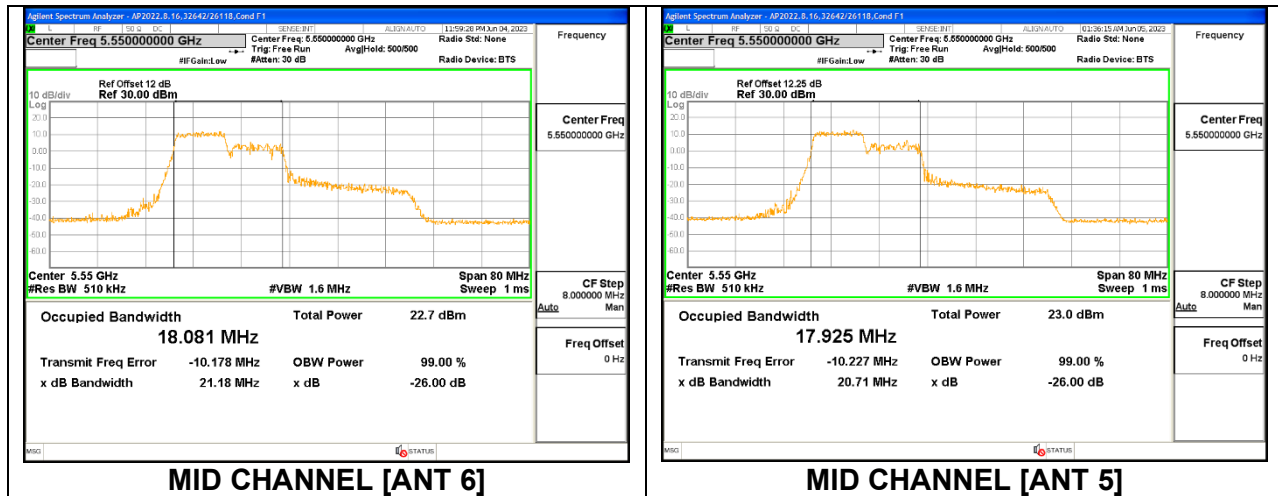

2TX Antenna 6 + Antenna 5 CDD MODE: 106 Tones, RU Index 53

Channel	Frequency (MHz)	26 dB Bandwidth Antenna 6 (MHz)	26 dB Bandwidth Antenna 5 (MHz)	99% Bandwidth Antenna 6 (MHz)	99% Bandwidth Antenna 5 (MHz)
Low	5510	20.82	20.88	18.0290	17.9660
Mid	5550	21.18	20.71	18.0810	17.9250
High	5670	21.57	20.40	17.9100	18.0100
142	5710	21.48	20.29	18.1370	18.0160