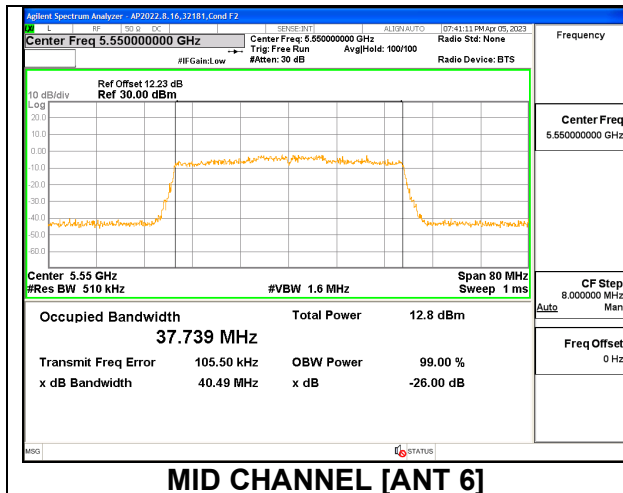

2TX Antenna 6 + Antenna 5 CDD MODE: SU Mode

Channel	Frequency (MHz)	26 dB Bandwidth Antenna 6 (MHz)	26 dB Bandwidth Antenna 5 (MHz)	99% Bandwidth Antenna 6 (MHz)	99% Bandwidth Antenna 5 (MHz)
Low	5510	48.44	44.16	37.7550	37.8210
Mid	5550	40.49	40.69	37.7390	37.6720
High	5670	44.56	48.69	37.8150	37.8510
142	5710	40.83	40.67	37.6560	37.7570