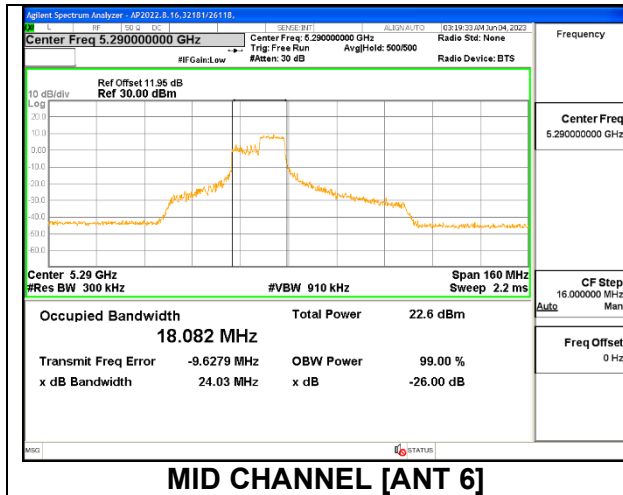

2TX Antenna 6 + Antenna 5 CDD MODE: 106 Tones, RU Index 56

Channel	Frequency (MHz)	26 dB Bandwidth Antenna 6 (MHz)	26 dB Bandwidth Antenna 5 (MHz)	99% Bandwidth Antenna 6 (MHz)	99% Bandwidth Antenna 5 (MHz)
Mid	5290	24.03	21.88	18.0820	18.0220