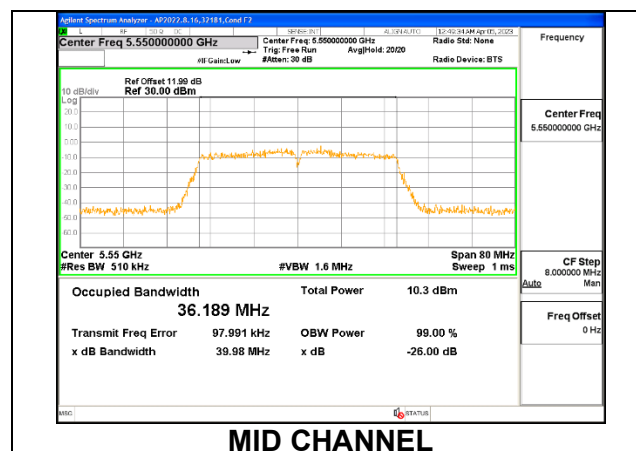

1TX Antenna 5 MODE

Channel	Frequency (MHz)	26dB Bandwidth (MHz)	99% Bandwidth (MHz)
Low	5510	42.50	36.2810
Mid	5550	39.98	36.1890
High	5670	40.48	36.2910
142	5710	40.29	36.2350