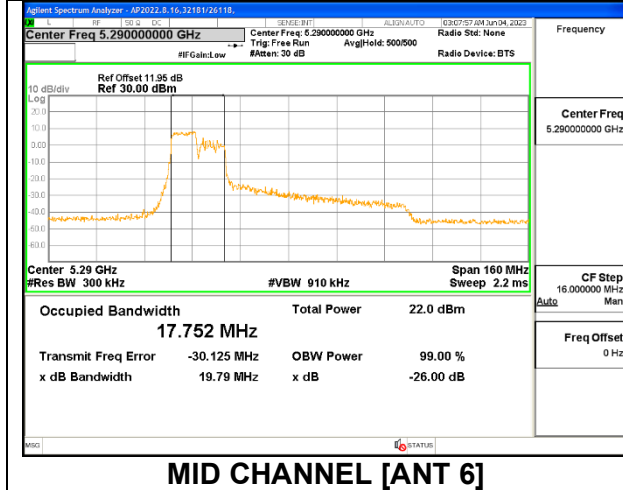

2TX Antenna 6 + Antenna 5 CDD MODE: 106 Tones, RU Index 53

Channel	Frequency (MHz)	26 dB Bandwidth Antenna 6 (MHz)	26 dB Bandwidth Antenna 5 (MHz)	99% Bandwidth Antenna 6 (MHz)	99% Bandwidth Antenna 5 (MHz)
Mid	5290	19.79	19.84	17.7520	17.7350