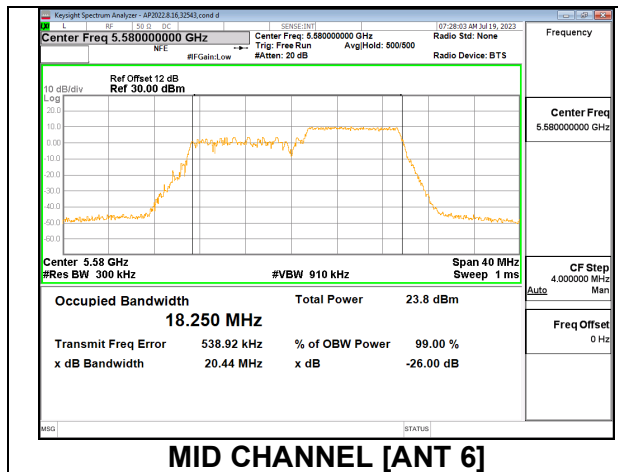

2TX Antenna 6 + Antenna 5 CDD MODE: 106 Tones, RU Index 54

Channel	Frequency (MHz)	26 dB Bandwidth Antenna 6 (MHz)	26 dB Bandwidth Antenna 5 (MHz)	99% Bandwidth Antenna 6 (MHz)	99% Bandwidth Antenna 5 (MHz)
Low	5500	20.75	20.97	18.0370	18.0880
Mid	5580	20.44	20.77	18.2500	18.2050
High	5700	20.31	20.31	18.2300	17.9800
144	5720	21.01	19.66	18.2760	18.1190