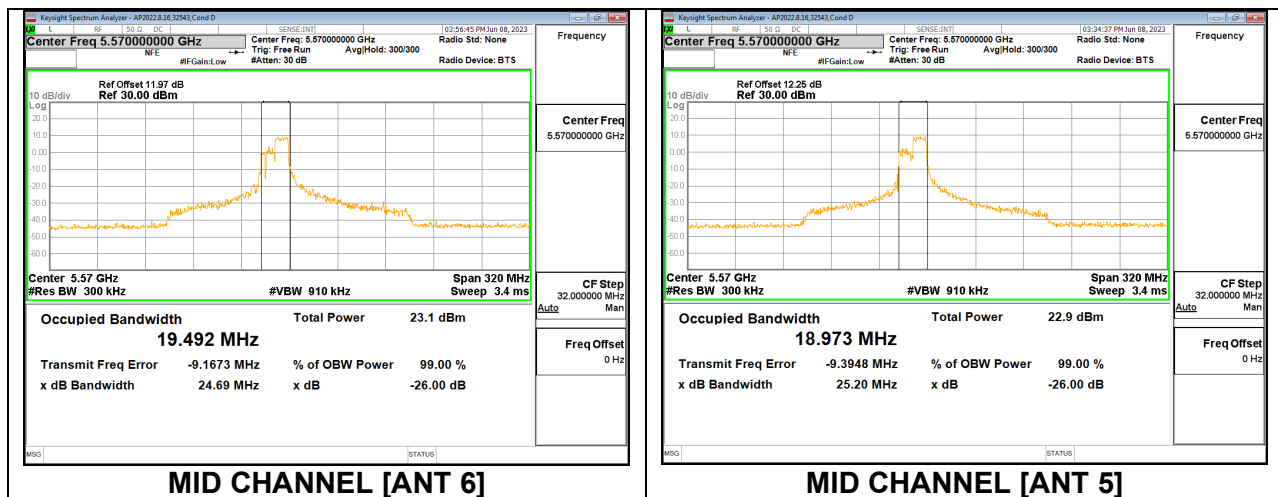

2TX Antenna 6 + Antenna 5 CDD MODE: 106 Tones, RU Index 60

Channel	Frequency (MHz)	26 dB Bandwidth Antenna 6 (MHz)	26 dB Bandwidth Antenna 5 (MHz)	99% Bandwidth Antenna 6 (MHz)	99% Bandwidth Antenna 5 (MHz)
Mid	5570	24.69	25.20	19.4920	18.9730