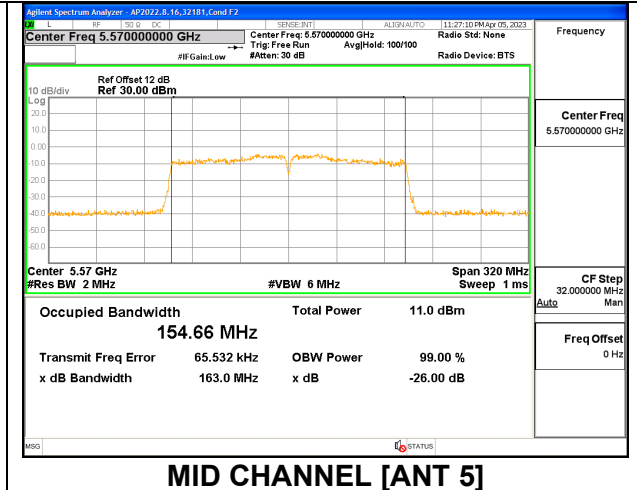

2TX Antenna 6 + Antenna 5 CDD MODE

Channel	Frequency (MHz)	26dB Bandwidth Antenna 6 (MHz)	26dB Bandwidth Antenna 5 (MHz)	99% Bandwidth Antenna 6 (MHz)	99% Bandwidth Antenna 5 (MHz)
Mid	5570	164.20	163.00	154.6900	154.6600