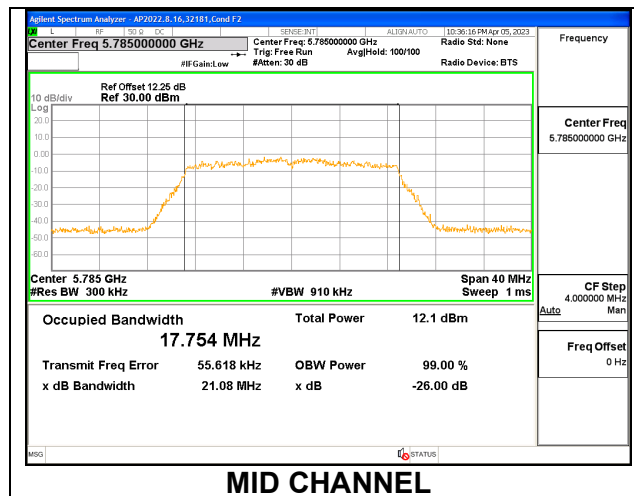

9.2.23. 802.11n HT20 MODE IN THE 5.8 GHz BAND

1TX Antenna 6 MODE

Channel	Frequency (MHz)	26 dB Bandwidth (MHz)	99% Bandwidth (MHz)
Low	5745	20.82	17.8300
Mid	5785	21.08	17.7540
High	5825	20.85	17.7940