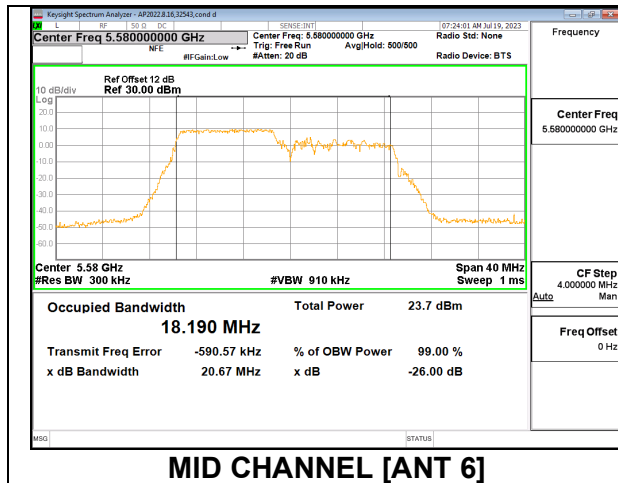

2TX Antenna 6 + Antenna 5 CDD MODE: 106 Tones, RU Index 53

Channel	Frequency (MHz)	26 dB Bandwidth Antenna 6 (MHz)	26 dB Bandwidth Antenna 5 (MHz)	99% Bandwidth Antenna 6 (MHz)	99% Bandwidth Antenna 5 (MHz)
Low	5500	20.62	20.17	18.0650	18.0630
Mid	5580	20.67	20.32	18.1900	18.1060
High	5700	20.40	20.37	18.1150	18.1260
144	5720	20.48	20.22	18.1670	18.1180