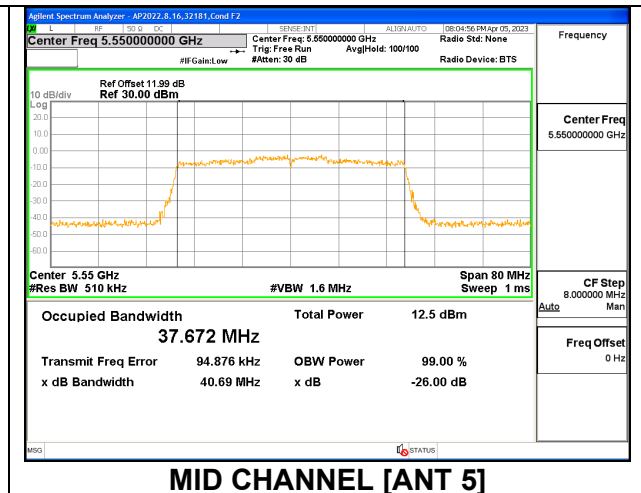

2TX Antenna 6 + Antenna 5 CDD MODE: SU Mode

Channel	Frequency (MHz)	26 dB Bandwidth Antenna 6 (MHz)	26 dB Bandwidth Antenna 5 (MHz)	99% Bandwidth Antenna 6 (MHz)	99% Bandwidth Antenna 5 (MHz)
Low	5510	48.44	44.16	37.7550	37.8210
Mid	5550	40.49	40.69	37.7390	37.6720
High	5670	44.56	48.69	37.8150	37.8510
142	5710	40.83	40.67	37.6560	37.7570