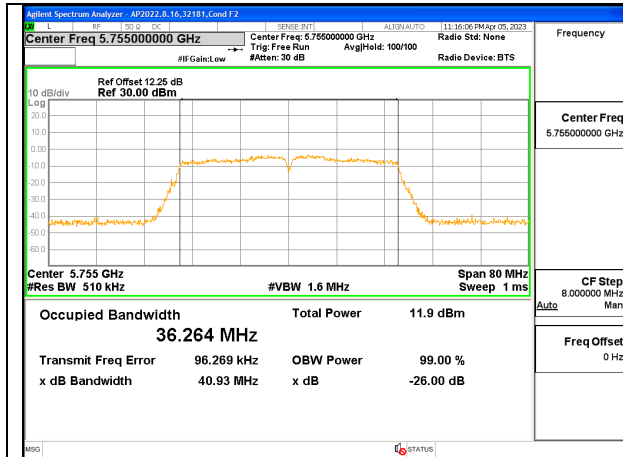

2TX Antenna 6 + Antenna 5 CDD MODE

Channel	Frequency (MHz)	26dB Bandwidth Antenna 6 (MHz)	26dB Bandwidth Antenna 5 (MHz)	99% Bandwidth Antenna 6 (MHz)	99% Bandwidth Antenna 5 (MHz)
Low	5755	40.93	40.98	36.2640	36.2590
High	5795	41.05	40.51	36.3800	36.2900

LOW CHANNEL [ANT 6]