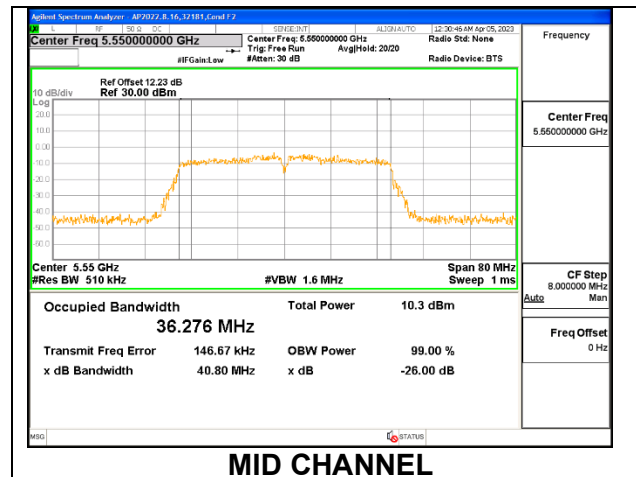

9.2.16. 802.11n HT40 MODE IN THE 5.6 GHz BAND

1TX Antenna 6 MODE

Channel	Frequency (MHz)	26dB Bandwidth (MHz)	99% Bandwidth (MHz)
Low	5510	45.46	36.1870
Mid	5550	40.80	36.2760
High	5670	42.60	36.3080
142	5710	40.42	36.1730