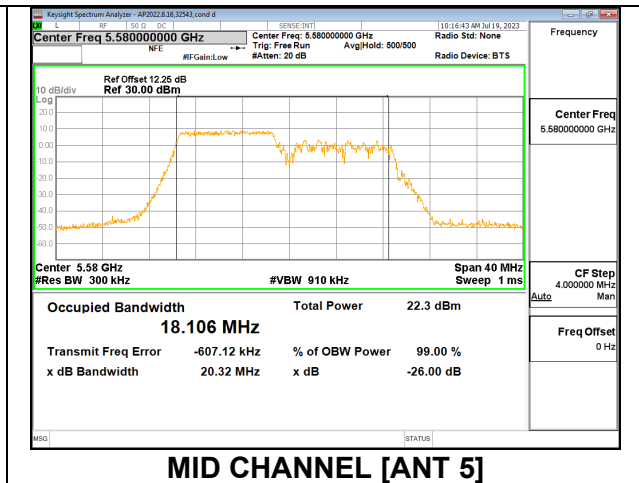

2TX Antenna 6 + Antenna 5 CDD MODE: 106 Tones, RU Index 53

Channel	Frequency (MHz)	26 dB Bandwidth Antenna 6 (MHz)	26 dB Bandwidth Antenna 5 (MHz)	99% Bandwidth Antenna 6 (MHz)	99% Bandwidth Antenna 5 (MHz)
Low	5500	20.62	20.17	18.0650	18.0630
Mid	5580	20.67	20.32	18.1900	18.1060
High	5700	20.40	20.37	18.1150	18.1260
144	5720	20.48	20.22	18.1670	18.1180