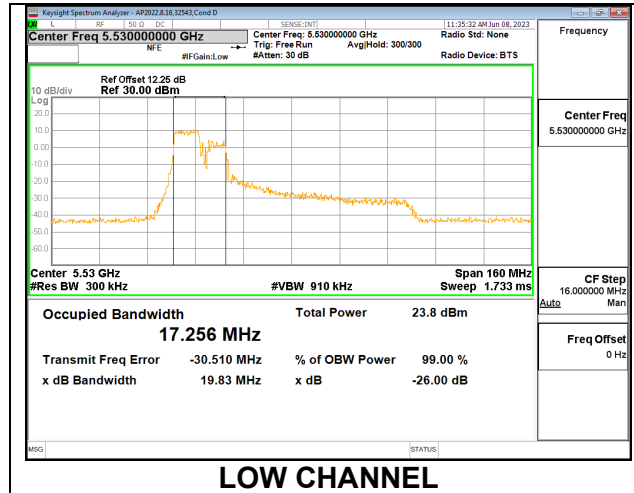

1TX Antenna 5 MODE: 106 Tones, RU Index 53

Channel	Frequency (MHz)	26 dB Bandwidth (MHz)	99% Bandwidth (MHz)
Low	5530	19.83	17.2560
High	5610	20.42	17.0550
138	5690	19.07	17.1800