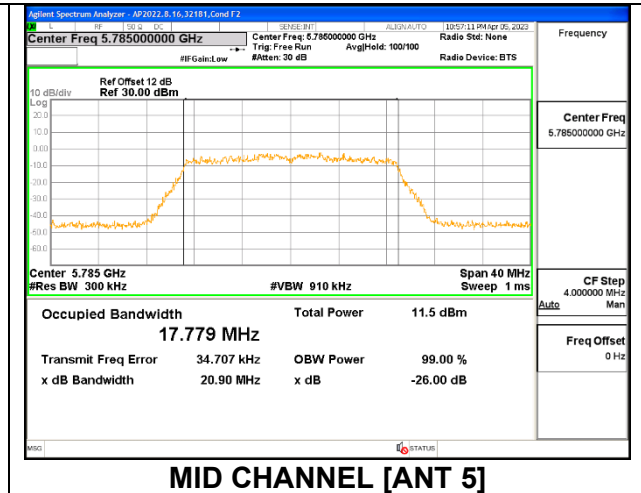

2TX Antenna 6 + Antenna 5 CDD MODE

Channel	Frequency (MHz)	26dB Bandwidth Antenna 6 (MHz)	26dB Bandwidth Antenna 5 (MHz)	99% Bandwidth Antenna 6 (MHz)	99% Bandwidth Antenna 5 (MHz)
Low	5745	21.16	20.76	17.7800	17.7670
Mid	5785	21.02	20.90	17.7870	17.7790
High	5825	21.17	20.88	17.7760	17.7650