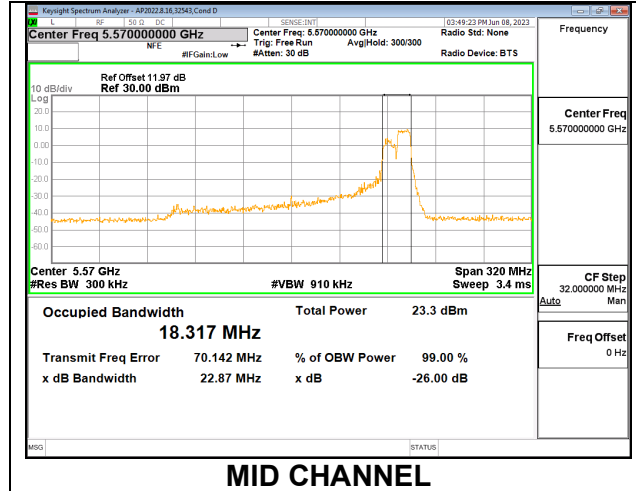

1TX Antenna 6 MODE: 106 Tones, RU Index S60

Channel	Frequency (MHz)	26 dB Bandwidth (MHz)	99% Bandwidth (MHz)
Mid	5570	22.87	18.3170