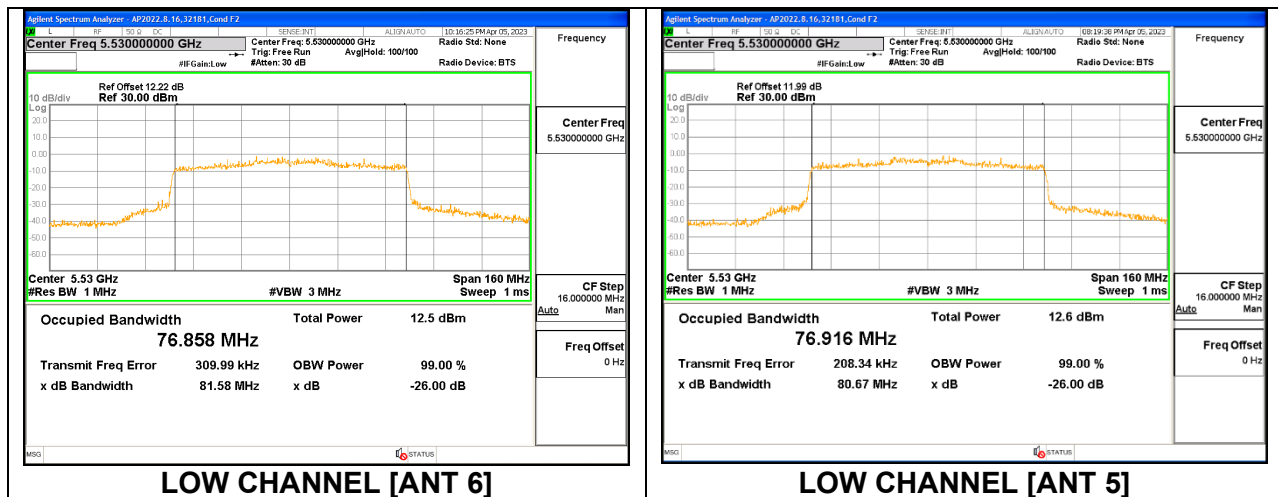

2TX Antenna 6 + Antenna 5 CDD MODE: SU Mode

Channel	Frequency (MHz)	26 dB Bandwidth Antenna 6 (MHz)	26 dB Bandwidth Antenna 5 (MHz)	99% Bandwidth Antenna 6 (MHz)	99% Bandwidth Antenna 5 (MHz)
Low	5530	81.58	80.67	76.8580	76.9160
High	5610	81.00	80.07	77.0180	76.9250
138	5690	81.20	80.88	77.1300	76.8250