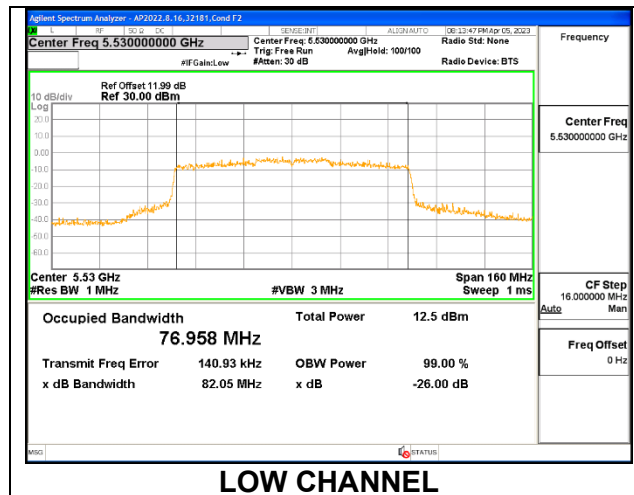

1TX Antenna 5 MODE: SU Mode

Channel	Frequency (MHz)	26 dB Bandwidth (MHz)	99% Bandwidth (MHz)
Low	5530	82.05	76.9580
High	5610	82.68	76.9840
138	5690	81.16	76.9000