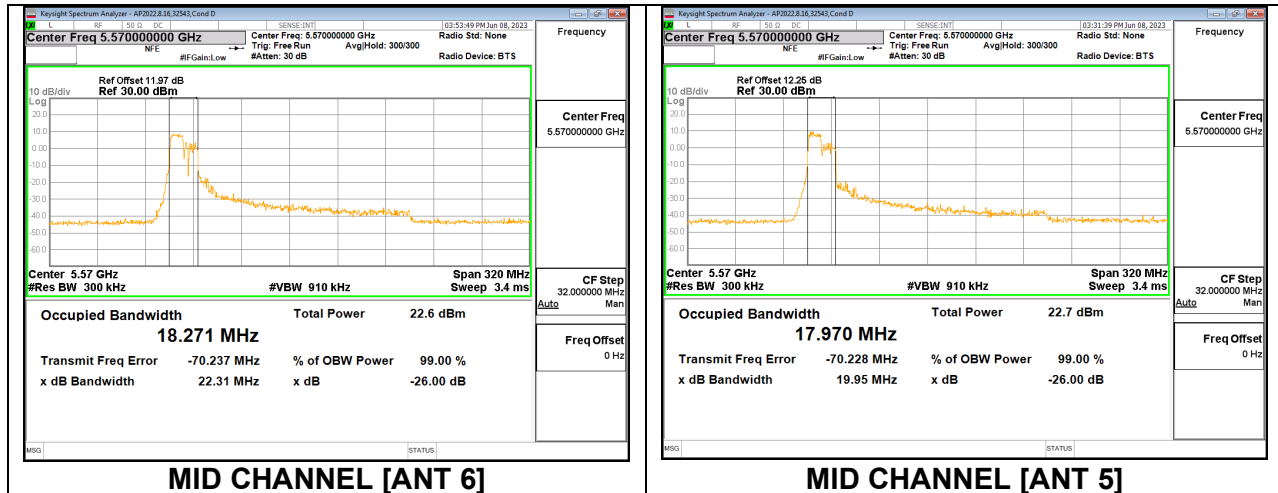

2TX Antenna 6 + Antenna 5 CDD MODE: 106 Tones, RU Index 53

Channel	Frequency (MHz)	26 dB Bandwidth Antenna 6 (MHz)	26 dB Bandwidth Antenna 5 (MHz)	99% Bandwidth Antenna 6 (MHz)	99% Bandwidth Antenna 5 (MHz)
Mid	5570	22.31	19.95	18.2710	17.9700