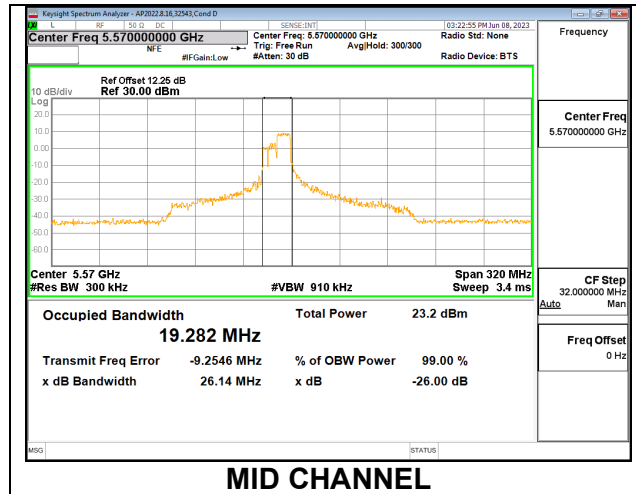

1TX Antenna 5 MODE: 106 Tones, RU Index 60

Channel	Frequency (MHz)	26 dB Bandwidth (MHz)	99% Bandwidth (MHz)
Mid	5570	26.14	19.2820