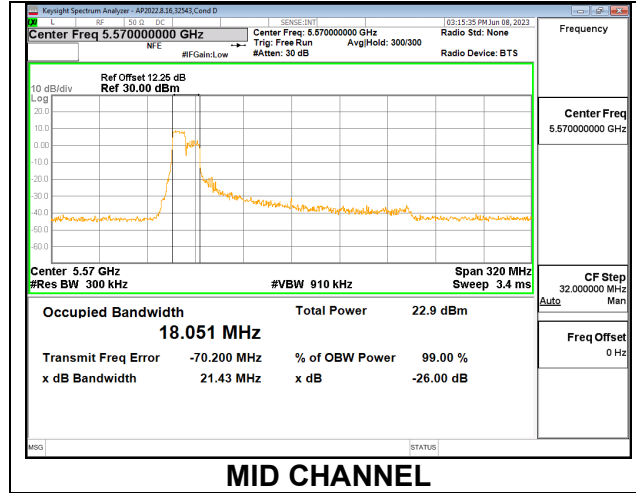

1TX Antenna 5 MODE: 106 Tones, RU Index 53

Channel	Frequency (MHz)	26 dB Bandwidth (MHz)	99% Bandwidth (MHz)
Mid	5570	21.43	18.0510