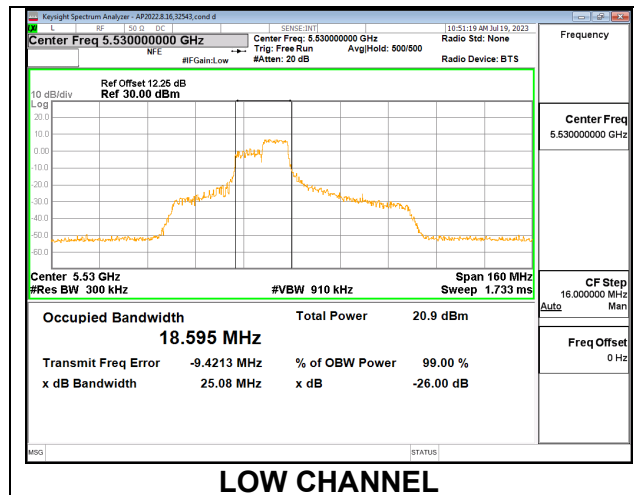

1TX Antenna 5 MODE: 106 Tones, RU Index 56

Channel	Frequency (MHz)	26 dB Bandwidth (MHz)	99% Bandwidth (MHz)
Low	5530	25.08	18.5950
High	5610	20.69	17.1840
138	5690	24.10	17.3150