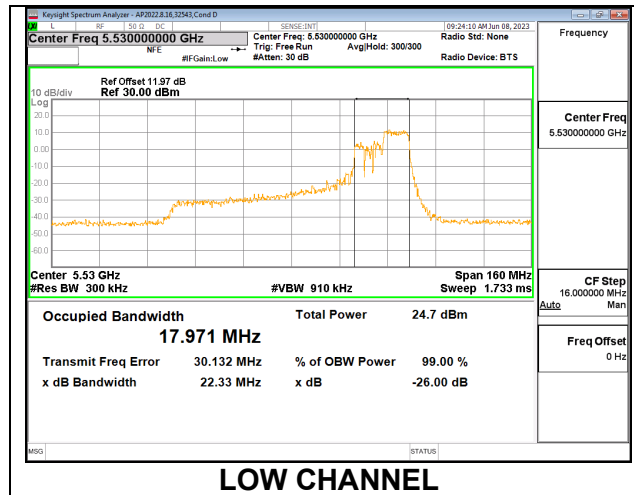

1TX Antenna 6 MODE: 106 Tones, RU Index 60

Channel	Frequency (MHz)	26 dB Bandwidth (MHz)	99% Bandwidth (MHz)
Low	5530	22.33	17.9710
High	5610	22.34	17.5290
138	5690	22.37	17.8730