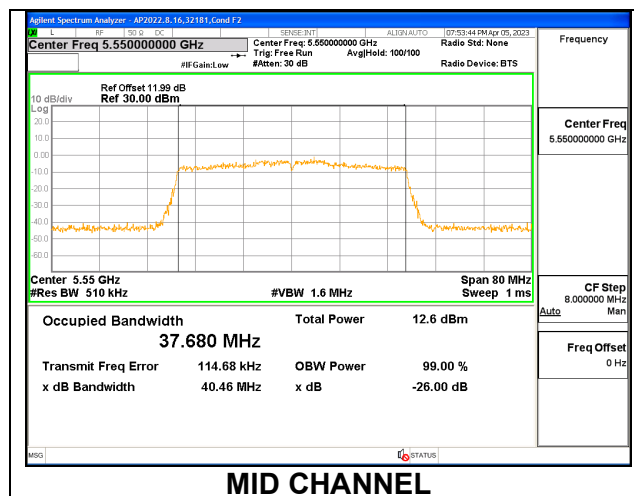

1TX Antenna 5 MODE: SU Mode

Channel	Frequency (MHz)	26 dB Bandwidth (MHz)	99% Bandwidth (MHz)
Low	5510	47.97	37.7540
Mid	5550	40.46	37.6800
High	5670	43.04	37.8210
142	5710	40.72	37.7670