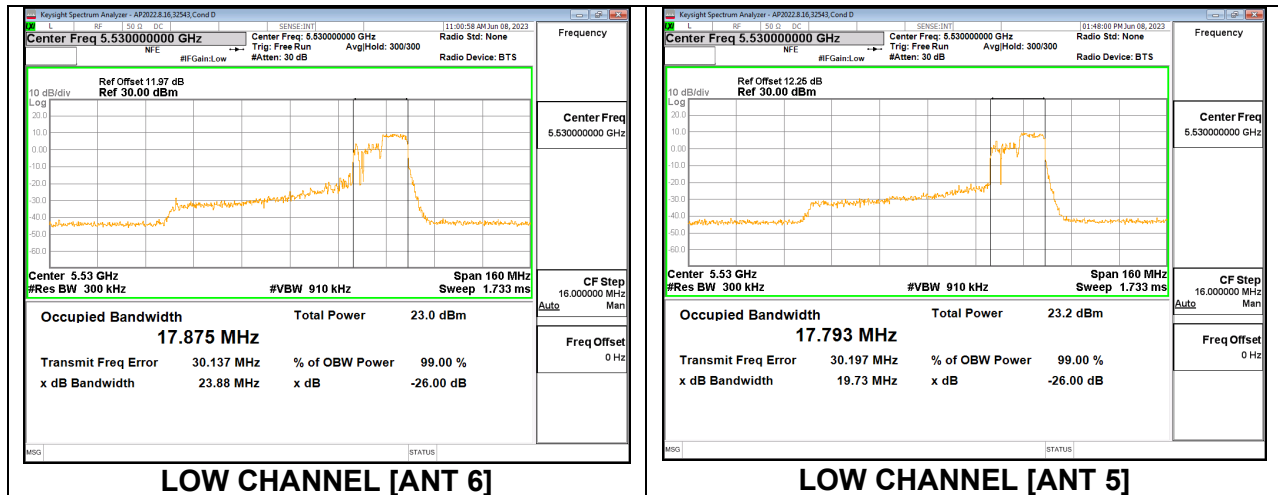

2TX Antenna 6 + Antenna 5 CDD MODE: 106 Tones, RU Index 60

Channel	Frequency (MHz)	26 dB Bandwidth Antenna 6 (MHz)	26 dB Bandwidth Antenna 5 (MHz)	99% Bandwidth Antenna 6 (MHz)	99% Bandwidth Antenna 5 (MHz)
Low	5530	23.88	19.73	17.8750	17.7930
High	5610	20.97	19.15	17.3240	17.6670
138	5690	23.46	19.57	17.5850	17.8260