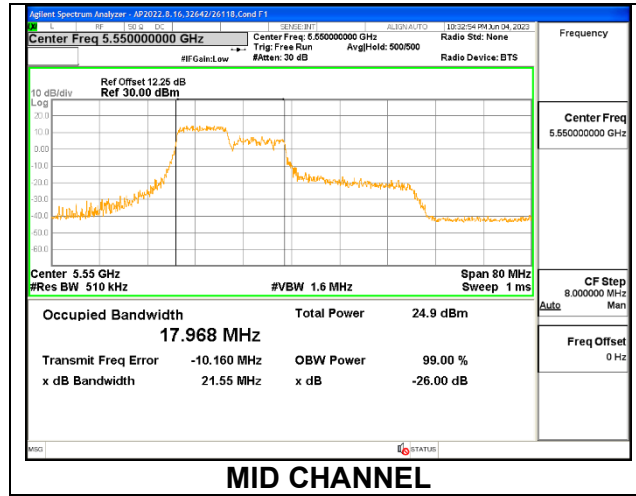

1TX Antenna 5 MODE: 106 Tones, RU Index 53

Channel	Frequency (MHz)	26 dB Bandwidth (MHz)	99% Bandwidth (MHz)
Low	5510	20.79	18.0130
Mid	5550	21.55	17.9680
High	5670	20.91	18.0550
142	5710	21.02	18.0430