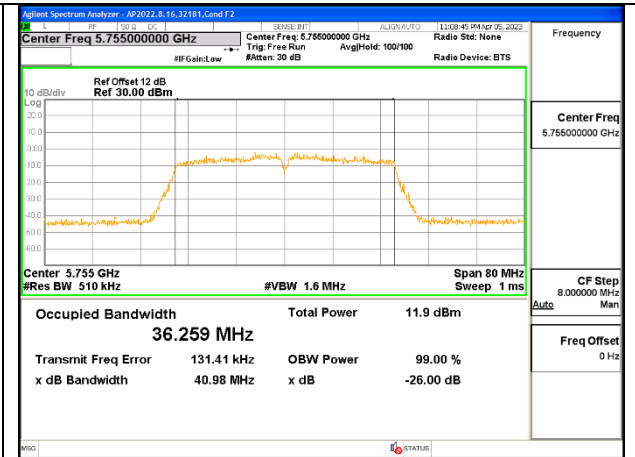

LOW CHANNEL [ANT 5]