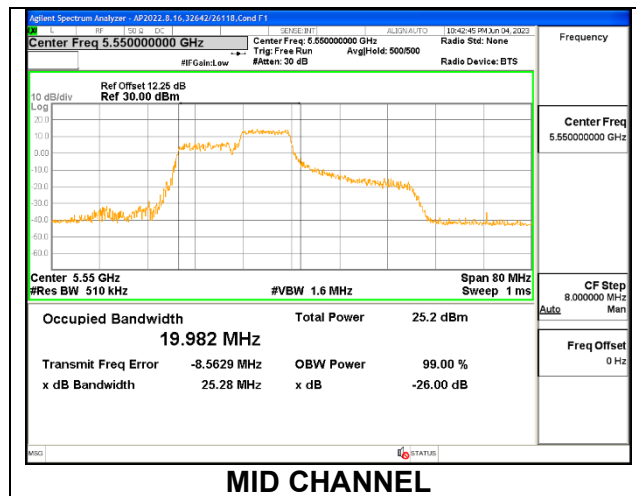

1TX Antenna 5 MODE: 106 Tones, RU Index 54

Channel	Frequency (MHz)	26 dB Bandwidth (MHz)	99% Bandwidth (MHz)
Low	5510	27.46	20.0640
Mid	5550	25.28	19.9820
High	5670	26.80	20.0700
142	5710	28.44	20.2620