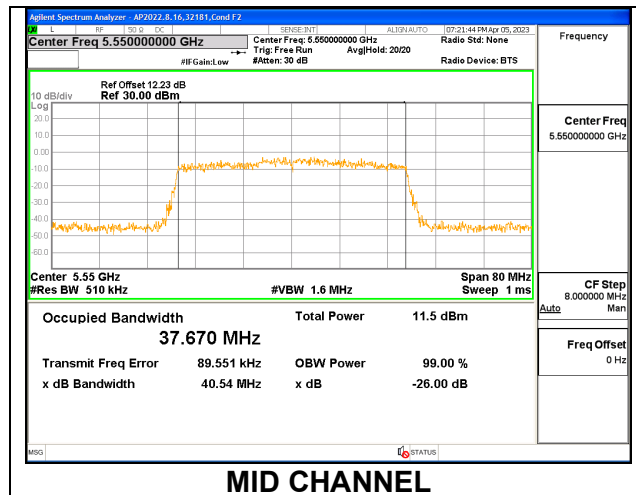

1TX Antenna 6 MODE: SU Mode

Channel	Frequency (MHz)	26 dB Bandwidth (MHz)	99% Bandwidth (MHz)
Low	5510	40.51	37.7420
Mid	5550	40.54	37.6700
High	5670	42.14	37.8500
142	5710	40.73	37.7520