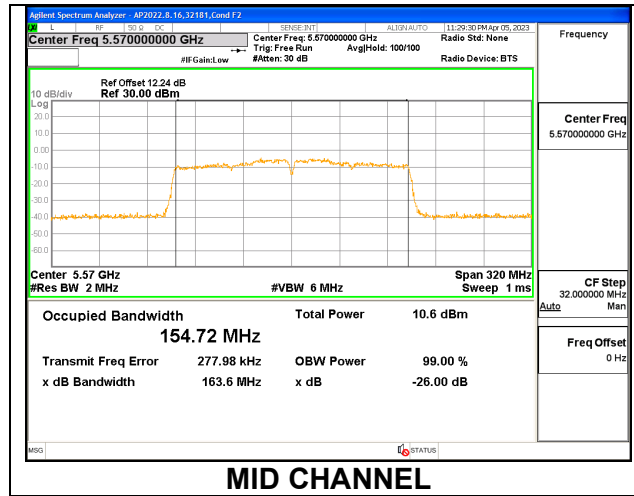

9.2.18. 802.11ac VHT160 MODE IN THE 5.6 GHz BAND

1TX Antenna 6 MODE

Channel	Frequency (MHz)	26dB Bandwidth (MHz)	99% Bandwidth (MHz)
Mid	5570	163.60	154.7200