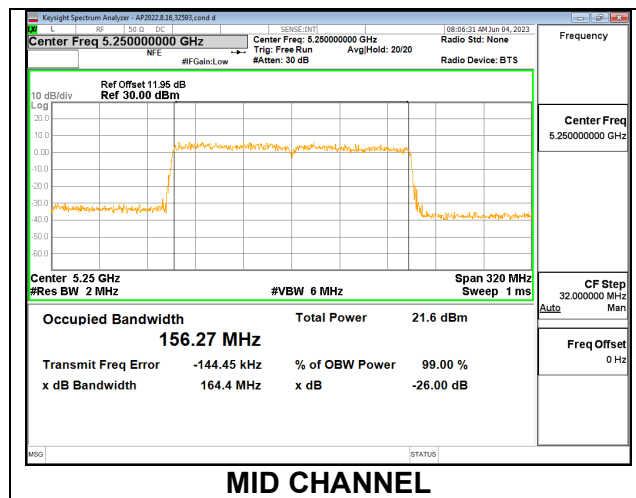

1TX Antenna 6 MODE: SU Mode

Channel	Frequency (MHz)	26 dB Bandwidth (MHz)	99% Bandwidth (MHz)
Mid	5250	164.40	156.2700