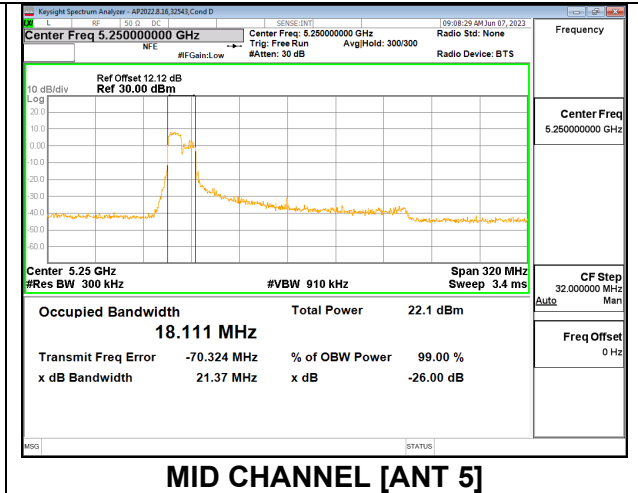

2TX Antenna 6 + Antenna 5 CDD MODE: 106 Tones, RU Index 53

Channel	Frequency (MHz)	26 dB Bandwidth Antenna 6 (MHz)	26 dB Bandwidth Antenna 5 (MHz)	99% Bandwidth Antenna 6 (MHz)	99% Bandwidth Antenna 5 (MHz)
Mid	5250	22.06	21.37	17.8970	18.1110