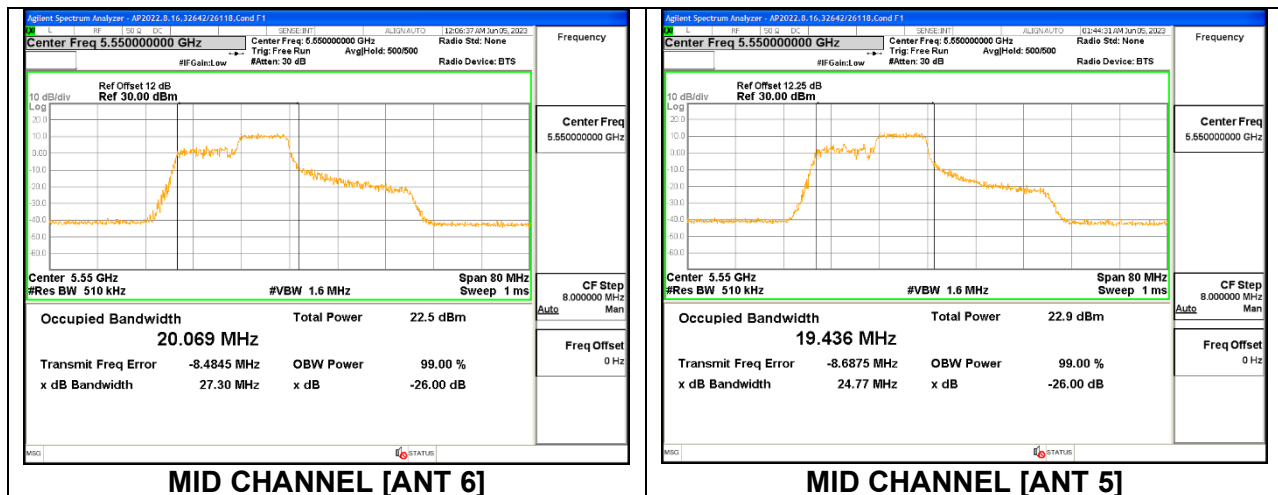

2TX Antenna 6 + Antenna 5 CDD MODE: 106 Tones, RU Index 54

Channel	Frequency (MHz)	26 dB Bandwidth Antenna 6 (MHz)	26 dB Bandwidth Antenna 5 (MHz)	99% Bandwidth Antenna 6 (MHz)	99% Bandwidth Antenna 5 (MHz)
Low	5510	26.36	25.38	20.1560	19.5740
Mid	5550	27.30	24.77	20.0690	19.4360
High	5670	28.65	26.81	20.1160	19.4980
142	5710	28.28	23.10	20.2370	19.5050