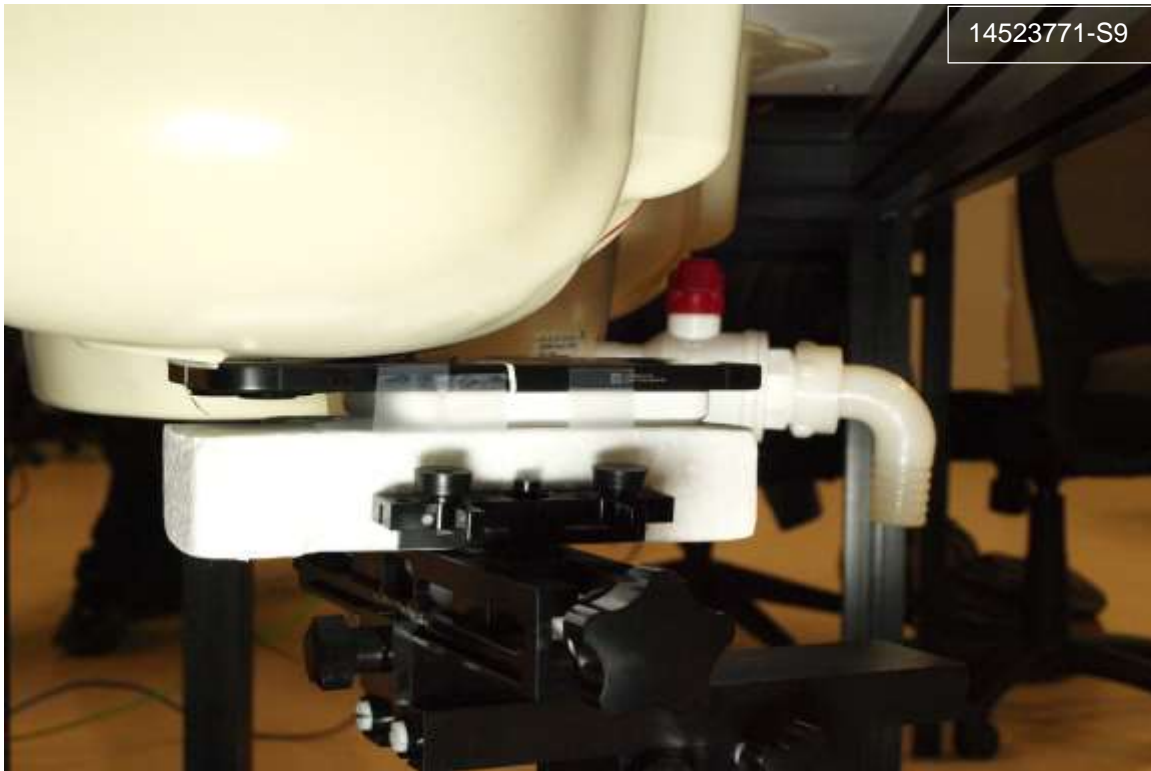

## Setup Photos

Photograph 6: Handset Vertical and Horizontal Reference Lines

Vertical  
Center Line

Horizontal  
Line

## Head Exposure Conditions

Photograph 7: Head, Left Cheek with Battery Pack, 0 mm

Photograph 8: Head, Left Tilt (15°) with Battery Pack, 0 mm

Photograph 9: Head, Right Cheek with Battery Pack, 0 mm

14523771-S9