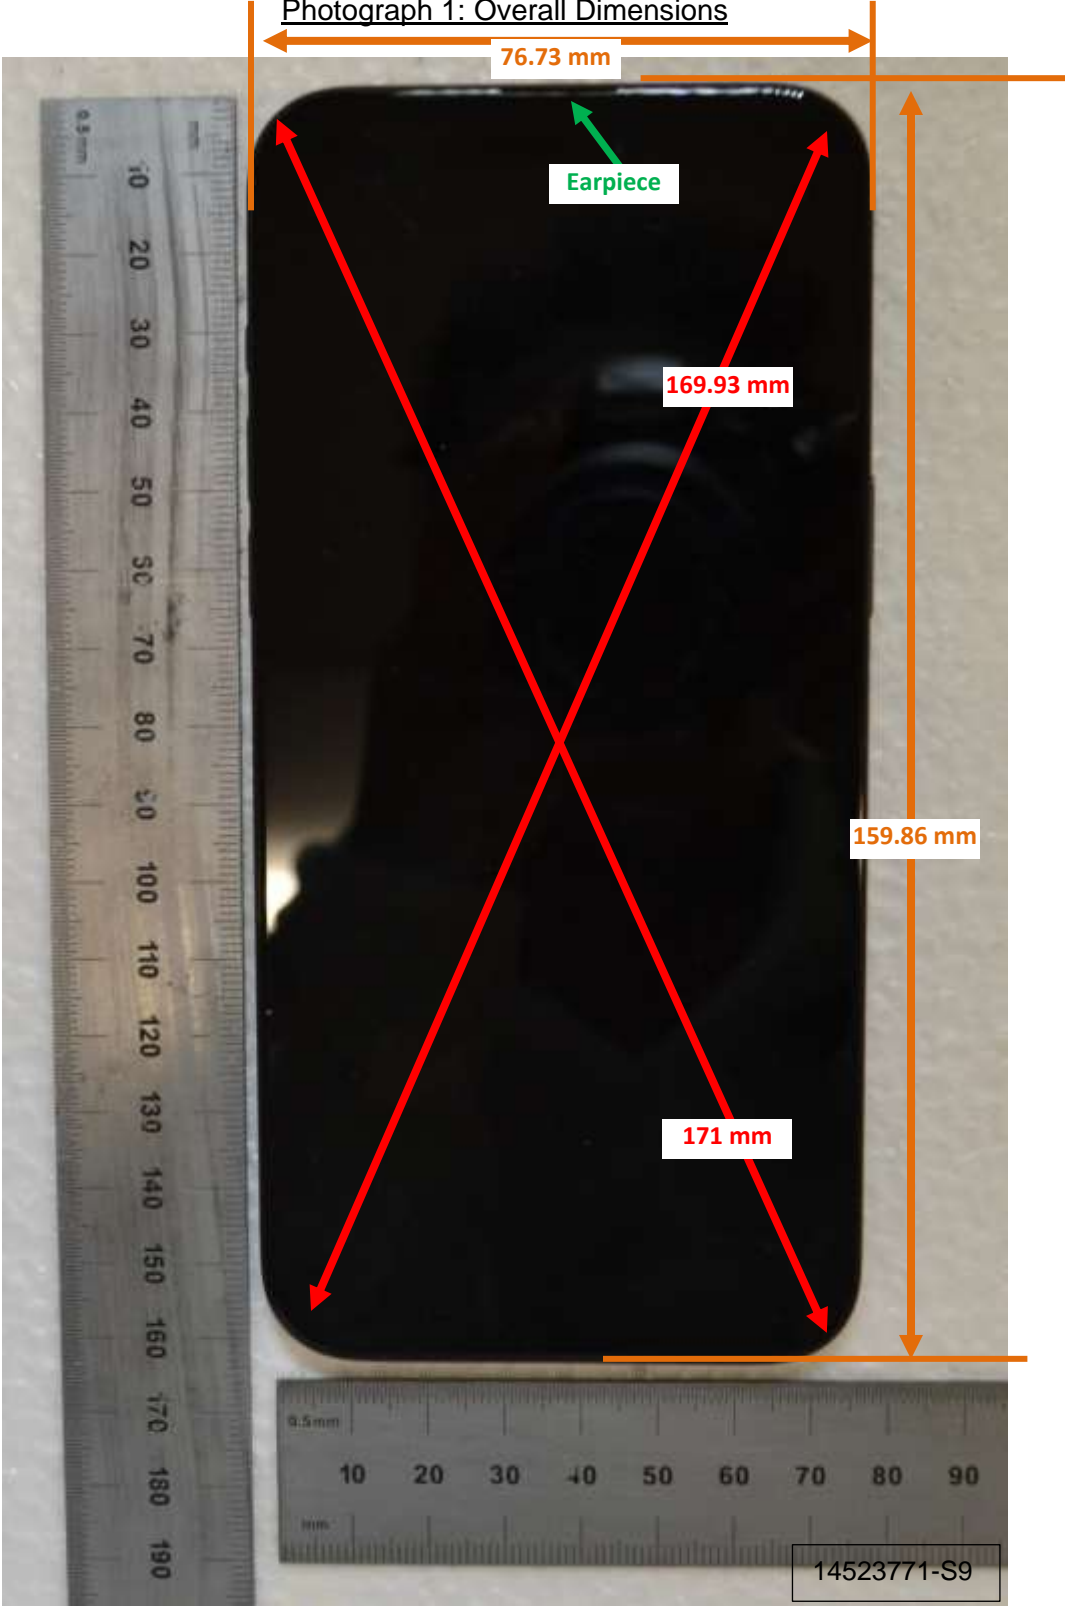

# DUT and SAR Set-up Photos

Photograph 1: Overall Dimensions

Photograph 2: Front View of the DUT

Photograph 3: Back View of the DUT

Photograph 4: Front View of the DUT with Battery Pack

14523771-S9

Photograph 5: Back View of the DUT with Battery Pack

## Setup Photos

Photograph 6: Handset Vertical and Horizontal Reference Lines

Vertical  
Center Line

Horizontal  
Line

# Antenna Dimensions & Separation Distances