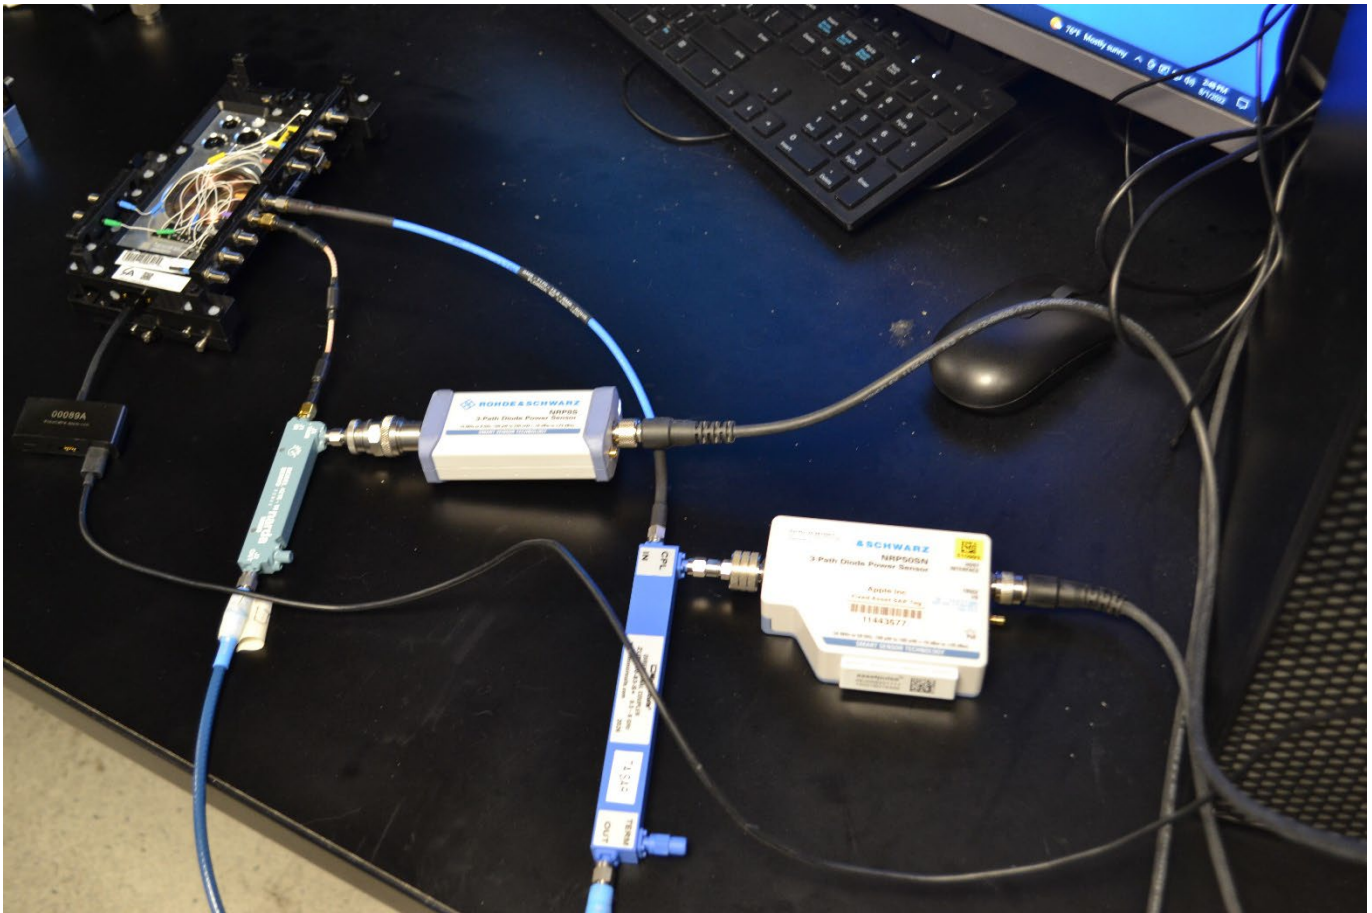

C Test Setup Photos

Figure C-1 CMW Conducted power test measurement setup single port

Figure C-2 CMW Conducted power test measurement setup dual port

Figure C-3 UXM Conducted power test measurement setup single port

Figure C-4 UXM Conducted power test measurement setup dual port

Figure C-7 EUT Dual-Port to Call Processor Single Port, Antenna Switch case