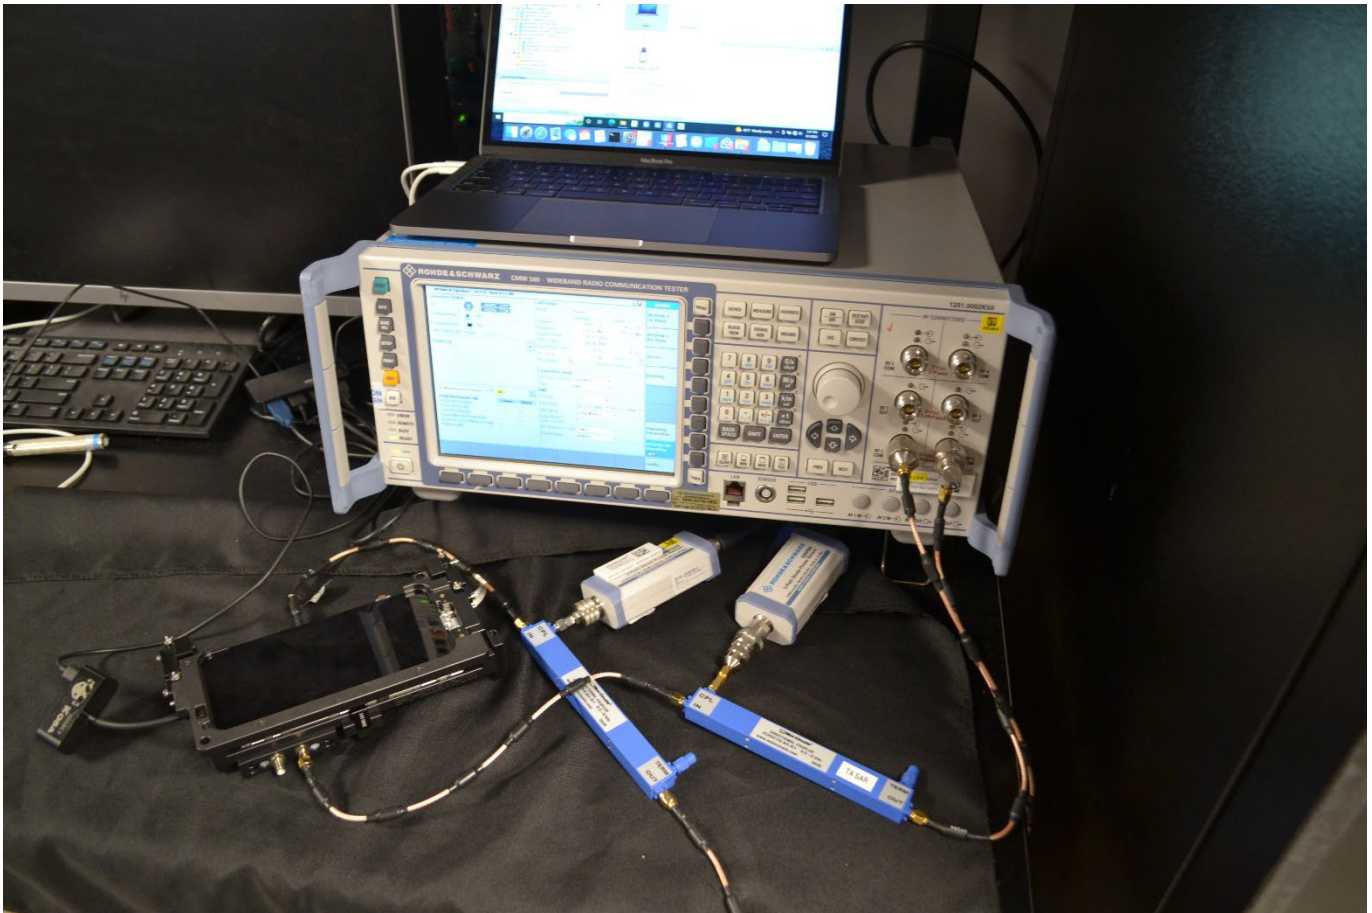

C Test Setup Photos

Figure C-1 CMW Conducted power test measurement setup single port

Figure C-2 CMW Conducted power test measurement setup dual port

Figure C-3 UXM Conducted power test measurement setup single port

Figure C-4 UXM Conducted power test measurement setup dual port

Figure C-7 EUT Dual-Port to Call Processor Single Port, Antenna Switch case