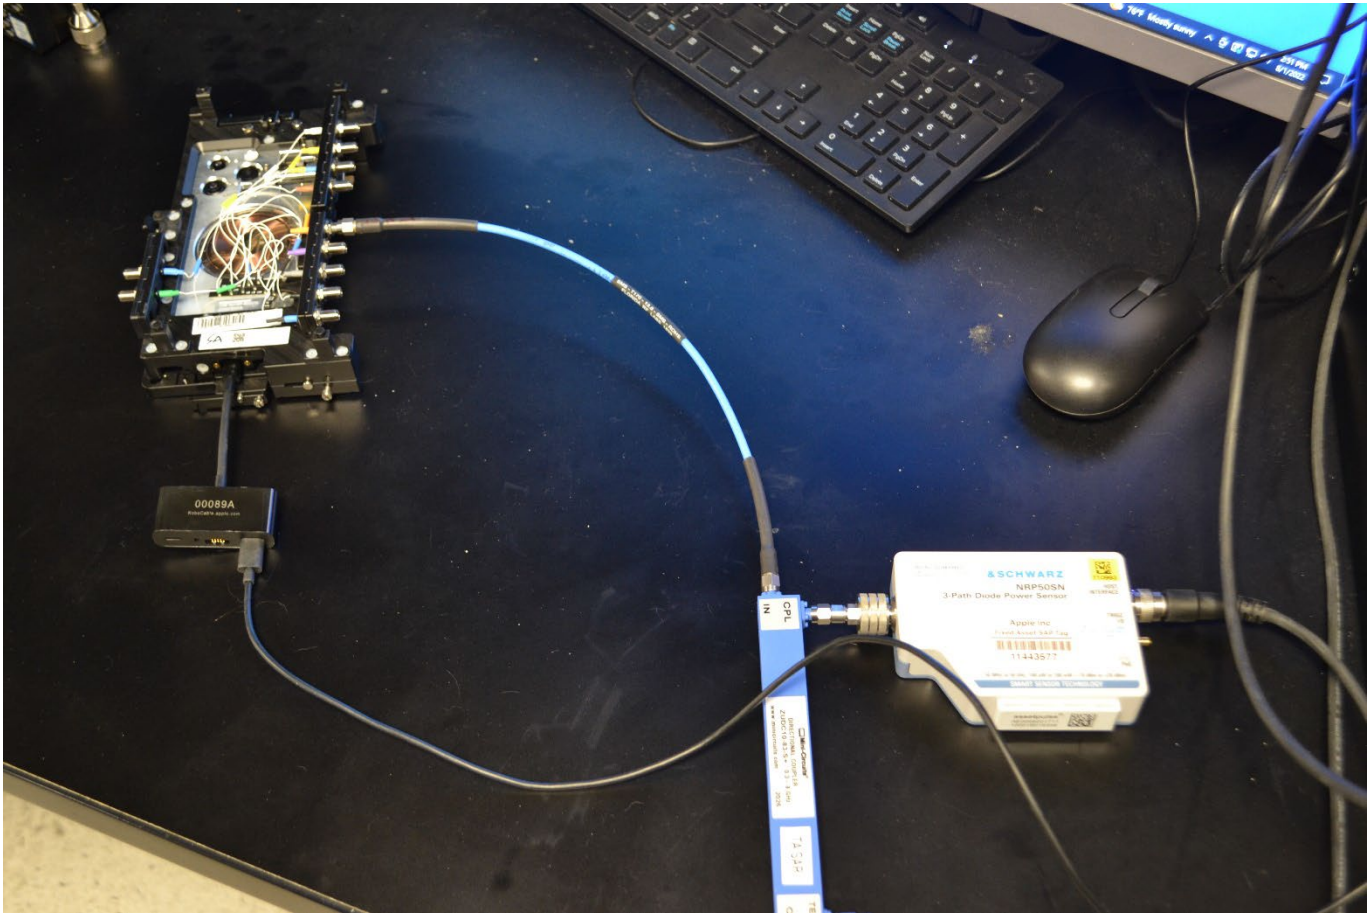

C Test Setup Photos

Figure C-1 CMW Conducted power test measurement setup single port

Figure C-2 CMW Conducted power test measurement setup dual port

Figure C-3 UXM Conducted power test measurement setup single port

Figure C-4 UXM Conducted power test measurement setup dual port

Figure C-7 EUT Dual-Port to Call Processor Single Port, Antenna Switch case