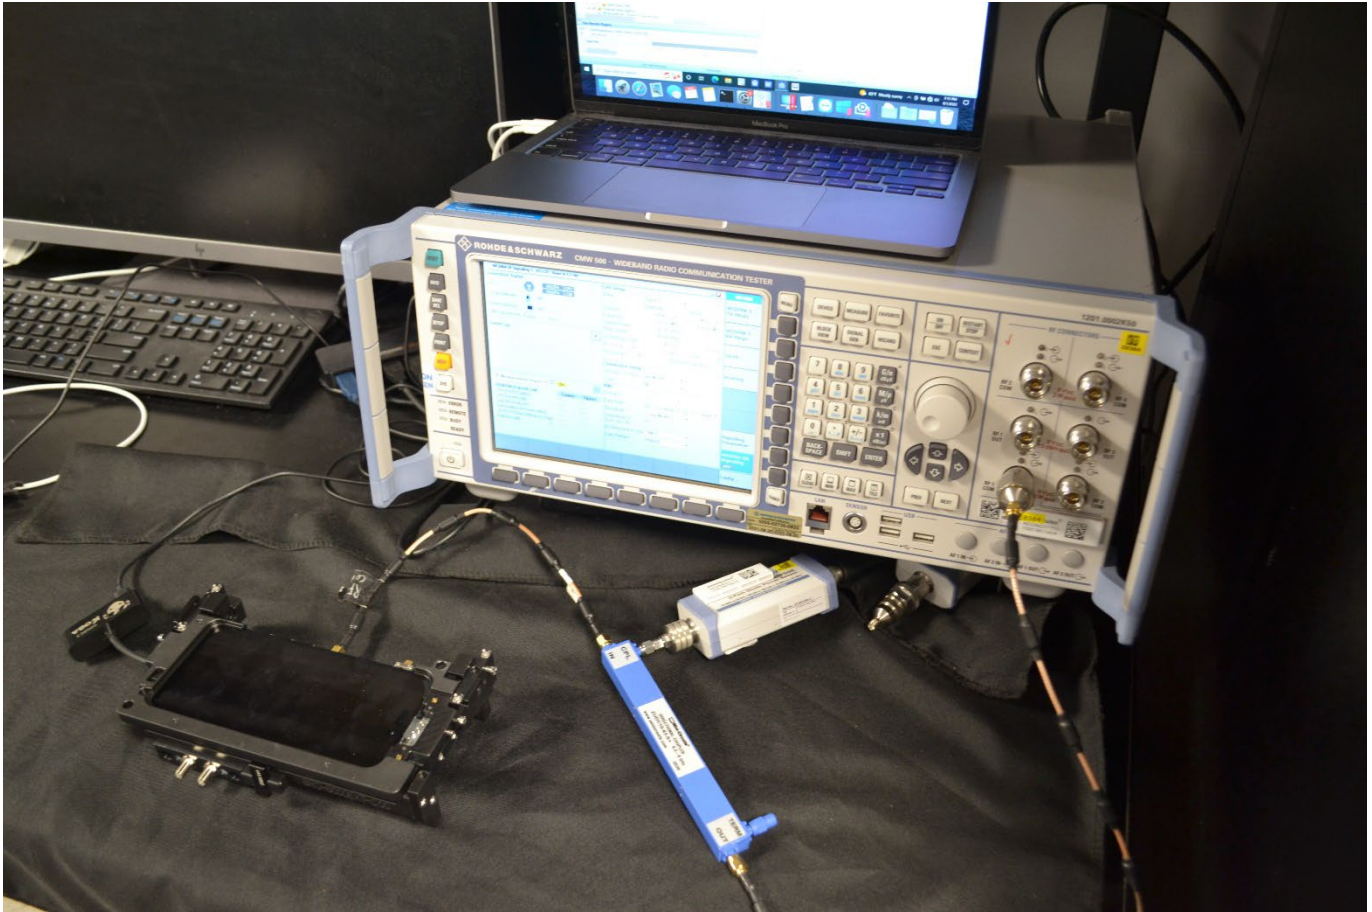

C Test Setup Photos

Figure C-1 CMW Conducted power test measurement setup single port

Figure C-2 CMW Conducted power test measurement setup dual port

Figure C-3 UXM Conducted power test measurement setup single port

Figure C-4 UXM Conducted power test measurement setup dual port

Figure C-7 EUT Dual-Port to Call Processor Single Port, Antenna Switch case