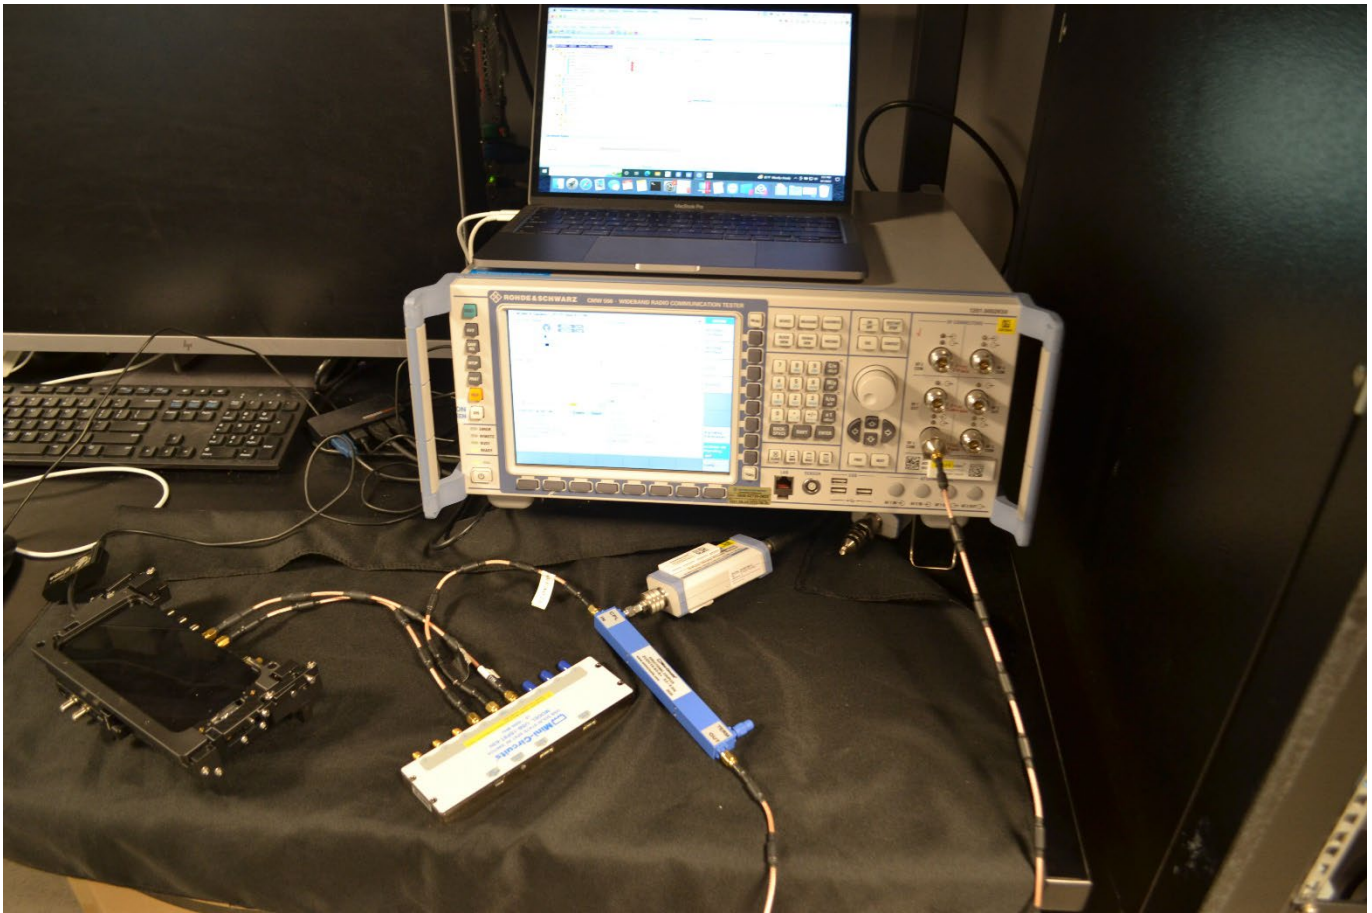

C Test Setup Photos

Figure C-1 CMW Conducted power test measurement setup single port

Figure C-2 CMW Conducted power test measurement setup dual port

Figure C-3 UXM Conducted power test measurement setup single port

Figure C-4 UXM Conducted power test measurement setup dual port

Figure C-7 EUT Dual-Port to Call Processor Single Port, Antenna Switch case