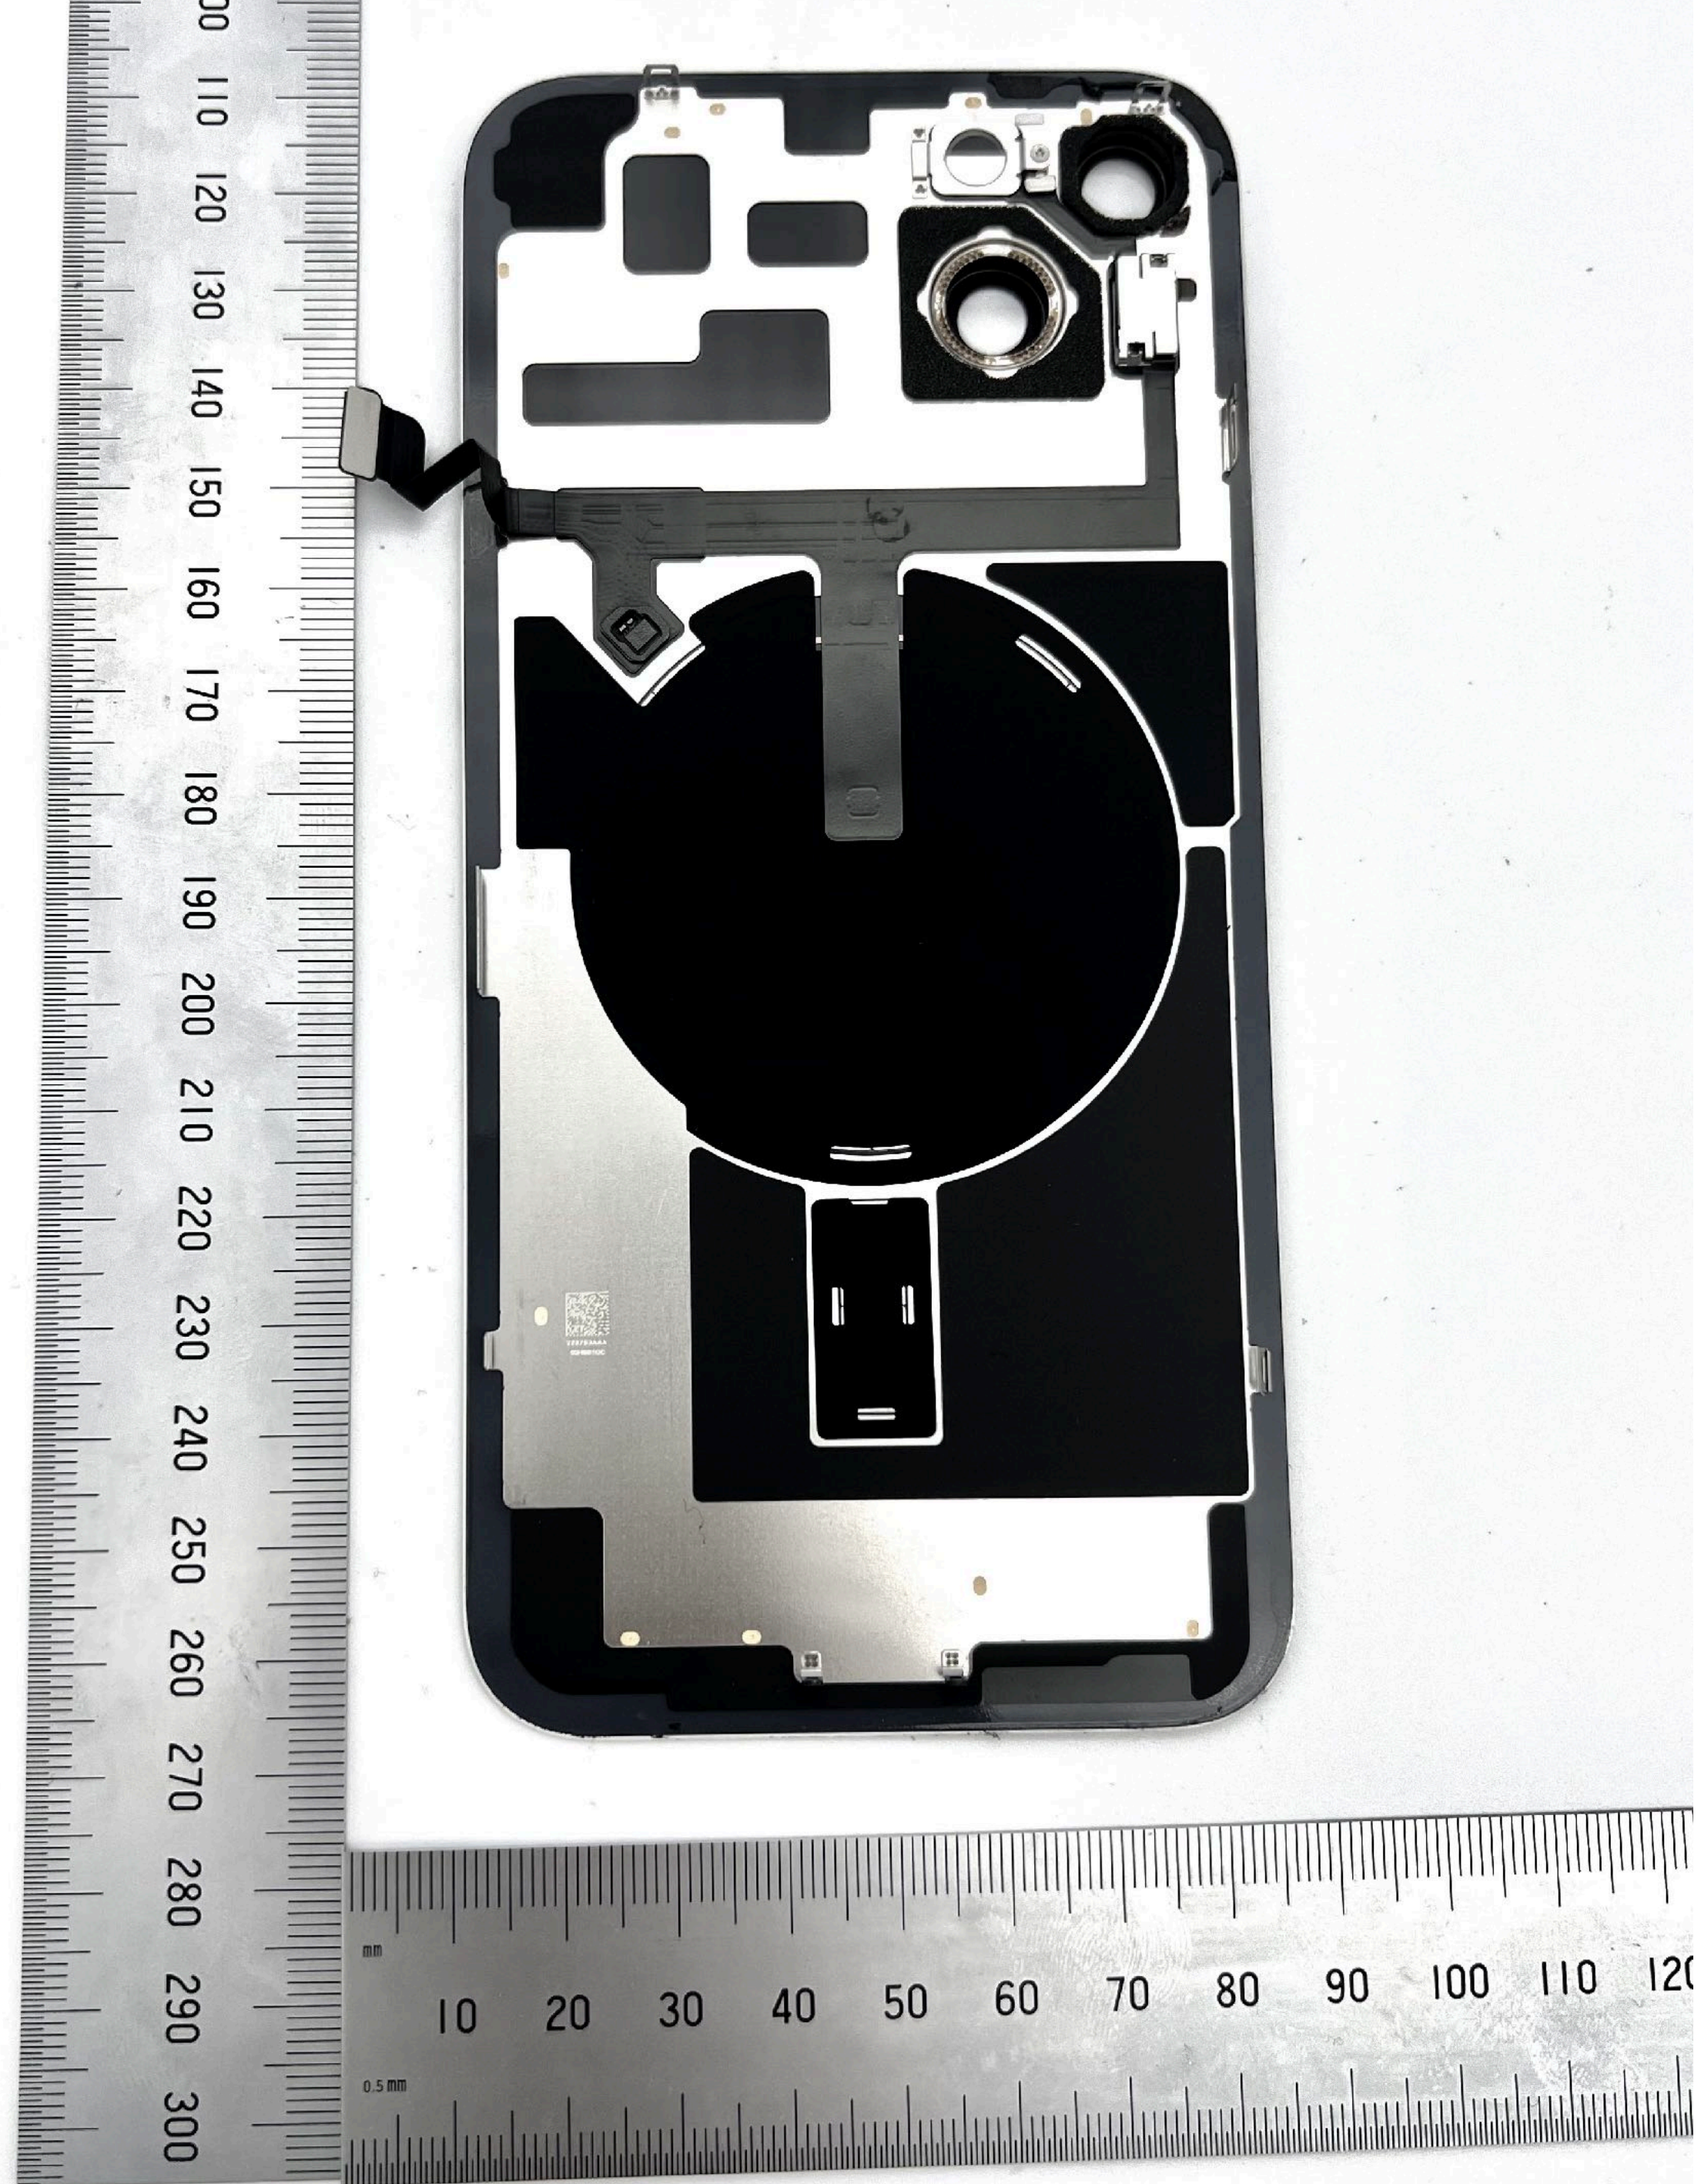

A2632

Touch Screen Assembly, Earpiece,
Microphone - Back

A2632

Back Plate - Front

A2632

Back Plate - Back

A2632

Rear Camera - Front

A2632

Rear Camera - Back

A2632

Bottom Speaker - Front

A2632

Bottom Speaker - Back

A2632

Flex Assembly with Proximity Sensor,
Microphone and FaceTime Camera -
Front

A2632

Flex Assembly with Proximity Sensor,
Microphone and FaceTime Camera -
Back

A2632

ANT M3 mmWave - Front