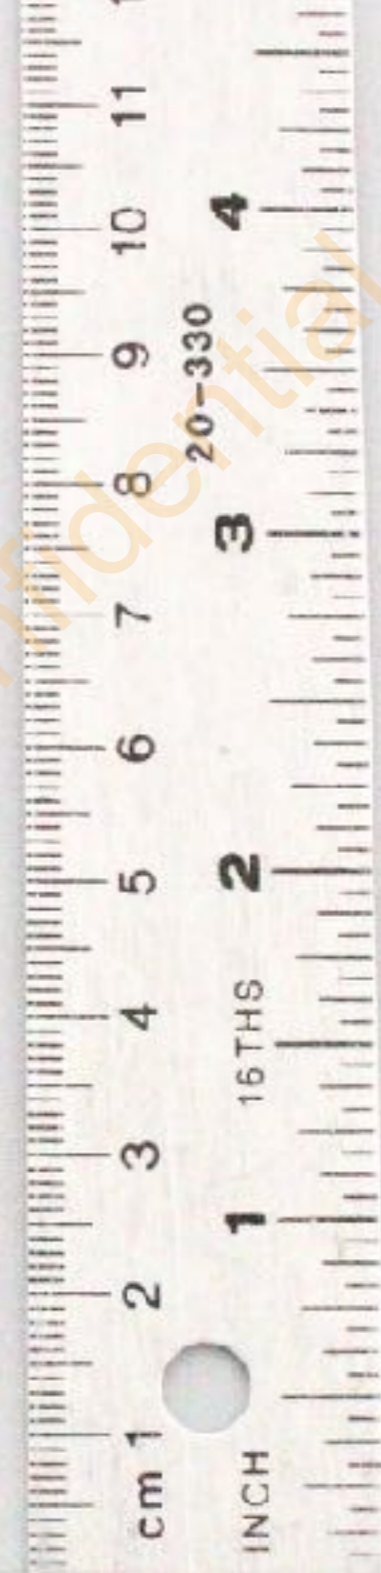

**A2215**  
Battery - Back

**A2215**

MLB with shields - Front

**A2215**

MLB with shields - Back

**A2215**

Bottom MLB without shield - Front

WiFi/BT Radio module →