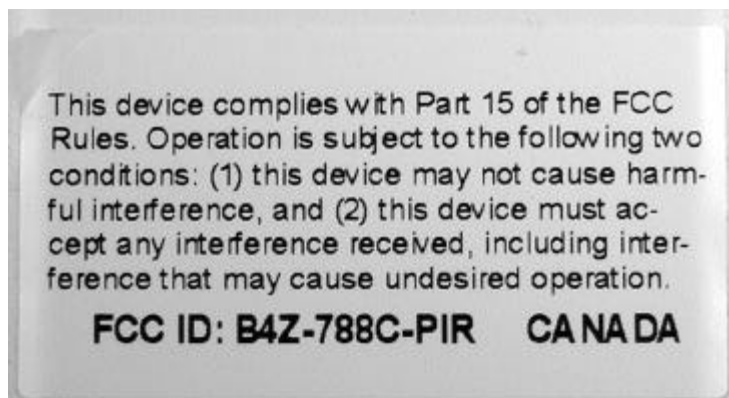

**Interactive Technologies Inc**

**EXHIBIT A  
ID Label / Location**

01/05/2001	<b>FCC ID: B4Z-788C-PIR</b>	
C:\WINNT\Profiles\nelson\Desktop\FCC Documintation\Submittles\A PIR\peices\id_label.DOC		