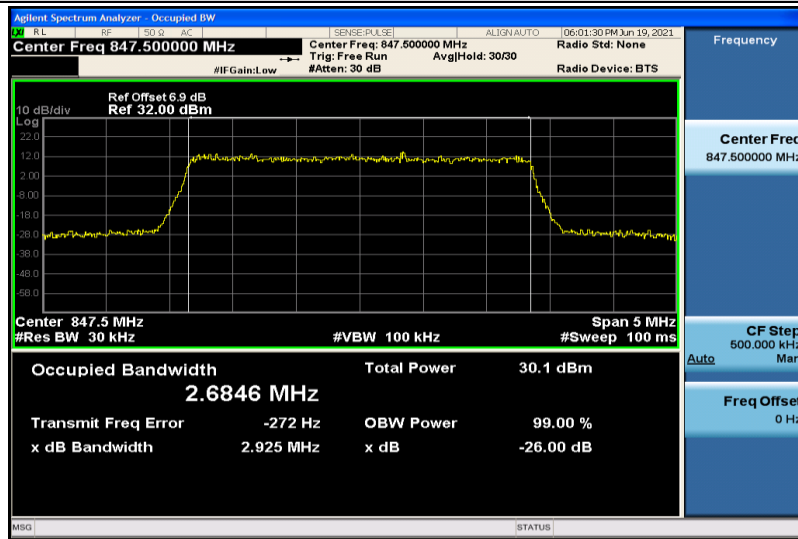

Band26-3MHz-QPSK-27025-15RB#0-2.6846