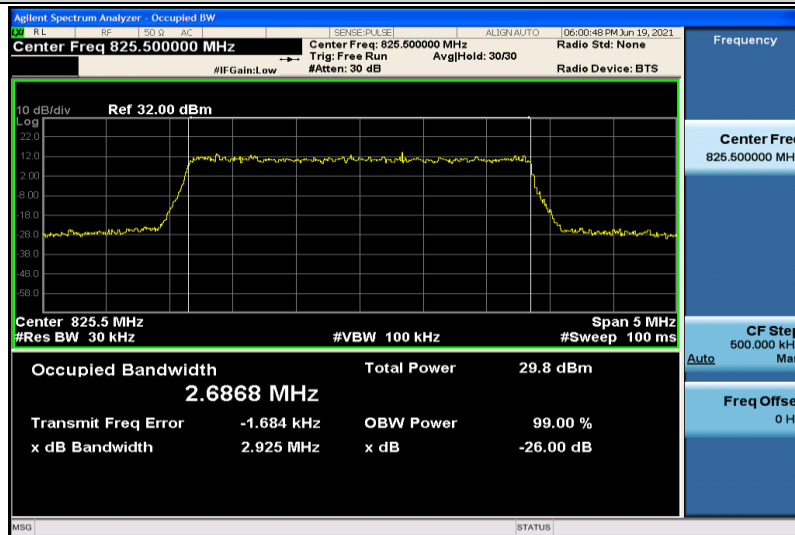

Band26-1.4MHz-QPSK-26915-6RB#0-1.0815

Band26-1.4MHz-QPSK-27033-6RB#0-1.0800

Band26-1.4MHz-16QAM-26797-6RB#0-1.0830

Band26-1.4MHz-16QAM-26915-6RB#0-1.0811

Band26-1.4MHz-16QAM-27033-6RB#0-1.0816

Band26-3MHz-QPSK-26805-15RB#0-2.6868