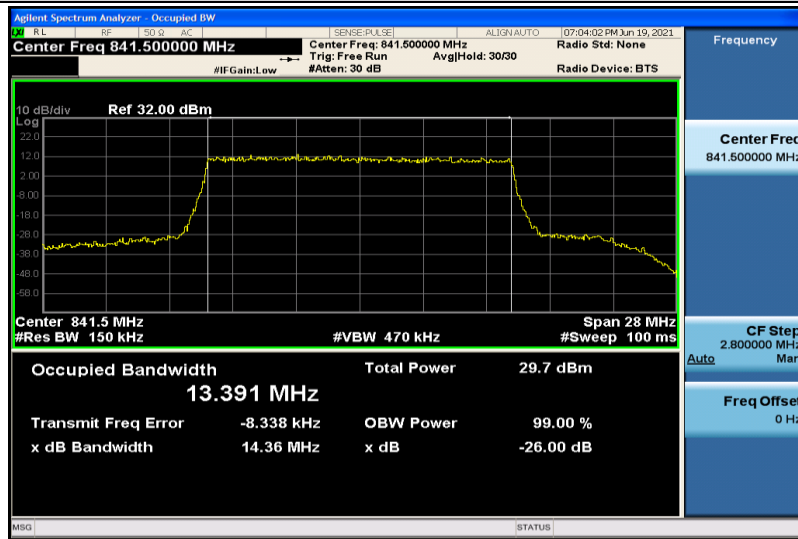

Band26-15MHz-QPSK-26915-75RB#0-13.394

Band26-15MHz-QPSK-26965-75RB#0-13.397

Band26-15MHz-16QAM-26865-75RB#0-13.411

Band26-15MHz-16QAM-26915-75RB#0-13.397

Band26-15MHz-16QAM-26965-75RB#0-13.391

8.4 Appendix D: Band Edge