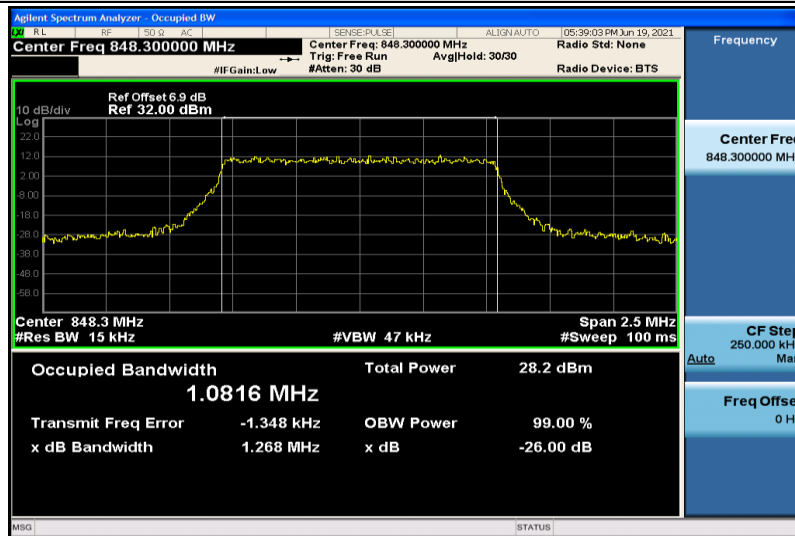

Band26-1.4MHz-QPSK-26915-6RB#0-1.0815

Band26-1.4MHz-QPSK-27033-6RB#0-1.0800

Band26-1.4MHz-16QAM-26797-6RB#0-1.0830

Band26-1.4MHz-16QAM-26915-6RB#0-1.0811

Band26-1.4MHz-16QAM-27033-6RB#0-1.0816

Band26-3MHz-QPSK-26805-15RB#0-2.6868