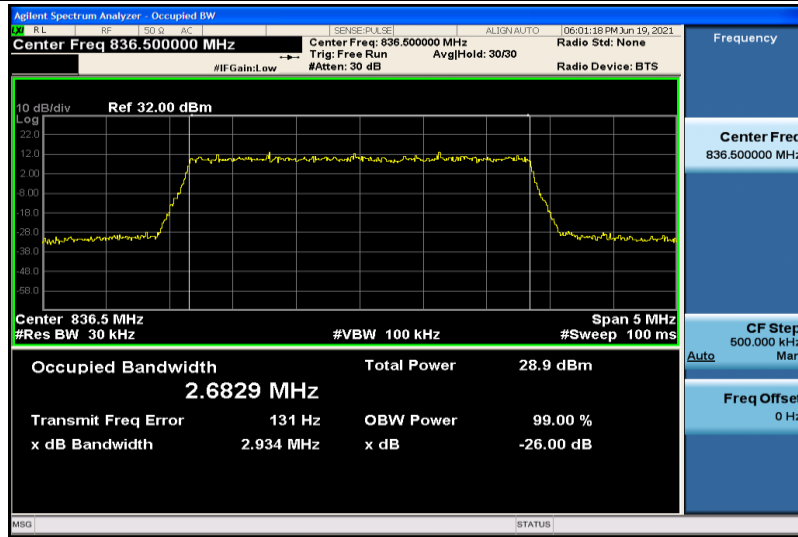

Band26-3MHz-16QAM-26915-15RB#0-2.6829