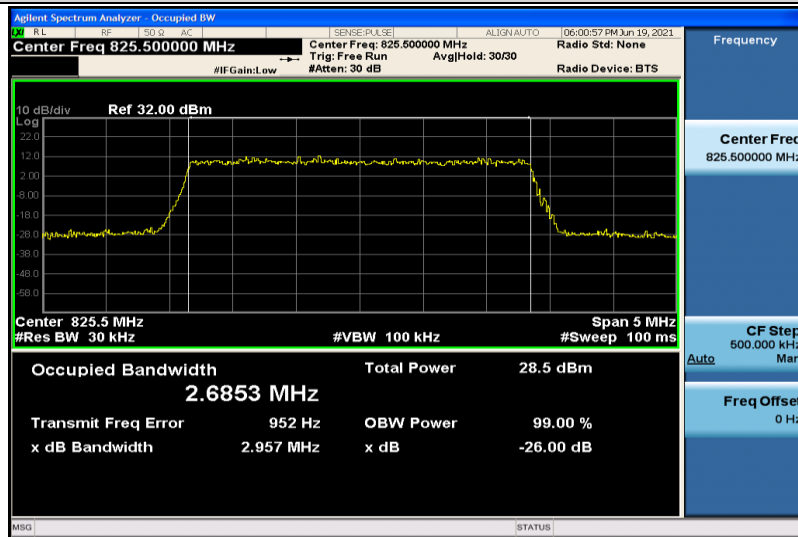

Band26-3MHz-16QAM-26805-15RB#0-2.6853