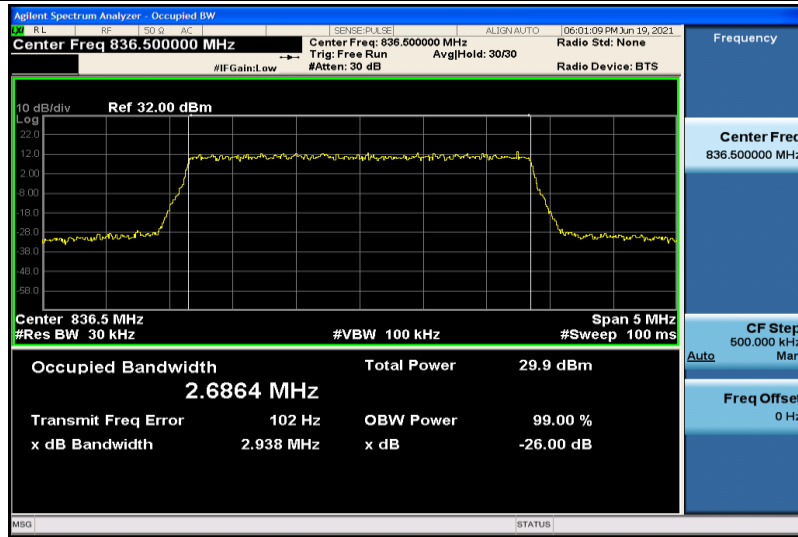

Band26-1.4MHz-QPSK-26915-6RB#0-1.0815

Band26-1.4MHz-QPSK-27033-6RB#0-1.0800

Band26-1.4MHz-16QAM-26797-6RB#0-1.0830

Band26-1.4MHz-16QAM-26915-6RB#0-1.0811

Band26-1.4MHz-16QAM-27033-6RB#0-1.0816

Band26-3MHz-QPSK-26805-15RB#0-2.6868