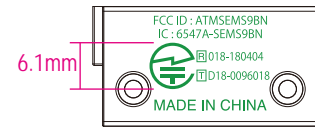

Band End Out

Color : PG-4.5

L side

R side

Color : PG-3

Slider Case

Color : PG-4.5

R side

L side

Left Side

79.5mm ×  
17mm

**K**