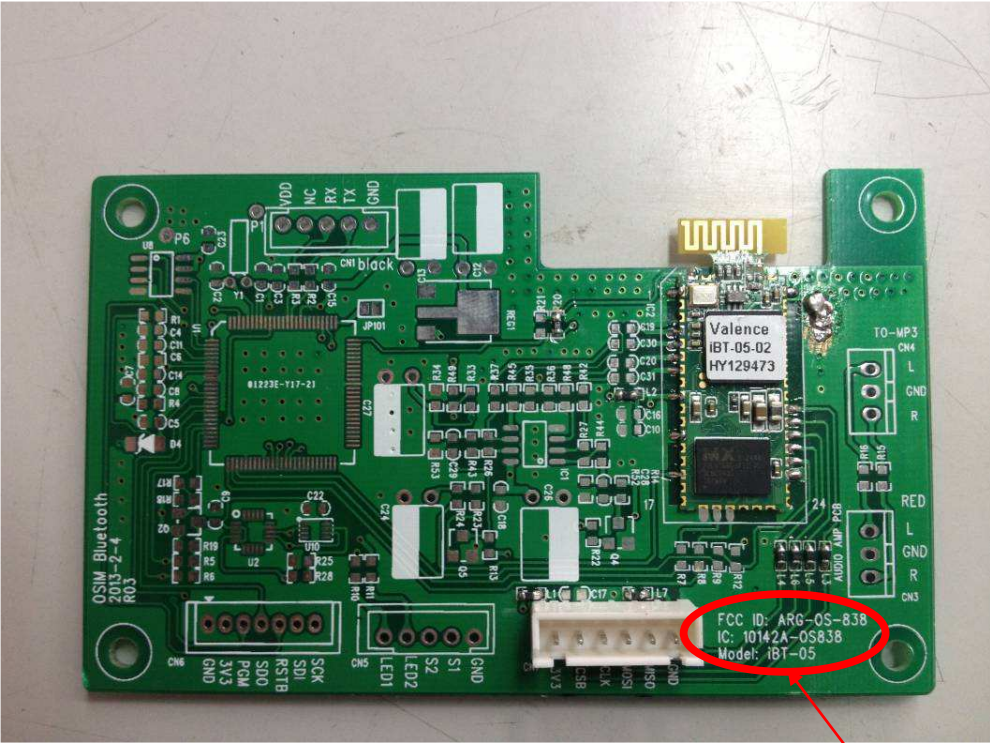

FCC ID: ARG-OS-838
IC: 10142A-OS838

FCC ID & IC Label

FCC ID: ARG-OS-838
IC: 10142A-OS838

EUT Size: 95mm * 59mm

Label Location

Note: The label would be printed directly on the EUT.