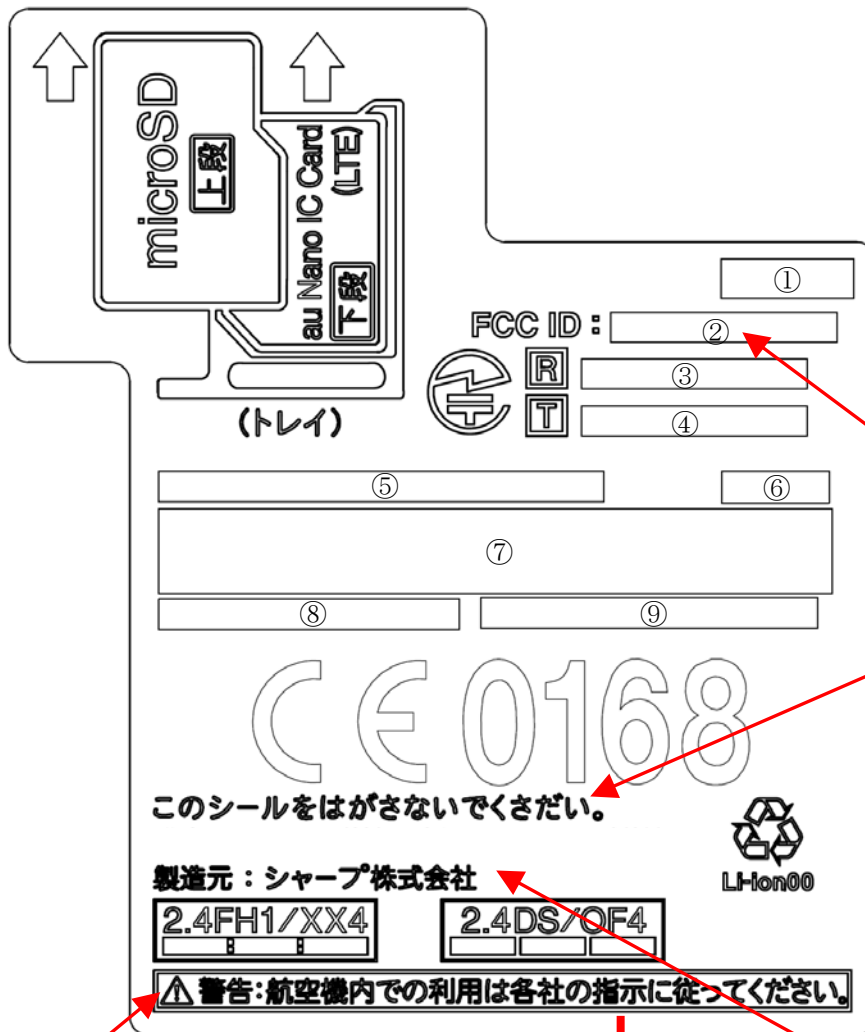

Model Name: SHF31

FCC ID Location (On Spec Label)

FCC ID: APYHRO00215

○Spec Label

- ① : Model Name
- ② : FCC ID Number
- ③ : TELEC Number
- ④ : JATE Number
- ⑤ : IMAE Number
- ⑥ : Product Country
- ⑦ : IMEI Bar code
- ⑧ : Production Year & Month
- ⑨ : Product Code

FCC ID: APYHRO00215

Don't remove this label.

Caution: Please follow the instruction of each company about use in the aircraft.

Manufacture/Applicant: SHARP Corp.

○Location