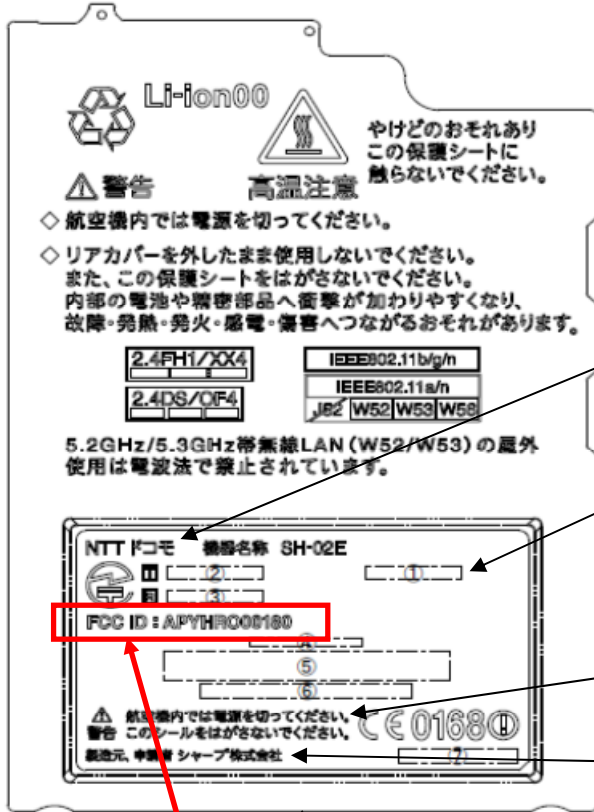

Model Name: SH-02E

Spec Label and Location

**FCC ID: APYHRO00180**

○Spec Label

Vendor : NTT DoCoMo

①	Color
②	Approval Number of JATE
③	Certification Number of TELEC
④	Production Years & Months
⑤	Bar Code of IMEI
⑥	IMEI (Production Serial Number)
⑦	Country of production

Caution : Turn off power in an aircraft. Don't remove this seal.

Manufacturer/Applicant : SHARP Corporation

**FCC ID**

○Location

The FCC ID for this device  
FCC ID: APYHRO00180 can be  
found under this cover.