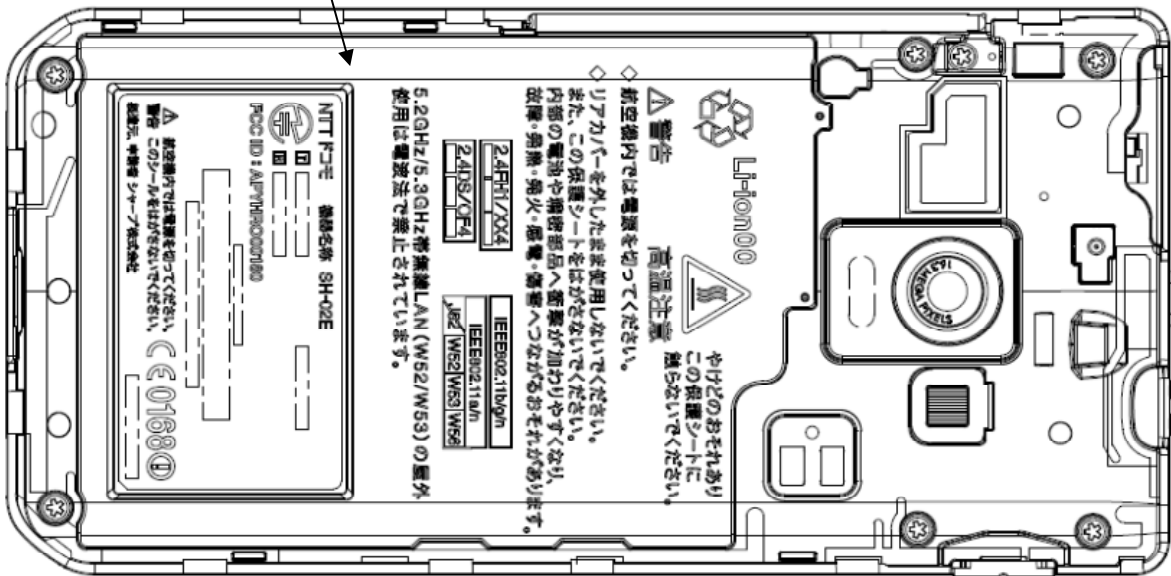

Model Name: SH-02E

Spec Label and Location

**FCC ID: APYHRO00180**

○Spec Label

Vendor : NTT DoCoMo

①	Color
②	Approval Number of JATE
③	Certification Number of TELEC
④	Production Years & Months
⑤	Bar Code of IMEI
⑥	IMEI (Production Serial Number)
⑦	Country of production

Caution : Turn off power in an aircraft. Don't remove this seal.

Manufacturer/Applicant : SHARP Corporation

**FCC ID**

○Location

The FCC ID for this device  
FCC ID: APYHRO00180 can be  
found under this cover.