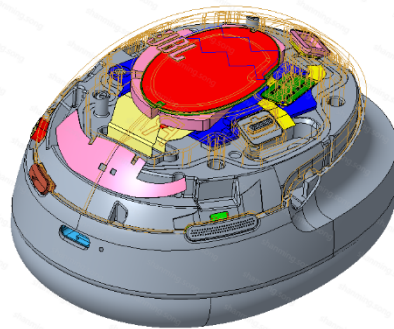

Photographs of EUT>

<Antenna Location>

Antenna on the right-side speaker

<Photographs of SAR Setup>

Inside of Headset with 0 cm Gap

Rear of Headset with 0 cm Gap