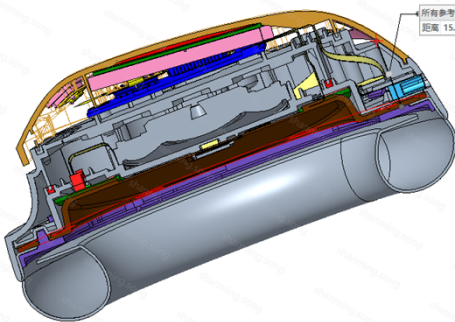

Photographs of EUT>

<Antenna Location>

Antenna on the right-side speaker

<Photographs of SAR Setup>

Inside of Headset with 0 cm Gap

Rear of Headset with 0 cm Gap