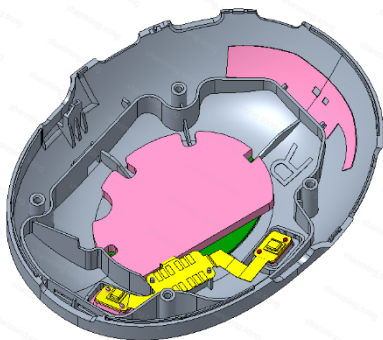

Photographs of EUT>

<Antenna Location>

Antenna on the right-side speaker

<Photographs of SAR Setup>

Inside of Headset with 0 cm Gap

Rear of Headset with 0 cm Gap