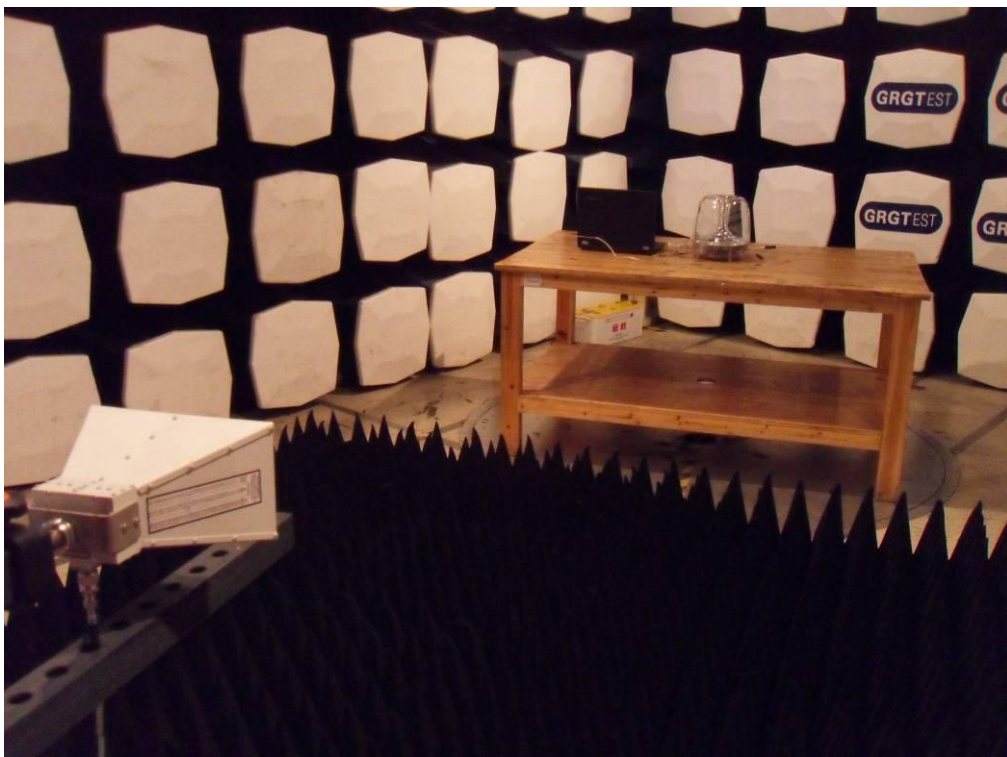

## Radiated Spurious Emission Test Setup

30MHz - 1GHz

Above 1GHz