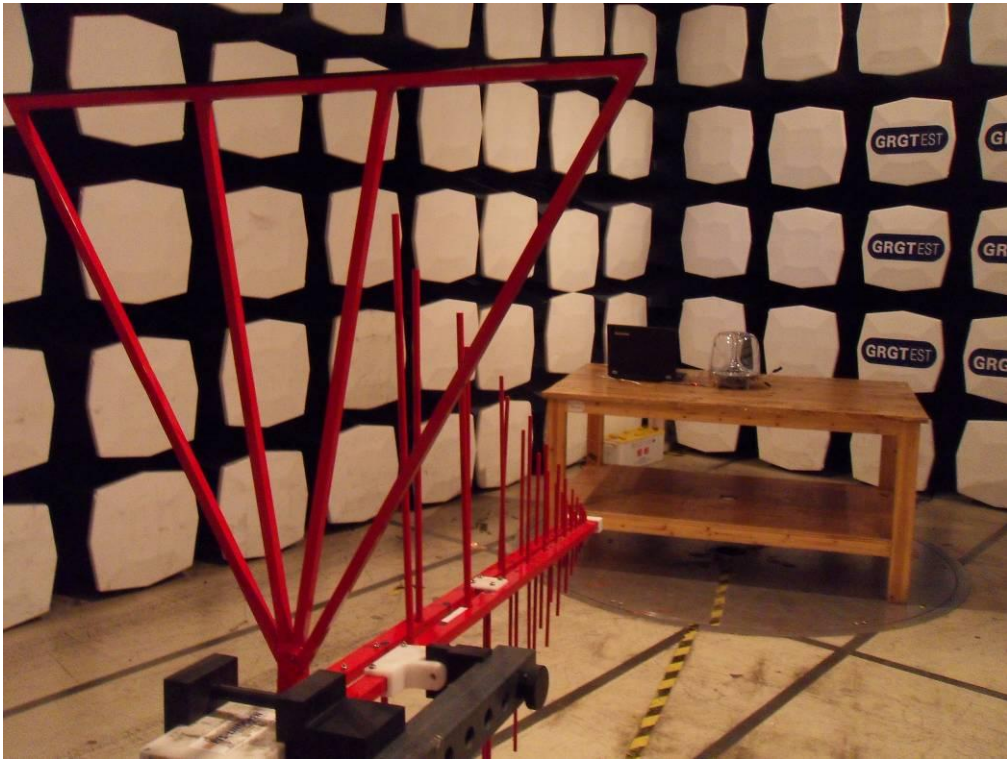

## Radiated Spurious Emission Test Setup

30MHz - 1GHz

Above 1GHz

## Conducted Emission Test Setup