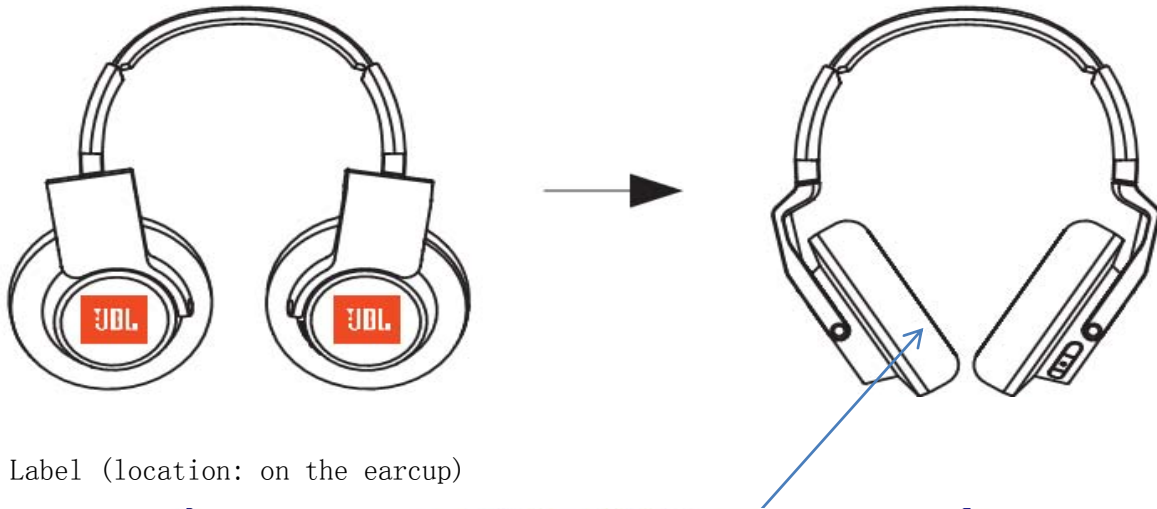

Label Location  
Model: S400BT

Label (location: on the earcup)