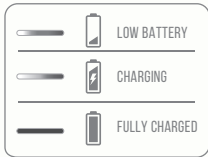

LED BEHAVIORS