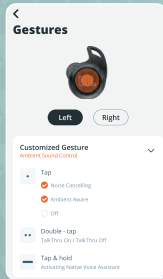

DO MORE WITH THE APP