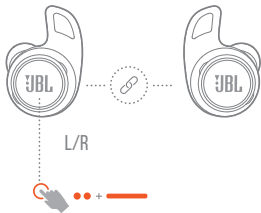

FACTORY RESET