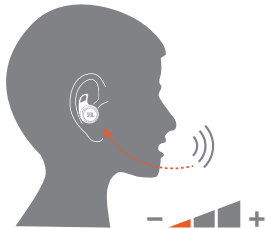

VOICEAWARE