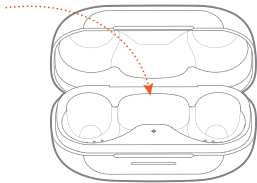

FIRST TIME USE