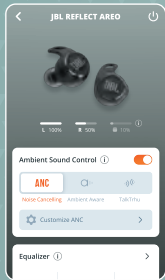

DO MORE WITH THE APP