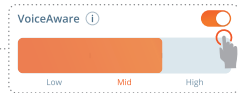

VOICEAWARE