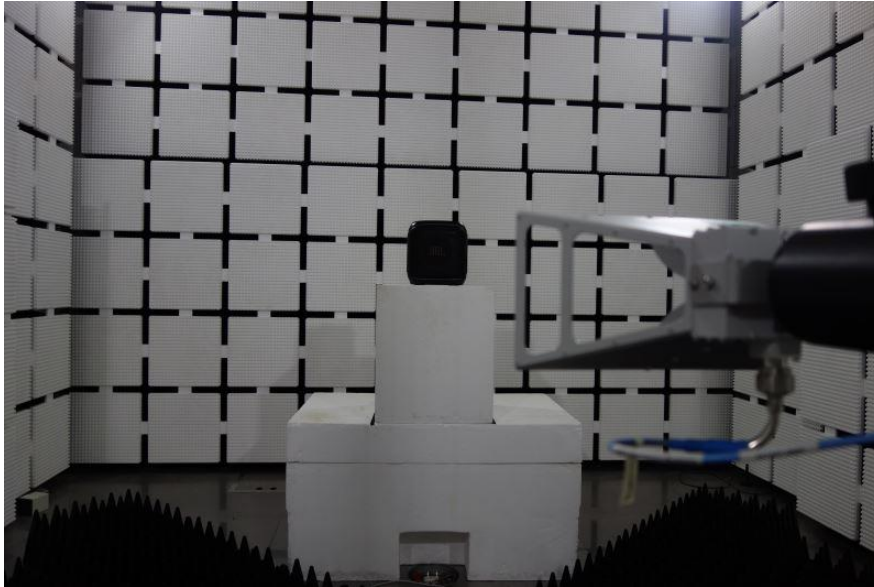

Appendix

Test Setup Photos

for SZCR2409003684AT

FCC ID: APIPBENCORE2

Test Setup Photo

Conducted Emissions at AC Power Line (150kHz-30MHz)

Radiated Emissions below 1GHz

Radiated Emissions Above 1GHz