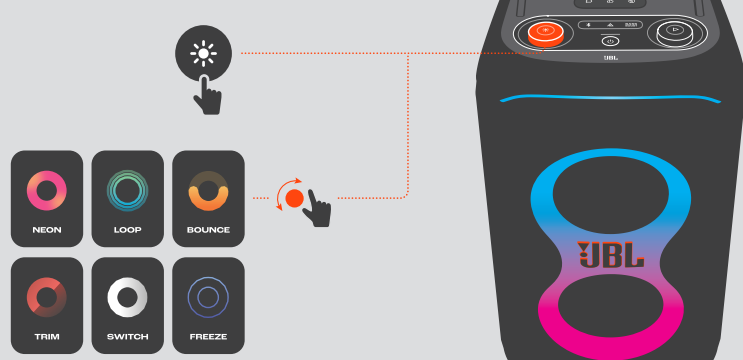

QUICK START GUIDE

PARTYBOX CLUB 120

WHAT'S IN THE BOX

* Power cord quantity and plug type vary by regions.

BLUETOOTH PAIRING

PLAY

LIGHTSHOW

Apply lightshow presets and more with the JBL PARTYBOX app.

APP

Download and install the JBL PARTYBOX app to get more from the product.

JBL PARTYBOX

MICROPHONE

GUITAR

MULTI-SPEAKER CONNECTION

CHARGING

SPLASH PROOF IPX4