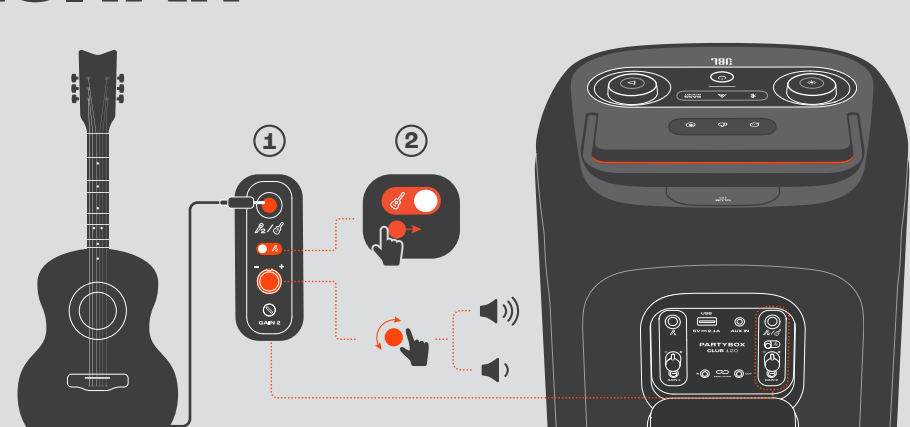

QUICK START GUIDE

PARTYBOX CLUB 120

WHAT'S IN THE BOX

* Power cord quantity and plug type vary by regions.

BLUETOOTH PAIRING

PLAY

LIGHTSHOW

Apply lightshow presets and more with the JBL PARTYBOX app.

APP

Download and install the JBL PARTYBOX app to get more from the product.

JBL PARTYBOX

MICROPHONE

GUITAR

MULTI-SPEAKER CONNECTION

CHARGING

SPLASH PROOF IPX4