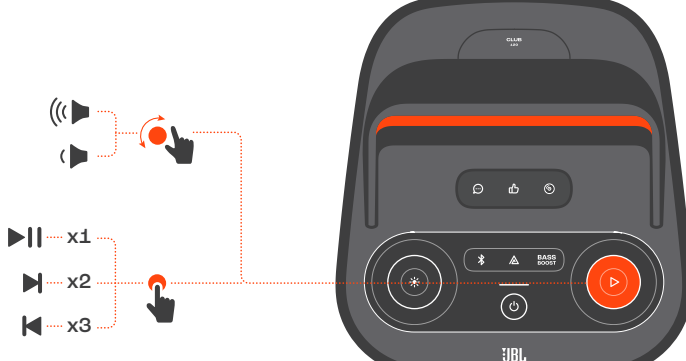

QUICK START GUIDE

PARTYBOX CLUB 120

WHAT'S IN THE BOX

* Power cord quantity and plug type vary by regions.

BLUETOOTH PAIRING

PLAY

LIGHTSHOW

Apply lightshow presets and more with the JBL PARTYBOX app.

APP

Download and install the JBL PARTYBOX app to get more from the product.

JBL PARTYBOX

MICROPHONE

GUITAR

MULTI-SPEAKER CONNECTION

CHARGING

SPLASH PROOF IPX4