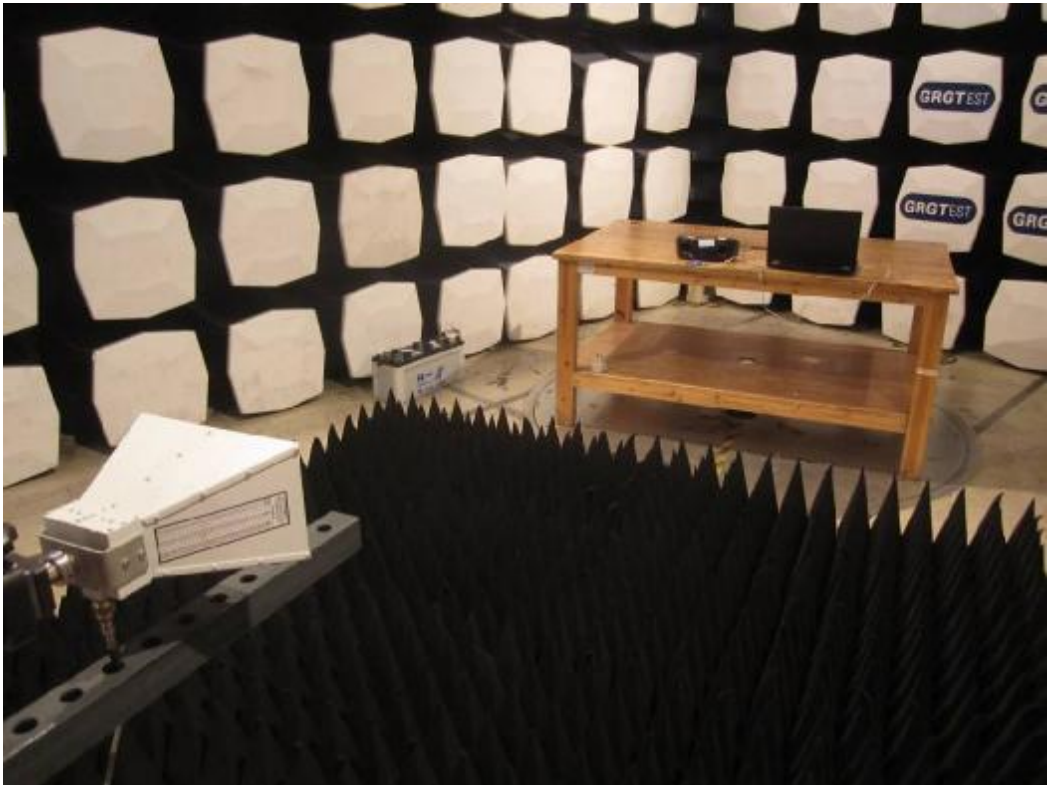

RADIATED SPURIOUS EMISSION TEST SETUP

30MHz - 1GHz

Above 1GHz

CONDUCTED EMISSION TEST SETUP