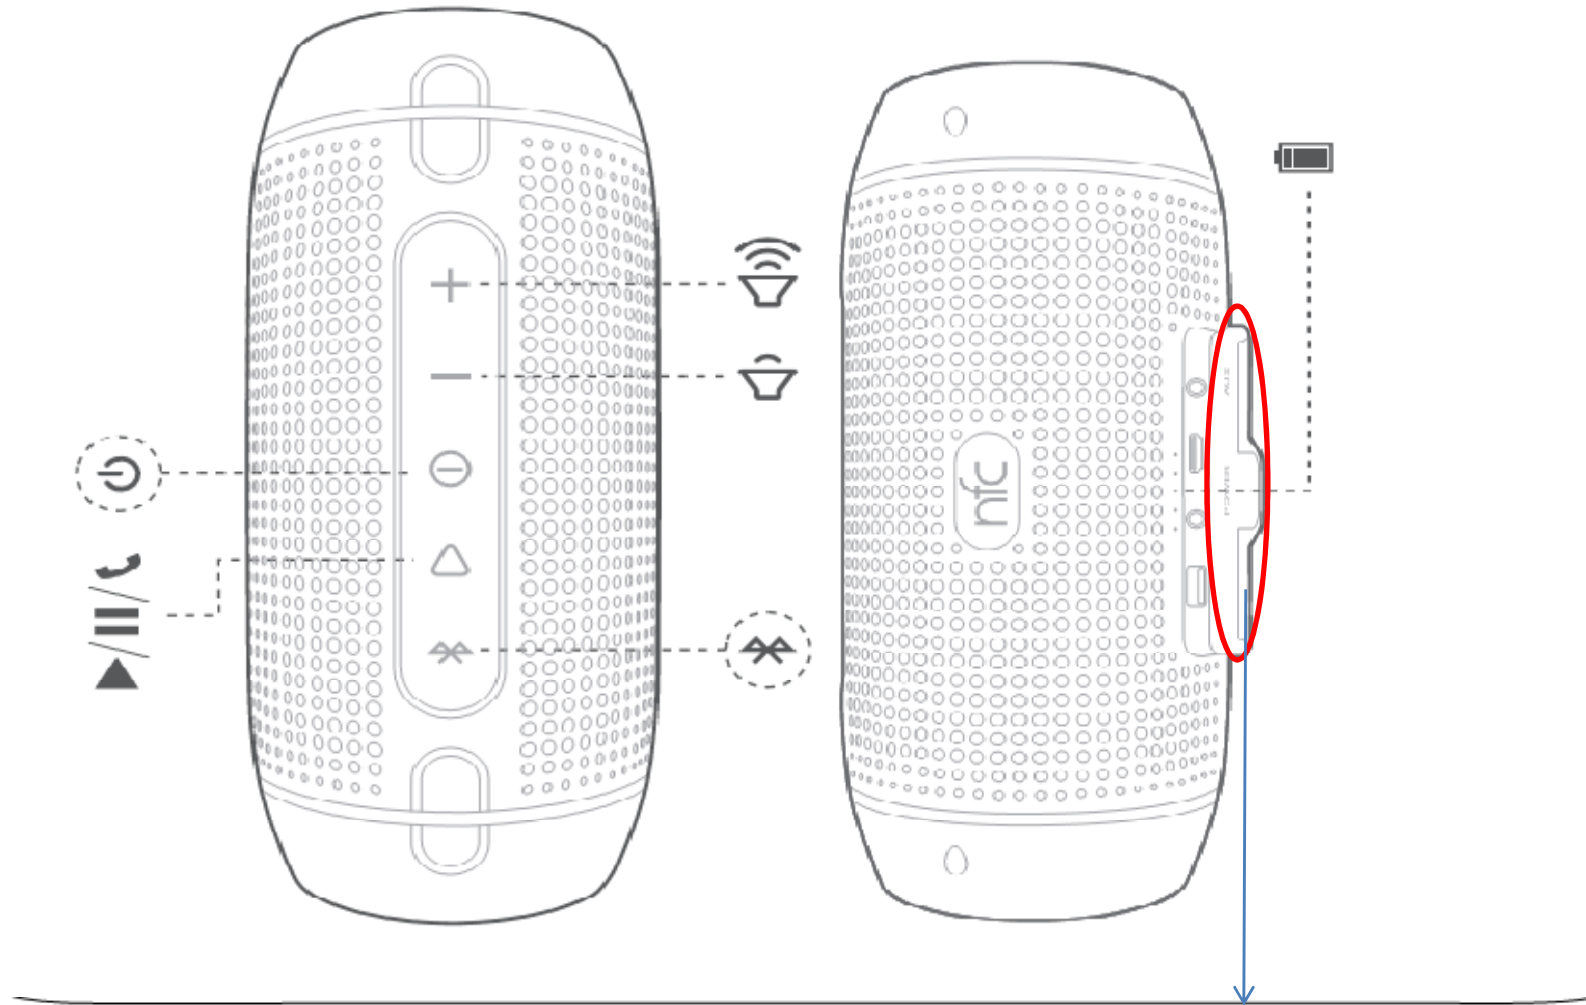

Front view

Rear view

Harman International Industries, Incorporated

MODEL/ 型号: INFINITY ONE FCC ID: APINFINITYONE IC: 6132A-INFINITYONE CMIIT ID: XXXXXXXX

Portable Bluetooth Speaker / Активная акустическая система / 蓝牙有源音箱 仅供非热带气候条件下安全使用

Made in China / 中国制造 / Сделано в Китае Input / 额定输入: 13V 1.7A ANATEL: XXXX-XX-XXXX

This device complies with Part 15 of the FCC rules and Industry Canada license-exempt RSS-Ren. Operation is subject to the following two conditions: (1) This device may not cause harmful interference and (2) this device must accept any interference received including interference that may cause undesired operation. CAN ICES-003(B) / NMB-003(B).