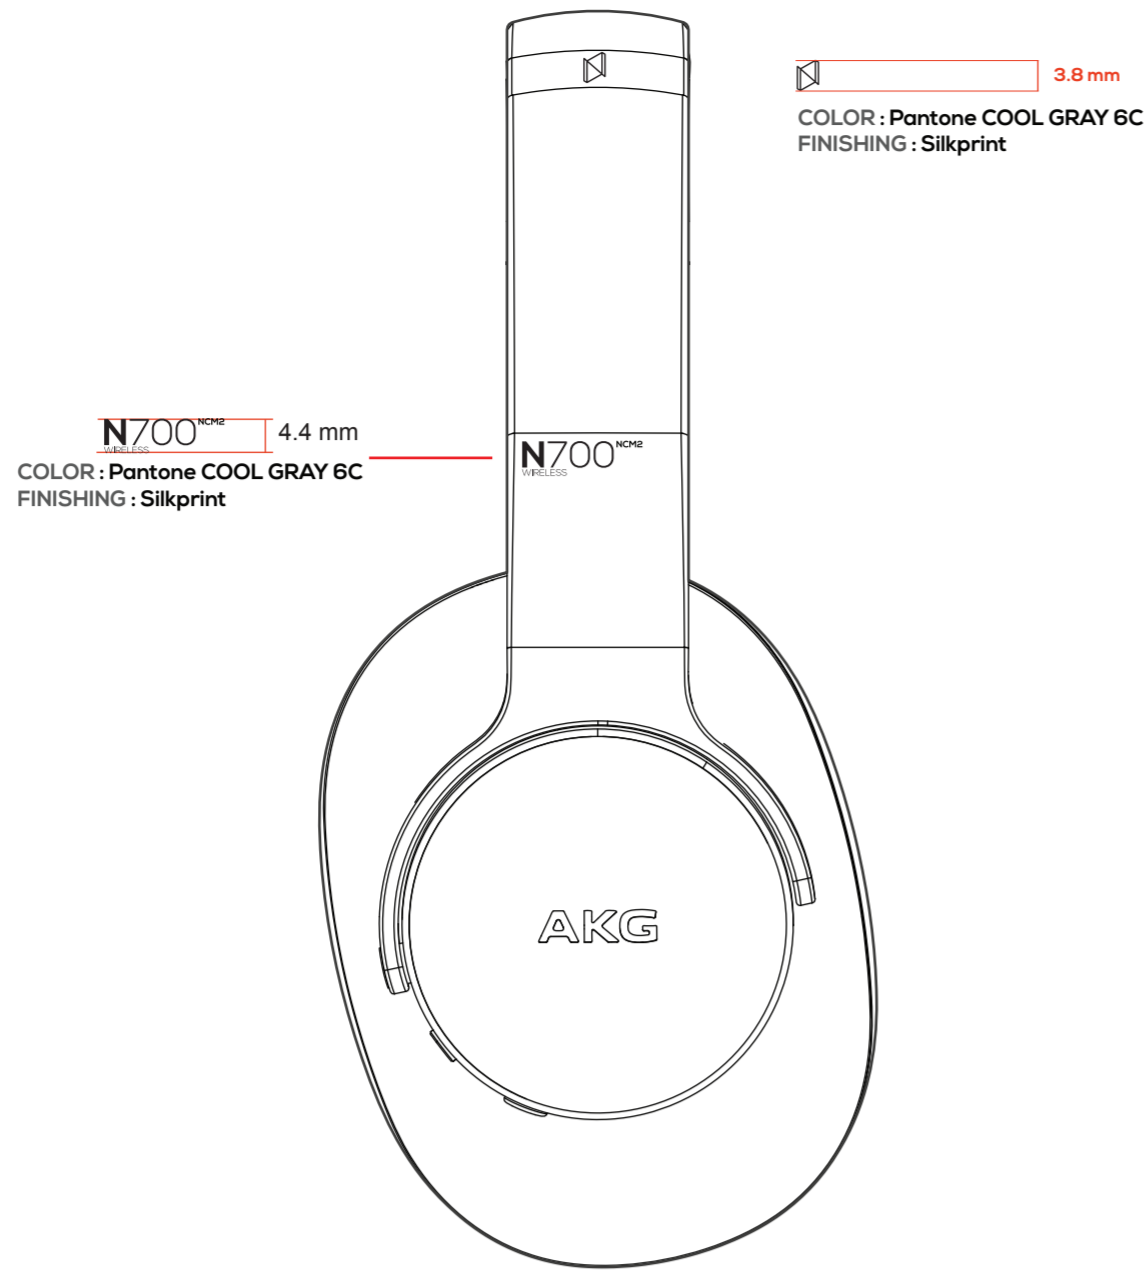

RIGHT

LEFT

EST 1947 VIENNA 2.1 mm
COLOR: Pantone COOL GRAY 6C
FINISHING: Silkprint

ESSENTIALLY DESIGNED 1.5 mm
COLOR: Pantone COOL GRAY 6C
FINISHING: Silkprint

COLOR: Pantone COOL GRAY 6C
FINISHING: Silkprint

COLOR: Pantone COOL GRAY 6C
FINISHING: Silkprint

L R 5.4 mm
COLOR: Pantone COOL GRAY 6C
FINISHING: Silkprint

COLOR: Pantone 10392C
FINISHING: Silkprint

31 mm
COLOR: FINISHING: High glossy in the mould

LEFT

RIGHT

COMPLIANTS
COLOR: DARK GREY
FINISHING: LASER ETCHING

1.5 mm
COLOR: Pantone Black 6C
FINISHING: LOGO HIGH GLOSSY IN THE MOULD

COLOR: 10392 C
FINISHING: LASER ETCHING

1.5 mm

5 mm

4.3 mm

AKG 7 mm
COLOR: 10392 C
FINISHING: LASER ETCHING

COLOR: 10392 C
FINISHING: LASER ETCHING

1.5 mm

1.5 mm

COLOR: 10392 C
FINISHING: LASER ETCHING

LEFT

RIGHT

COMPLIANTS
COLOR: 10392 C
FINISHING: SILK Print

COLOR: 10392 C
FINISHING: LASER ETCHING