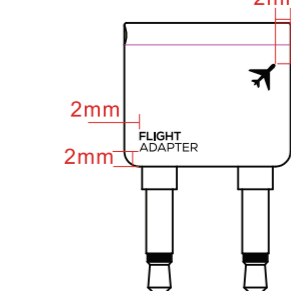

COLOR: 10392 C
FINISHING: LASER ETCHING

1.5 mm

1.5 mm

COLOR: 10392 C
FINISHING: LASER ETCHING

LEFT

RIGHT

COMPLIANTS
COLOR: 10392 C
FINISHING: SILK Print

COLOR: 10392 C
FINISHING: LASER ETCHING