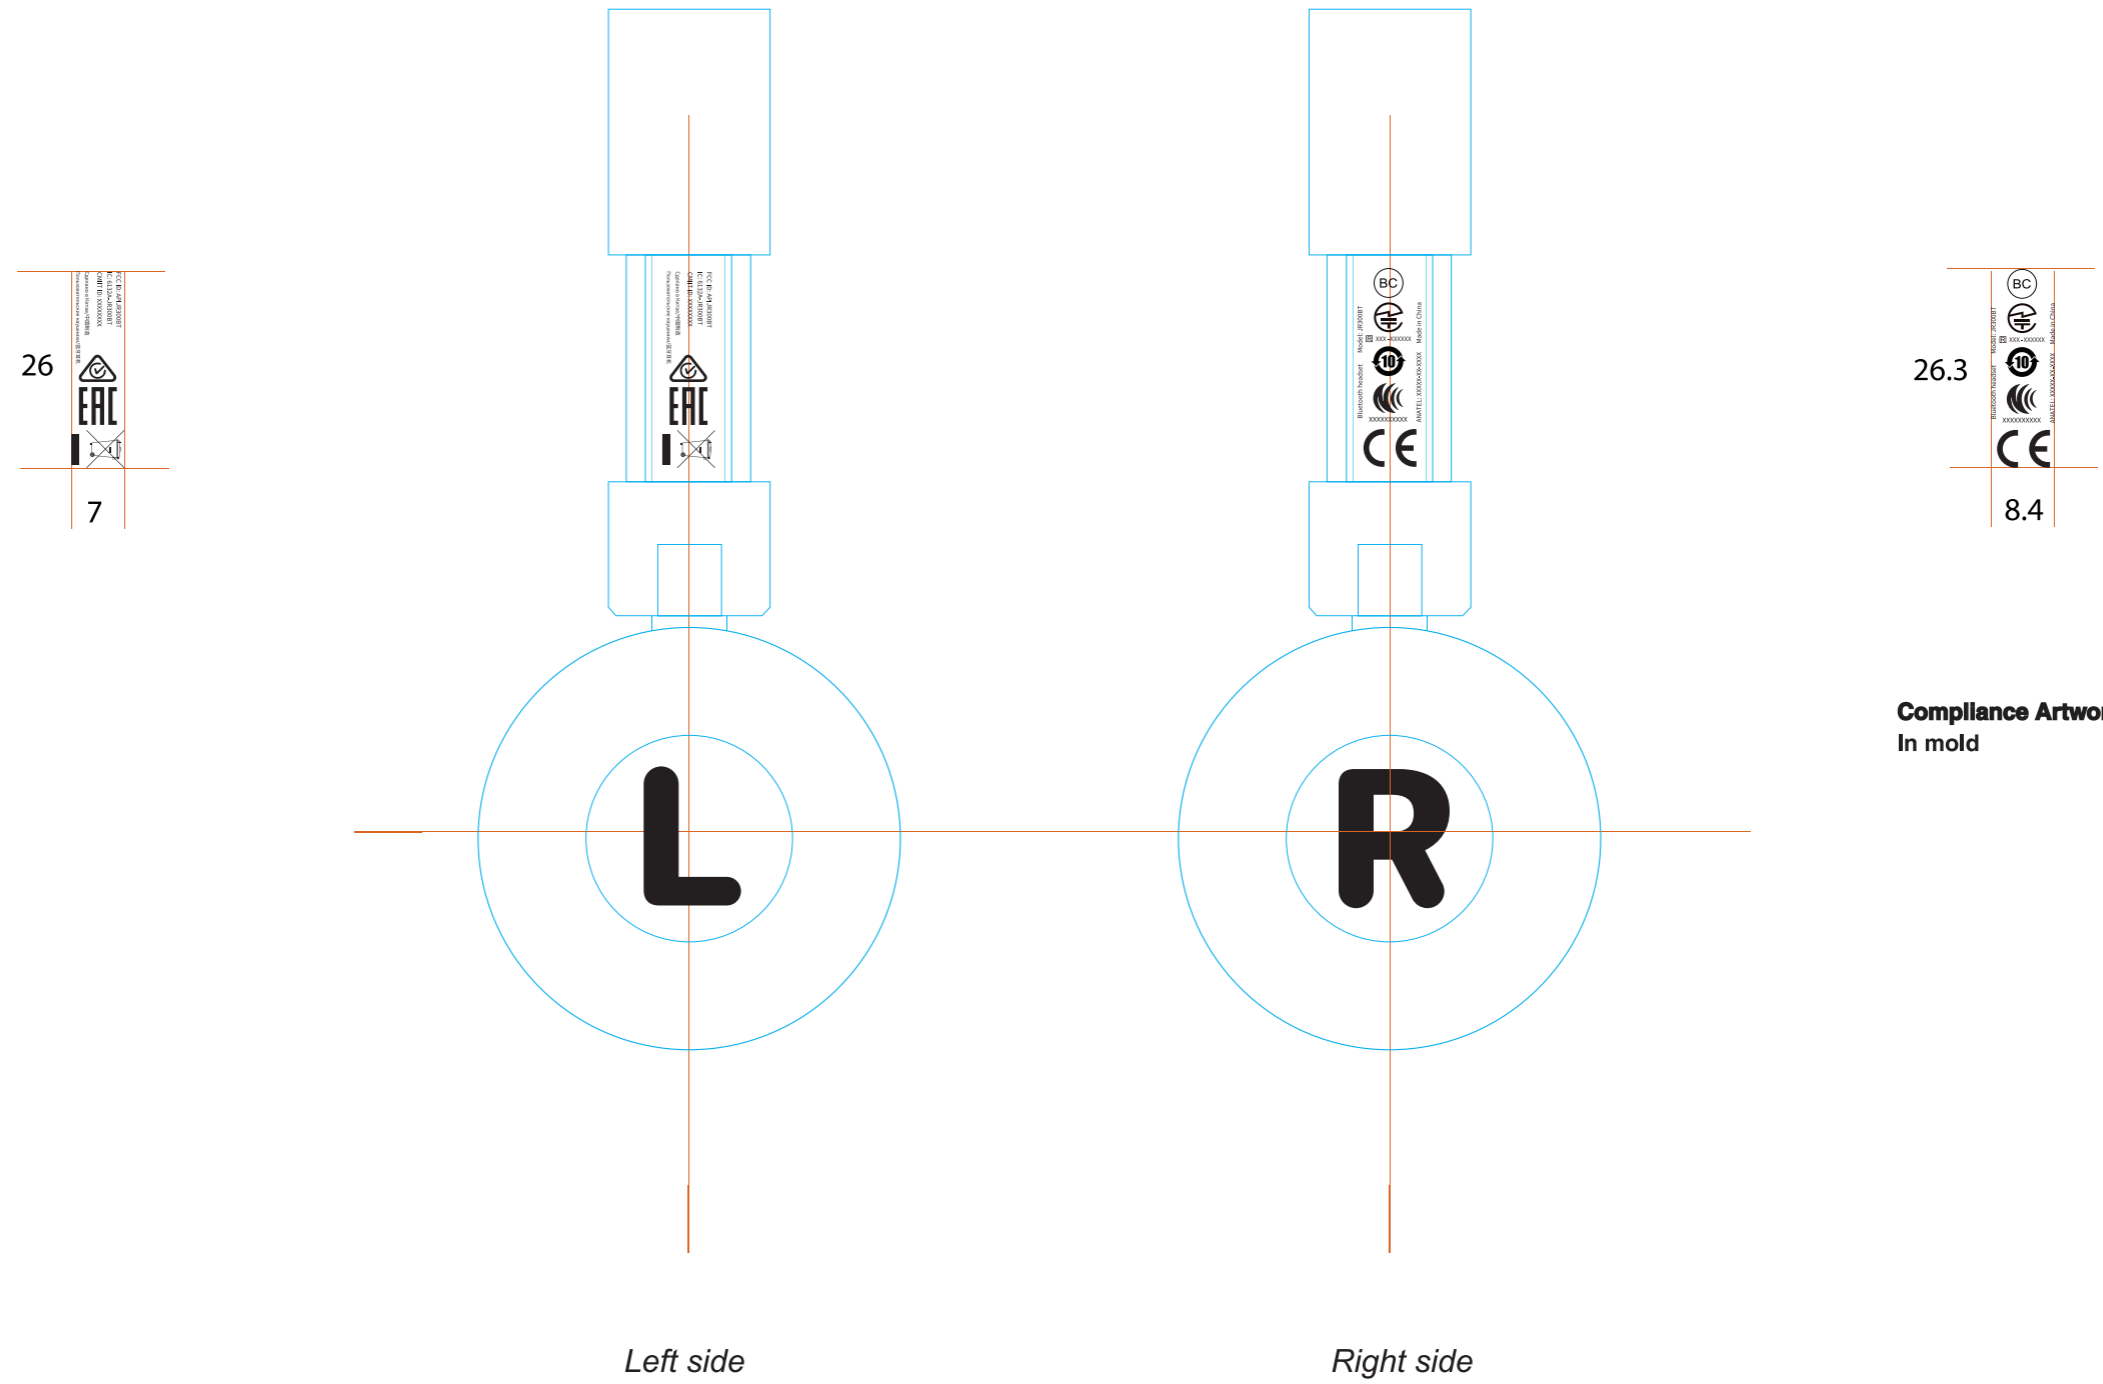

# JBL JR300 BT COMPLIANCE ARTWORK

2017-05-03 SCALE 1:1

There is no space to insert the label statement 15.19(a)(3) on the JR300BT. Customer can be confirmed the statement in the manual