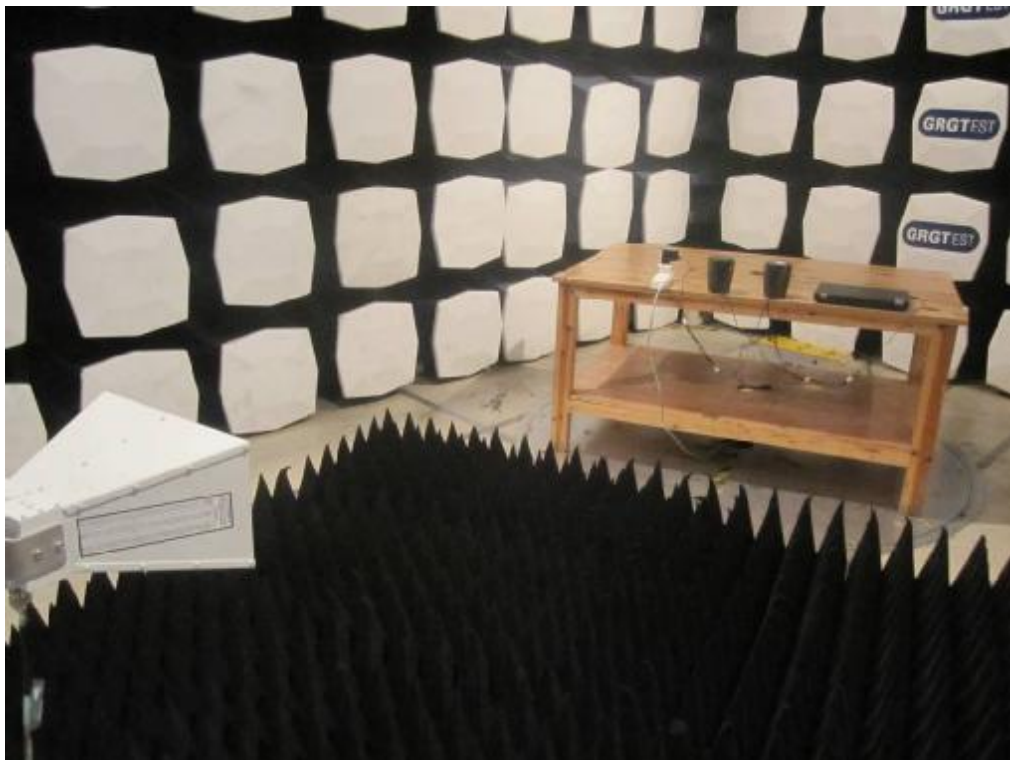

Radiated Spurious Emission Test Setup

30MHz - 1GHz

Above 1GHz

Conducted Emission Test Setup