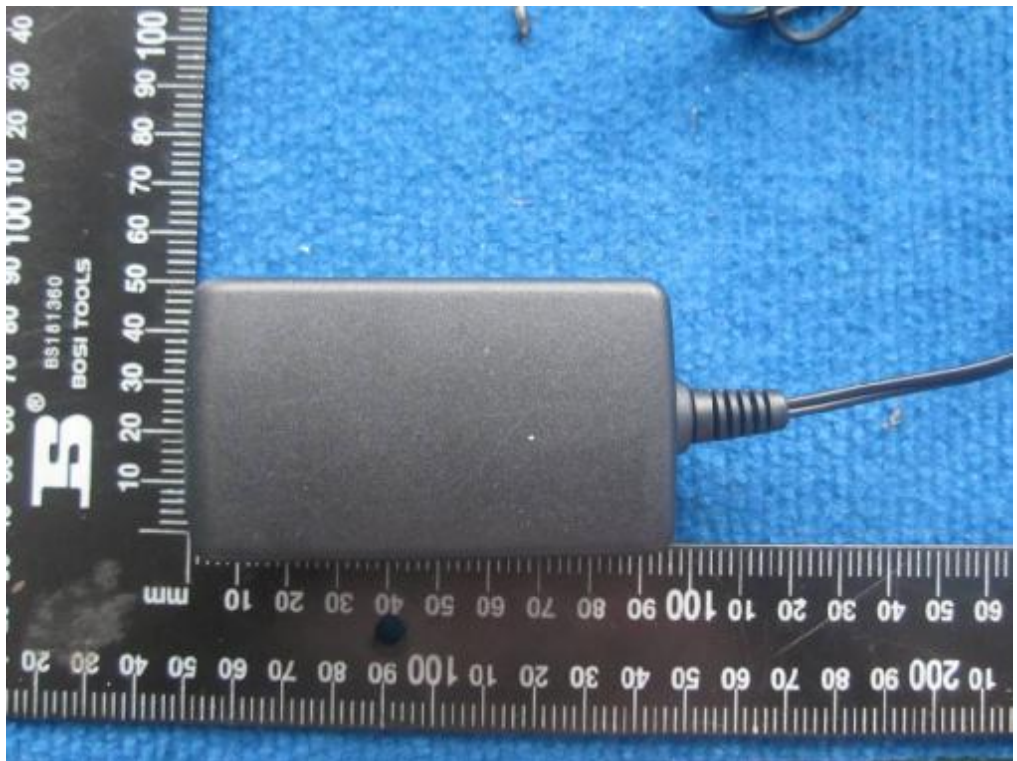

Adapter: YJS020F-1201500D

Adapter: SSA-18W-12 EU 120150