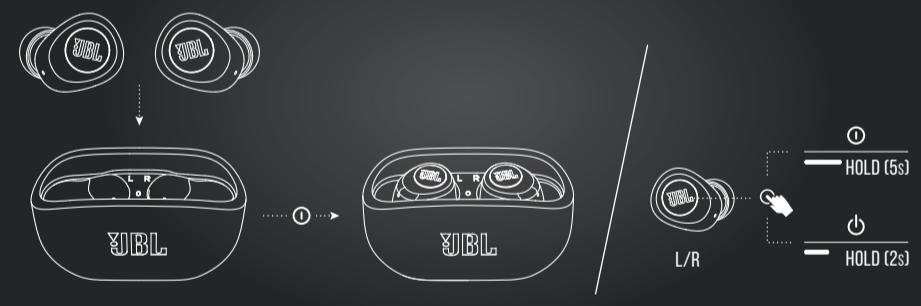

QUICK START GUIDE

FPO

WAVE100 TWS

WHAT'S IN THE BOX

HOW TO WEAR

FIRST TIME USE

POWER ON & CONNECT

DUAL CONNECT

BUTTON COMMAND

- PRESS x 1
- ••• PRESS x 2
- •••• PRESS x 3
- HOLD (2s)

POWER OFF

MANUAL CONTROLS

- PRESS x 1
- •••• PRESS x 4
- HOLD (5s)

CHARGING

LED BEHAVIORS

TECH SPEC

Model: WAVE100TWS
Driver Size: 8 mm / 0.31" Dynamic Driver
Power supply: 5 V --- 1 A
Weight: 46.3 g / 0.102 lbs
Earpiece: 5.1 g / 0.011 lbs (10.2 g / 0.022 lbs combined)
Charging case: 36.1 g / 0.08 lbs
Headset battery type: Lithium-ion Battery (46 mAh / 3.7 V)
Charging case battery type: Lithium-ion Battery (550 mAh / 3.7 V)
Charging time: 2 hrs from empty
Music playtime with BT on: up to 5 hrs
Frequency Response: 20 Hz - 20 kHz
Impedance: 16 ohm
Sensitivity: 106.5 dB SPL @ 1kHz
Maximum SPL: 94 dB
Microphone sensitivity: -6.4 dBV @ 1 kHz / Pa
Bluetooth version: 5.0
Bluetooth profile version: A2DP V1.3 AVRCP V1.6 HFP V1.7
Bluetooth transmitter frequency range: 2.4 - 2.4835 GHz
Bluetooth transmitter power: 10 dbm
Bluetooth transmitter modulation: GFSK, π/4-DQPSK, 8-DPSK
Maximum operation temperature: 45°C