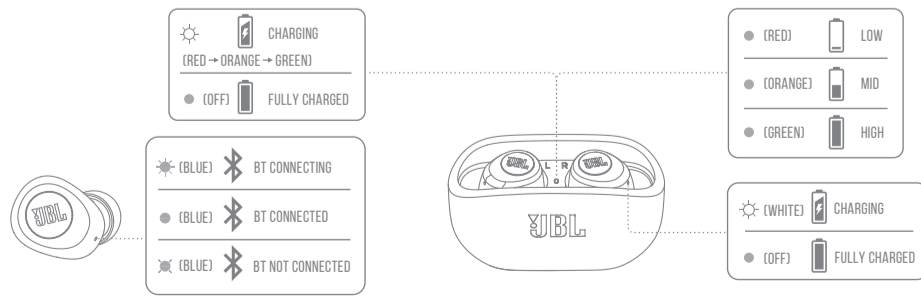

LED BEHAVIORS

TECH SPEC

Model: WAVE100TWS
Driver Size: 8 mm / 0.31" Dynamic Driver
Power supply: 5 V --- 1 A
Weight: 46.3 g / 0.102 lbs
Earpiece: 5.1 g / 0.011 lbs (10.2 g / 0.022 lbs combined)
Charging case: 36.1 g / 0.08 lbs
Headset battery type: Lithium-ion Battery (46 mAh / 3.7 V)
Charging case battery type: Lithium-ion Battery (550 mAh / 3.7 V)
Charging time: 2 hrs from empty
Music playtime with BT on: up to 5 hrs
Frequency Response: 20 Hz - 20 kHz
Impedance: 16 ohm
Sensitivity: 106.5 dB SPL @ 1kHz
Maximum SPL: 94 dB
Microphone sensitivity: -6.4 dBV @ 1 kHz / Pa
Bluetooth version: 5.0
Bluetooth profile version: A2DP V1.3 AVRCP V1.6 HFP V1.7
Bluetooth transmitter frequency range: 2.4 - 2.4835 GHz
Bluetooth transmitter power: 10 dbm
Bluetooth transmitter modulation: GFSK, π/4-DQPSK, 8-DPSK
Maximum operation temperature: 45°C