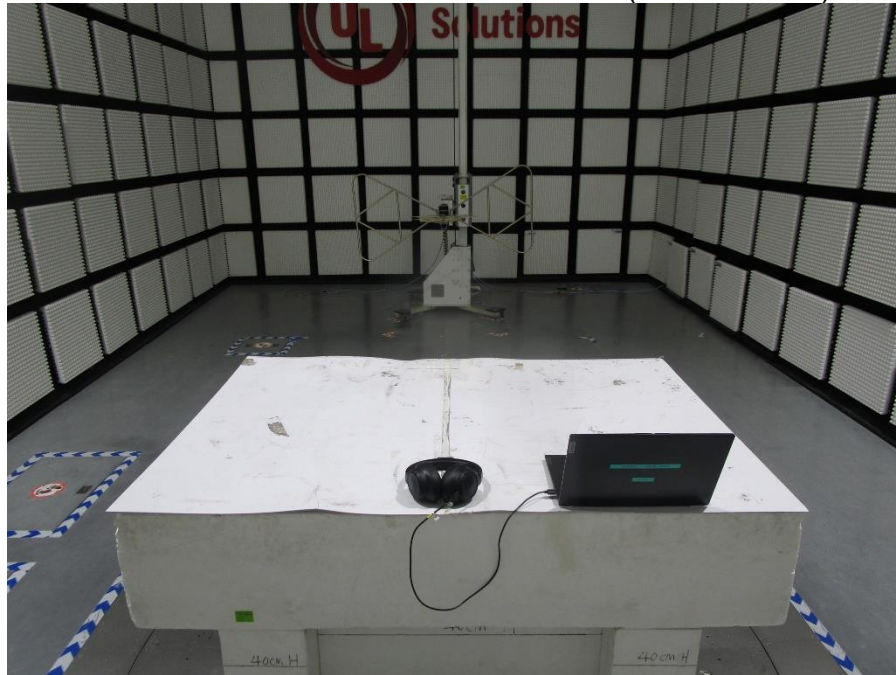

Appendix II

Setup Photographs

**RADIATED RF MEASUREMENT SETUP (ABOVE 1 GHz)
MEASUREMENT POSITION**

MEASUREMENT POSITION (X axis)

MEASUREMENT POSITION (Y axis)

MEASUREMENT POSITION (Z axis)

RADIATED RF MEASUREMENT SETUP (30MHz~1GHz)

RADIATED RF MEASUREMENT SETUP (Below 30MHz)

POWERLINE CONDUCTED EMISSIONS MEASUREMENT SETUP