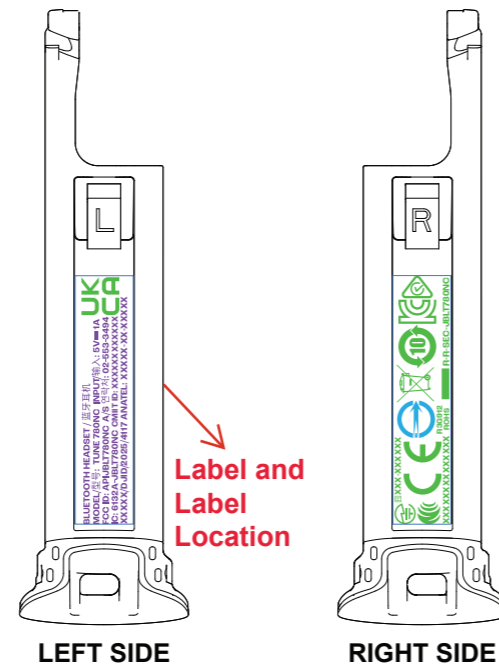

JBL TUNE 780NC

Label :
 Correct certificate number will be placed on products during mass production.

LEFT SIDE

RIGHT SIDE

Note: This label will be permanently engraved on this device and the label is located at left side.