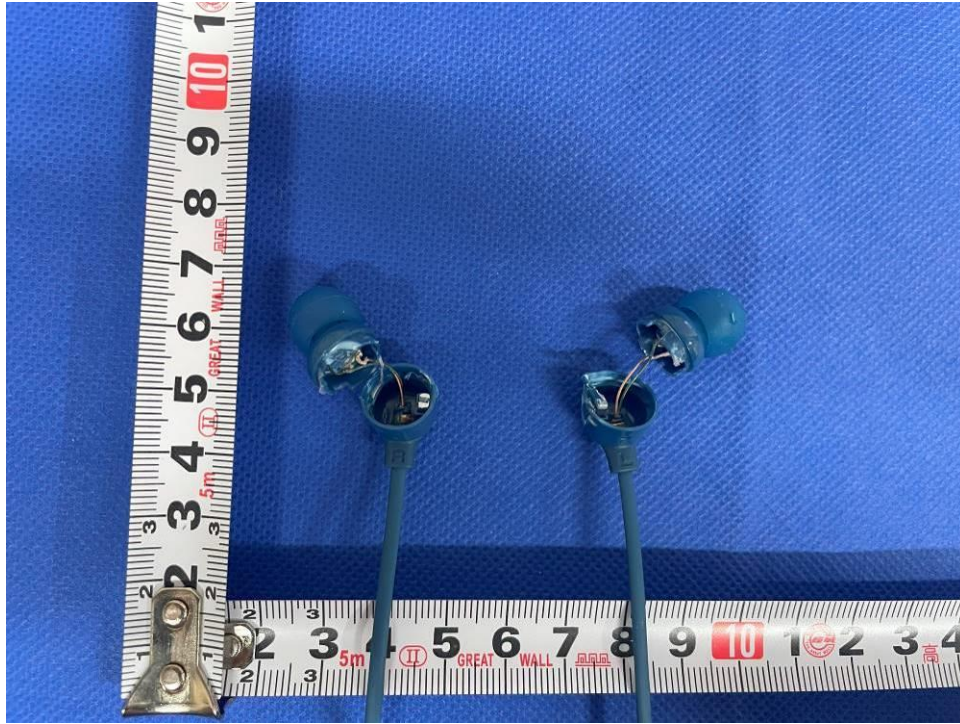

# Photo Documentation

Product: BLUETOOTH HEADSET

Type Designation: TUNE 135BT

Figure 7: Internal view of EUT

Figure 8: Battery view