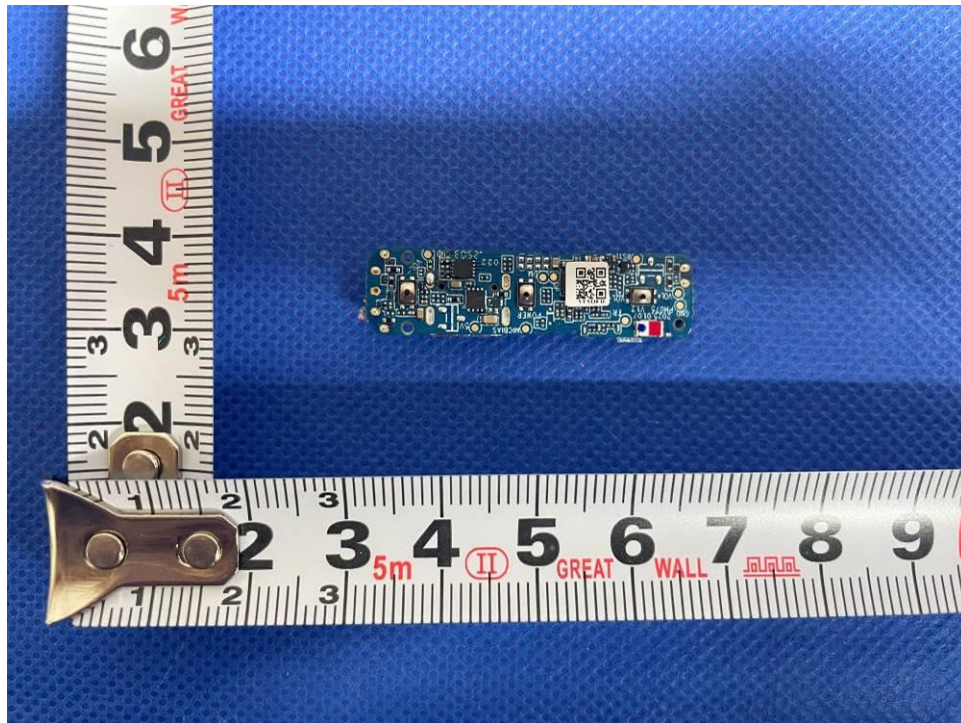

# Photo Documentation

Page 1 of 5

Product: BLUETOOTH HEADSET

Type Designation: TUNE 135BT

Figure 1: Internal view of EUT

Figure 2: Internal view of EUT

# Photo Documentation

Product: BLUETOOTH HEADSET

Type Designation: TUNE 135BT

Figure 3: Top view of main board

Figure 4: Bottom view of main board

# Photo Documentation

Product: BLUETOOTH HEADSET

Type Designation: TUNE 135BT

Figure 5: Internal view of EUT

Figure 6: Internal view of EUT

# Photo Documentation

Product: BLUETOOTH HEADSET

Type Designation: TUNE 135BT

Figure 7: Internal view of EUT

Figure 8: Battery view