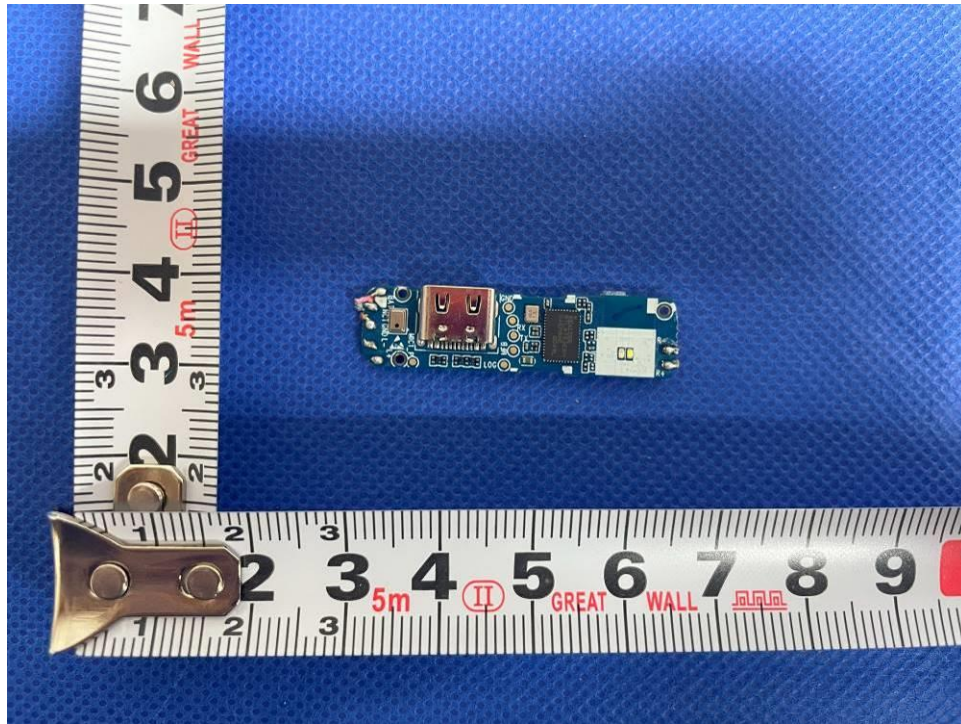

# Photo Documentation

Page 1 of 5

Product: BLUETOOTH HEADSET

Type Designation: TUNE 135BT

Figure 1: Internal view of EUT

Figure 2: Internal view of EUT

# Photo Documentation

Product: BLUETOOTH HEADSET

Type Designation: TUNE 135BT

Figure 3: Top view of main board

Figure 4: Bottom view of main board

# Photo Documentation

Product: BLUETOOTH HEADSET

Type Designation: TUNE 135BT

Figure 5: Internal view of EUT

Figure 6: Internal view of EUT

# Photo Documentation

Product: BLUETOOTH HEADSET

Type Designation: TUNE 135BT

Figure 7: Internal view of EUT

Figure 8: Battery view