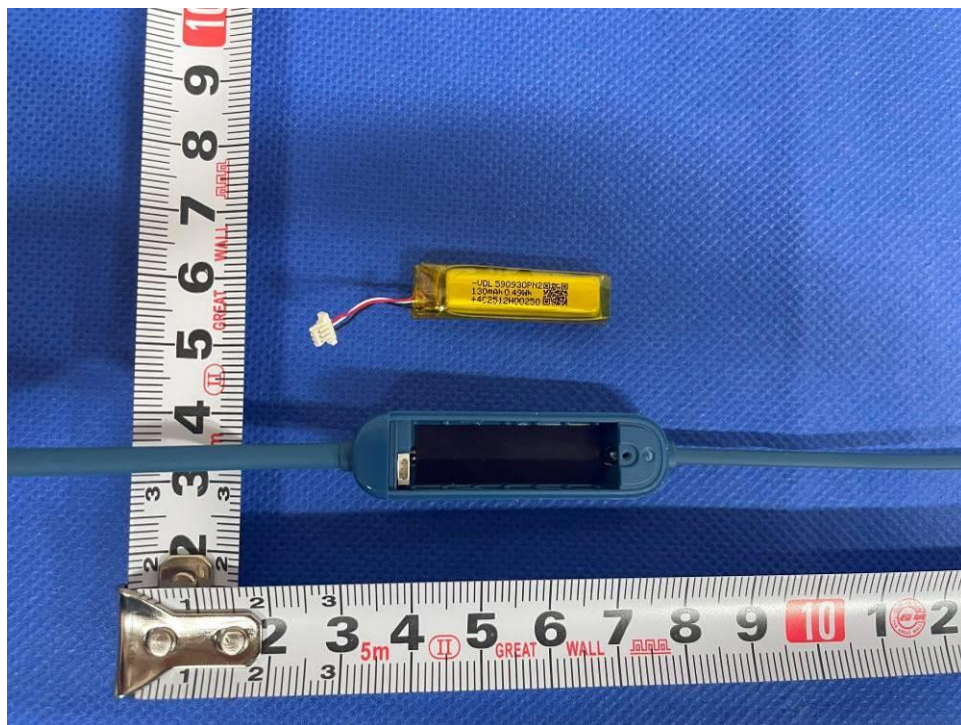

# Photo Documentation

Product: BLUETOOTH HEADSET

Type Designation: TUNE 135BT

Figure 3: Top view of main board

Figure 4: Bottom view of main board

# Photo Documentation

Product: BLUETOOTH HEADSET

Type Designation: TUNE 135BT

Figure 5: Internal view of EUT

Figure 6: Internal view of EUT