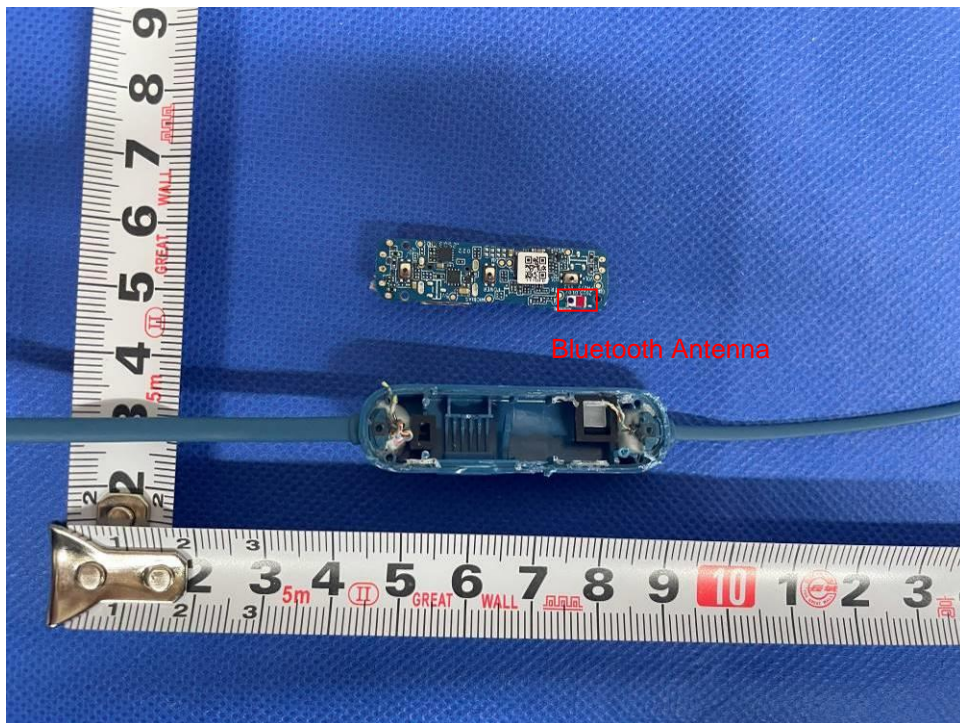

# Photo Documentation

Page 1 of 5

Product: BLUETOOTH HEADSET

Type Designation: TUNE 135BT

Figure 1: Internal view of EUT

Figure 2: Internal view of EUT

# Photo Documentation

Product: BLUETOOTH HEADSET

Type Designation: TUNE 135BT

Figure 3: Top view of main board

Figure 4: Bottom view of main board

# Photo Documentation

Product: BLUETOOTH HEADSET

Type Designation: TUNE 135BT

Figure 5: Internal view of EUT

Figure 6: Internal view of EUT

# Photo Documentation

Product: BLUETOOTH HEADSET

Type Designation: TUNE 135BT

Figure 7: Internal view of EUT

Figure 8: Battery view