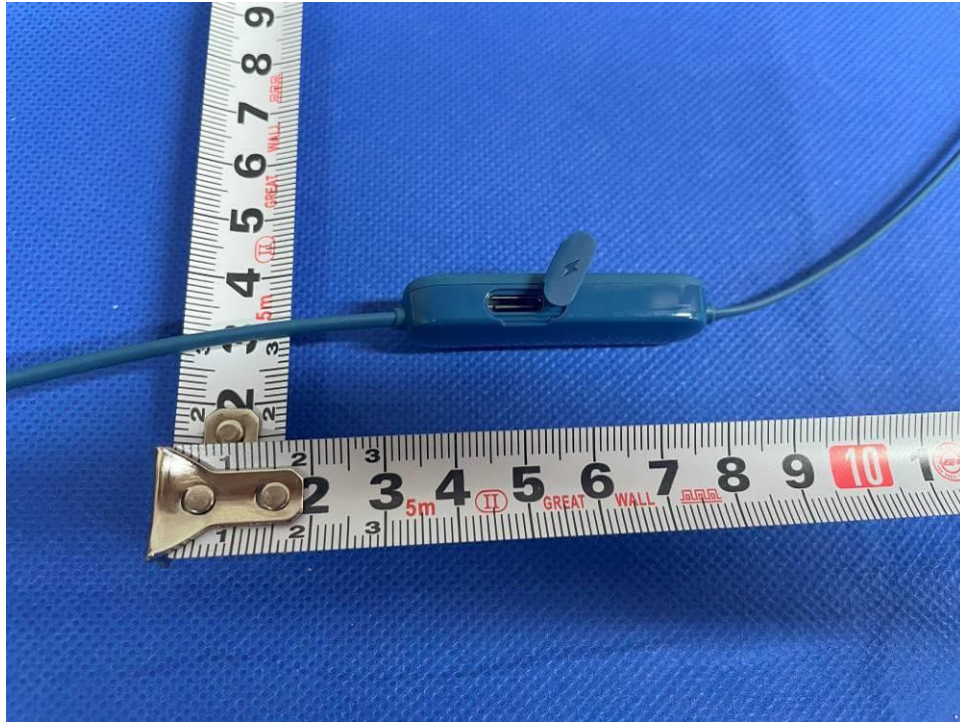

Type Designation: TUNE 135BT

Figure 3: External view of EUT

Figure 4: External view of EUT

Photo Documentation

Page 3 of 3

Product: BLUETOOTH HEADSET

Type Designation: TUNE 135BT

Figure 5: Terminal view of EUT