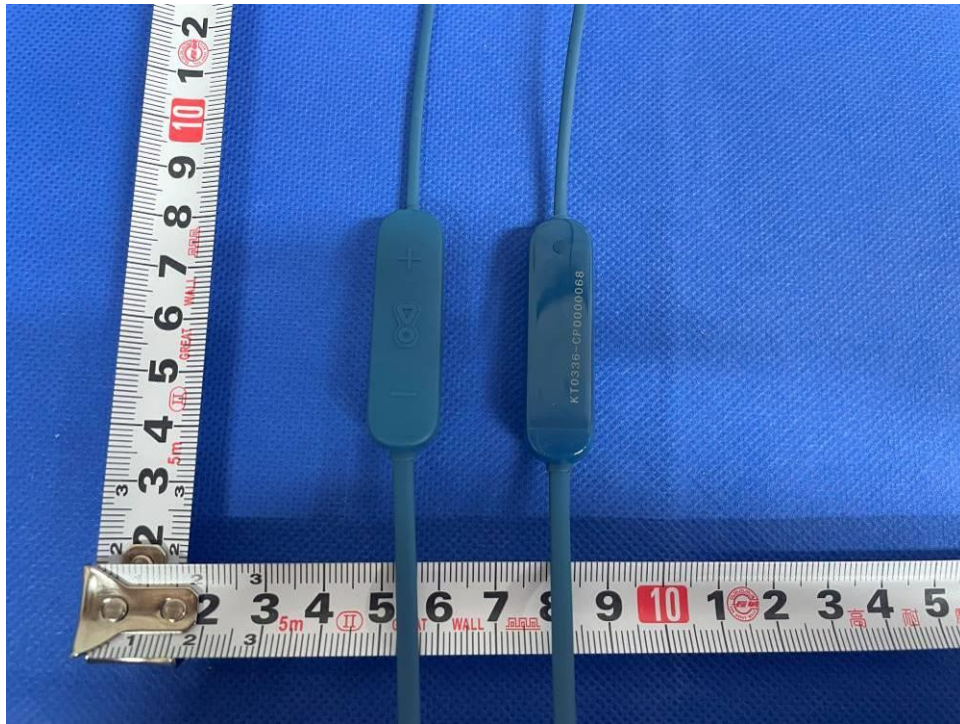

Type Designation: TUNE 135BT

Figure 3: External view of EUT

Figure 4: External view of EUT

Photo Documentation

Page 3 of 3

Product: BLUETOOTH HEADSET

Type Designation: TUNE 135BT

Figure 5: Terminal view of EUT