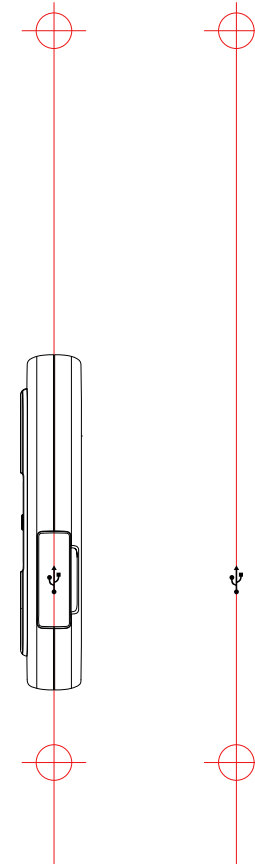

T110 - BT / artwork

Harman International. Confidential. Copyright © 2016.

Scale_1:1

- Pantone 428 C
- Cool Gray 11C
- PANTONE 7682 C
- 100% White color
- 100% White color
- Cool Gray 1 C

L Part

Engrave -0.1mm
(Matt fine texture)

R Part

Engrave -0.1mm
(Matt fine texture)

- Pantone 428 C
- Cool Gray 11C
- PANTONE 7682 C
- 100% White color
- 100% White color
- Cool Gray 1 C

- Pantone 428 C
- Cool Gray 11C
- PANTONE 7682 C
- 100% White color
- 100% White color
- Cool Gray 1 C

Part

Engrave -0.2mm
(Matt fine texture)

Black color