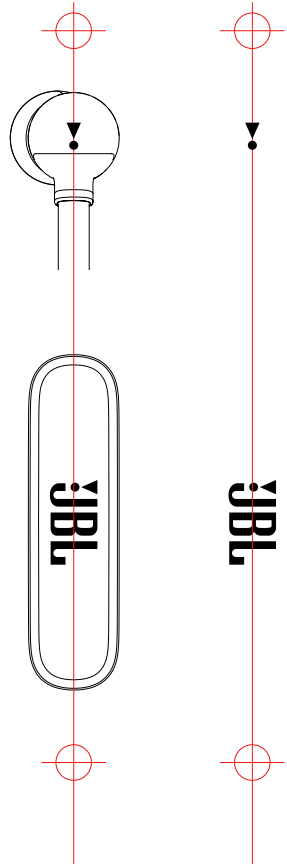

T110 - BT / artwork

Harman International. Confidential. Copyright © 2016.

Scale_1:1

- Pantone 428 C
- Cool Gray 11C
- PANTONE 7682 C
- 100% White color
- 100% White color
- Cool Gray 1 C

L Part

Engrave -0.1mm
(Matt fine texture)

R Part

Engrave -0.1mm
(Matt fine texture)

- Pantone 428 C
- Cool Gray 11C
- PANTONE 7682 C
- 100% White color
- 100% White color
- Cool Gray 1 C

- Pantone 428 C
- Cool Gray 11C
- PANTONE 7682 C
- 100% White color
- 100% White color
- Cool Gray 1 C

Part

Engrave -0.2mm
(Matt fine texture)

Black color