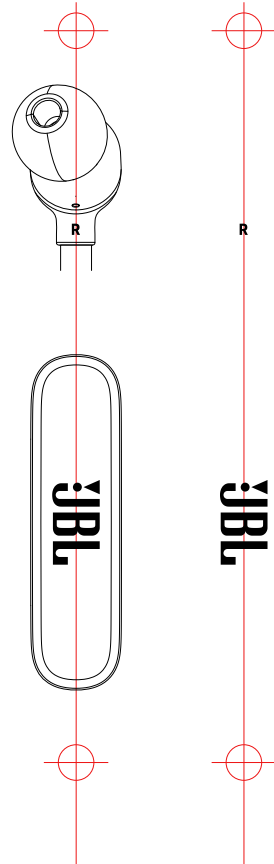

T110 - BT / artwork

Harman International. Confidential. Copyright © 2016.

Scale_1:1

- Pantone 428 C
- Cool Gray 11C
- PANTONE 7682 C
- 100% White color
- 100% White color
- Cool Gray 1 C

L Part

Engrave -0.1mm
(Matt fine texture)

R Part

Engrave -0.1mm
(Matt fine texture)

- Pantone 428 C
- Cool Gray 11C
- PANTONE 7682 C
- 100% White color
- 100% White color
- Cool Gray 1 C

- Pantone 428 C
- Cool Gray 11C
- PANTONE 7682 C
- 100% White color
- 100% White color
- Cool Gray 1 C

Part

Engrave -0.2mm
(Matt fine texture)

Black color