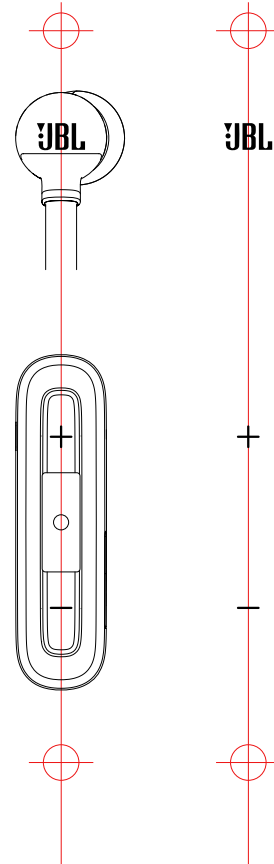

T110 - BT / artwork

Harman International. Confidential. Copyright © 2016.

Scale_1:1

- Pantone 428 C
- Cool Gray 11C
- PANTONE 7682 C
- 100% White color
- 100% White color
- Cool Gray 1 C

L Part

Engrave -0.1mm
(Matt fine texture)

R Part

Engrave -0.1mm
(Matt fine texture)

- Pantone 428 C
- Cool Gray 11C
- PANTONE 7682 C
- 100% White color
- 100% White color
- Cool Gray 1 C

- Pantone 428 C
- Cool Gray 11C
- PANTONE 7682 C
- 100% White color
- 100% White color
- Cool Gray 1 C

Part

Engrave -0.2mm
(Matt fine texture)

Black color