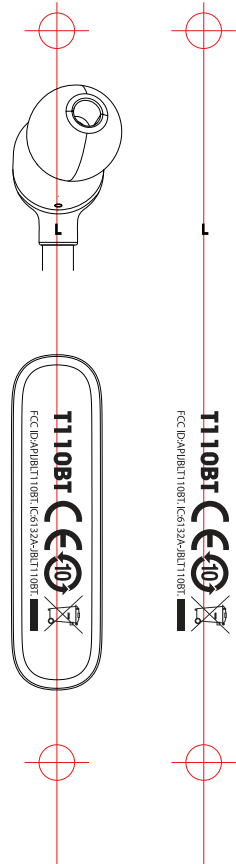

T110 - BT / artwork

Harman International. Confidential. Copyright © 2016.

Scale_1:1

- Pantone 428 C
- Cool Gray 11C
- PANTONE 7682 C
- 100% White color
- 100% White color
- Cool Gray 1 C

L Part

Engrave -0.1mm
(Matt fine texture)

R Part

Engrave -0.1mm
(Matt fine texture)

- Pantone 428 C
- Cool Gray 11C
- PANTONE 7682 C
- 100% White color
- 100% White color
- Cool Gray 1 C

- Pantone 428 C
- Cool Gray 11C
- PANTONE 7682 C
- 100% White color
- 100% White color
- Cool Gray 1 C

Part

Engrave -0.2mm
(Matt fine texture)

Black color