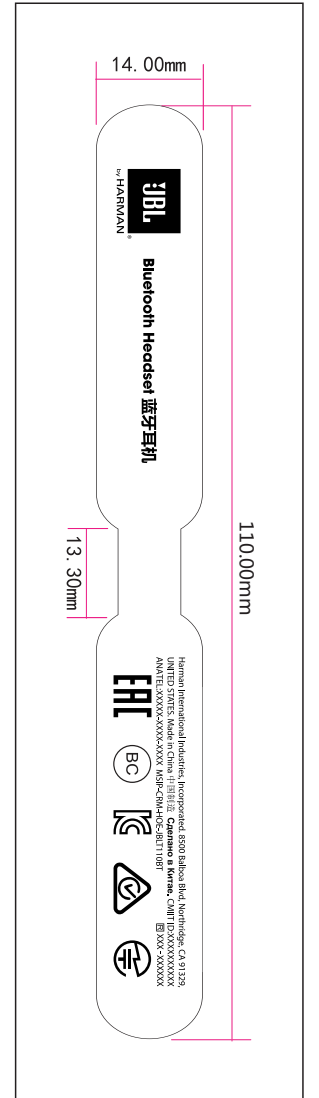

T110 - BT / artwork

Harman International. Confidential. Copyright © 2016.

Scale_1:1

- Pantone 428 C
- Cool Gray 11C
- PANTONE 7682 C
- 100% White color
- 100% White color
- Cool Gray 1 C

L Part

Engrave -0.1mm
(Matt fine texture)

R Part

Engrave -0.1mm
(Matt fine texture)

- Pantone 428 C
- Cool Gray 11C
- PANTONE 7682 C
- 100% White color
- 100% White color
- Cool Gray 1 C

- Pantone 428 C
- Cool Gray 11C
- PANTONE 7682 C
- 100% White color
- 100% White color
- Cool Gray 1 C

Part

Engrave -0.2mm
(Matt fine texture)

Black color