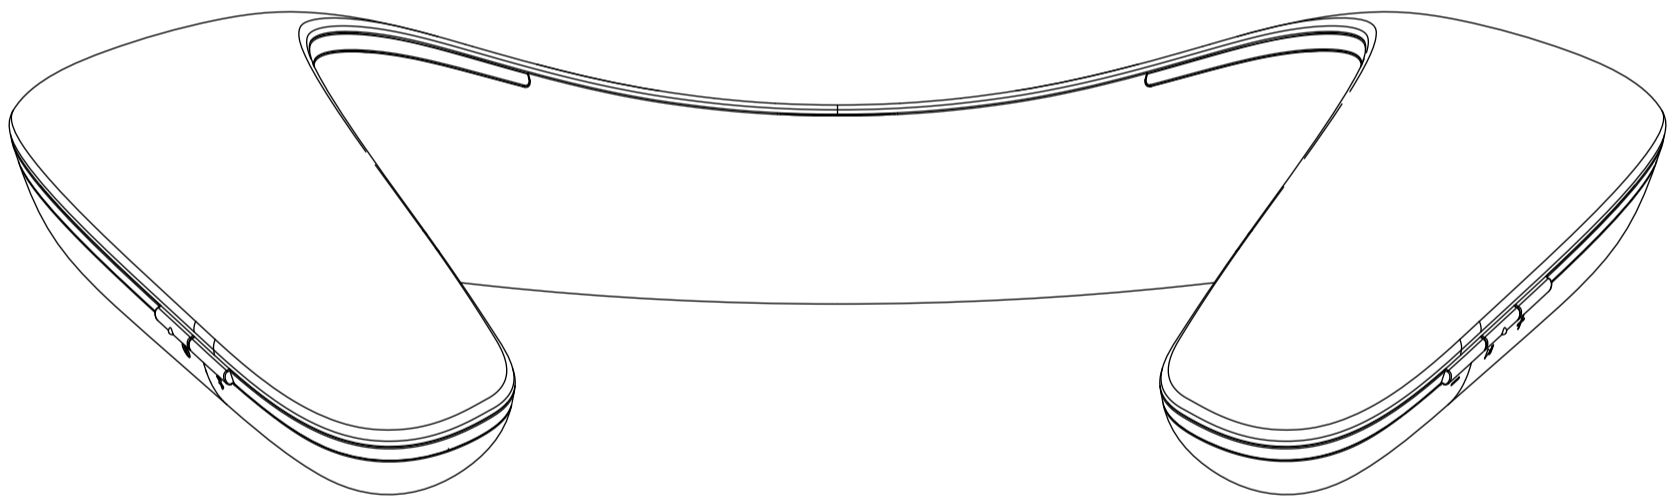

SOUNDGEAR / ARTWORK

Randy
Aug.10.2017