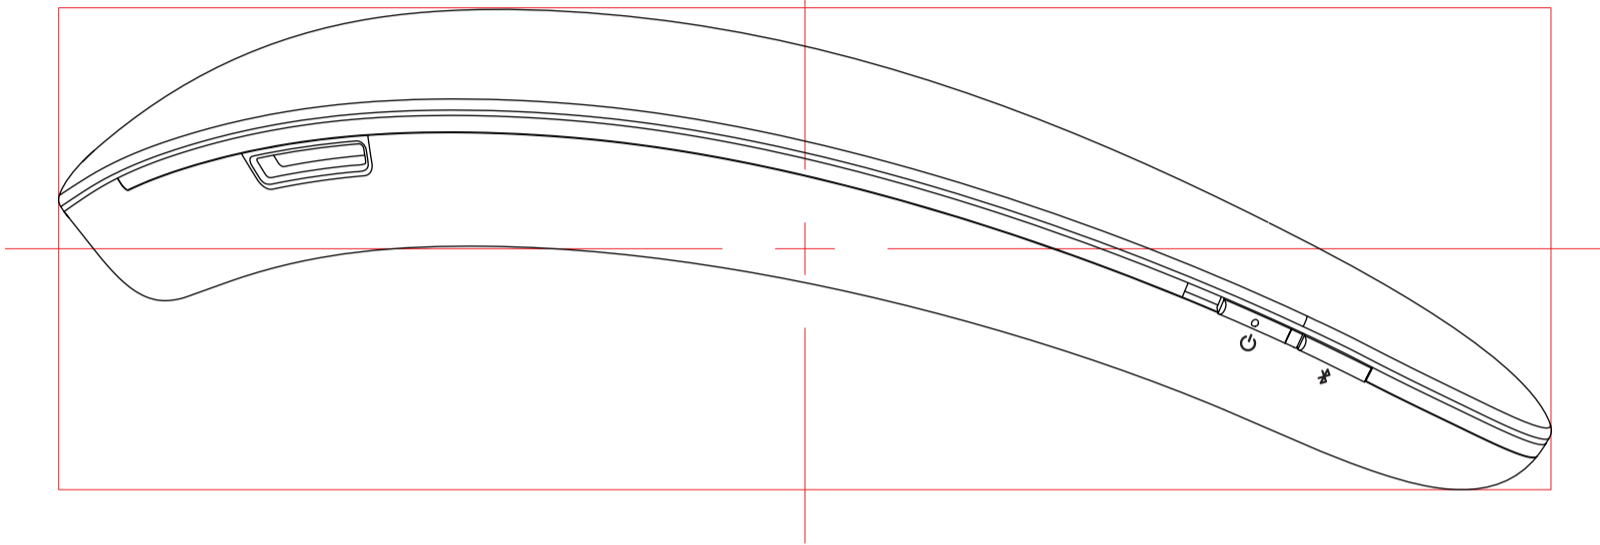

SOUNDGEAR / ARTWORK

Harman International. Confidential. Copyright © 2016.

Art work (Button icons)
Black color ■ Silk print _ PANTONE 431C
Gray color ■ Silk print _ PANTONE 429 C

Right view