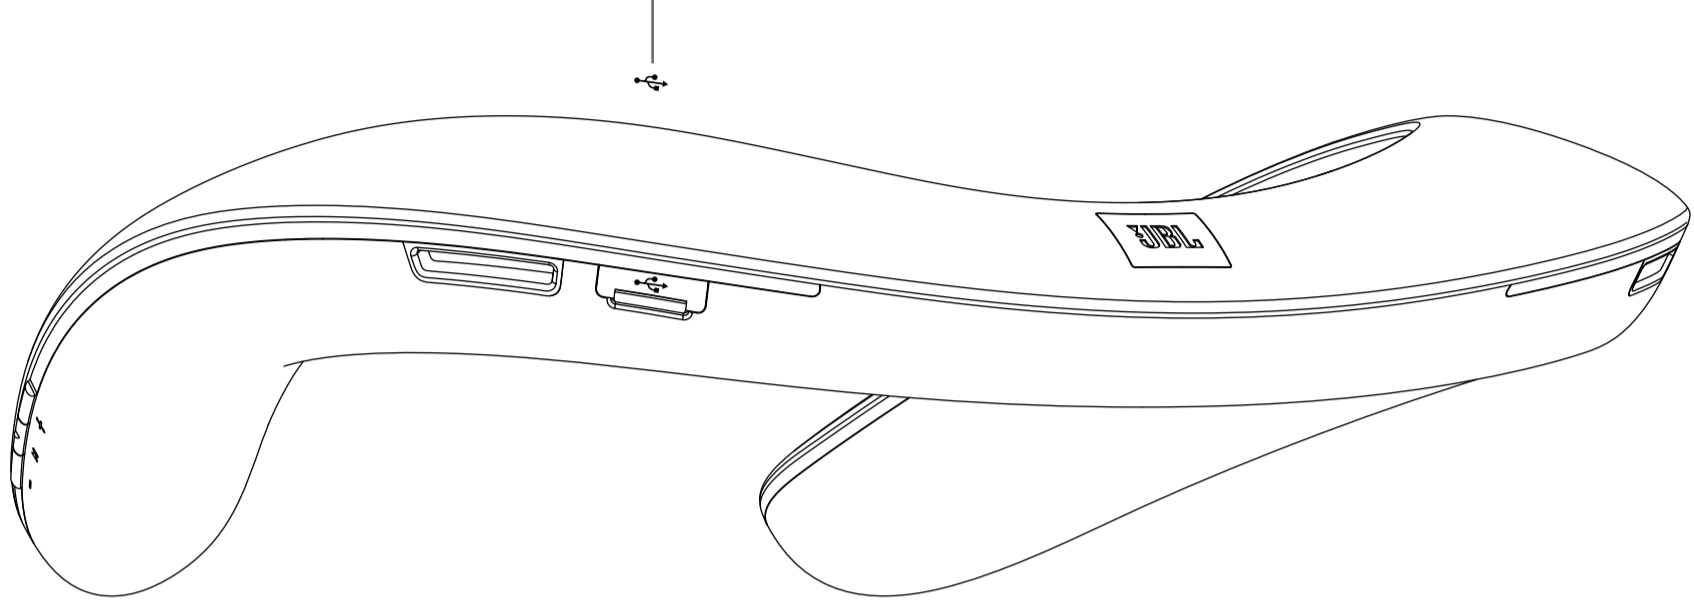

**JBL Logo**  
Curved Metal plate - Pantone 172 C / White JBL letters