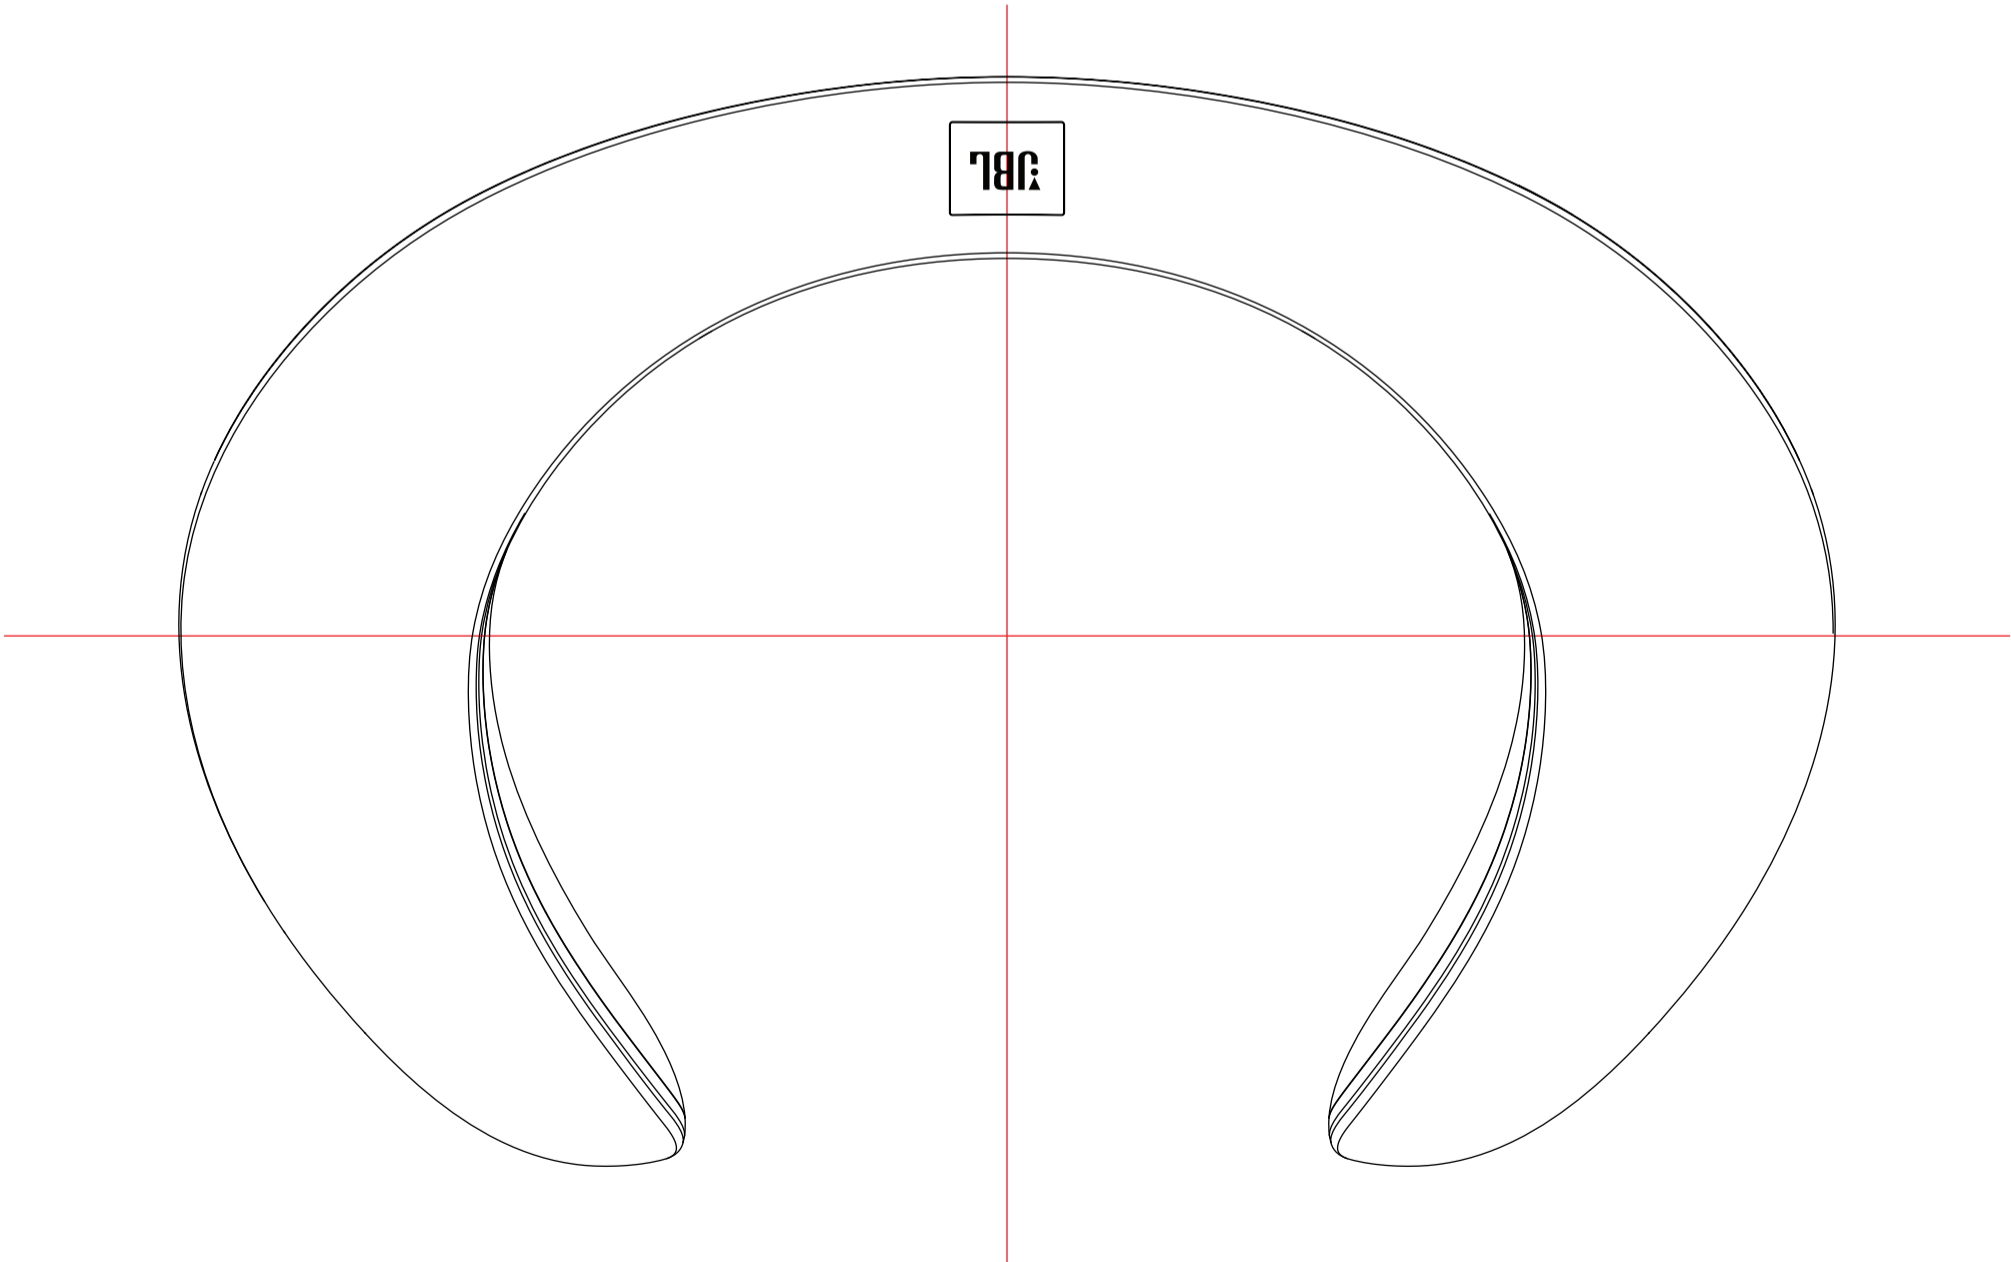

**JBL Logo**  
Curved Metal plate - Pantone 172 C / White JBL letters