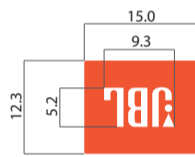

**JBL Logo**  
Curved Metal plate - Pantone 172 C / White JBL letters