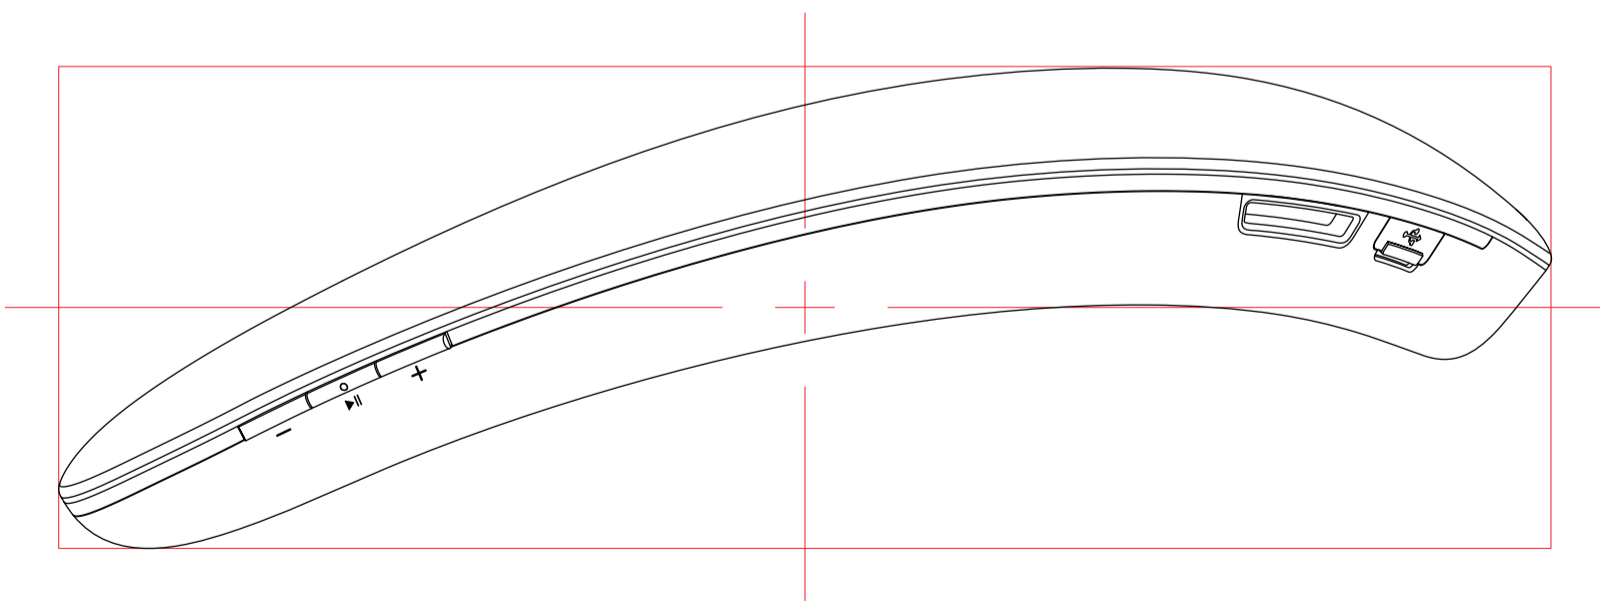

# SOUNDGEAR / ARTWORK

Harman International. Confidential. Copyright © 2016.

**Art work (Button icons)**  
Black color ■ Silk print \_ PANTONE 431C  
Gray color ■ Silk print \_ PANTONE 429 C

Right view

**Art work (Button icons)**  
Black color ■ Silk print \_ PANTONE 431C  
Gray color ■ Silk print \_ PANTONE 429 C