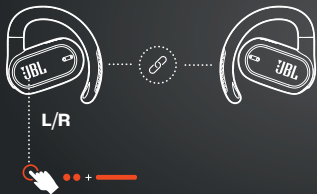

FACTORY RESET