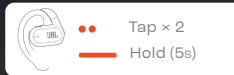

FACTORY RESET