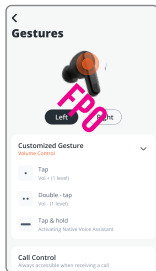

DO MORE WITH THE APP