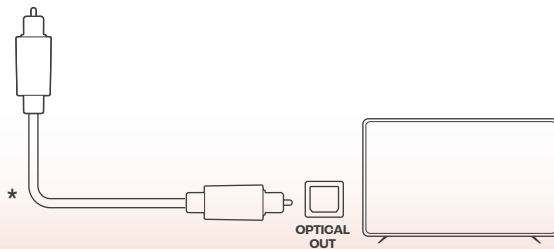

CONNECT

POWER ON

The soundbar automatically goes to standby after 10 minutes of inactivity.

BLUETOOTH PAIRING

Connecting | Connected

OWNER'S MANUAL DOWNLOAD

TECH SPEC

General specification