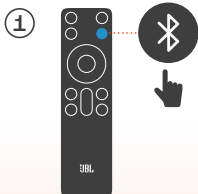

CONNECT

POWER ON

The soundbar automatically goes to standby after 10 minutes of inactivity.

BLUETOOTH PAIRING

Connecting | Connected

OWNER'S MANUAL DOWNLOAD

TECH SPEC

General specification