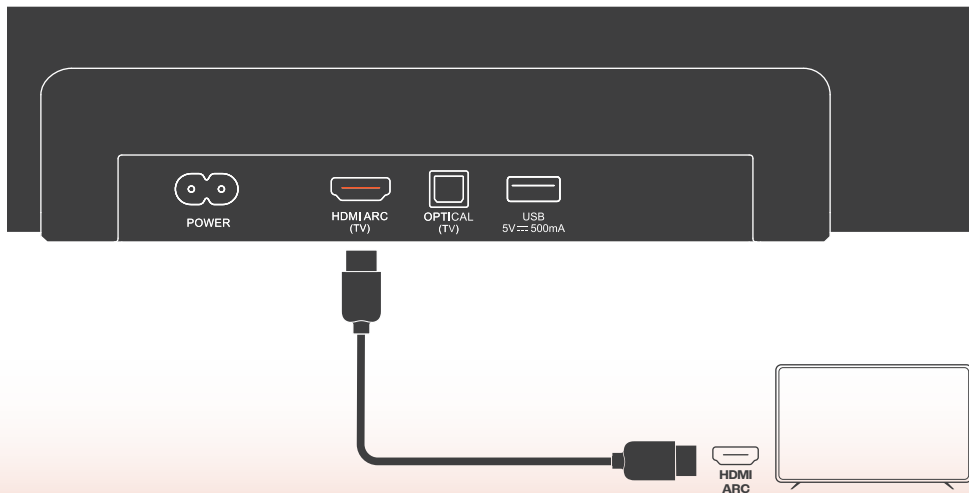

QUICK START GUIDE

CINEMA SB510

JBL

HARMAN

WHAT'S IN THE BOX

* Power cord quantity and plug type vary by regions.

WALL MOUNTING

CONNECT

CONNECT

POWER ON

The soundbar automatically goes to standby after 10 minutes of inactivity.

BLUETOOTH PAIRING

Connecting | Connected

OWNER'S MANUAL DOWNLOAD

TECH SPEC

General specification

- Model: CINEMA SB510 (soundbar unit)
- Sound system: 3.1 channel
- Power supply: 100 - 240 V AC, ~ 50/60 Hz
- Total speaker power output (Max @THD 1%): 200 W
- Soundbar output power (Max @THD 1%): 150 W
- Subwoofer output power (Max. @THD 1%): 50 W
- Soundbar transducer: 3x (45 x 80) mm racetrack drivers
- Subwoofer transducer: 1x (70 x 88) mm, built-in subwoofer
- Standby power: < 0.5 W
- Operating temperature: 0°C - 45 °C