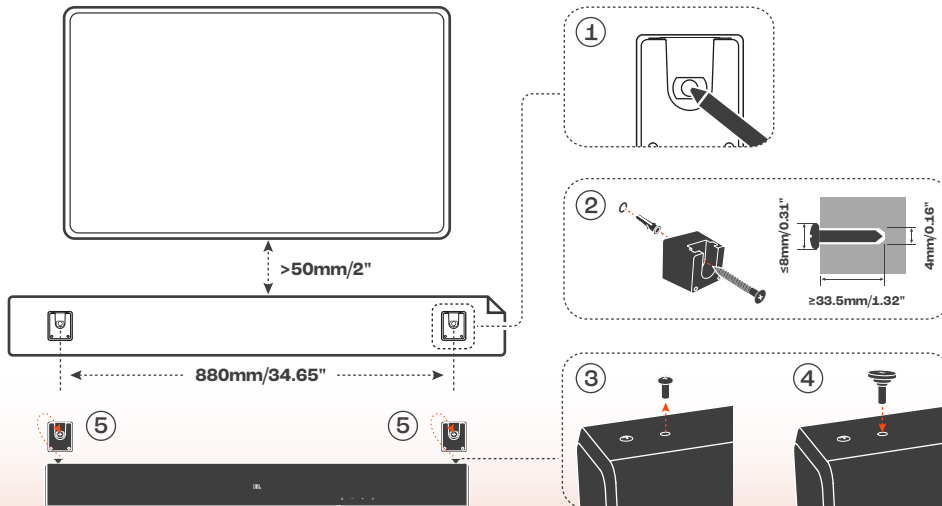

QUICK START GUIDE

CINEMA SB510

JBL

HARMAN

WHAT'S IN THE BOX

* Power cord quantity and plug type vary by regions.

WALL MOUNTING

CONNECT